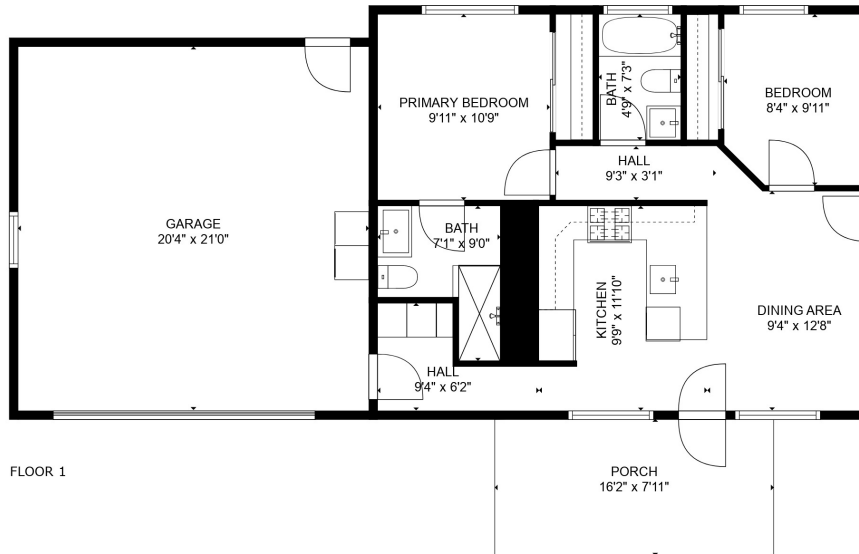

FLOOR 2

FLOOR 1

TOTAL: 1318 sq. ft
 Below Ground: 651 sq. ft, FLOOR 2: 667 sq. ft
 EXCLUDED AREAS: GARAGE: 626 sq. ft, PORCH: 308 sq. ft, PATIO: 42 sq. ft
 SIZES AND DIMENSIONS ARE APPROXIMATE, ACTUAL MAY VARY.

TOTAL: 1318 sq. ft

Below Ground: 651 sq. ft, FLOOR 2: 667 sq. ft

EXCLUDED AREAS: GARAGE: 626 sq. ft, PORCH: 308 sq. ft, PATIO: 42 sq. ft

SIZES AND DIMENSIONS ARE APPROXIMATE, ACTUAL MAY VARY.

TOTAL: 1318 sq. ft

Below Ground: 651 sq. ft, FLOOR 2: 667 sq. ft

EXCLUDED AREAS: GARAGE: 626 sq. ft, PORCH: 308 sq. ft, PATIO: 42 sq. ft

SIZES AND DIMENSIONS ARE APPROXIMATE, ACTUAL MAY VARY.