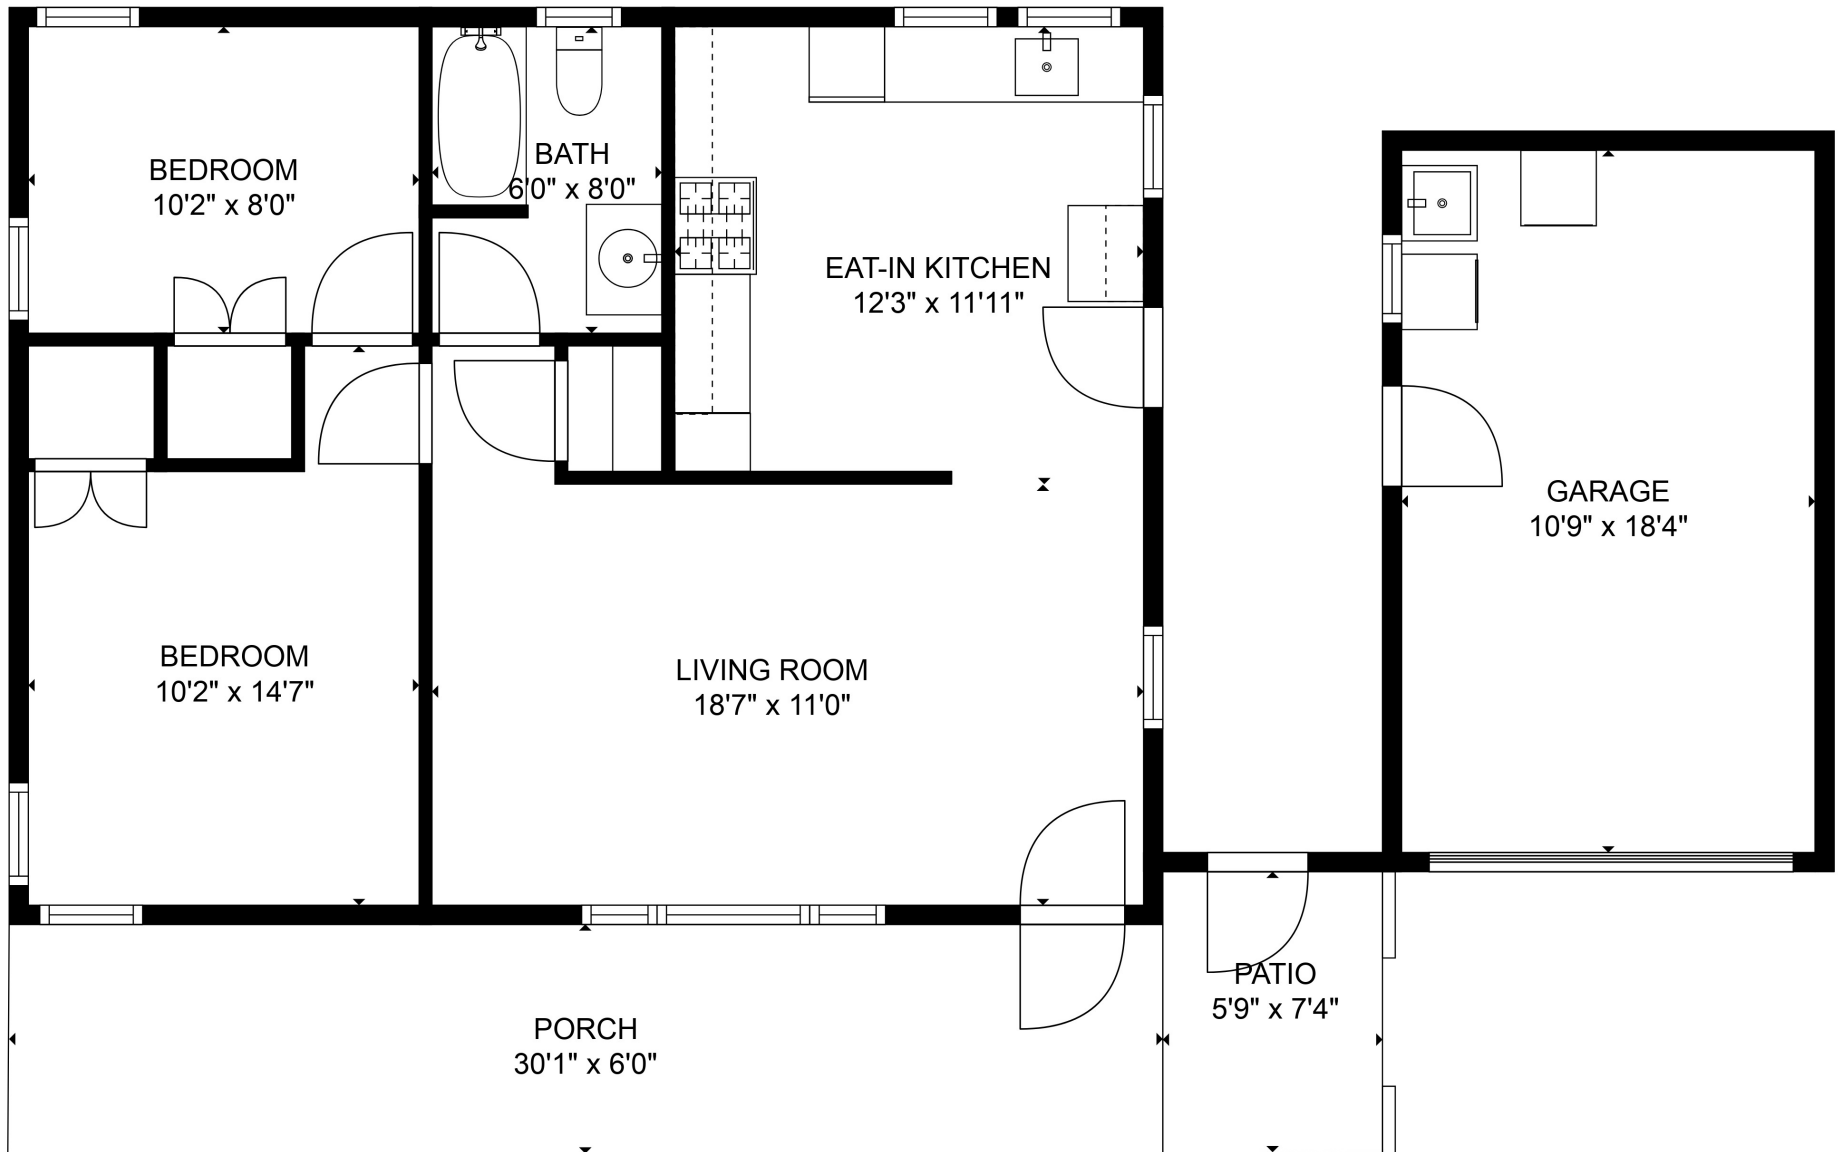

FLOOR 2

FLOOR 1

TOTAL: 1318 sq. ft
 Below Ground: 651 sq. ft, FLOOR 2: 667 sq. ft
 EXCLUDED AREAS: GARAGE: 626 sq. ft, PORCH: 308 sq. ft, PATIO: 42 sq. ft
 SIZES AND DIMENSIONS ARE APPROXIMATE, ACTUAL MAY VARY.

TOTAL: 1318 sq. ft

Below Ground: 651 sq. ft, FLOOR 2: 667 sq. ft

EXCLUDED AREAS: GARAGE: 626 sq. ft, PORCH: 308 sq. ft, PATIO: 42 sq. ft

SIZES AND DIMENSIONS ARE APPROXIMATE, ACTUAL MAY VARY.

TOTAL: 1318 sq. ft

Below Ground: 651 sq. ft, FLOOR 2: 667 sq. ft

EXCLUDED AREAS: GARAGE: 626 sq. ft, PORCH: 308 sq. ft, PATIO: 42 sq. ft

SIZES AND DIMENSIONS ARE APPROXIMATE, ACTUAL MAY VARY.