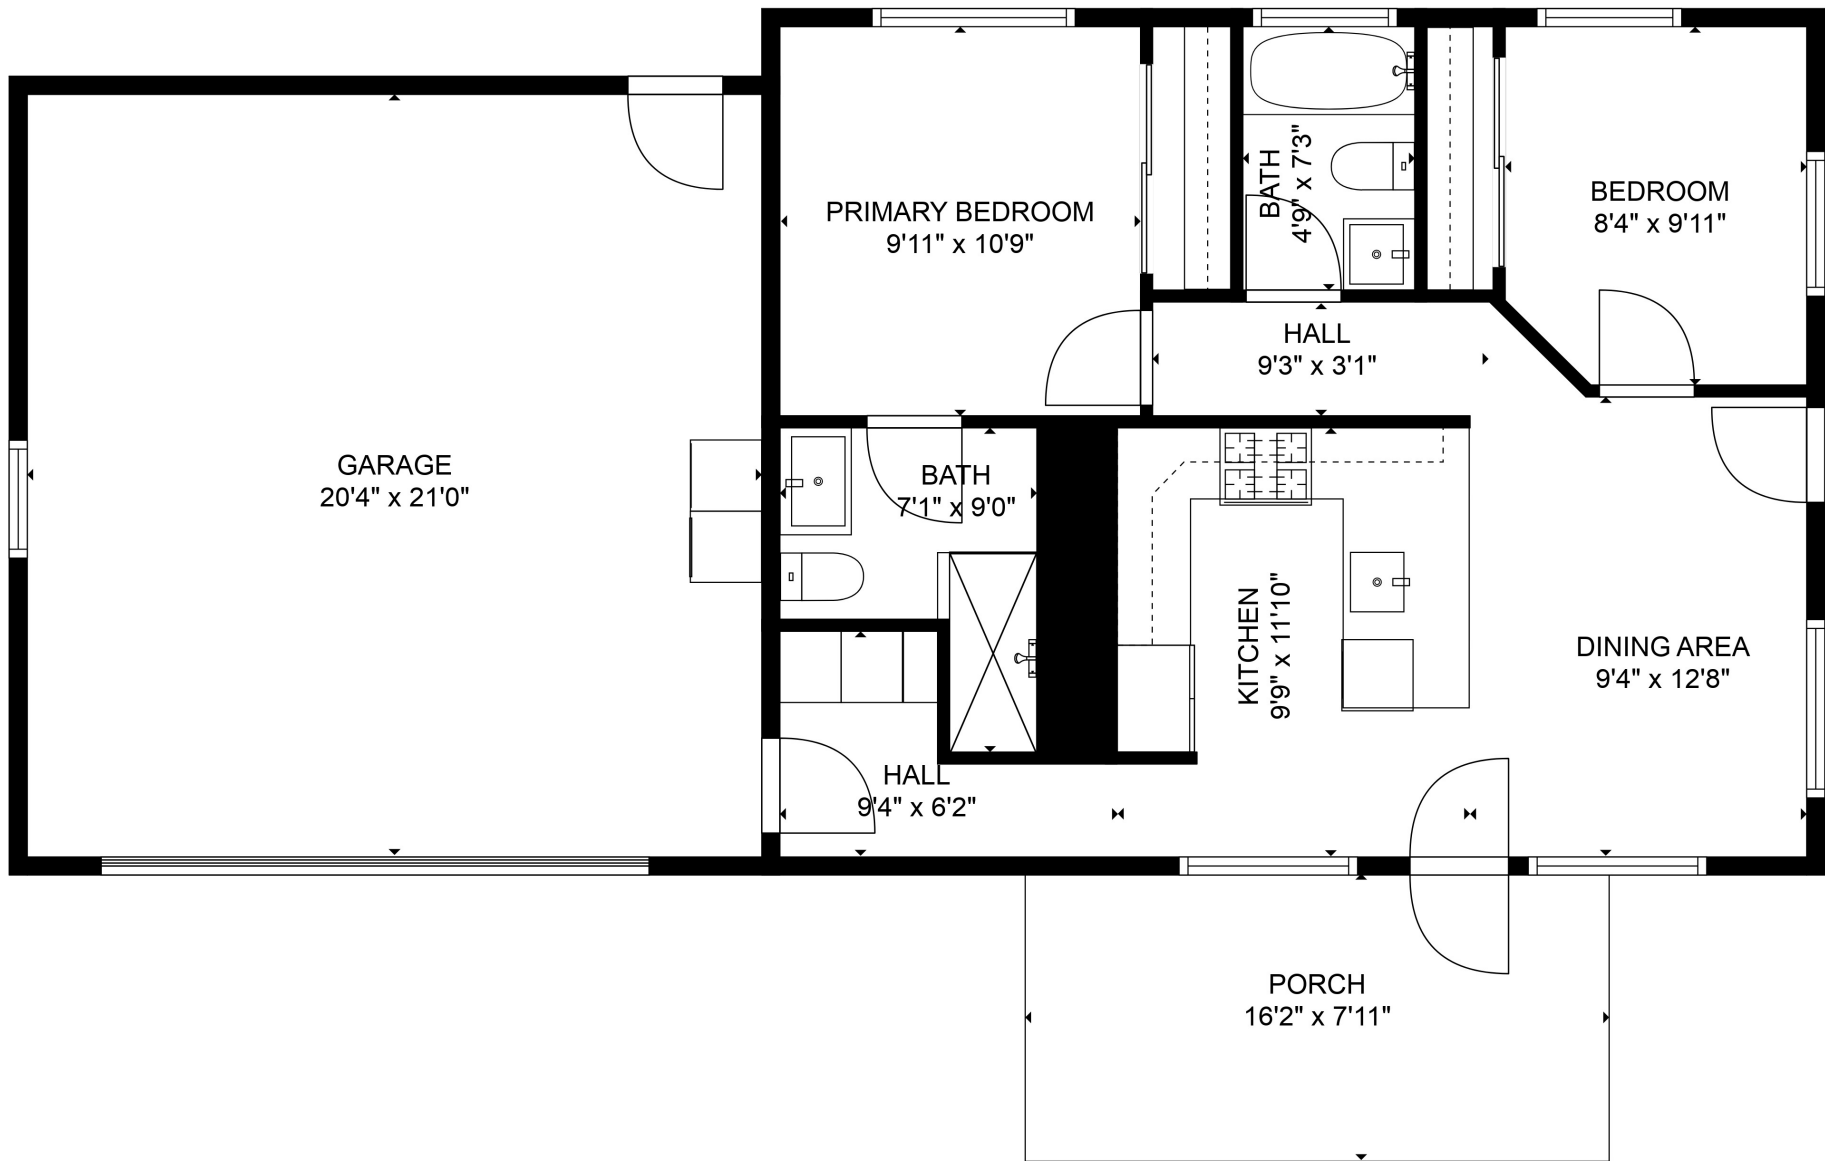

FLOOR 2

FLOOR 1

TOTAL: 1318 sq. ft
 Below Ground: 651 sq. ft, FLOOR 2: 667 sq. ft
 EXCLUDED AREAS: GARAGE: 626 sq. ft, PORCH: 308 sq. ft, PATIO: 42 sq. ft
 SIZES AND DIMENSIONS ARE APPROXIMATE, ACTUAL MAY VARY.

TOTAL: 1318 sq. ft

Below Ground: 651 sq. ft, FLOOR 2: 667 sq. ft

EXCLUDED AREAS: GARAGE: 626 sq. ft, PORCH: 308 sq. ft, PATIO: 42 sq. ft

SIZES AND DIMENSIONS ARE APPROXIMATE, ACTUAL MAY VARY.

TOTAL: 1318 sq. ft

Below Ground: 651 sq. ft, FLOOR 2: 667 sq. ft

EXCLUDED AREAS: GARAGE: 626 sq. ft, PORCH: 308 sq. ft, PATIO: 42 sq. ft

SIZES AND DIMENSIONS ARE APPROXIMATE, ACTUAL MAY VARY.