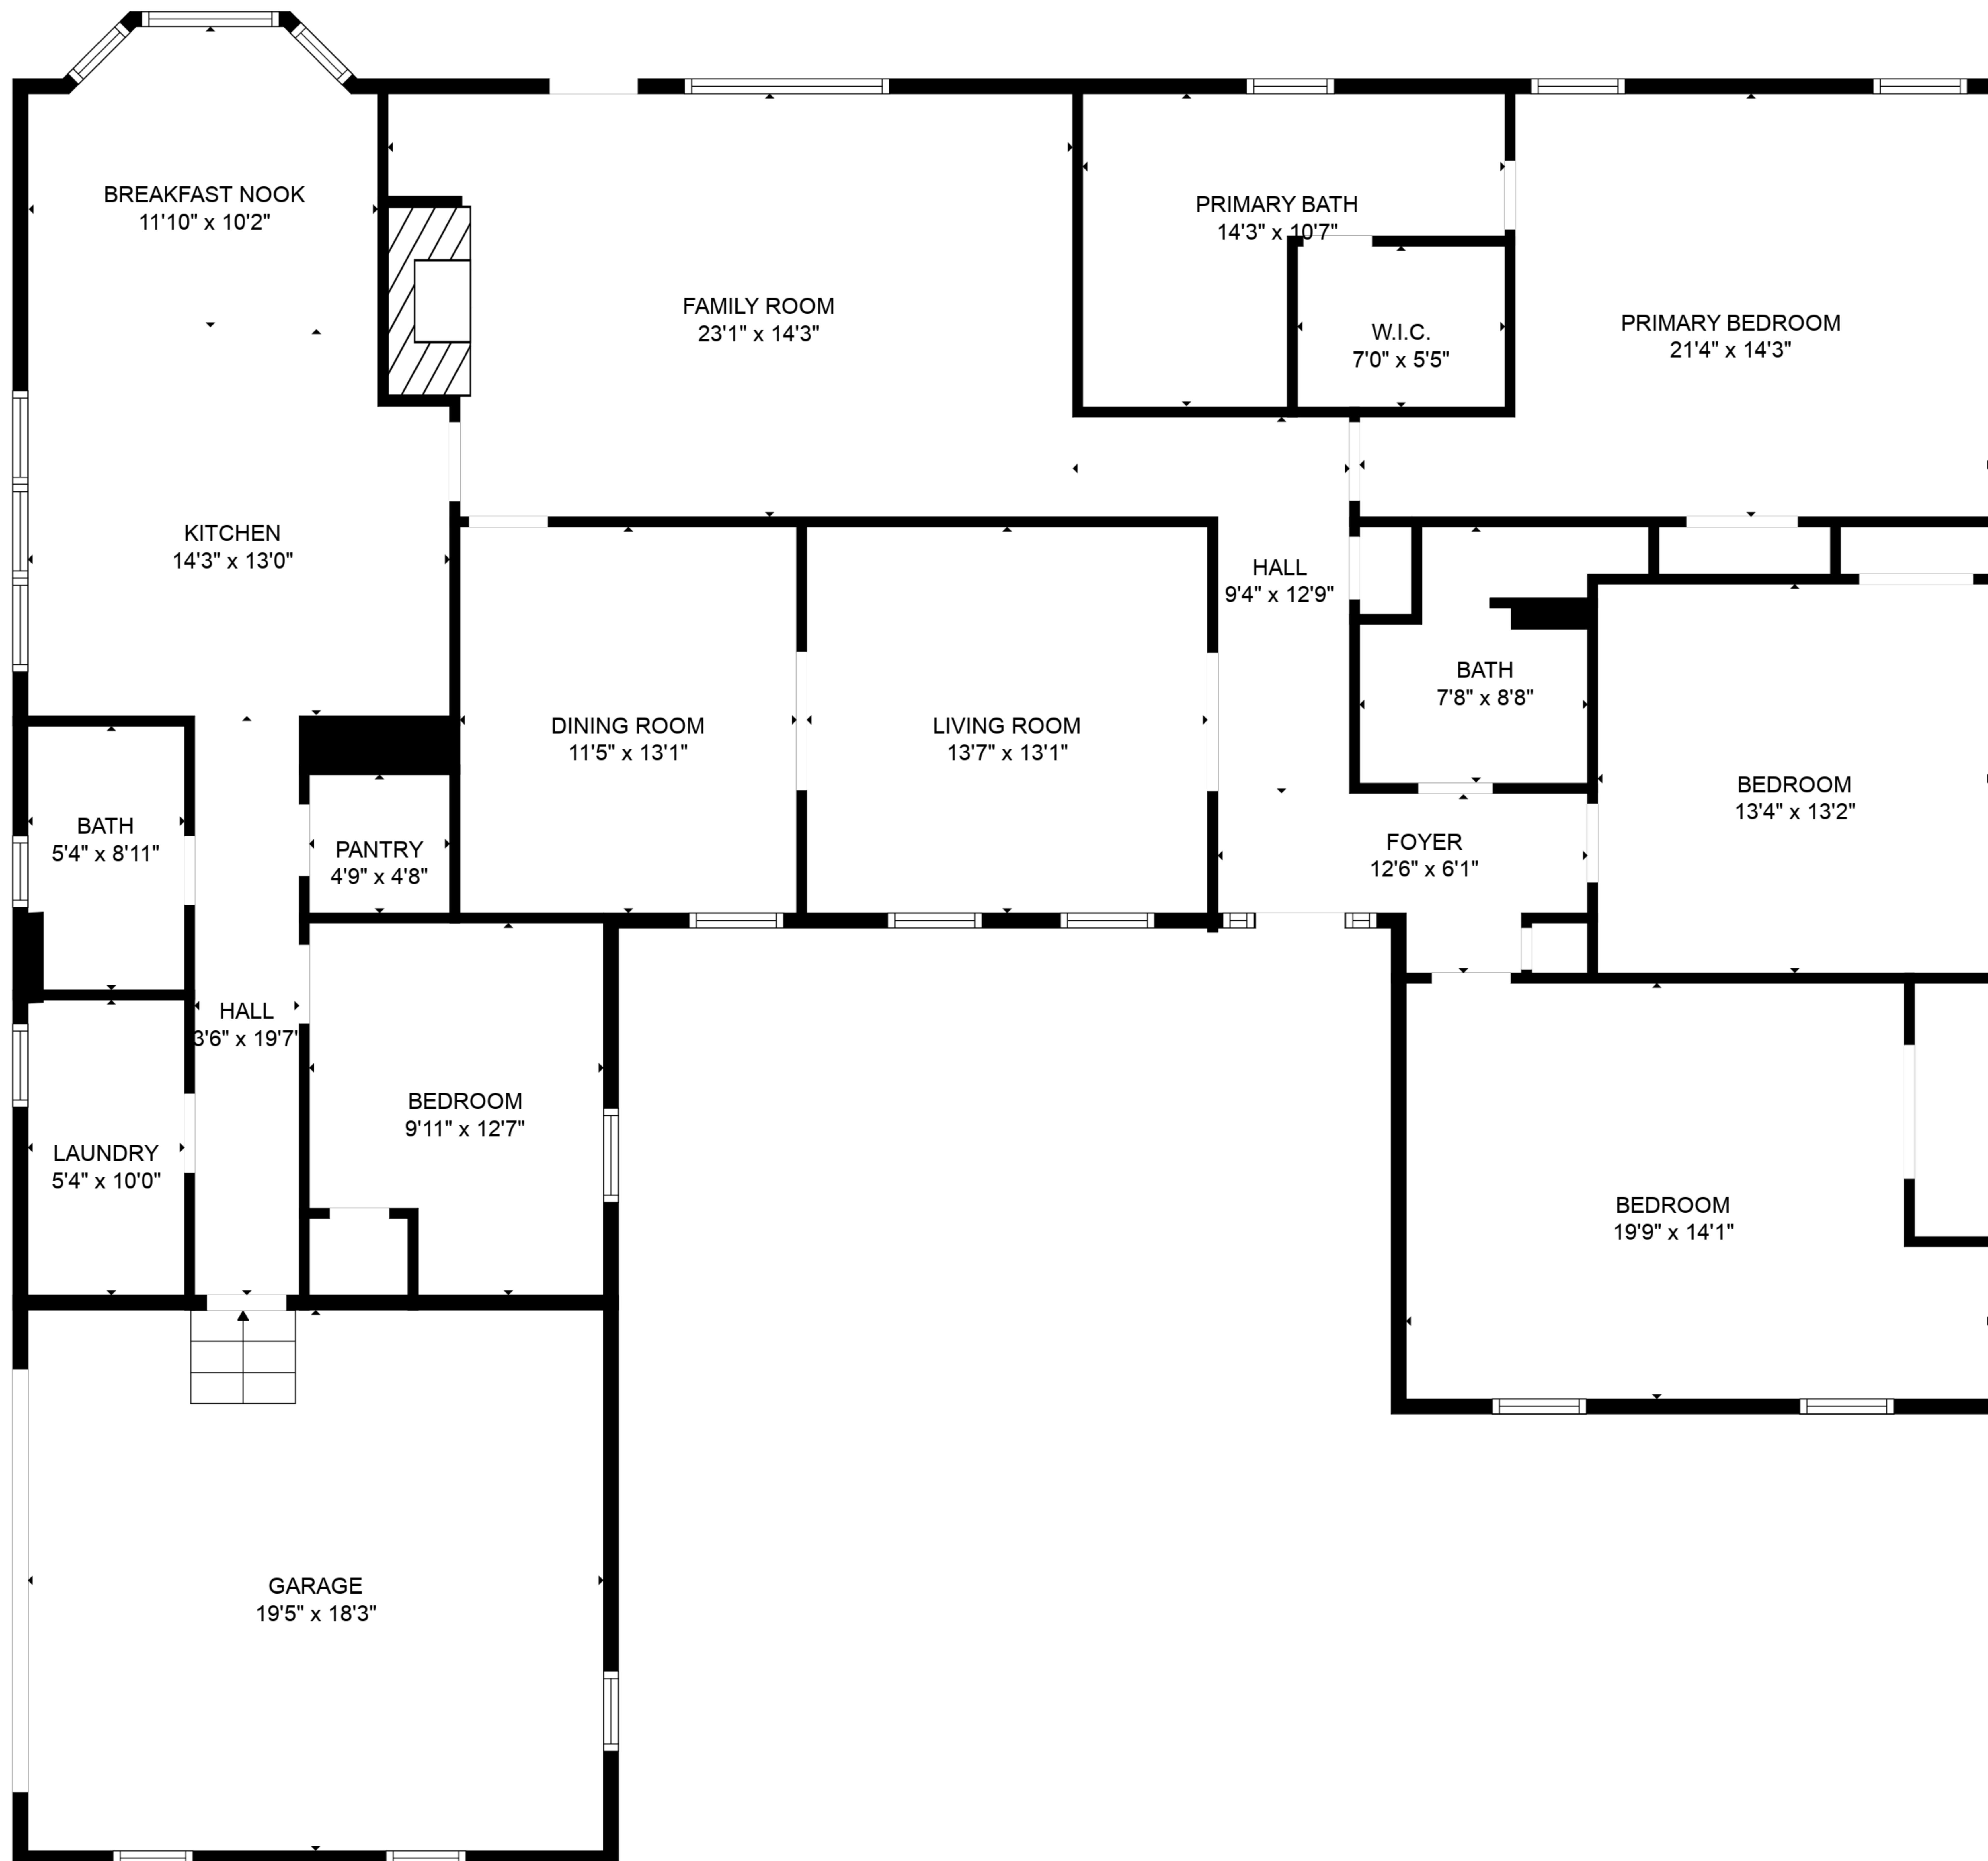

**TOTAL: 2428 sq. ft**

FLOOR 1: 2428 sq. ft

EXCLUDED AREAS: GARAGE: 355 sq. ft, WALLS: 154 sq. ft

**TOTAL: 2428 sq. ft**  
 FLOOR 1: 2428 sq. ft  
 EXCLUDED AREAS: GARAGE: 355 sq. ft, WALLS: 154 sq. ft