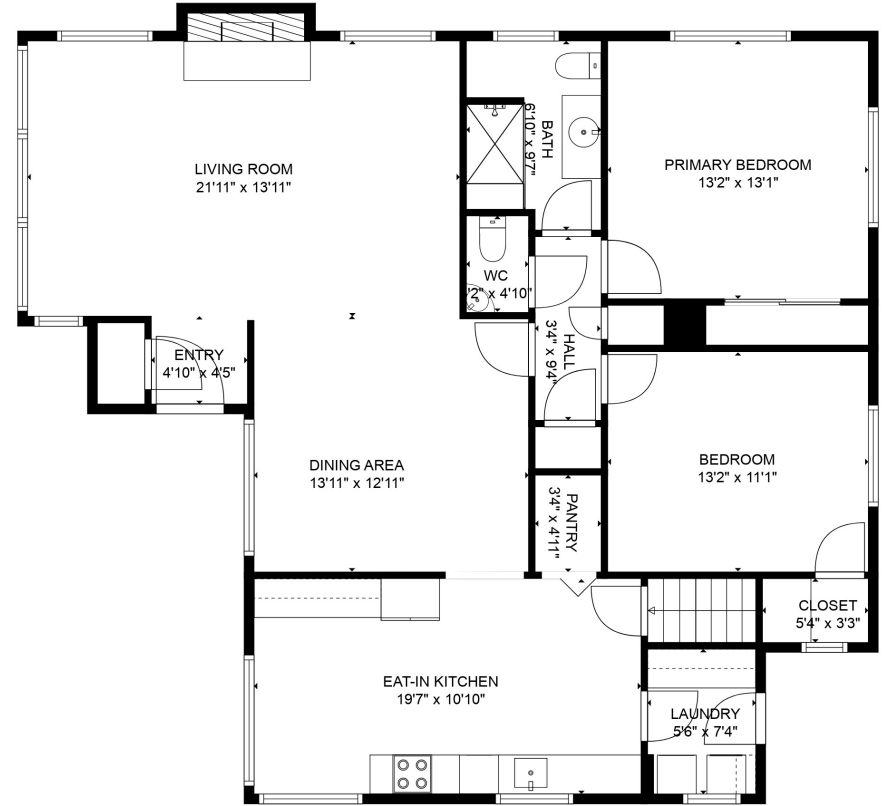

LOWER LEVEL

MAIN LEVEL

TOTAL: 2328 sq. ft
 LOWER LEVEL: 989 sq. ft, MAIN LEVEL: 1339 sq. ft
 EXCLUDED AREAS: GARAGE: 356 sq. ft, STORAGE: 85 sq. ft, FIREPLACE: 10 sq. ft

SIZES AND DIMENSIONS ARE APPROXIMATE, ACTUAL MAY VARY.

TOTAL: 2328 sq. ft

LOWER LEVEL: 989 sq. ft, MAIN LEVEL: 1339 sq. ft

EXCLUDED AREAS: GARAGE: 356 sq. ft, STORAGE: 85 sq. ft, FIREPLACE: 10 sq. ft

SIZES AND DIMENSIONS ARE APPROXIMATE, ACTUAL MAY VARY.

TOTAL: 2328 sq. ft

LOWER LEVEL: 989 sq. ft, MAIN LEVEL: 1339 sq. ft

EXCLUDED AREAS: GARAGE: 356 sq. ft, STORAGE: 85 sq. ft, FIREPLACE: 10 sq. ft

SIZES AND DIMENSIONS ARE APPROXIMATE, ACTUAL MAY VARY.