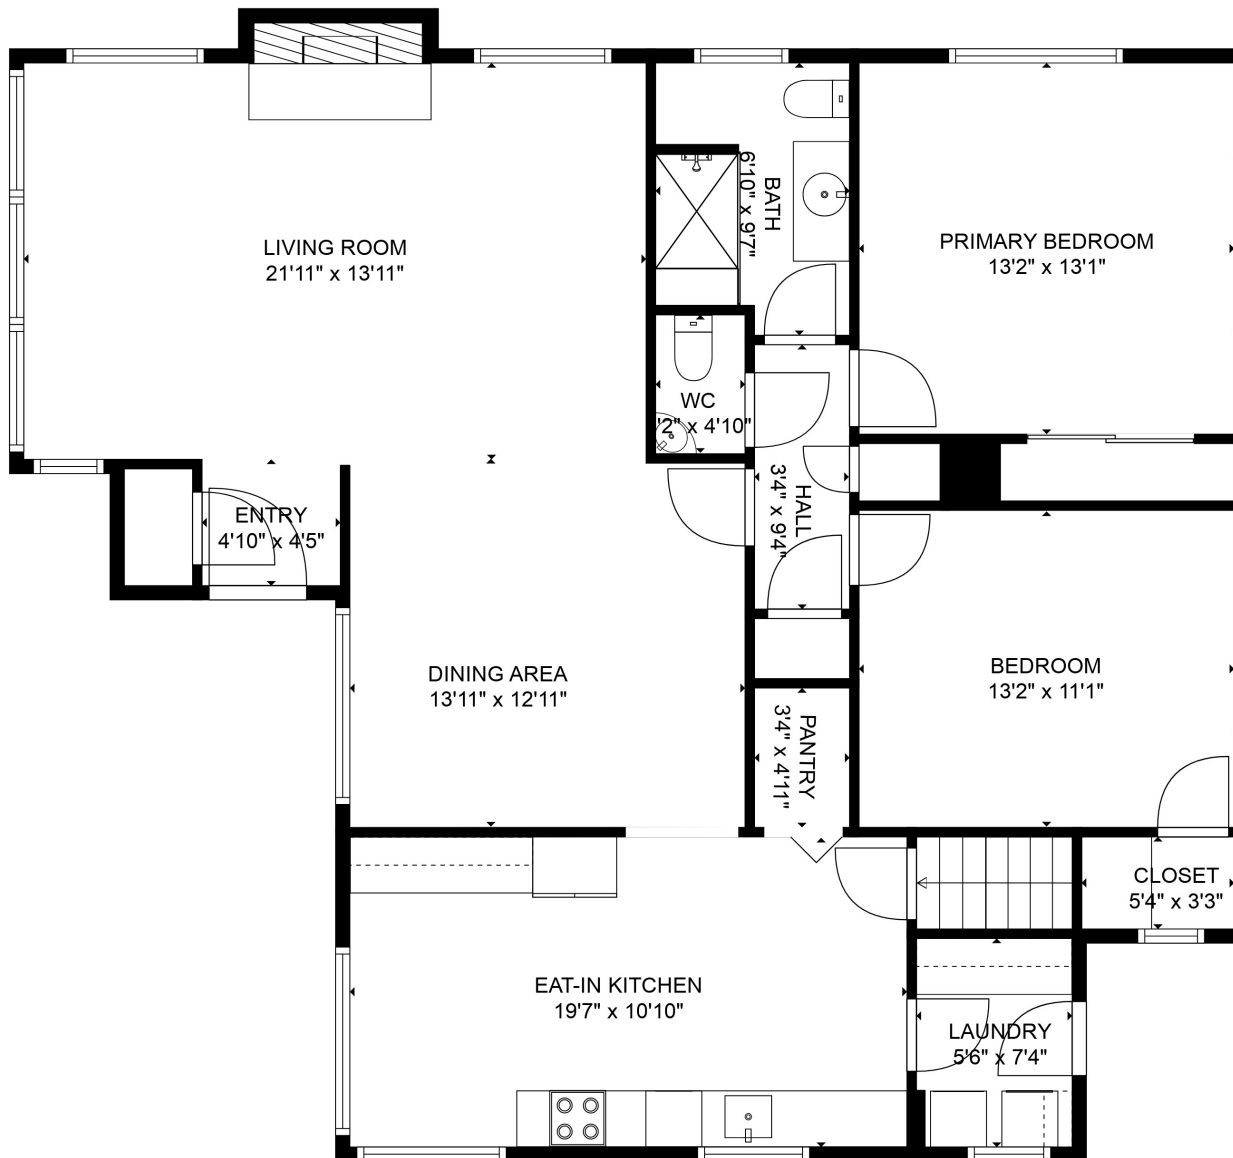

LOWER LEVEL

MAIN LEVEL

TOTAL: 2328 sq. ft
 LOWER LEVEL: 989 sq. ft, MAIN LEVEL: 1339 sq. ft
 EXCLUDED AREAS: GARAGE: 356 sq. ft, STORAGE: 85 sq. ft, FIREPLACE: 10 sq. ft

SIZES AND DIMENSIONS ARE APPROXIMATE, ACTUAL MAY VARY.

TOTAL: 2328 sq. ft

LOWER LEVEL: 989 sq. ft, MAIN LEVEL: 1339 sq. ft

EXCLUDED AREAS: GARAGE: 356 sq. ft, STORAGE: 85 sq. ft, FIREPLACE: 10 sq. ft

SIZES AND DIMENSIONS ARE APPROXIMATE, ACTUAL MAY VARY.

TOTAL: 2328 sq. ft

LOWER LEVEL: 989 sq. ft, MAIN LEVEL: 1339 sq. ft

EXCLUDED AREAS: GARAGE: 356 sq. ft, STORAGE: 85 sq. ft, FIREPLACE: 10 sq. ft

SIZES AND DIMENSIONS ARE APPROXIMATE, ACTUAL MAY VARY.