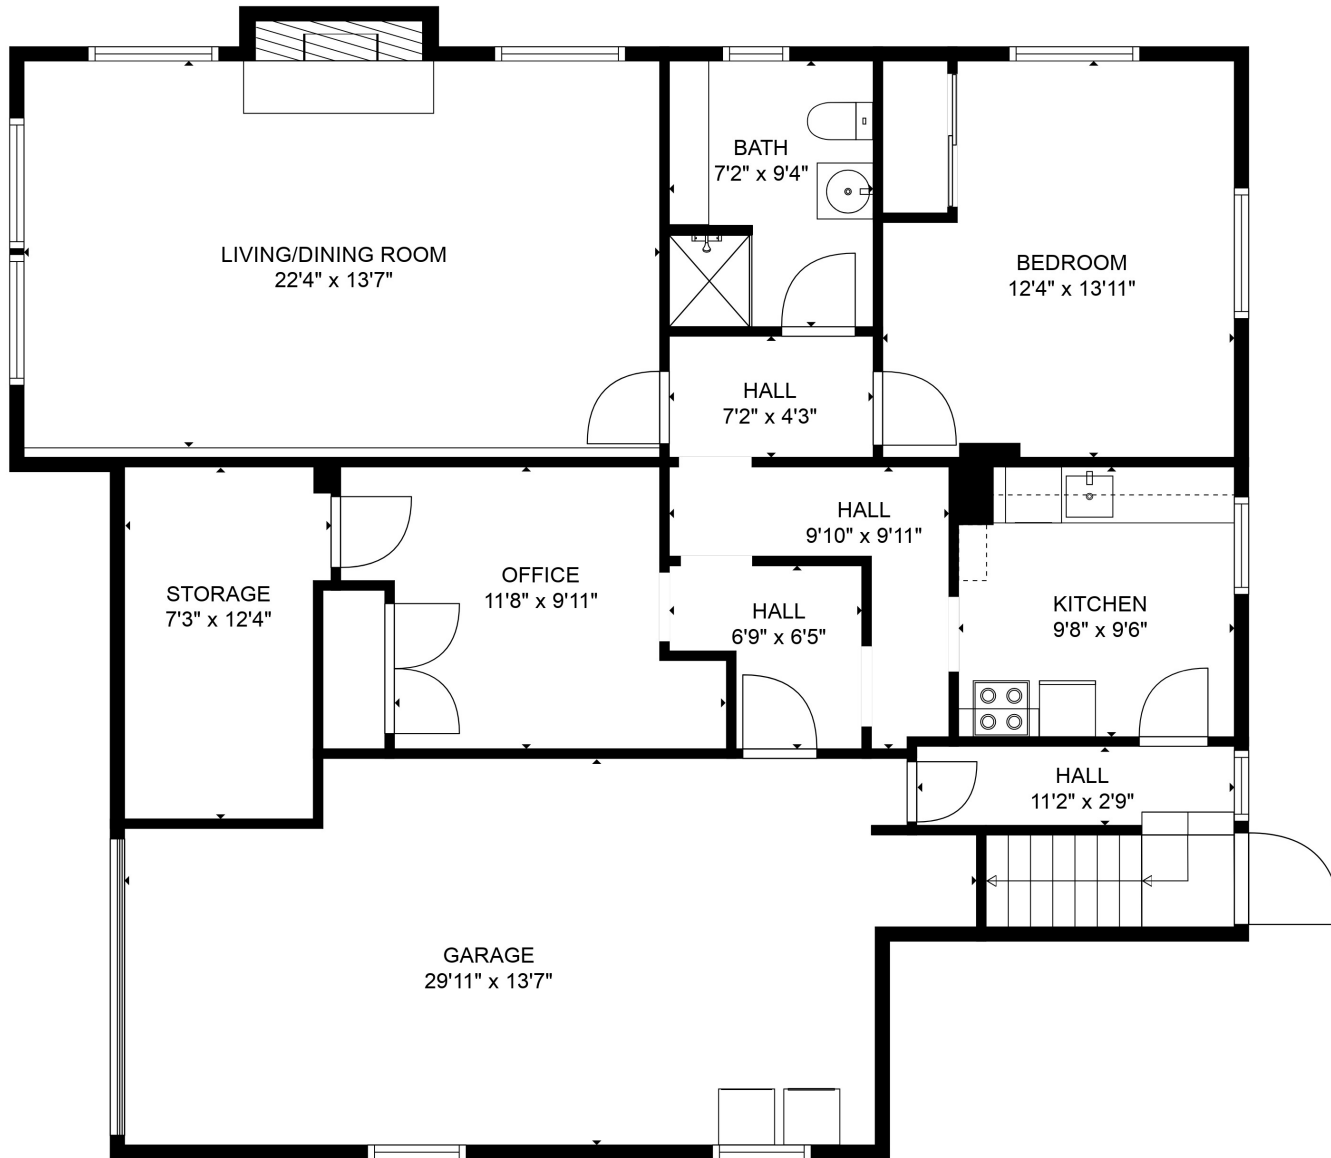

LOWER LEVEL

MAIN LEVEL

TOTAL: 2328 sq. ft
 LOWER LEVEL: 989 sq. ft, MAIN LEVEL: 1339 sq. ft
 EXCLUDED AREAS: GARAGE: 356 sq. ft, STORAGE: 85 sq. ft, FIREPLACE: 10 sq. ft

SIZES AND DIMENSIONS ARE APPROXIMATE, ACTUAL MAY VARY.

TOTAL: 2328 sq. ft

LOWER LEVEL: 989 sq. ft, MAIN LEVEL: 1339 sq. ft

EXCLUDED AREAS: GARAGE: 356 sq. ft, STORAGE: 85 sq. ft, FIREPLACE: 10 sq. ft

SIZES AND DIMENSIONS ARE APPROXIMATE, ACTUAL MAY VARY.

TOTAL: 2328 sq. ft

LOWER LEVEL: 989 sq. ft, MAIN LEVEL: 1339 sq. ft

EXCLUDED AREAS: GARAGE: 356 sq. ft, STORAGE: 85 sq. ft, FIREPLACE: 10 sq. ft

SIZES AND DIMENSIONS ARE APPROXIMATE, ACTUAL MAY VARY.