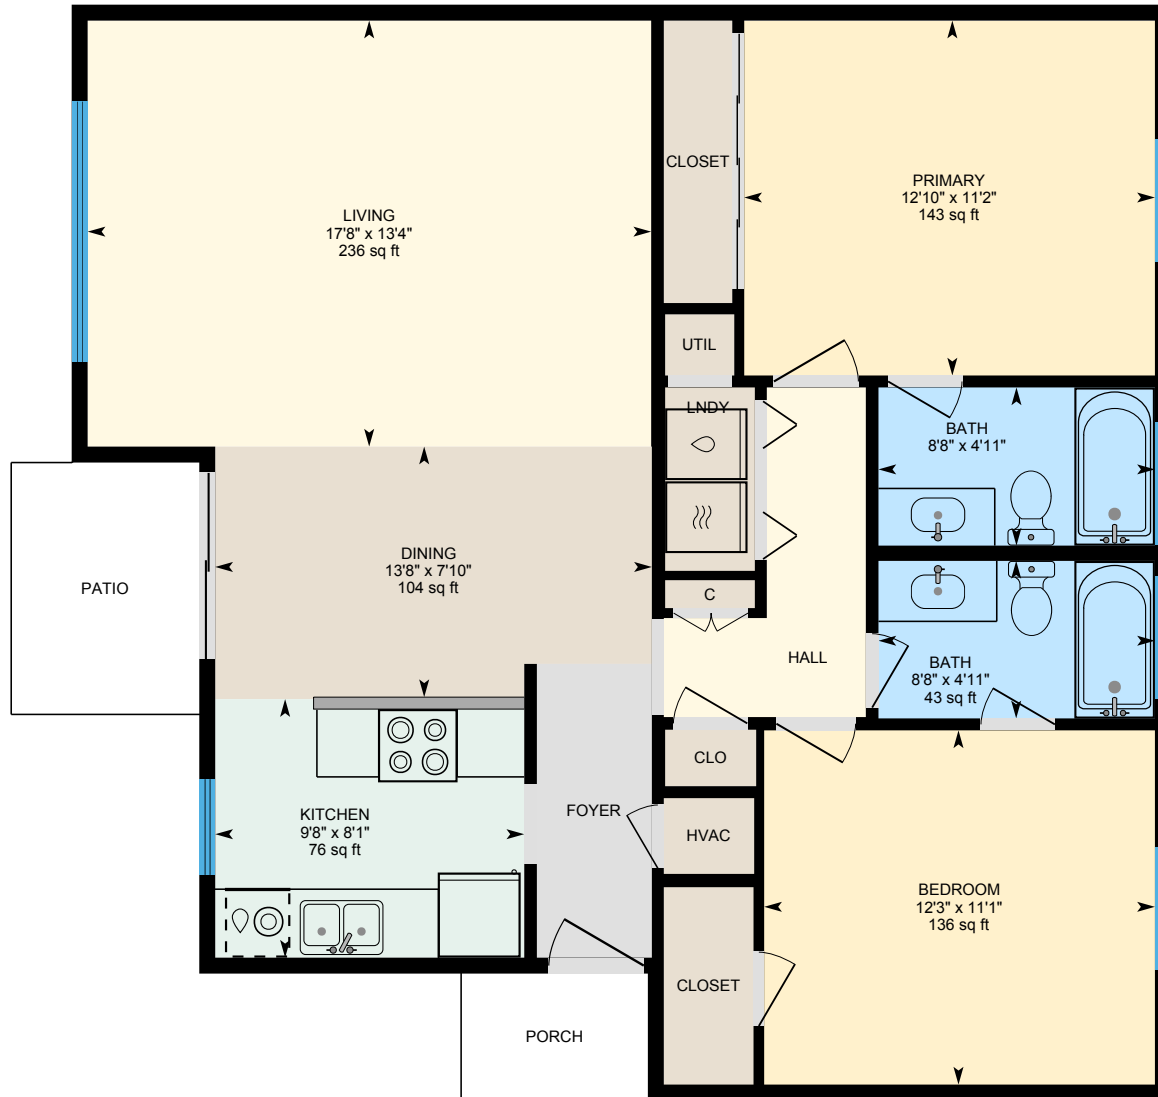

3909 Dale Rd Unit C, Modesto, CA

Main Floor Finished Area 1047.56 sq ft

PREPARED: 2024/09/11

White regions are excluded from total floor area in iGUIDE floor plans. All room dimensions and floor areas must be considered approximate and are subject to independent verification.