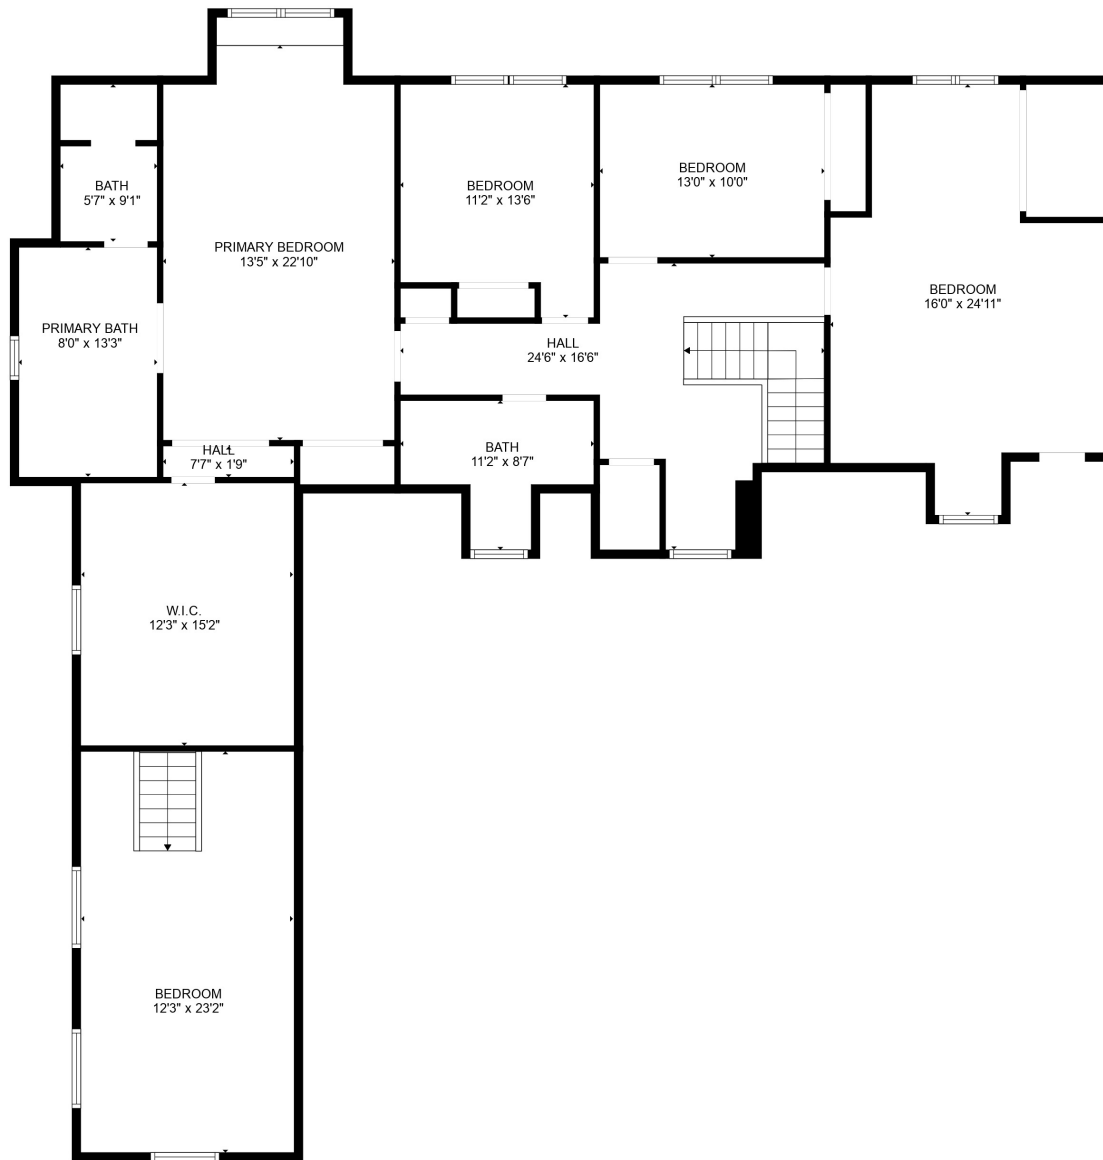

Total scanned area: 4426 sq. ft

SIZES AND DIMENSIONS ARE APPROXIMATE. ACTUAL MAY VARY.

Total scanned area: 4426 sq. ft

SIZES AND DIMENSIONS ARE APPROXIMATE. ACTUAL MAY VARY.

Total scanned area: 4426 sq. ft

SIZES AND DIMENSIONS ARE APPROXIMATE. ACTUAL MAY VARY.