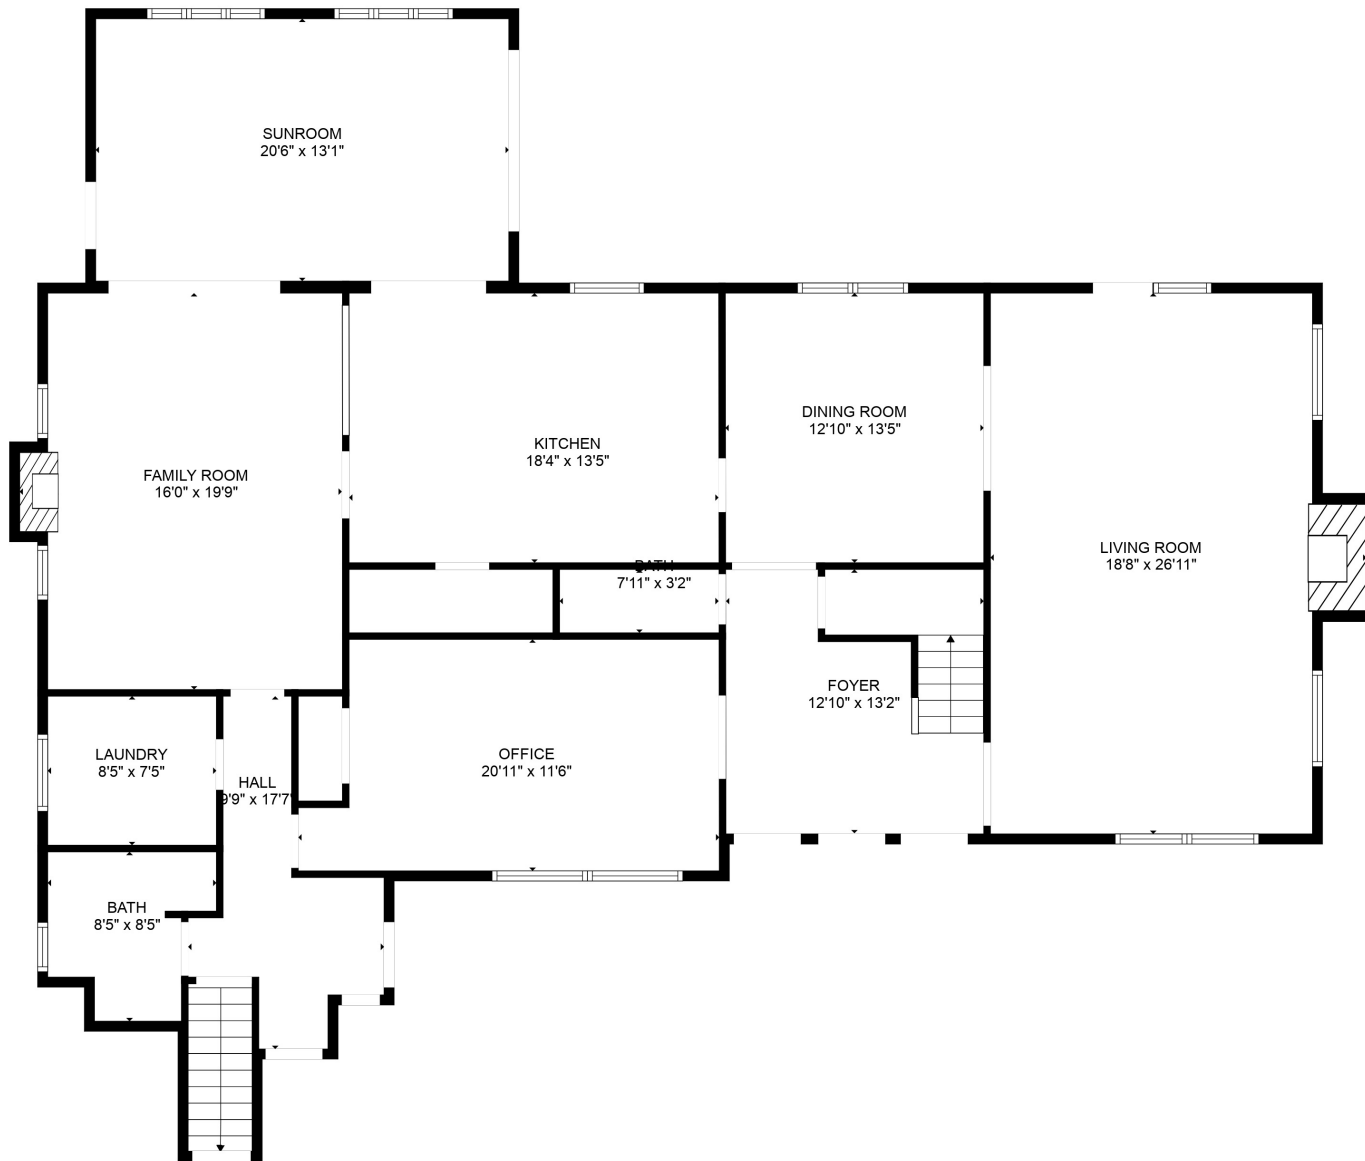

Total scanned area: 4426 sq. ft

SIZES AND DIMENSIONS ARE APPROXIMATE. ACTUAL MAY VARY.

Total scanned area: 4426 sq. ft

SIZES AND DIMENSIONS ARE APPROXIMATE. ACTUAL MAY VARY.

Total scanned area: 4426 sq. ft

SIZES AND DIMENSIONS ARE APPROXIMATE. ACTUAL MAY VARY.