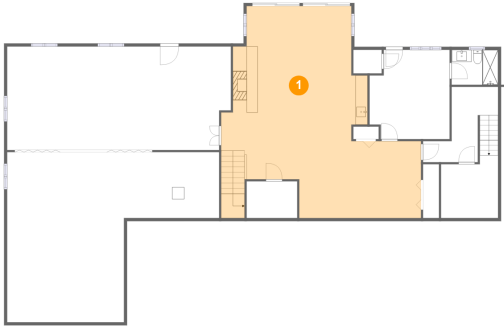

3 Saaristonkatu, Oulu, Oulu, Northern Ostrobothnia, Finland, 90100, 4550 Dow Ridge

Room Dimensions

Floor 1

Total sqft: 2863

Living area: 1452

#	Room name	Dimensions	Area (sqft)	Counted as Living Area
1	Recreation Room	24'2" x 35'0"	813 sq. ft	Yes
2	Room	9'5" x 10'4"	88 sq. ft	Yes
3	Utility	35'0" x 28'1"	713 sq. ft	No
4	Hall	7'8" x 12'5"	107 sq. ft	Yes
5	Room	8'4" x 6'0"	51 sq. ft	Yes
6	Bedroom	13'3" x 14'9"	180 sq. ft	Yes
7	Room	36'11" x 17'1"	619 sq. ft	No
8	Bath	7'8" x 5'9"	44 sq. ft	Yes

3 Saaristonkatu, Oulu, Oulu, Northern Ostrobothnia, Finland, 90100, 4550 Dow Ridge

Room Dimensions

Floor 2

Total sqft: 3624

Living area: 2770

#	Room name	Dimensions	Area (sqft)	Counted as Living Area
9	Bath	6'4" x 7'7"	43 sq. ft	Yes
10	Kitchen	11'6" x 13'10"	159 sq. ft	Yes
11	Hall	8'10" x 6'4"	48 sq. ft	Yes
12	Wc	3'11" x 7'0"	28 sq. ft	Yes
13	Laundry	11'6" x 13'6"	120 sq. ft	Yes
14	Bedroom	12'0" x 10'5"	125 sq. ft	Yes
15	Dining Area	13'3" x 14'6"	174 sq. ft	Yes
16	Bedroom	9'10" x 14'3"	132 sq. ft	Yes
17	Bath	5'4" x 7'7"	40 sq. ft	Yes
18	Bedroom	11'1" x 13'0"	144 sq. ft	Yes
19	Hall	12'7" x 14'0"	123 sq. ft	Yes

3 Saaristonkatu, Oulu, Oulu, Northern Ostrobothnia, Finland, 90100, 4550 Dow Ridge

1 Floor 1 - Recreation Room

Dimensions: 24'2" x 35'0"
Area: 813 sq. ft
Counted as Living Area:
Yes

Heated: Yes
Finished: Yes
Enclosed: Yes
Contiguous:
Yes
Permitted: Yes
Wet Space: No
Addition: No
Conversion: No