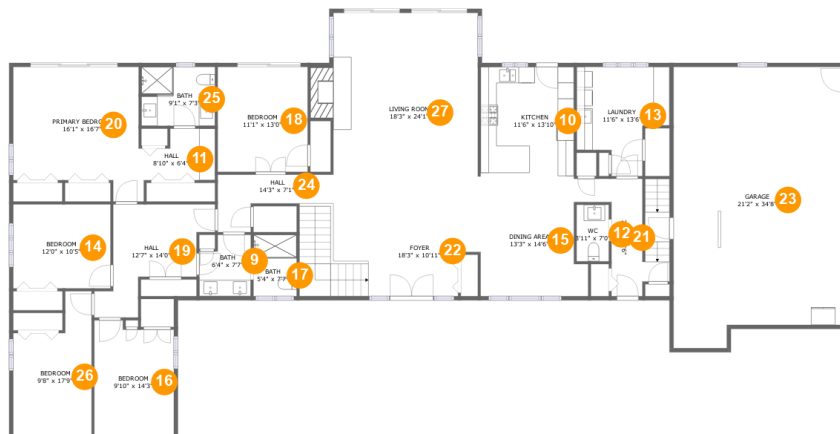

3 Saaristonkatu, Oulu, Oulu, Northern Ostrobothnia, Finland, 90100, 4550 Dow Ridge

Room Dimensions

Floor 1

Total sqft: 2863

Living area: 1452

#	Room name	Dimensions	Area (sqft)	Counted as Living Area
1	Recreation Room	24'2" x 35'0"	813 sq. ft	Yes
2	Room	9'5" x 10'4"	88 sq. ft	Yes
3	Utility	35'0" x 28'1"	713 sq. ft	No
4	Hall	7'8" x 12'5"	107 sq. ft	Yes
5	Room	8'4" x 6'0"	51 sq. ft	Yes
6	Bedroom	13'3" x 14'9"	180 sq. ft	Yes
7	Room	36'11" x 17'1"	619 sq. ft	No
8	Bath	7'8" x 5'9"	44 sq. ft	Yes

3 Saaristonkatu, Oulu, Oulu, Northern Ostrobothnia, Finland, 90100, 4550 Dow Ridge

Room Dimensions

Floor 2

Total sqft: 3624

Living area: 2770

#	Room name	Dimensions	Area (sqft)	Counted as Living Area
9	Bath	6'4" x 7'7"	43 sq. ft	Yes
10	Kitchen	11'6" x 13'10"	159 sq. ft	Yes
11	Hall	8'10" x 6'4"	48 sq. ft	Yes
12	Wc	3'11" x 7'0"	28 sq. ft	Yes
13	Laundry	11'6" x 13'6"	120 sq. ft	Yes
14	Bedroom	12'0" x 10'5"	125 sq. ft	Yes
15	Dining Area	13'3" x 14'6"	174 sq. ft	Yes
16	Bedroom	9'10" x 14'3"	132 sq. ft	Yes
17	Bath	5'4" x 7'7"	40 sq. ft	Yes
18	Bedroom	11'1" x 13'0"	144 sq. ft	Yes
19	Hall	12'7" x 14'0"	123 sq. ft	Yes

3 Saaristonkatu, Oulu, Oulu, Northern Ostrobothnia, Finland, 90100, 4550 Dow Ridge

1 Floor 1 - Recreation Room

Dimensions: 24'2" x 35'0"
Area: 813 sq. ft
Counted as Living Area:
Yes

Heated: Yes
Finished: Yes
Enclosed: Yes
Contiguous:
Yes
Permitted: Yes
Wet Space: No
Addition: No
Conversion: No