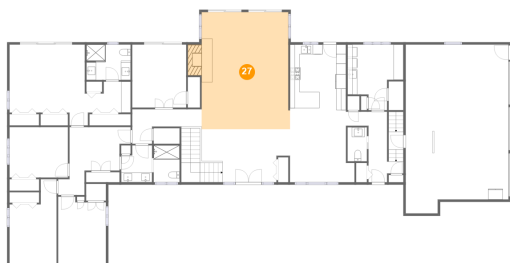

3 Saaristonkatu, Oulu, Oulu, Northern Ostrobothnia, Finland, 90100, 4550 Dow Ridge

27 Floor 2 - Living Room

Dimensions: 18'3" x 24'1"

Area: 450 sq. ft

Counted as Living Area:
Yes

Heated: Yes

Finished: Yes

Enclosed: Yes

Contiguous:
Yes

Permitted: Yes

Wet Space: No

Addition: No

Conversion: No