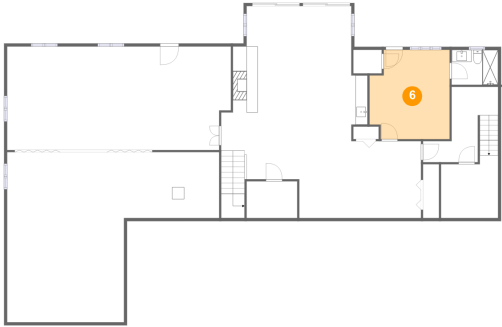

3 Saaristonkatu, Oulu, Oulu, Northern Ostrobothnia, Finland, 90100, 4550 Dow Ridge

6 Floor 1 - Bedroom

Dimensions: 13'3" x 14'9"
Area: 180 sq. ft
Counted as Living Area: Yes

Heated: Yes
Finished: Yes
Enclosed: Yes
Contiguous: Yes
Permitted: Yes
Wet Space: No
Addition: No
Conversion: No