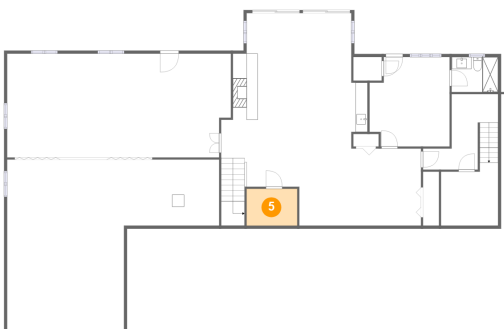

5 Floor 1 - Room

Dimensions: 8'4" x 6'0"
Area: 51 sq. ft
Counted as Living Area: Yes

Heated: Yes
Finished: Yes
Enclosed: Yes
Contiguous: Yes
Permitted: Yes
Wet Space: No
Addition: No
Conversion: No