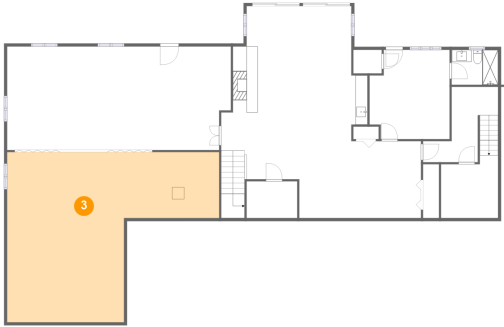

3 Saaristonkatu, Oulu, Oulu, Northern Ostrobothnia, Finland, 90100, 4550 Dow Ridge

1 Floor 1 - Recreation Room

Dimensions: 24'2" x 35'0"
Area: 813 sq. ft
Counted as Living Area:
Yes

Heated: Yes
Finished: Yes
Enclosed: Yes
Contiguous:
Yes
Permitted: Yes
Wet Space: No
Addition: No
Conversion: No

2 Floor 1 - Room

Dimensions: 9'5" x 10'4"
Area: 88 sq. ft
Counted as Living Area:
Yes

Heated: Yes
Finished: Yes
Enclosed: Yes
Contiguous:
Yes
Permitted: Yes
Wet Space: No
Addition: No
Conversion: No

3 Saaristonkatu, Oulu, Oulu, Northern Ostrobothnia, Finland, 90100, 4550 Dow Ridge

3 Floor 1 - Utility

Dimensions: 35'0" x 28'1"
Area: 713 sq. ft
Counted as Living Area: No

Heated: Yes
Finished: No
Enclosed: Yes
Contiguous: Yes
Permitted: Yes
Wet Space: No
Addition: No
Conversion: No

4 Floor 1 - Hall