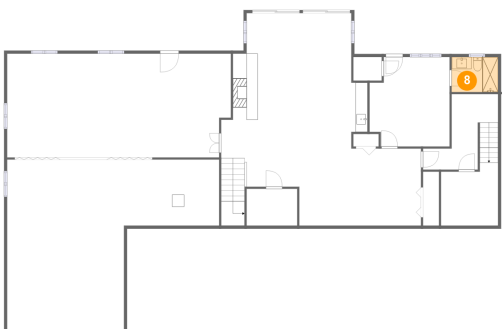

8 Floor 1 - Bath

Dimensions: 7'8" x 5'9"
Area: 44 sq. ft
Counted as Living Area: Yes

Heated: Yes
Finished: Yes
Enclosed: Yes
Contiguous: Yes
Permitted: Yes
Wet Space: Yes
Addition: No
Conversion: No