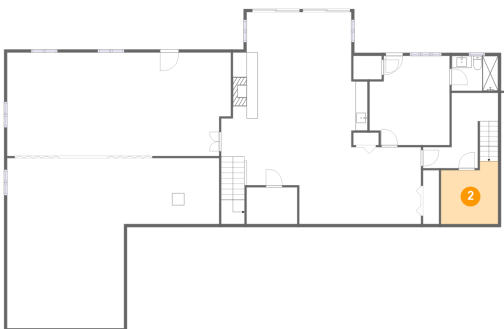

3 Saaristonkatu, Oulu, Oulu, Northern Ostrobothnia, Finland, 90100, 4550 Dow Ridge

1 Floor 1 - Recreation Room

Dimensions: 24'2" x 35'0"
Area: 813 sq. ft
Counted as Living Area:
Yes

Heated: Yes
Finished: Yes
Enclosed: Yes
Contiguous:
Yes
Permitted: Yes
Wet Space: No
Addition: No
Conversion: No

2 Floor 1 - Room

Dimensions: 9'5" x 10'4"
Area: 88 sq. ft
Counted as Living Area:
Yes

Heated: Yes
Finished: Yes
Enclosed: Yes
Contiguous:
Yes
Permitted: Yes
Wet Space: No
Addition: No
Conversion: No

3 Saaristonkatu, Oulu, Oulu, Northern Ostrobothnia, Finland, 90100, 4550 Dow Ridge