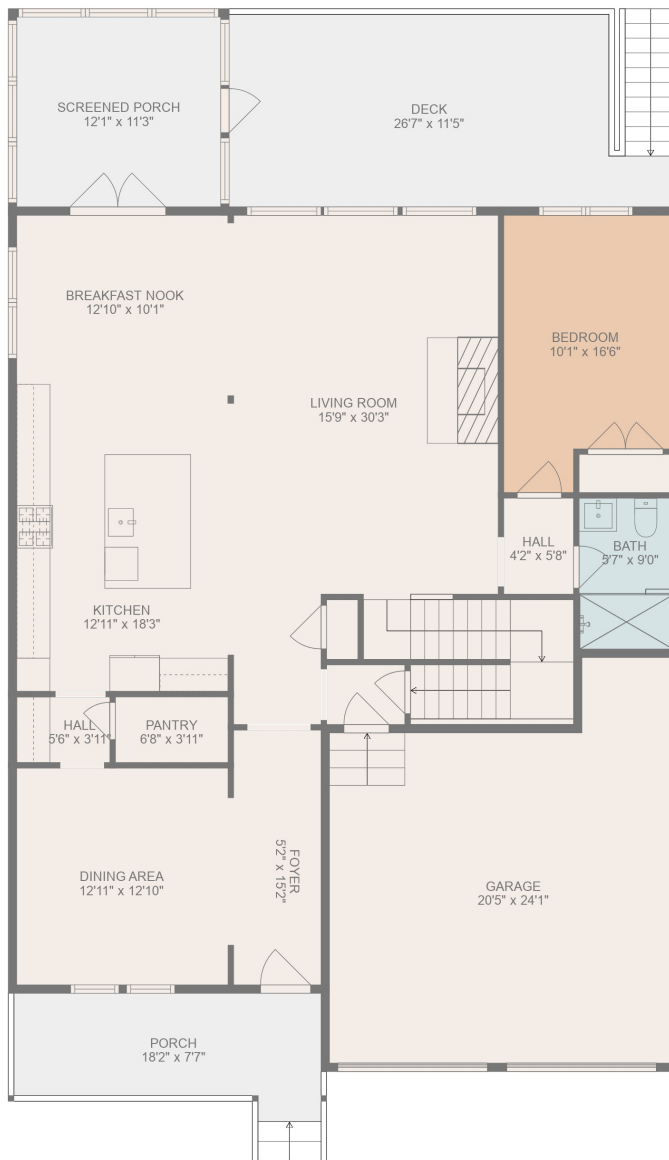

FLOOR 1

FLOOR 2

FLOOR 3

Total scanned area: 6352 sq. ft

MEASUREMENTS ARE CALCULATED BY CUBICASA TECHNOLOGY. DEEMED HIGHLY RELIABLE BUT NOT GUARANTEED.

Total scanned area: 6352 sq. ft

MEASUREMENTS ARE CALCULATED BY CUBICASA TECHNOLOGY. DEEMED HIGHLY RELIABLE BUT NOT GUARANTEED.

Total scanned area: 6352 sq. ft

MEASUREMENTS ARE CALCULATED BY CUBICASA TECHNOLOGY. DEEMED HIGHLY RELIABLE BUT NOT GUARANTEED.

Total scanned area: 6352 sq. ft

MEASUREMENTS ARE CALCULATED BY CUBICASA TECHNOLOGY. DEEMED HIGHLY RELIABLE BUT NOT GUARANTEED.