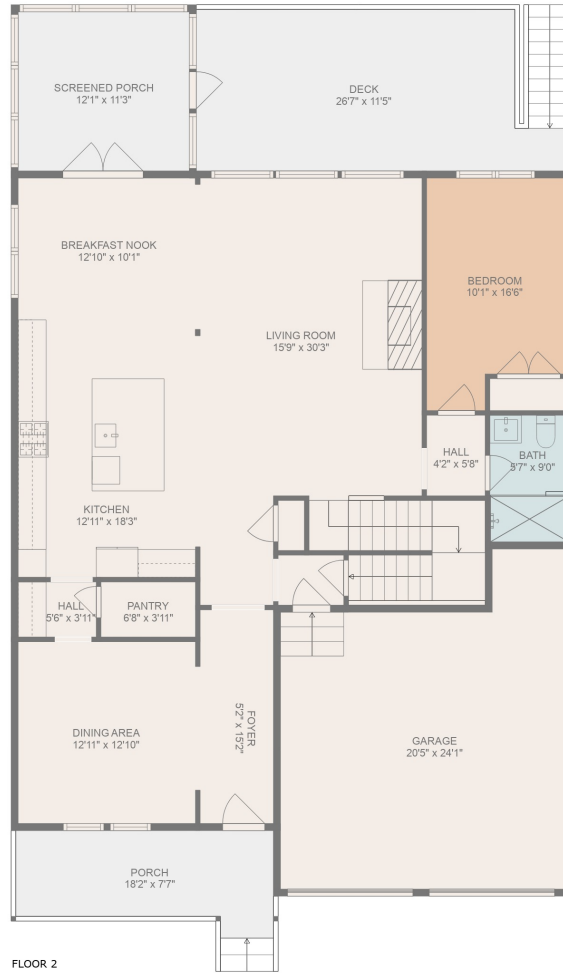

FLOOR 1

FLOOR 2

FLOOR 3

Total scanned area: 6352 sq. ft

MEASUREMENTS ARE CALCULATED BY CUBICASA TECHNOLOGY. DEEMED HIGHLY RELIABLE BUT NOT GUARANTEED.

Total scanned area: 6352 sq. ft

MEASUREMENTS ARE CALCULATED BY CUBICASA TECHNOLOGY. DEEMED HIGHLY RELIABLE BUT NOT GUARANTEED.

Total scanned area: 6352 sq. ft

MEASUREMENTS ARE CALCULATED BY CUBICASA TECHNOLOGY. DEEMED HIGHLY RELIABLE BUT NOT GUARANTEED.

Total scanned area: 6352 sq. ft

MEASUREMENTS ARE CALCULATED BY CUBICASA TECHNOLOGY. DEEMED HIGHLY RELIABLE BUT NOT GUARANTEED.