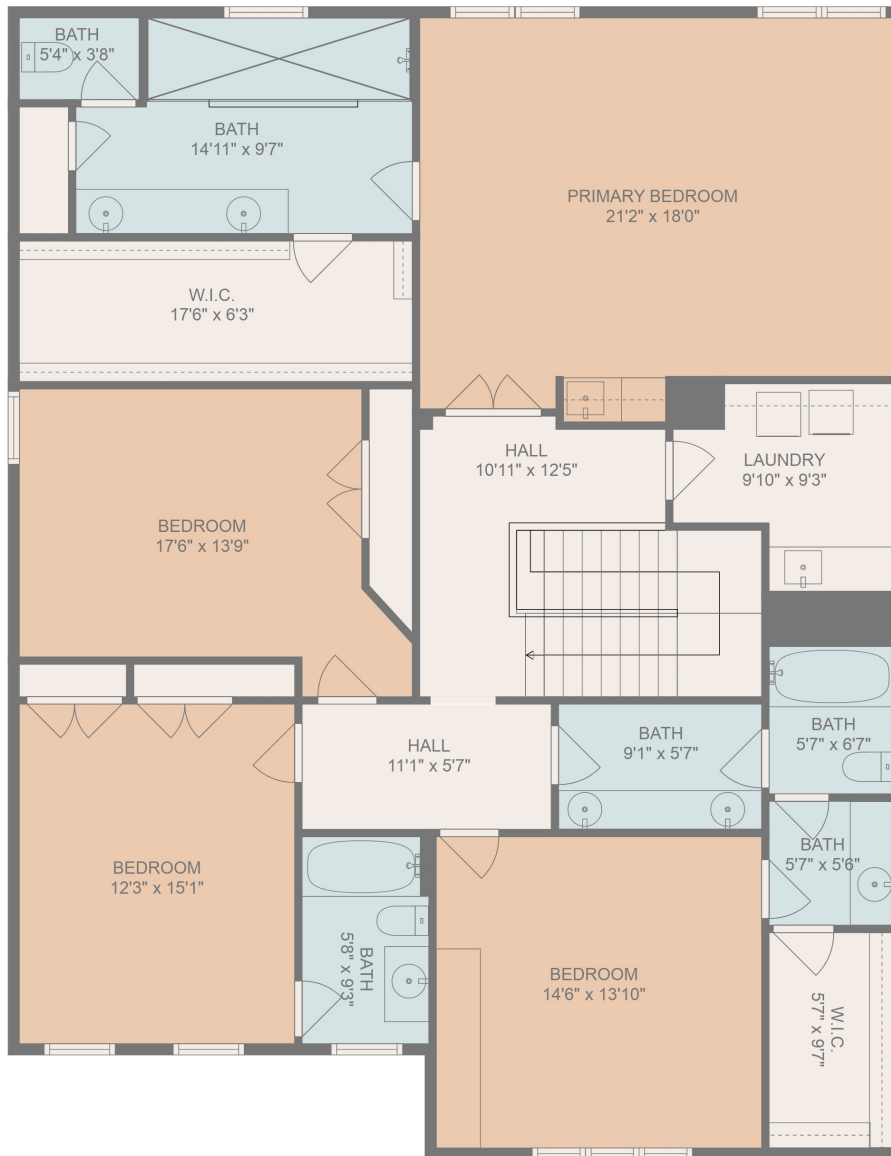

FLOOR 1

FLOOR 2

FLOOR 3

Total scanned area: 6352 sq. ft

MEASUREMENTS ARE CALCULATED BY CUBICASA TECHNOLOGY. DEEMED HIGHLY RELIABLE BUT NOT GUARANTEED.

Total scanned area: 6352 sq. ft

MEASUREMENTS ARE CALCULATED BY CUBICASA TECHNOLOGY. DEEMED HIGHLY RELIABLE BUT NOT GUARANTEED.

Total scanned area: 6352 sq. ft

MEASUREMENTS ARE CALCULATED BY CUBICASA TECHNOLOGY. DEEMED HIGHLY RELIABLE BUT NOT GUARANTEED.

Total scanned area: 6352 sq. ft

MEASUREMENTS ARE CALCULATED BY CUBICASA TECHNOLOGY. DEEMED HIGHLY RELIABLE BUT NOT GUARANTEED.