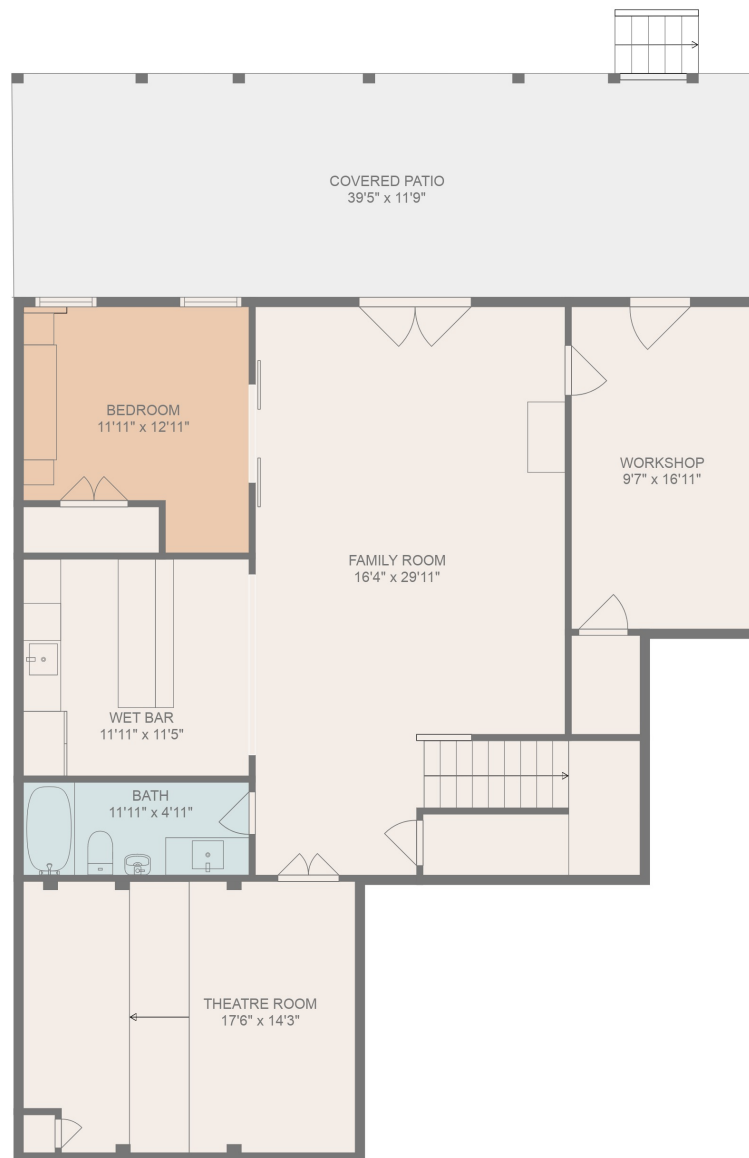

FLOOR 1

FLOOR 2

FLOOR 3

Total scanned area: 6352 sq. ft

MEASUREMENTS ARE CALCULATED BY CUBICASA TECHNOLOGY. DEEMED HIGHLY RELIABLE BUT NOT GUARANTEED.

Total scanned area: 6352 sq. ft

MEASUREMENTS ARE CALCULATED BY CUBICASA TECHNOLOGY. DEEMED HIGHLY RELIABLE BUT NOT GUARANTEED.

Total scanned area: 6352 sq. ft

MEASUREMENTS ARE CALCULATED BY CUBICASA TECHNOLOGY. DEEMED HIGHLY RELIABLE BUT NOT GUARANTEED.

Total scanned area: 6352 sq. ft

MEASUREMENTS ARE CALCULATED BY CUBICASA TECHNOLOGY. DEEMED HIGHLY RELIABLE BUT NOT GUARANTEED.