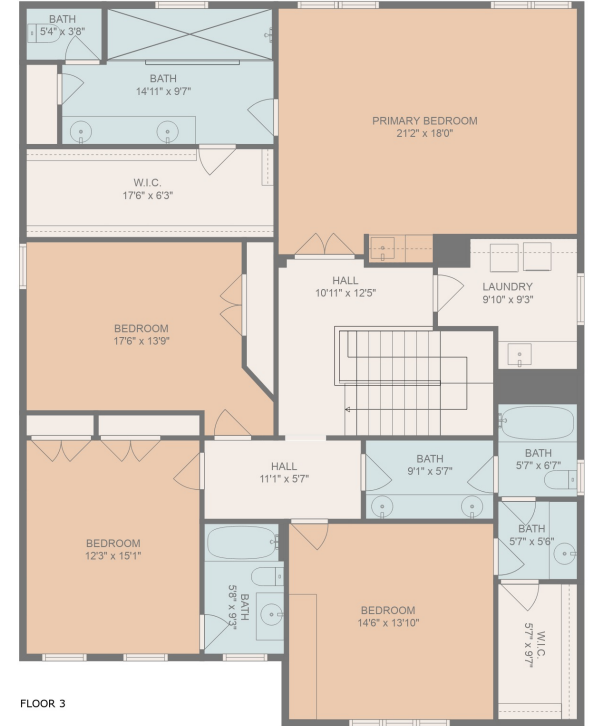

FLOOR 1

FLOOR 2

FLOOR 3

Total scanned area: 6352 sq. ft

MEASUREMENTS ARE CALCULATED BY CUBICASA TECHNOLOGY. DEEMED HIGHLY RELIABLE BUT NOT GUARANTEED.

Total scanned area: 6352 sq. ft

MEASUREMENTS ARE CALCULATED BY CUBICASA TECHNOLOGY. DEEMED HIGHLY RELIABLE BUT NOT GUARANTEED.

Total scanned area: 6352 sq. ft

MEASUREMENTS ARE CALCULATED BY CUBICASA TECHNOLOGY. DEEMED HIGHLY RELIABLE BUT NOT GUARANTEED.

Total scanned area: 6352 sq. ft

MEASUREMENTS ARE CALCULATED BY CUBICASA TECHNOLOGY. DEEMED HIGHLY RELIABLE BUT NOT GUARANTEED.