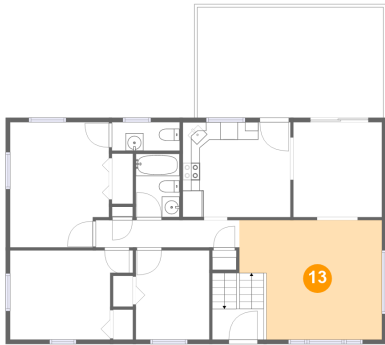

13 Floor 2 - Living Room

Dimensions: 16'3" x 13'7"
Area: 197 sq. ft
Counted as living area: Yes

Heated: Yes
Finished: Yes
Enclosed: Yes
Contiguous: Yes
Permitted: Yes
Wet space: No
Addition: No
Conversion: No