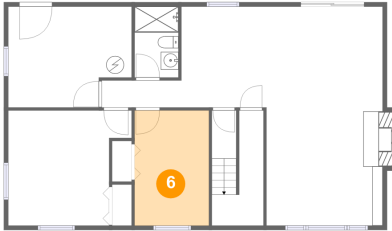

2036 Denise Circle Northeast, Roanoke, Roanoke County, Virginia, United States, 24012

6 Floor 1 - Bedroom

Dimensions: 8'4" x 13'0"
Area: 109 sq. ft
Counted as living area: Yes

Heated: Yes
Finished: Yes
Enclosed: Yes
Contiguous: Yes
Permitted: Yes
Wet space: No
Addition: No
Conversion: No