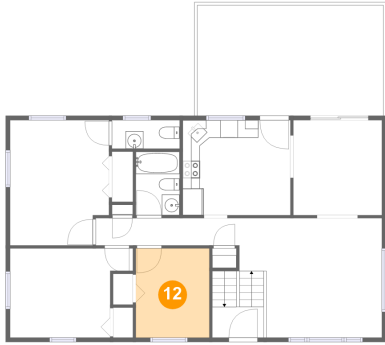

2036 Denise Circle Northeast, Roanoke, Roanoke County, Virginia, United States, 24012

12 Floor 2 - Bedroom

Dimensions: 8'4" x 10'2"
Area: 85 sq. ft
Counted as living area: Yes

Heated: Yes
Finished: Yes
Enclosed: Yes
Contiguous: Yes
Permitted: Yes
Wet space: No
Addition: No
Conversion: No