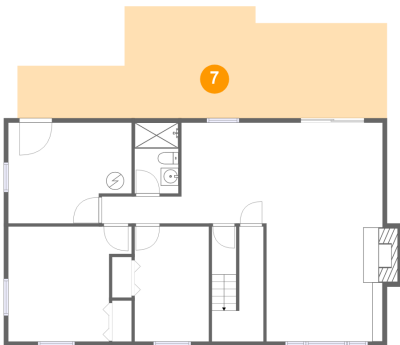

7 Floor 1 - Covered Patio

Dimensions: 41'9" x 12'7"
Area: 418 sq. ft
Counted as living area: No

Heated: No
Finished: Yes
Enclosed: No
Contiguous: Yes
Permitted: Yes
Wet space: No
Addition: No
Conversion: No