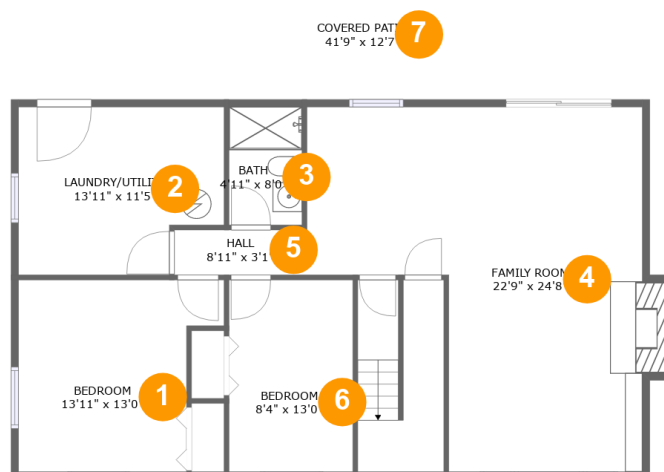

2036 Denise Circle Northeast, Roanoke, Roanoke County, Virginia, United States, 24012

Room dimensions

Floor 1

Total sqft: 1543 Living area: 954

#		Dimensions	sqft	Counted as living area
1	Bedroom	13'11" x 13'0"	156 sq. ft	Yes
2	LAUNDRY/UTILITY	13'11" x 11'5"	146 sq. ft	No
3	Bath	4'11" x 8'0"	40 sq. ft	Yes
4	Family Room	22'9" x 24'8"	444 sq. ft	Yes
5	Hall	8'11" x 3'1"	27 sq. ft	Yes
6	Bedroom	8'4" x 13'0"	109 sq. ft	Yes
7	Covered Patio	41'9" x 12'7"	418 sq. ft	No