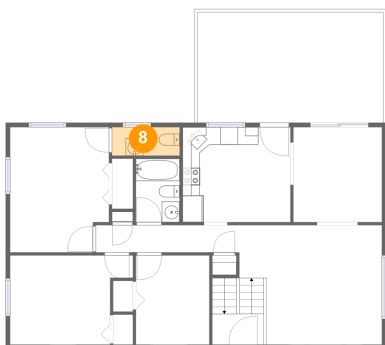

8 Floor 2 - WC

Dimensions: 7'8" x 3'3"
Area: 25 sq. ft
Counted as living area: Yes

Heated: Yes
Finished: Yes
Enclosed: Yes
Contiguous: Yes
Permitted: Yes
Wet space: Yes
Addition: No
Conversion: No