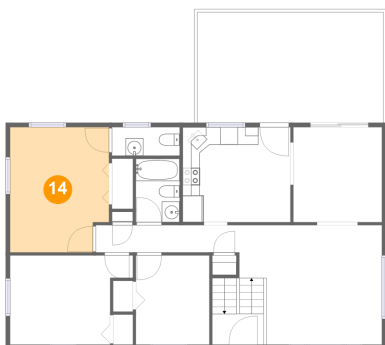

14 Floor 2 - Primary Bedroom

Dimensions: 11'3" x 14'3"
Area: 154 sq. ft
Counted as living area: Yes

Heated: Yes
Finished: Yes
Enclosed: Yes
Contiguous: Yes
Permitted: Yes
Wet space: No
Addition: No
Conversion: No