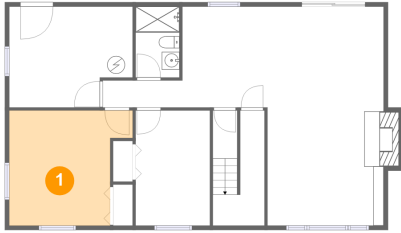

2036 Denise Circle Northeast, Roanoke, Roanoke County, Virginia, United States, 24012

1 Floor 1 - Bedroom

Dimensions: 13'11" x 13'0"
Area: 156 sq. ft
Counted as living area: Yes

Heated: Yes
Finished: Yes
Enclosed: Yes
Contiguous: Yes
Permitted: Yes
Wet space: No
Addition: No
Conversion: No

2 Floor 1 - LAUNDRY/UTILITY