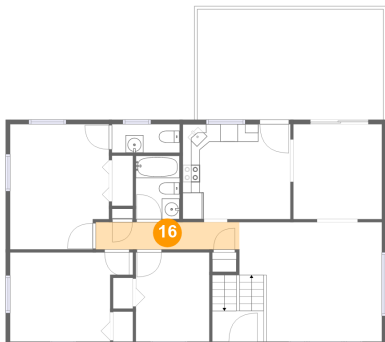

16 Floor 2 - Hall

Dimensions: 16'4" x 3'1"
Area: 51 sq. ft
Counted as living area: Yes

Heated: Yes
Finished: Yes
Enclosed: Yes
Contiguous: Yes
Permitted: Yes
Wet space: No
Addition: No
Conversion: No