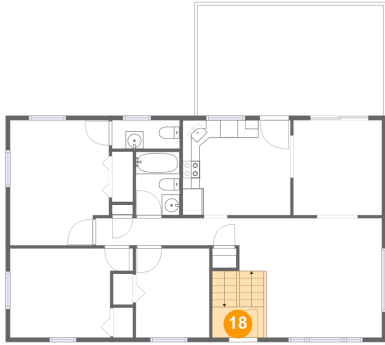

## 17 Floor 2 - Deck

Dimensions: 21'2" x 12'6"  
Area: 266 sq. ft  
Counted as living area: No

Heated: No  
Finished: Yes  
Enclosed: No  
Contiguous: No  
Permitted: Yes  
Wet space: No  
Addition: No  
Conversion: No

**2036 Denise Circle Northeast, Roanoke, Roanoke  
County, Virginia, United States, 24012**

**18 Floor 2 - Foyer**

**Dimensions: 5'10" x 3'6"**  
**Area: 47 sq. ft**  
**Counted as living area: Yes**

**Heated: Yes**  
**Finished: Yes**  
**Enclosed: Yes**  
**Contiguous: Yes**  
**Permitted: Yes**  
**Wet space: No**  
**Addition: No**  
**Conversion: No**