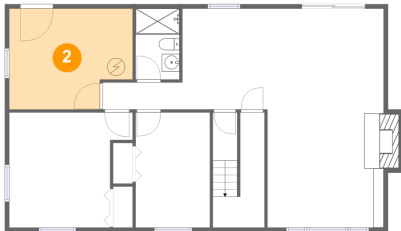

Dimensions: 13'11" x 11'5"
Area: 146 sq. ft
Counted as living area: No

Heated: Yes
Finished: No
Enclosed: Yes
Contiguous: Yes
Permitted: Yes
Wet space: No
Addition: No
Conversion: No