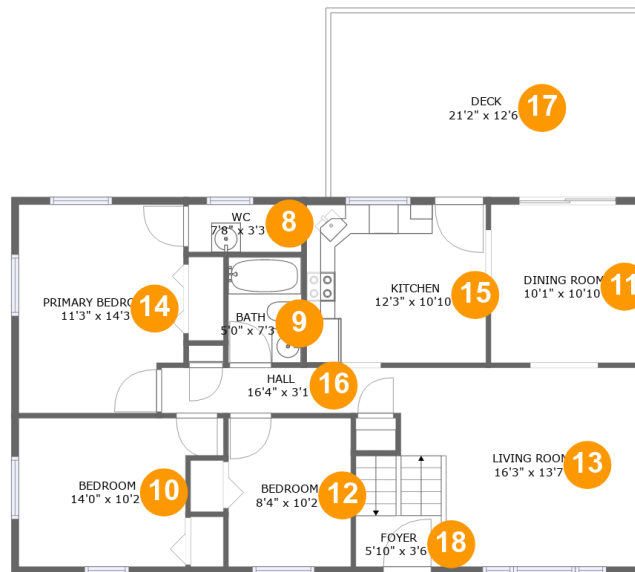

2036 Denise Circle Northeast, Roanoke, Roanoke County, Virginia, United States, 24012

Room dimensions

Floor 2

Total sqft: 1379 Living area: 1113

#		Dimensions	sqft	Counted as living area
8	WC	7'8" x 3'3"	25 sq. ft	Yes
9	Bath	5'0" x 7'3"	36 sq. ft	Yes
10	Bedroom	14'0" x 10'2"	122 sq. ft	Yes
11	Dining Room	10'1" x 10'10"	109 sq. ft	Yes
12	Bedroom	8'4" x 10'2"	85 sq. ft	Yes
13	Living Room	16'3" x 13'7"	197 sq. ft	Yes
14	Primary Bedroom	11'3" x 14'3"	154 sq. ft	Yes
15	Kitchen	12'3" x 10'10"	132 sq. ft	Yes
16	Hall	16'4" x 3'1"	51 sq. ft	Yes
17	Deck	21'2" x 12'6"	266 sq. ft	No
18	Foyer	5'10" x 3'6"	47 sq. ft	Yes