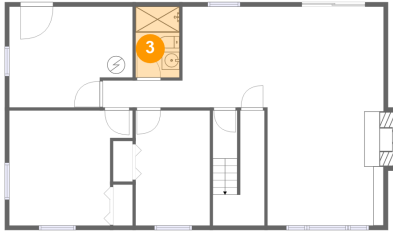

2036 Denise Circle Northeast, Roanoke, Roanoke County, Virginia, United States, 24012

3 Floor 1 - Bath

Dimensions: 4'11" x 8'0"
Area: 40 sq. ft
Counted as living area: Yes

Heated: Yes
Finished: Yes
Enclosed: Yes
Contiguous: Yes
Permitted: Yes
Wet space: Yes
Addition: No
Conversion: No

4 Floor 1 - Family Room