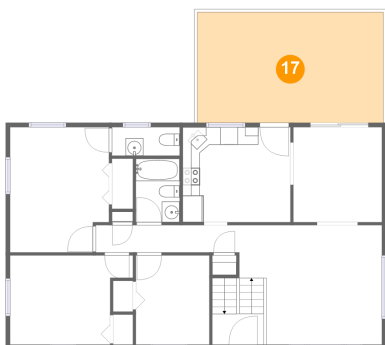

17 Floor 2 - Deck

Dimensions: 21'2" x 12'6"
Area: 266 sq. ft
Counted as living area: No

Heated: No
Finished: Yes
Enclosed: No
Contiguous: No
Permitted: Yes
Wet space: No
Addition: No
Conversion: No