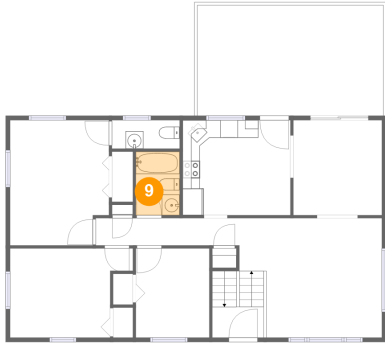

2036 Denise Circle Northeast, Roanoke, Roanoke County, Virginia, United States, 24012

9 Floor 2 - Bath

Dimensions: 5'0" x 7'3"
Area: 36 sq. ft
Counted as living area: Yes

Heated: Yes
Finished: Yes
Enclosed: Yes
Contiguous: Yes
Permitted: Yes
Wet space: Yes
Addition: No
Conversion: No