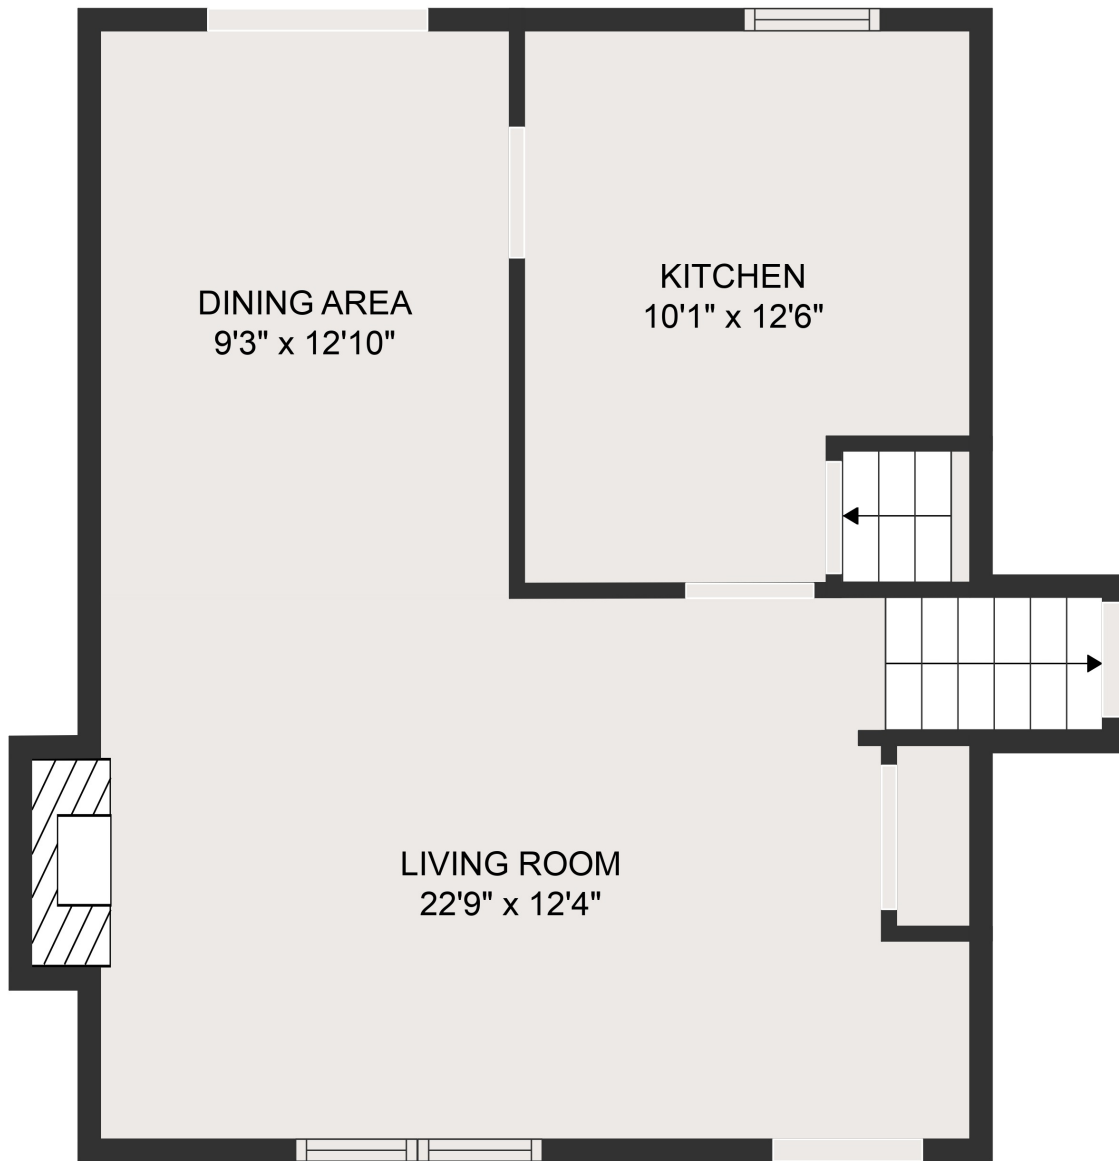

FLOOR 1

FLOOR 2

FLOOR 3

TOTAL: 1427 sq. ft
 FLOOR 1: 238 sq. ft, FLOOR 2: 507 sq. ft, FLOOR 3: 682 sq. ft
 EXCLUDED AREAS: GARAGE: 277 sq. ft, UTILITY: 77 sq. ft, ROOM: 42 sq. ft,
 FIREPLACE: 5 sq. ft

MEASUREMENTS ARE DEEMED HIGHLY RELIABLE BUT NOT GUARANTEED.

TOTAL: 1427 sq. ft

FLOOR 1: 238 sq. ft, FLOOR 2: 507 sq. ft, FLOOR 3: 682 sq. ft
EXCLUDED AREAS: GARAGE: 277 sq. ft, UTILITY: 77 sq. ft, ROOM: 42 sq. ft,
FIREPLACE: 5 sq. ft

MEASUREMENTS ARE DEEMED HIGHLY RELIABLE BUT NOT GUARANTEED.