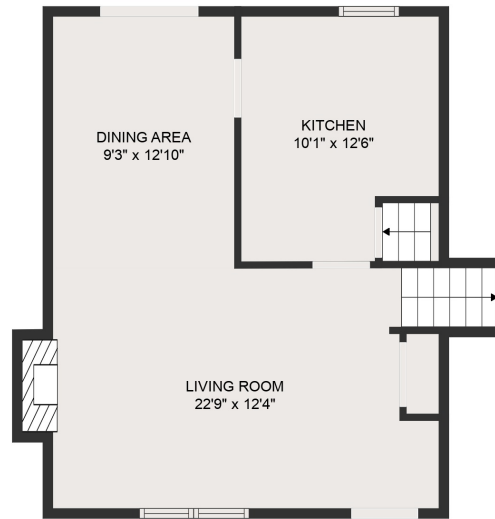

FLOOR 1

FLOOR 2

FLOOR 3

TOTAL: 1427 sq. ft
 FLOOR 1: 238 sq. ft, FLOOR 2: 507 sq. ft, FLOOR 3: 682 sq. ft
 EXCLUDED AREAS: GARAGE: 277 sq. ft, UTILITY: 77 sq. ft, ROOM: 42 sq. ft,
 FIREPLACE: 5 sq. ft

MEASUREMENTS ARE DEEMED HIGHLY RELIABLE BUT NOT GUARANTEED.

TOTAL: 1427 sq. ft

FLOOR 1: 238 sq. ft, FLOOR 2: 507 sq. ft, FLOOR 3: 682 sq. ft
EXCLUDED AREAS: GARAGE: 277 sq. ft, UTILITY: 77 sq. ft, ROOM: 42 sq. ft,
FIREPLACE: 5 sq. ft

MEASUREMENTS ARE DEEMED HIGHLY RELIABLE BUT NOT GUARANTEED.