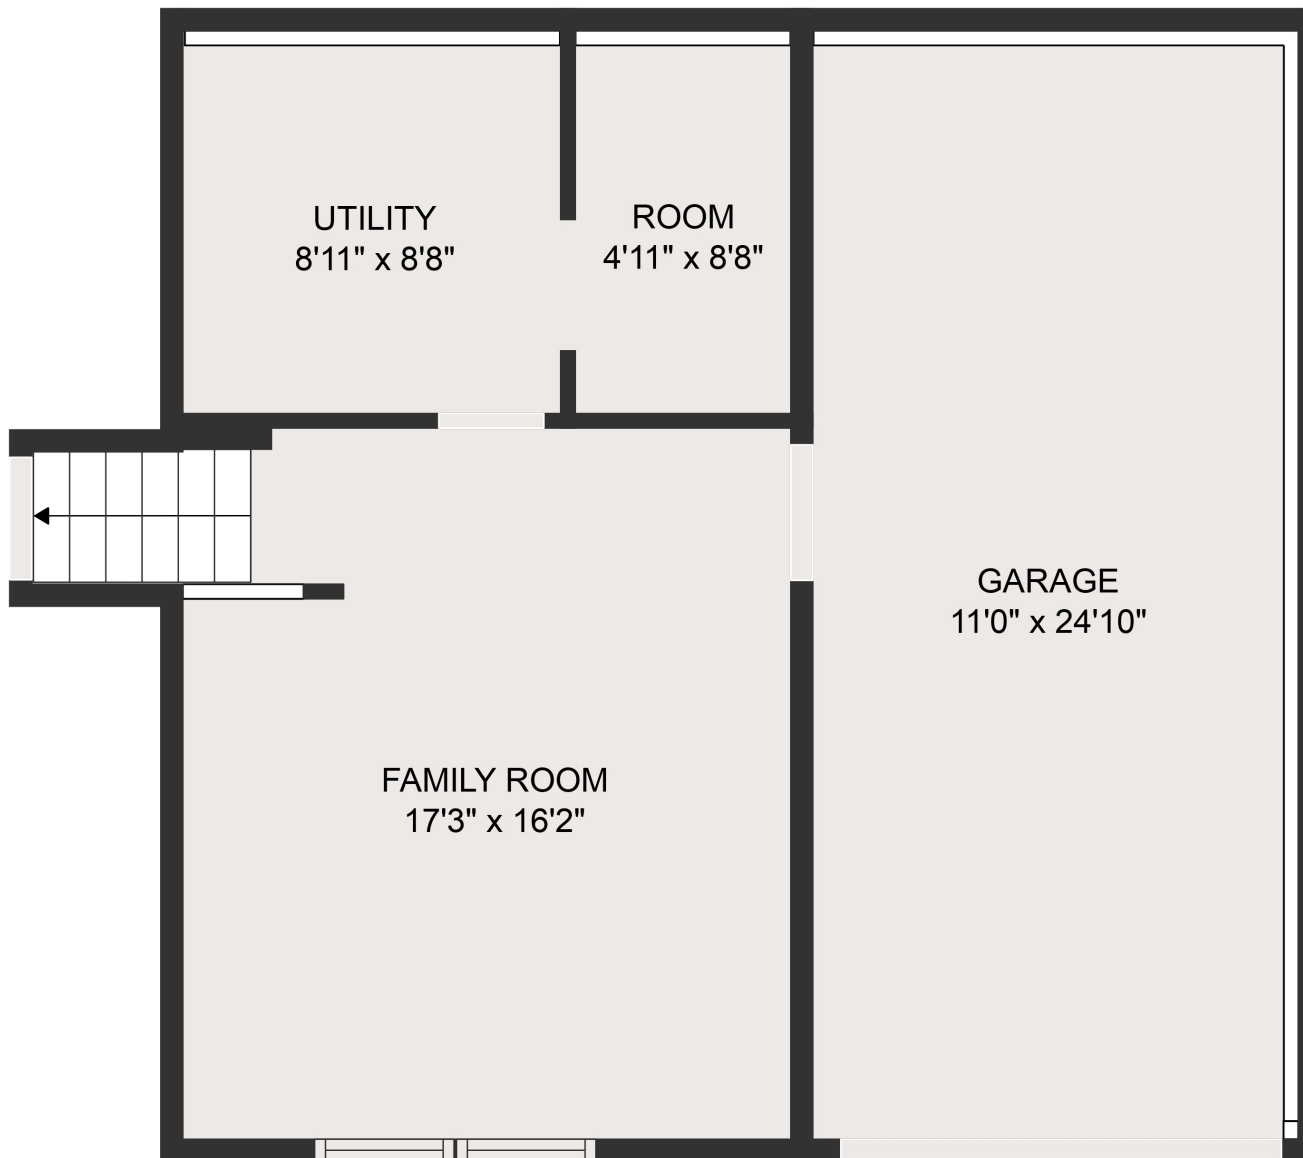

FLOOR 1

FLOOR 2

FLOOR 3

TOTAL: 1427 sq. ft
 FLOOR 1: 238 sq. ft, FLOOR 2: 507 sq. ft, FLOOR 3: 682 sq. ft
 EXCLUDED AREAS: GARAGE: 277 sq. ft, UTILITY: 77 sq. ft, ROOM: 42 sq. ft,
 FIREPLACE: 5 sq. ft

MEASUREMENTS ARE DEEMED HIGHLY RELIABLE BUT NOT GUARANTEED.

TOTAL: 1427 sq. ft

FLOOR 1: 238 sq. ft, FLOOR 2: 507 sq. ft, FLOOR 3: 682 sq. ft
EXCLUDED AREAS: GARAGE: 277 sq. ft, UTILITY: 77 sq. ft, ROOM: 42 sq. ft,
FIREPLACE: 5 sq. ft

MEASUREMENTS ARE DEEMED HIGHLY RELIABLE BUT NOT GUARANTEED.