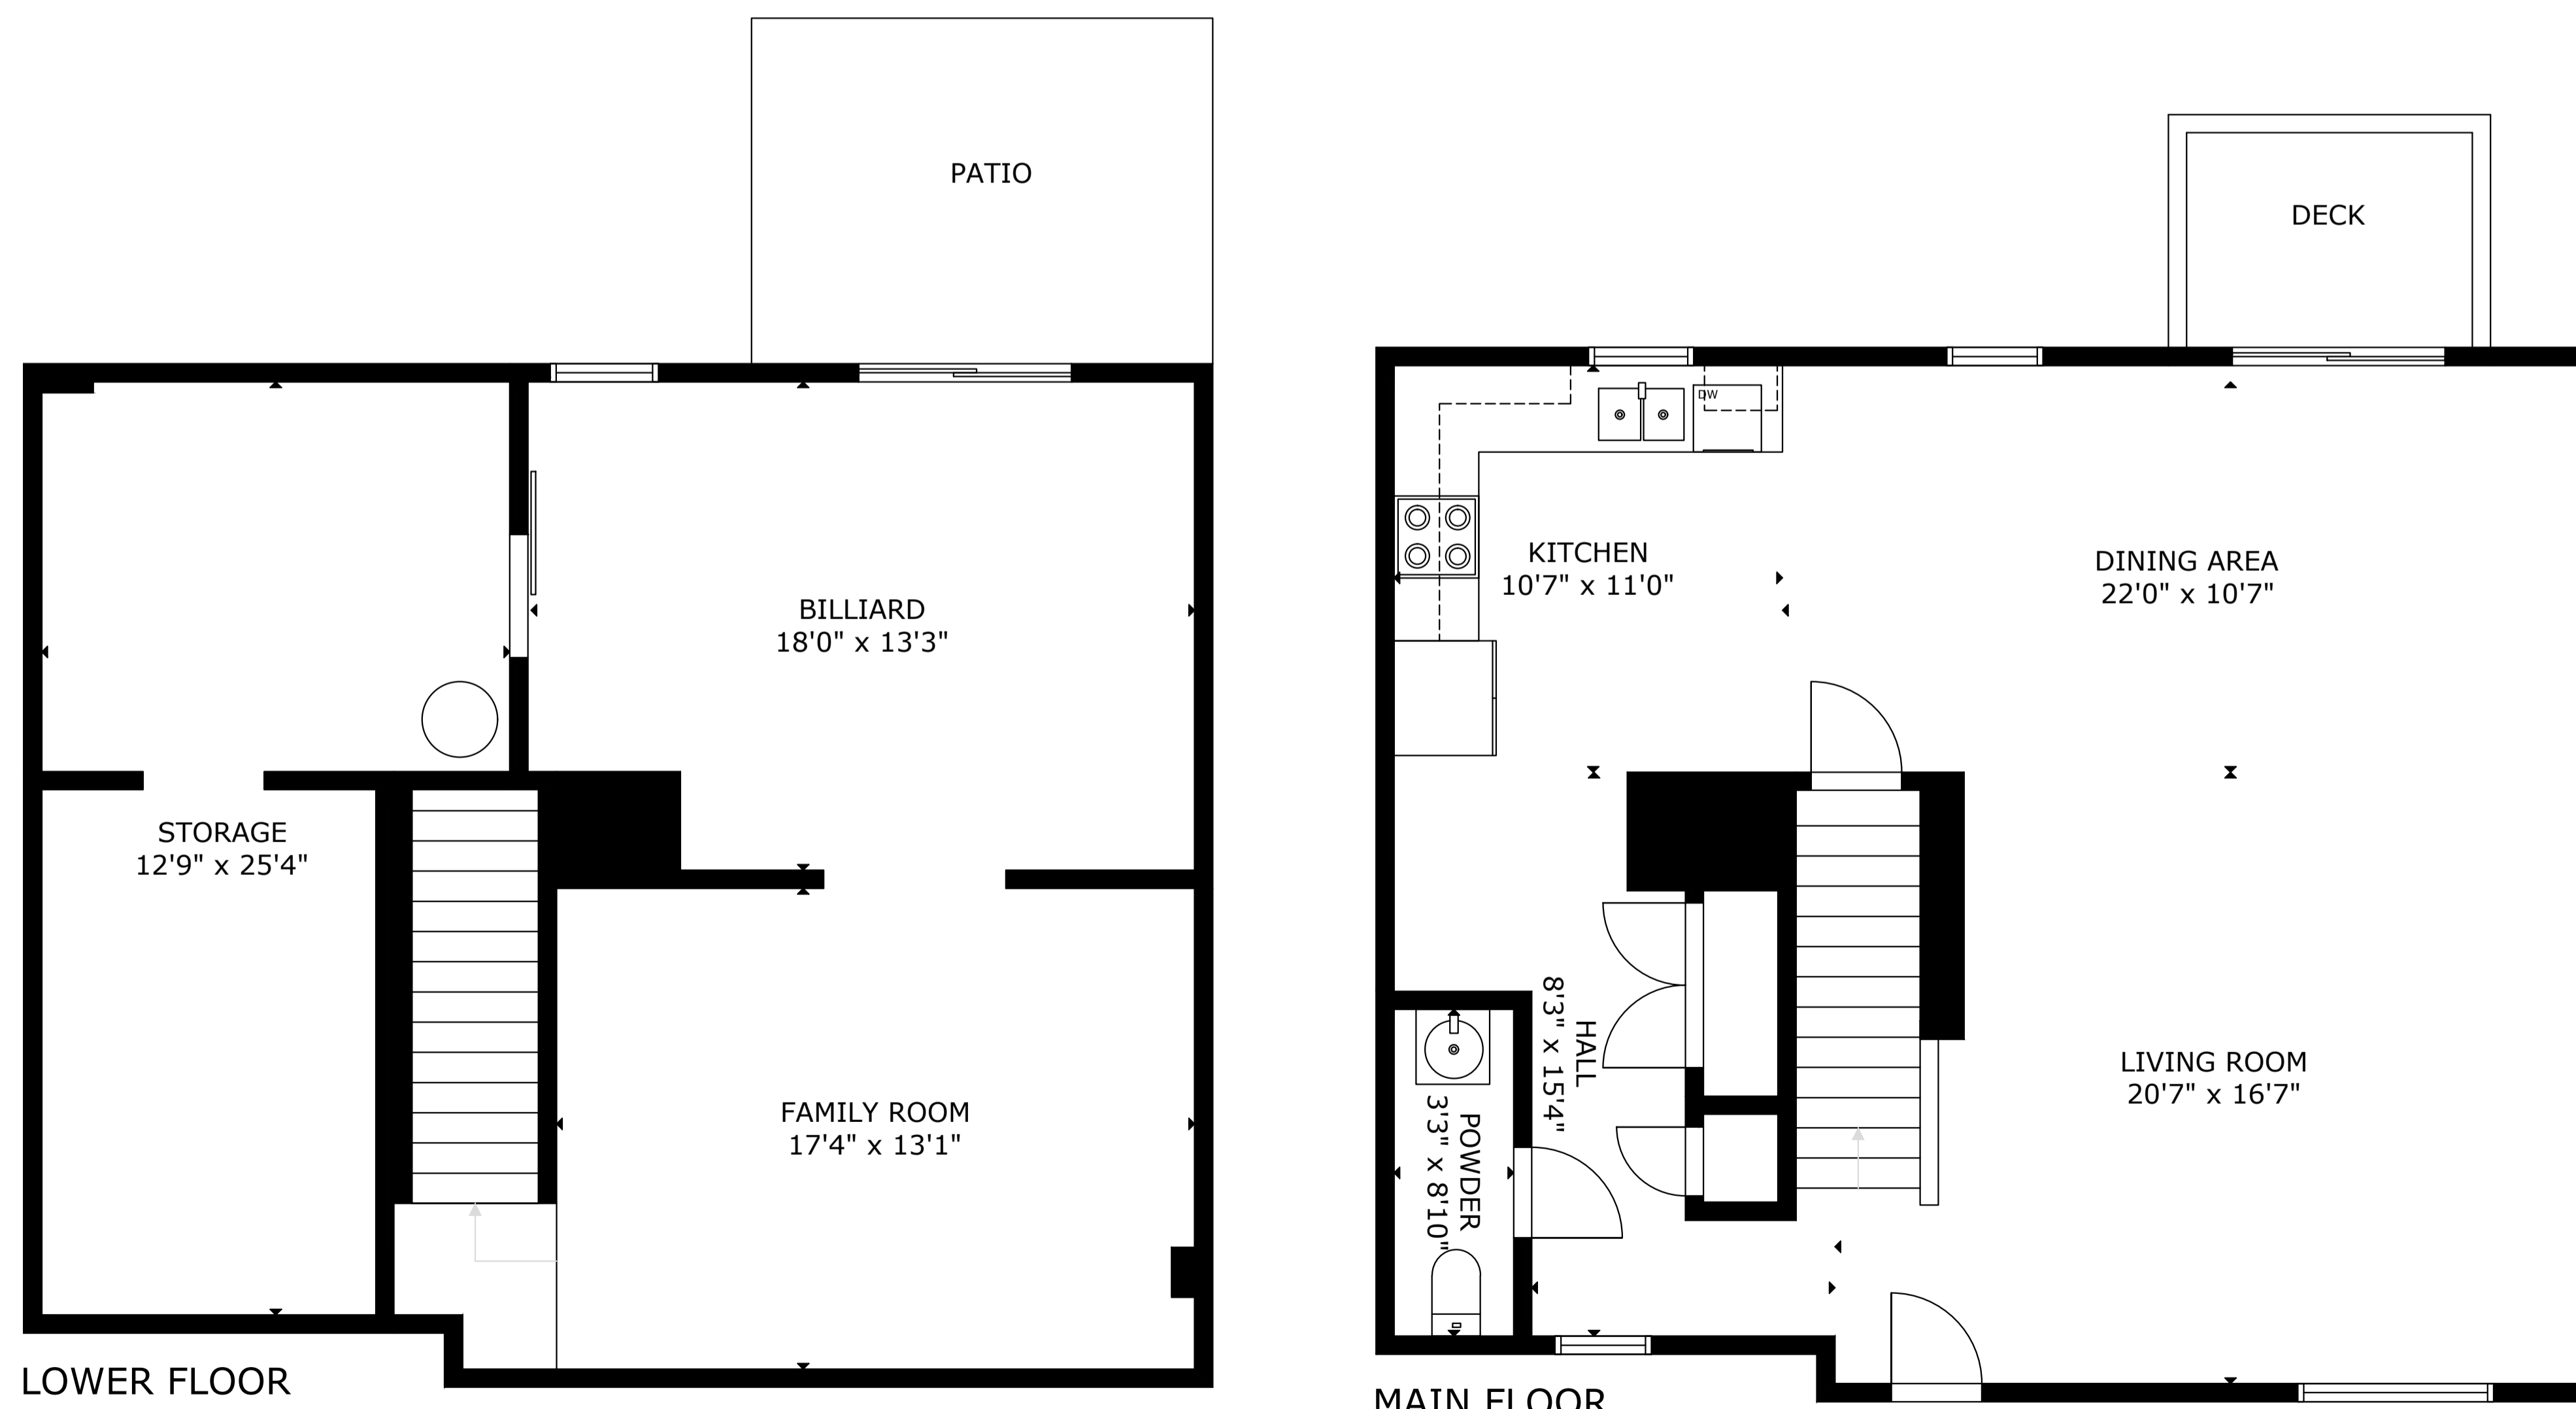

UPPER LEVEL 1

LOWER FLOOR

MAIN FLOOR

GROSS INTERNAL AREA
 TOTAL: 2,528 sq.ft
 LOWER FLOOR: 823 sq.ft, MAIN FLOOR: 885 sq.ft, UPPER LEVEL 1: 820 sq.ft
 SIZE AND DIMENSIONS ARE APPROXIMATE, ACTUAL MAY VARY