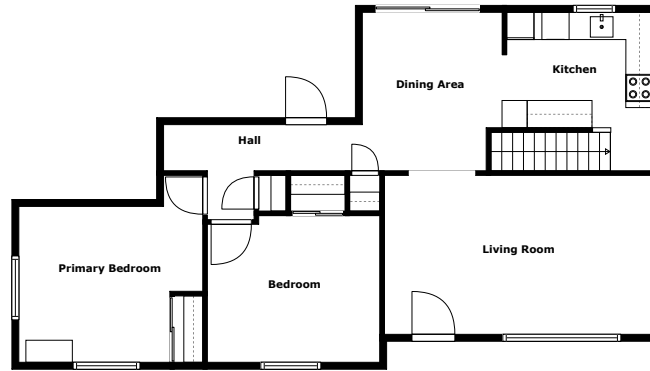

Home report

Gina Drive 1721
West Mifflin

Highlights

1 Kitchen

1 Living room

2 Bedroom

1 Bath

17 Doors

The Pizza Company, 0.3 mi

**Aircraft Supply & Repair
Inc, 1.2 mi**

Floor plan

Floor 2

Floor 1

Measurements Are Calculated By Cubicasa Technology. Deemed Highly Reliable But Not Guaranteed.

Appendix 1: Data sheet

| | | |
|----------------------|--------------------|-------------|
| Bath - 1 | Bath - Toilet - 1 | Hall - 2 |
| Garage - 1 | RecreationRoom - 1 | Bedroom - 2 |
| Bedroom - Master - 1 | LivingRoom - 1 | Kitchen - 1 |
| Dining - 1 | Dining - Open - 1 | |