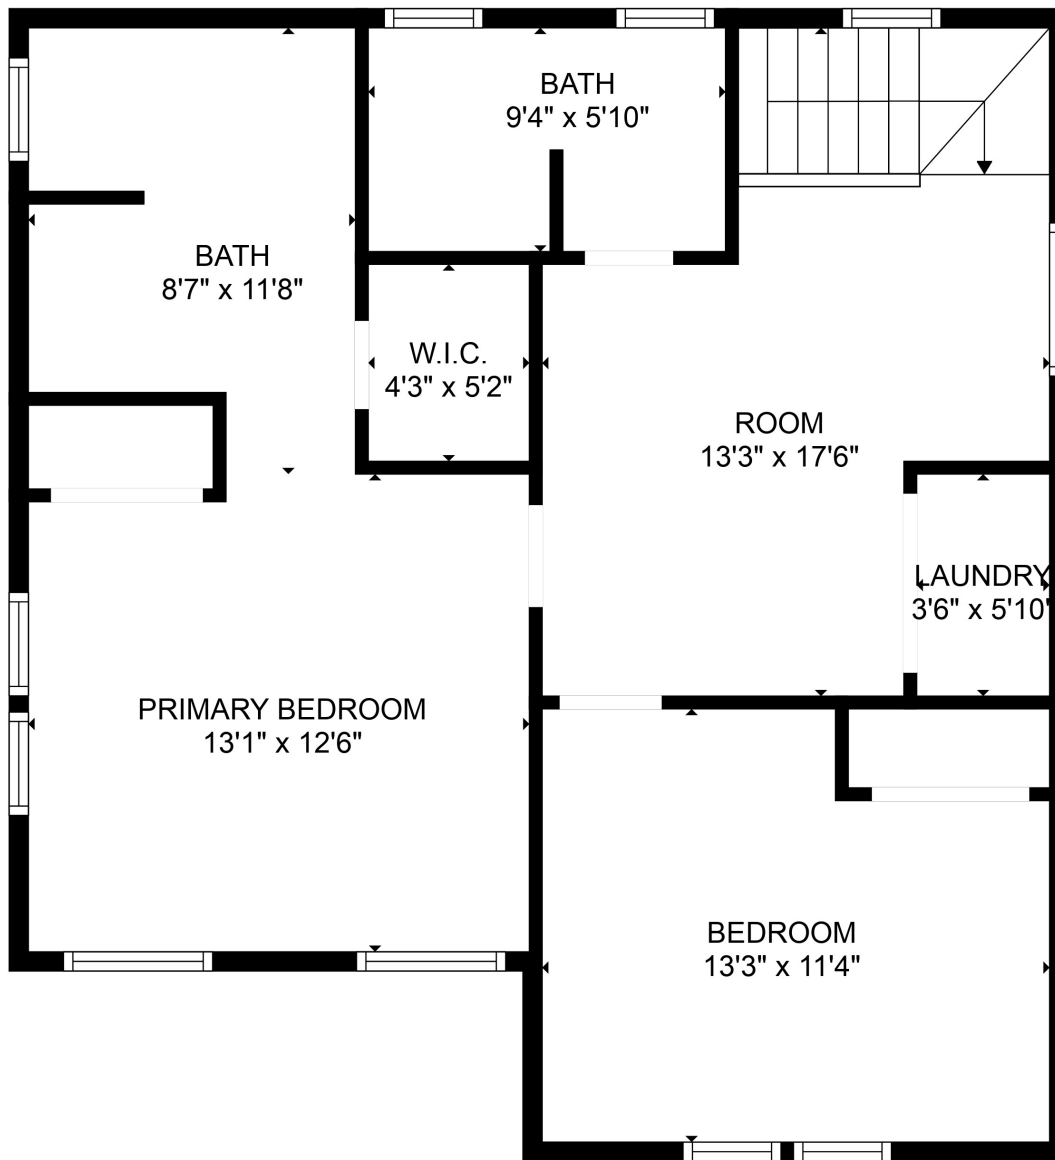

Total scanned area: 1554 sq. ft

MEASUREMENTS ARE CALCULATED BY CUBICASA TECHNOLOGY. DEEMED HIGHLY RELIABLE BUT NOT GUARANTEED.

Total scanned area: 1554 sq. ft

MEASUREMENTS ARE CALCULATED BY CUBICASA TECHNOLOGY. DEEMED HIGHLY RELIABLE BUT NOT GUARANTEED.

Total scanned area: 1554 sq. ft

MEASUREMENTS ARE CALCULATED BY CUBICASA TECHNOLOGY. DEEMED HIGHLY RELIABLE BUT NOT GUARANTEED.