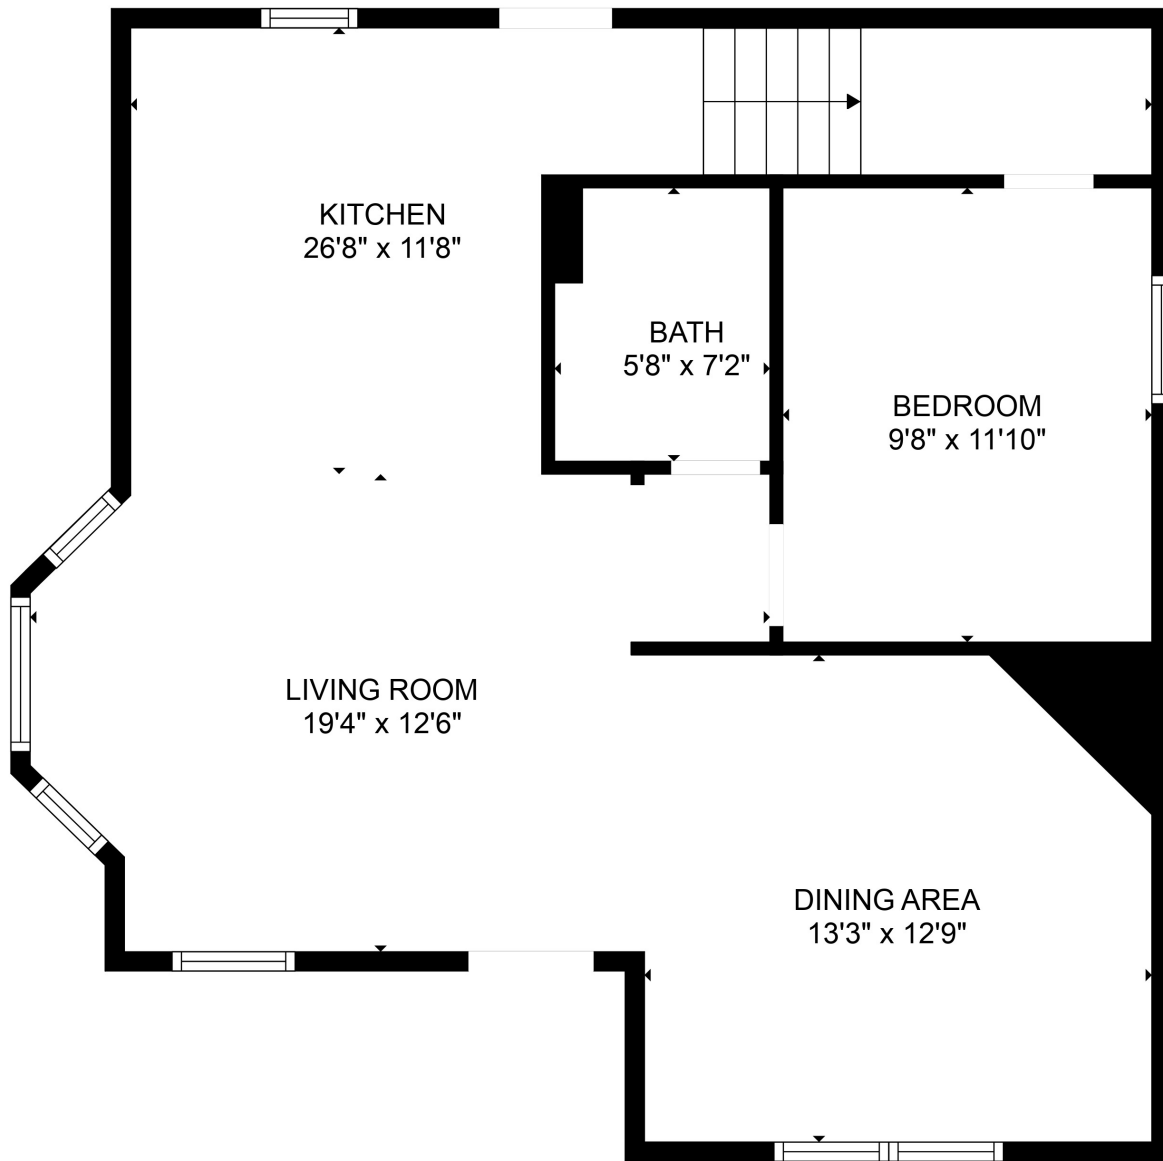

Total scanned area: 1554 sq. ft

MEASUREMENTS ARE CALCULATED BY CUBICASA TECHNOLOGY. DEEMED HIGHLY RELIABLE BUT NOT GUARANTEED.

Total scanned area: 1554 sq. ft

MEASUREMENTS ARE CALCULATED BY CUBICASA TECHNOLOGY. DEEMED HIGHLY RELIABLE BUT NOT GUARANTEED.

Total scanned area: 1554 sq. ft

MEASUREMENTS ARE CALCULATED BY CUBICASA TECHNOLOGY. DEEMED HIGHLY RELIABLE BUT NOT GUARANTEED.