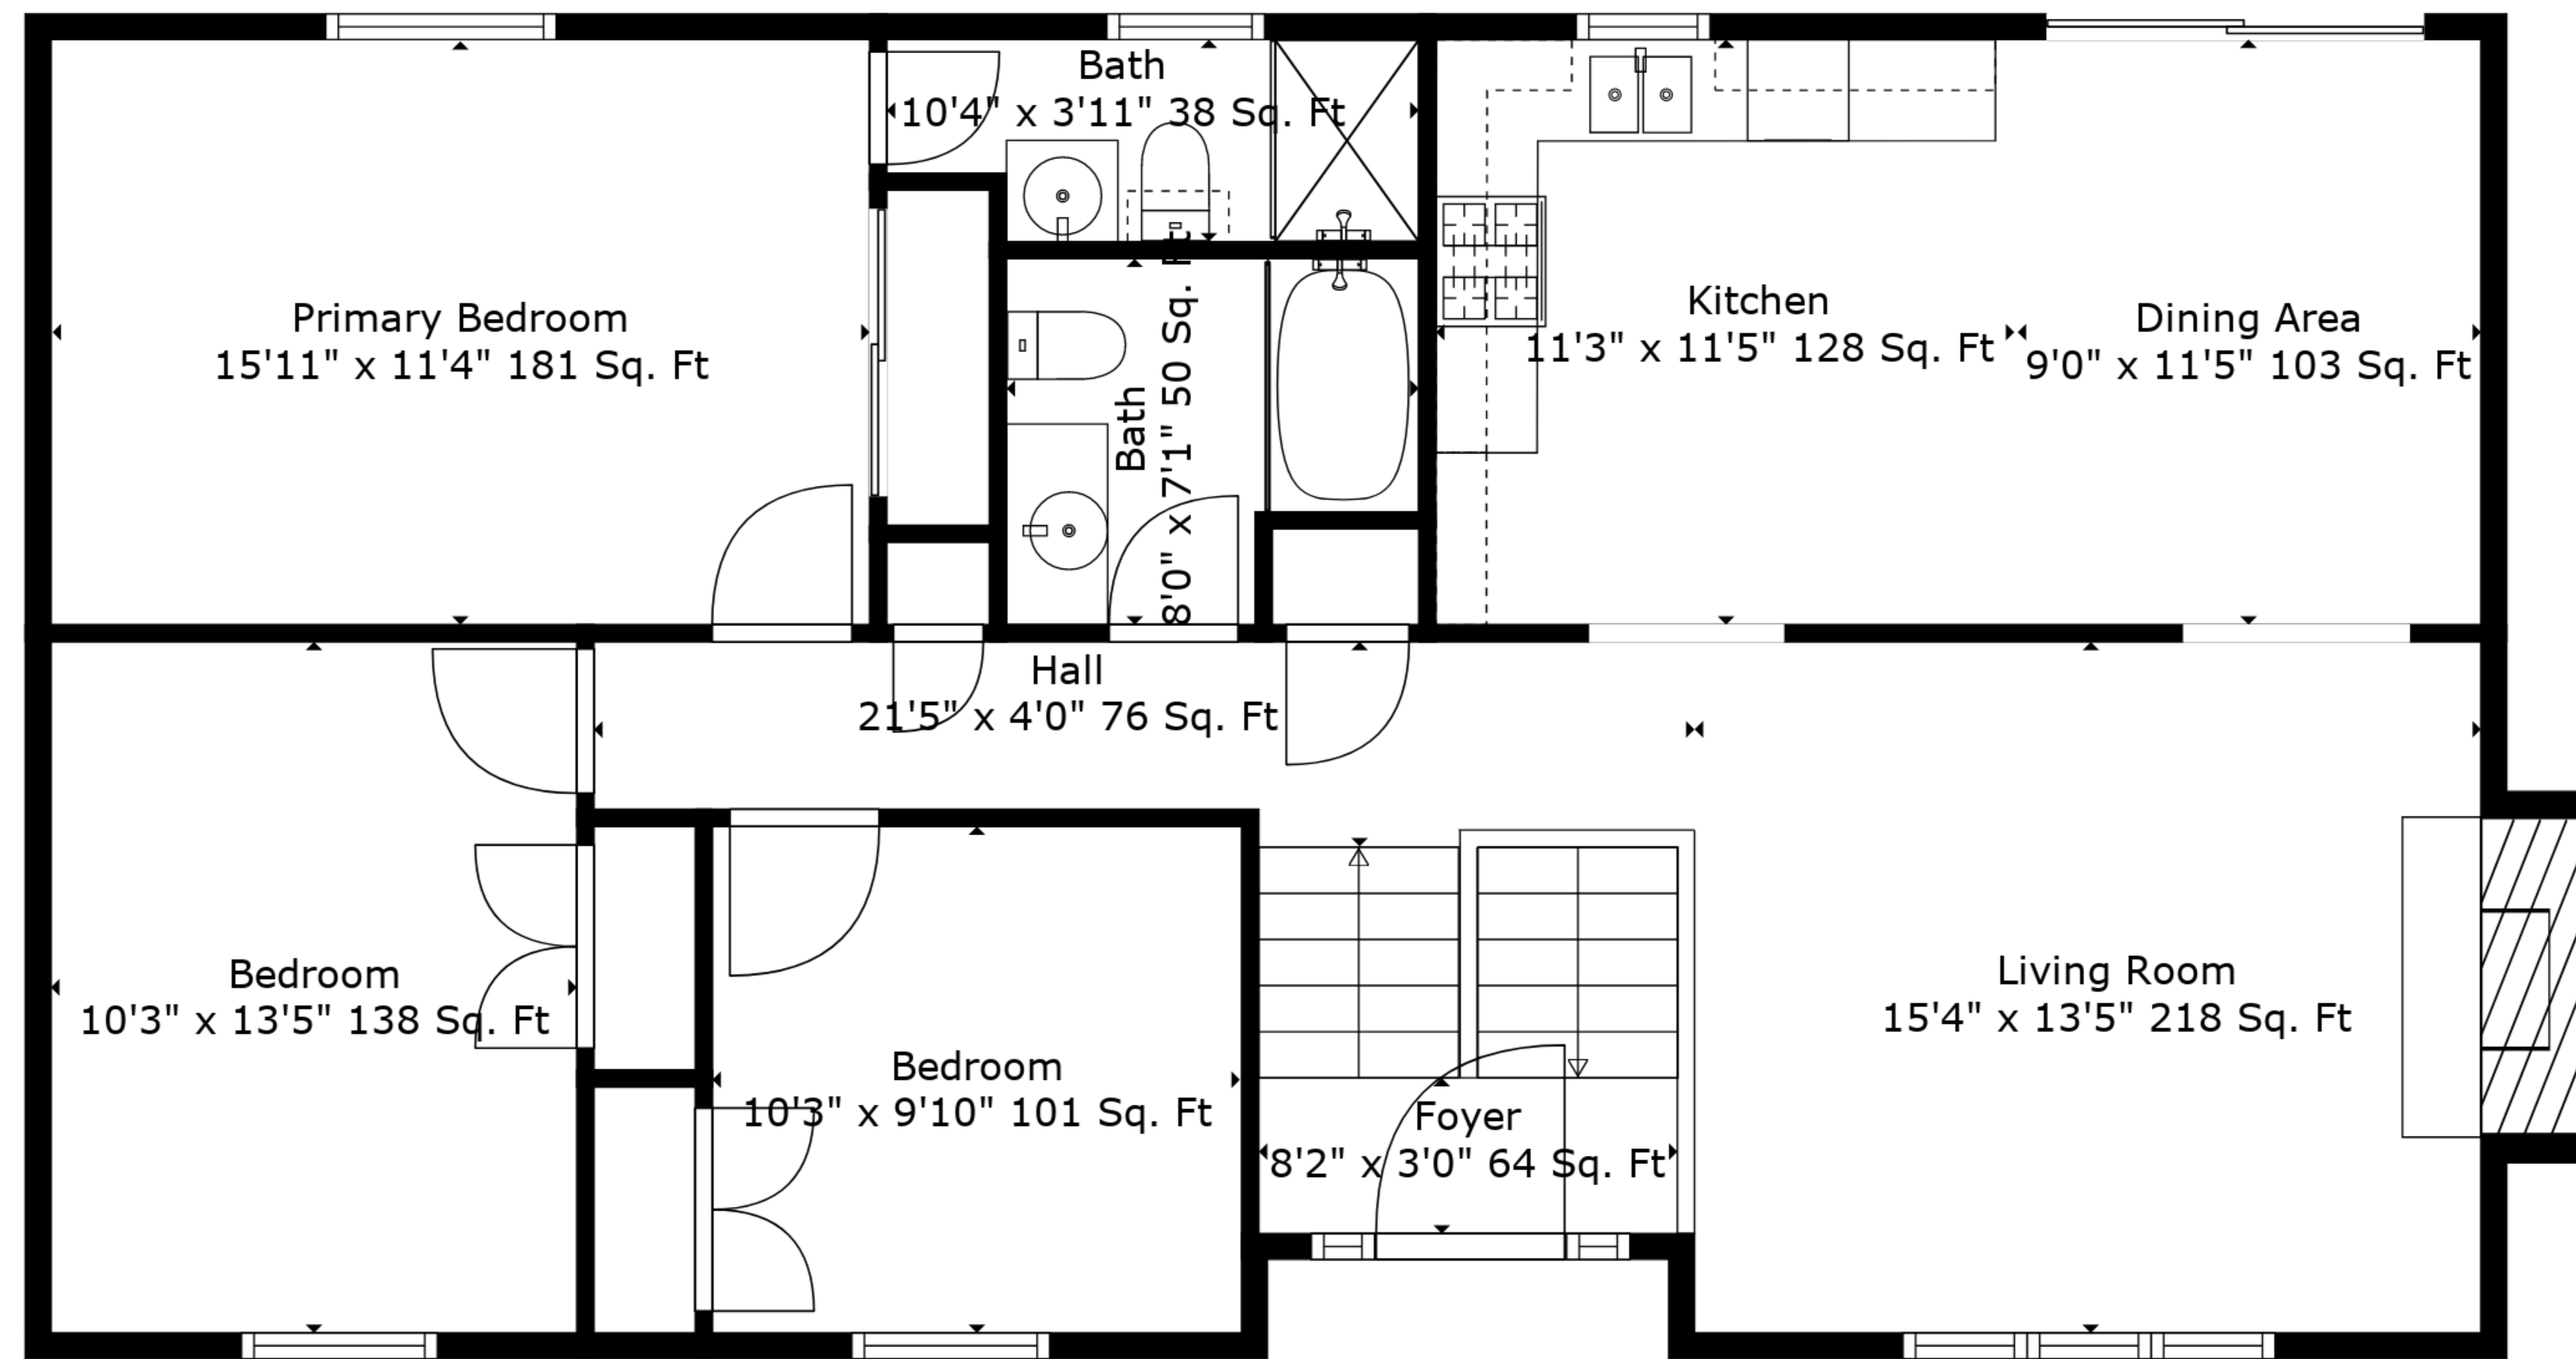

TOTAL: 1664 sq. ft
 FLOOR 1: 487 sq. ft, FLOOR 2: 1177 sq. ft
 EXCLUDED AREAS: GARAGE: 526 sq. ft, UTILITY: 76 sq. ft, FIREPLACE: 28 sq. ft

Measurements Are Deemed Highly Reliable But Not Guaranteed.

TOTAL: 1664 sq. ft

FLOOR 1: 487 sq. ft, FLOOR 2: 1177 sq. ft

EXCLUDED AREAS: GARAGE: 526 sq. ft, UTILITY: 76 sq. ft, FIREPLACE: 28 sq. ft

Measurements Are Deemed Highly Reliable But Not Guaranteed.

Floor 2

Floor 1

TOTAL: 1664 sq. ft
 FLOOR 1: 487 sq. ft, FLOOR 2: 1177 sq. ft
 EXCLUDED AREAS: GARAGE: 526 sq. ft, UTILITY: 76 sq. ft, FIREPLACE: 28 sq. ft