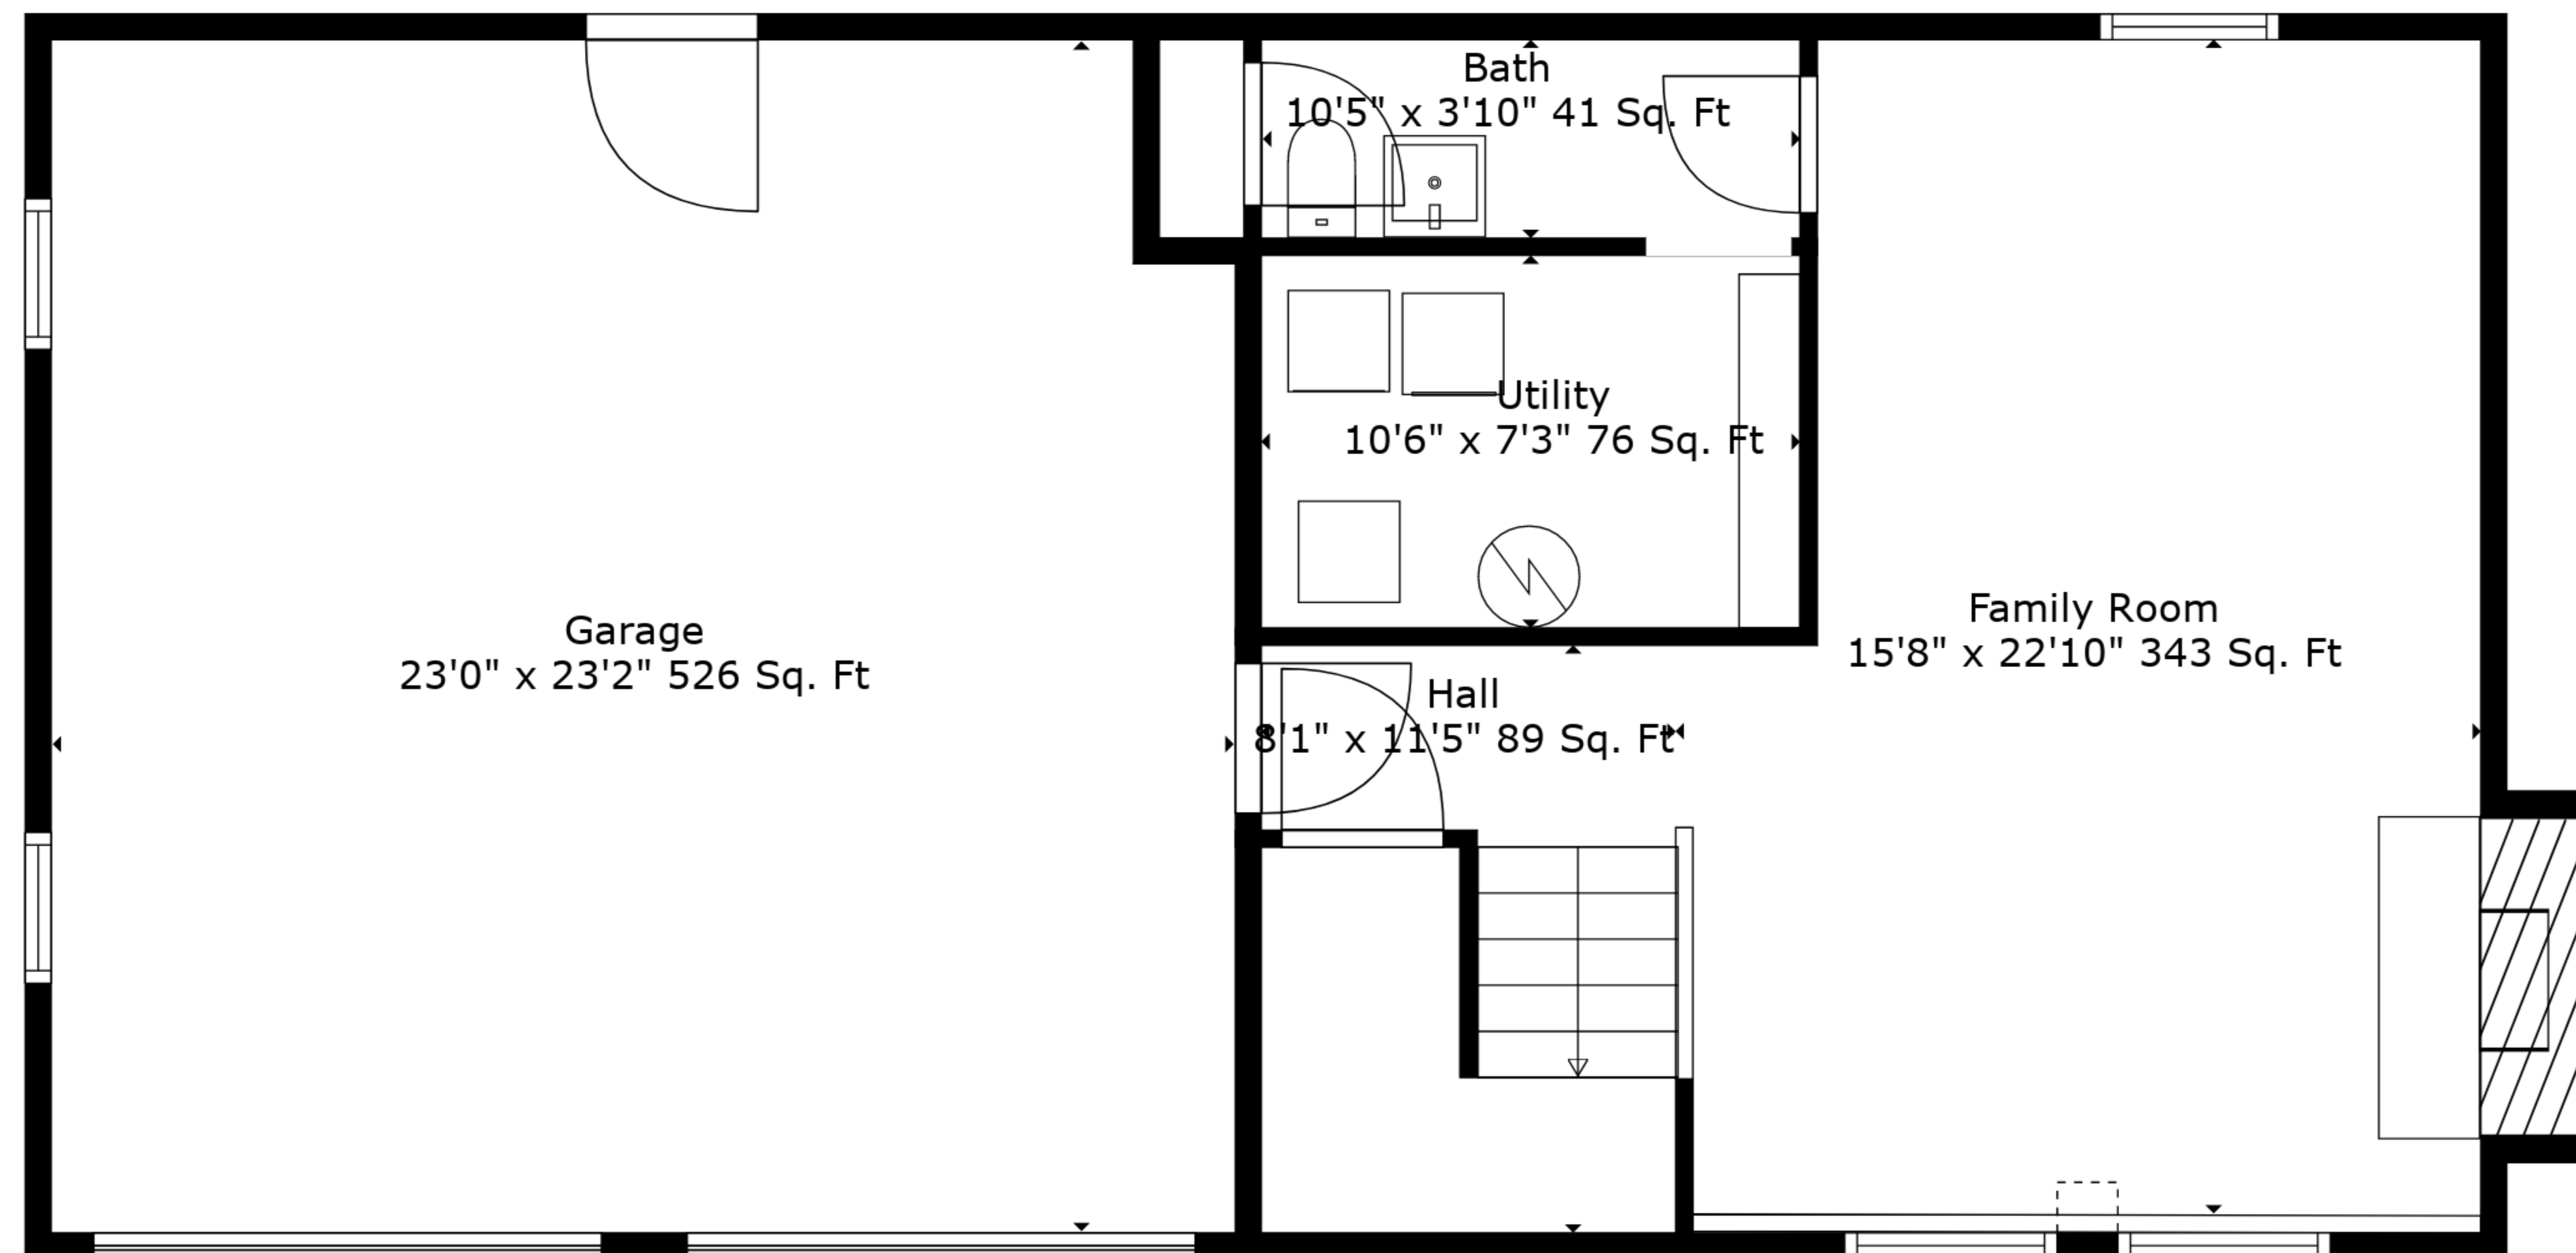

TOTAL: 1664 sq. ft
 FLOOR 1: 487 sq. ft, FLOOR 2: 1177 sq. ft
 EXCLUDED AREAS: GARAGE: 526 sq. ft, UTILITY: 76 sq. ft, FIREPLACE: 28 sq. ft

Measurements Are Deemed Highly Reliable But Not Guaranteed.

TOTAL: 1664 sq. ft

FLOOR 1: 487 sq. ft, FLOOR 2: 1177 sq. ft

EXCLUDED AREAS: GARAGE: 526 sq. ft, UTILITY: 76 sq. ft, FIREPLACE: 28 sq. ft

Measurements Are Deemed Highly Reliable But Not Guaranteed.

Floor 2

Floor 1

TOTAL: 1664 sq. ft
 FLOOR 1: 487 sq. ft, FLOOR 2: 1177 sq. ft
 EXCLUDED AREAS: GARAGE: 526 sq. ft, UTILITY: 76 sq. ft, FIREPLACE: 28 sq. ft