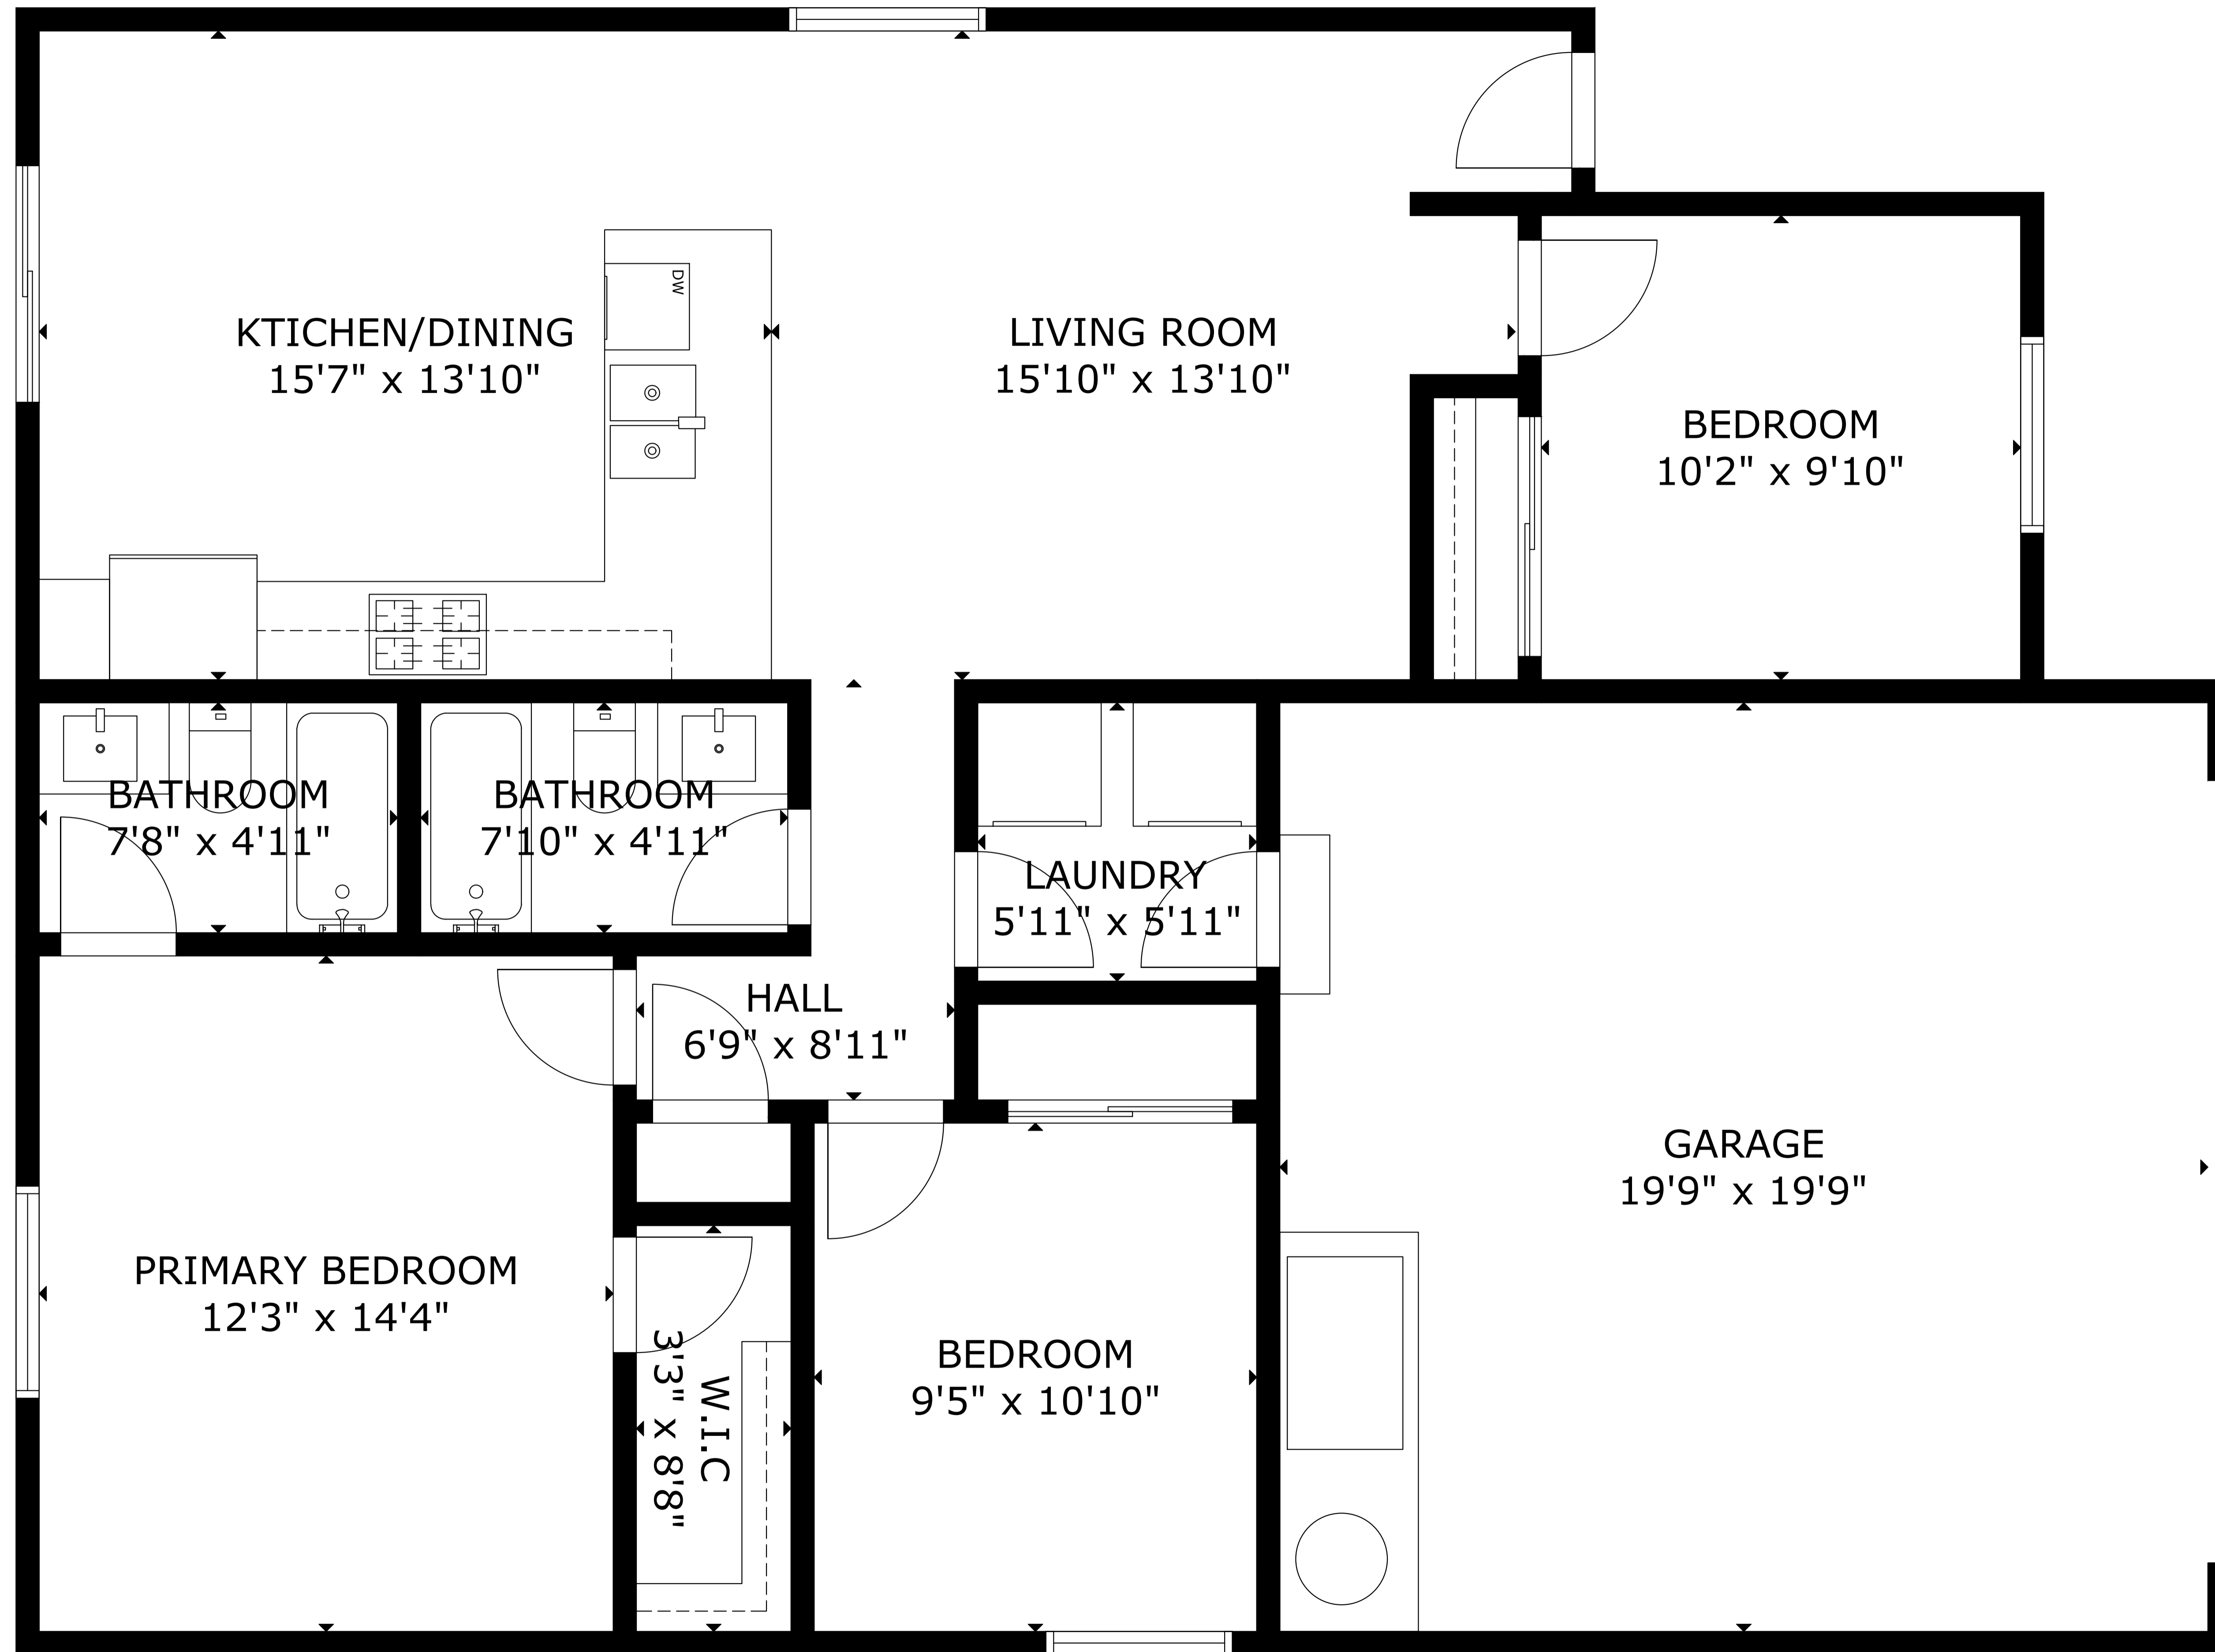

# 1901 Letizia Lane, Belen NM

GROSS EXTERNAL AREA

TOTAL: 1,145 sq ft

FLOOR 1: 1,145 sq ft

EXCLUDED AREAS: GARAGE: 390 sq ft

SIZE AND DIMENSIONS ARE APPROXIMATE, ACTUAL MAY VARY