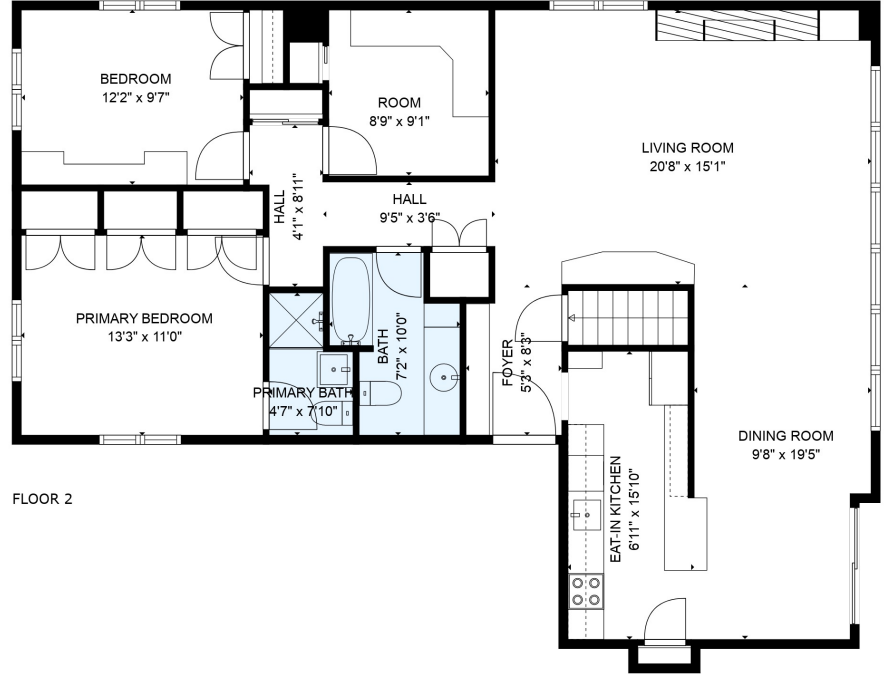

FLOOR 1

FLOOR 2

Total scanned area: 2655 sq. ft

SIZES AND DIMENSIONS ARE ESTIMATED

Total scanned area: 2655 sq. ft

SIZES AND DIMENSIONS ARE ESTIMATED