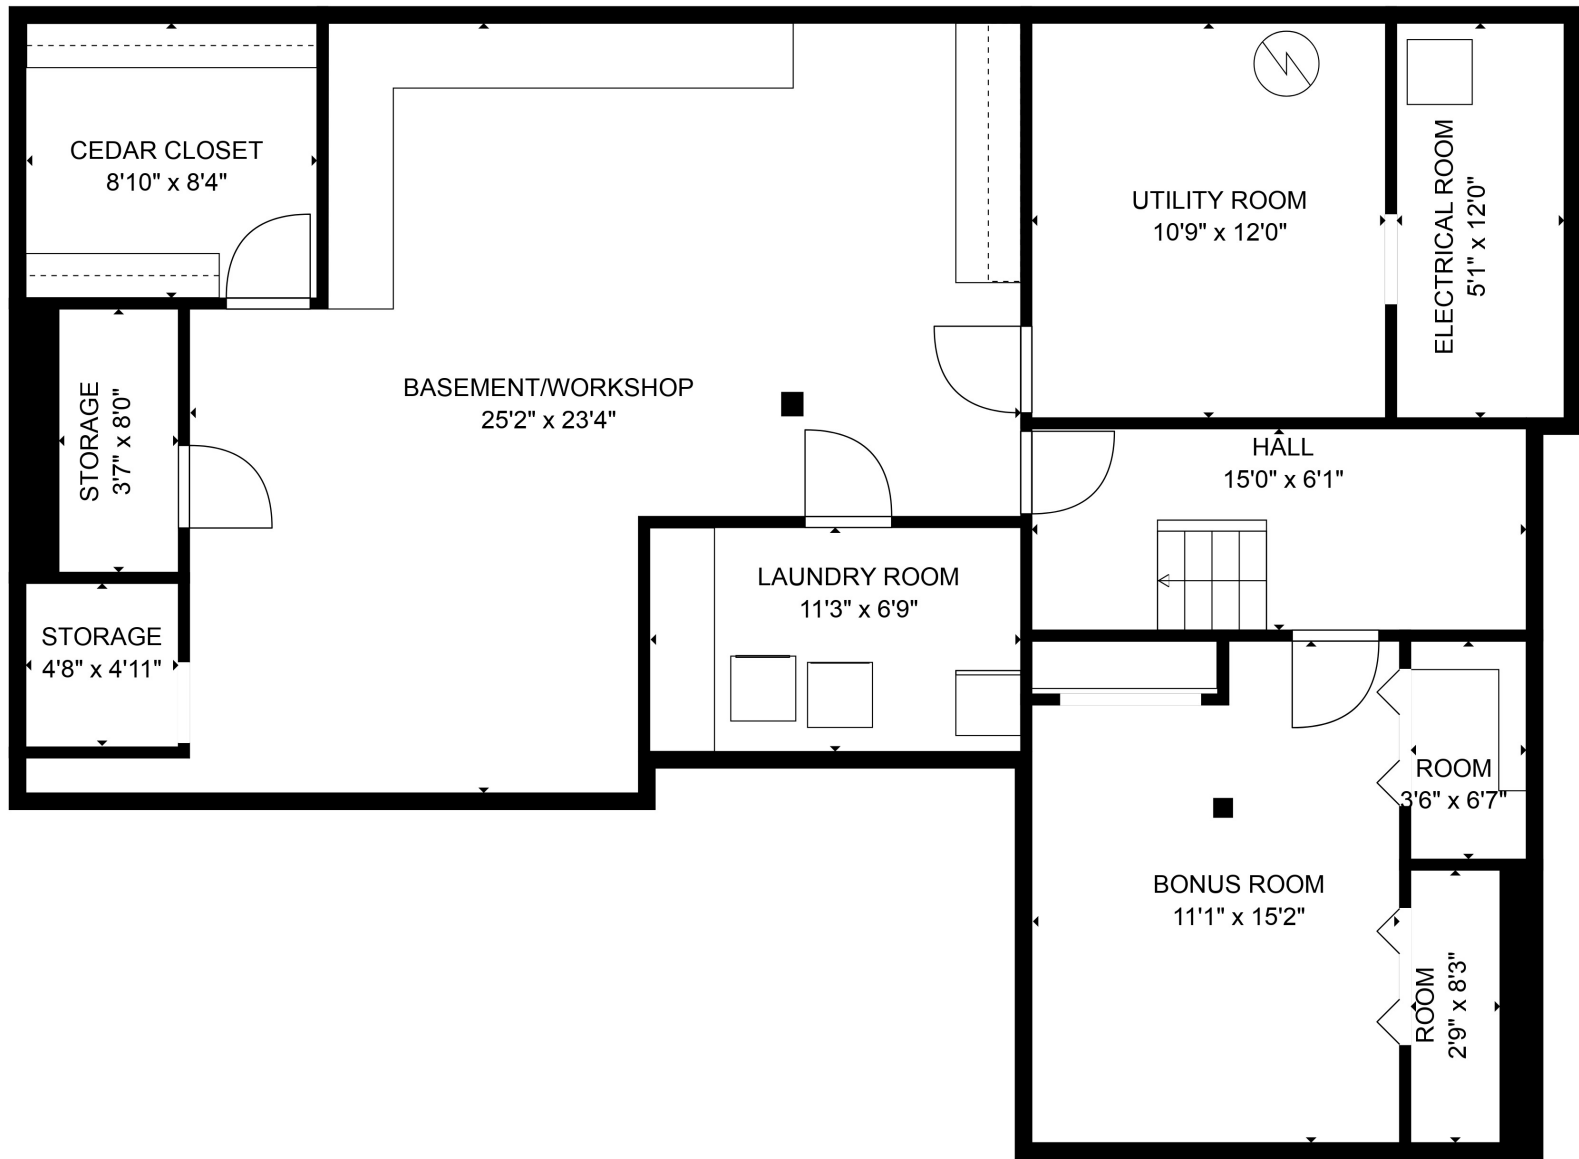

FLOOR 1

FLOOR 2

Total scanned area: 2655 sq. ft

SIZES AND DIMENSIONS ARE ESTIMATED

Total scanned area: 2655 sq. ft

SIZES AND DIMENSIONS ARE ESTIMATED