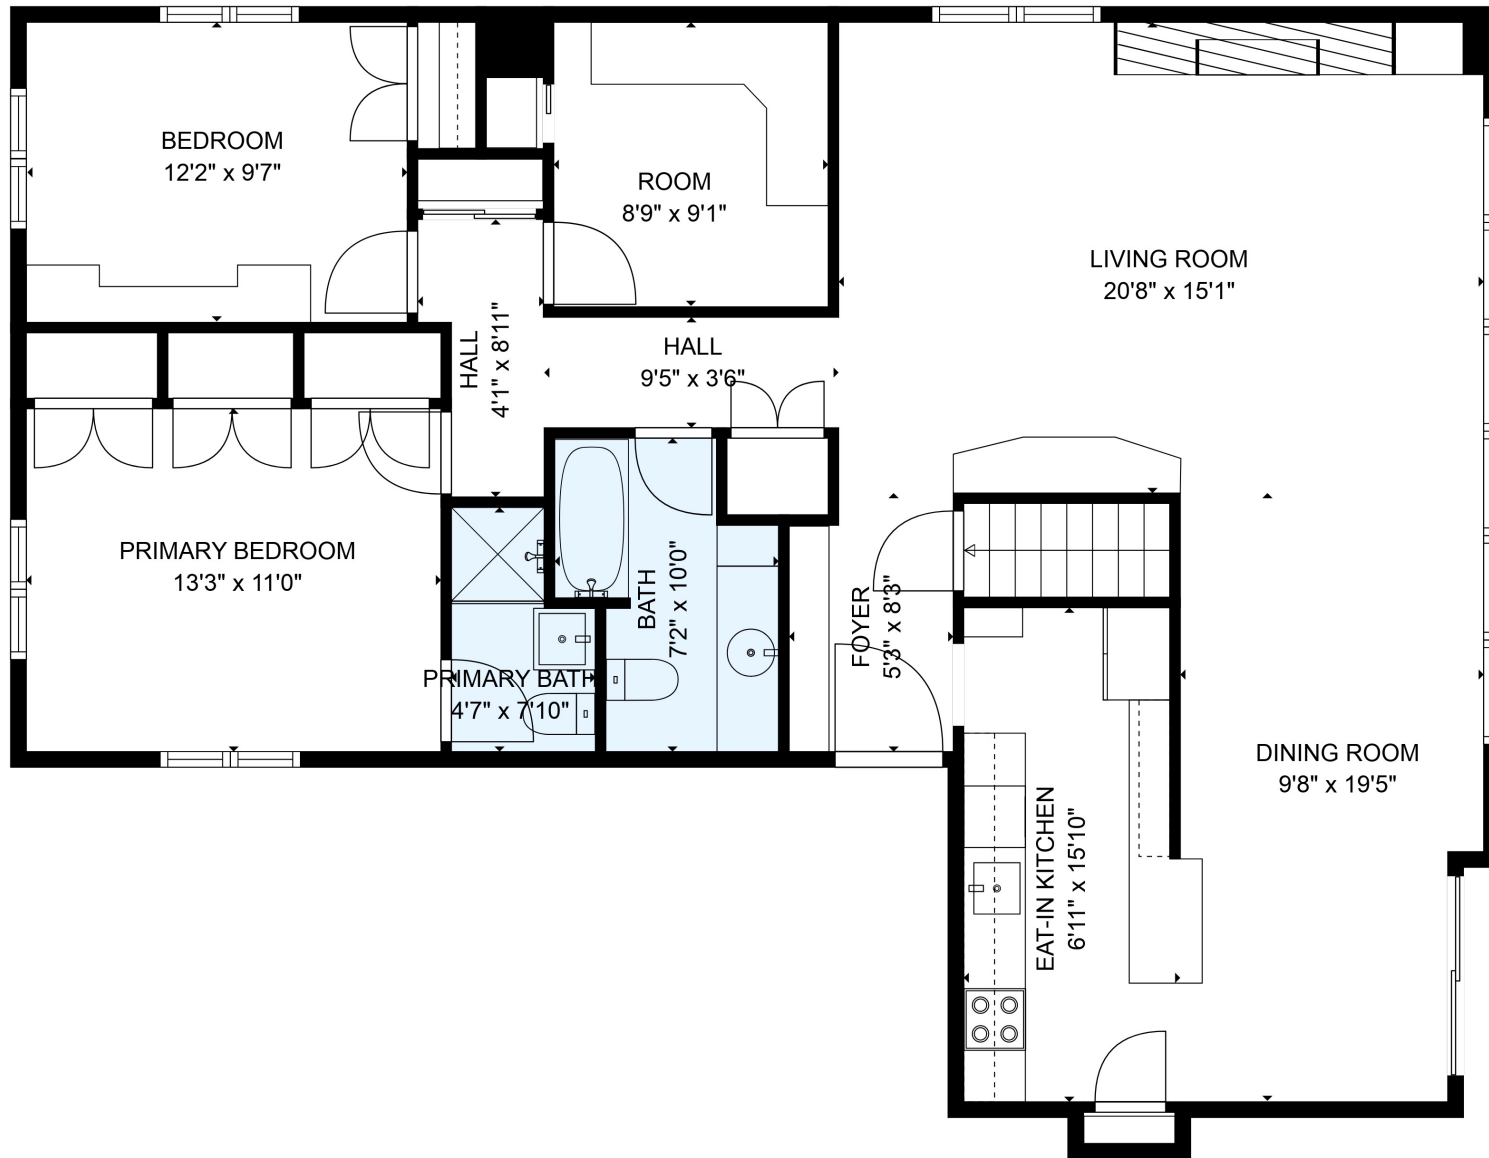

FLOOR 1

FLOOR 2

Total scanned area: 2655 sq. ft

SIZES AND DIMENSIONS ARE ESTIMATED

Total scanned area: 2655 sq. ft

SIZES AND DIMENSIONS ARE ESTIMATED