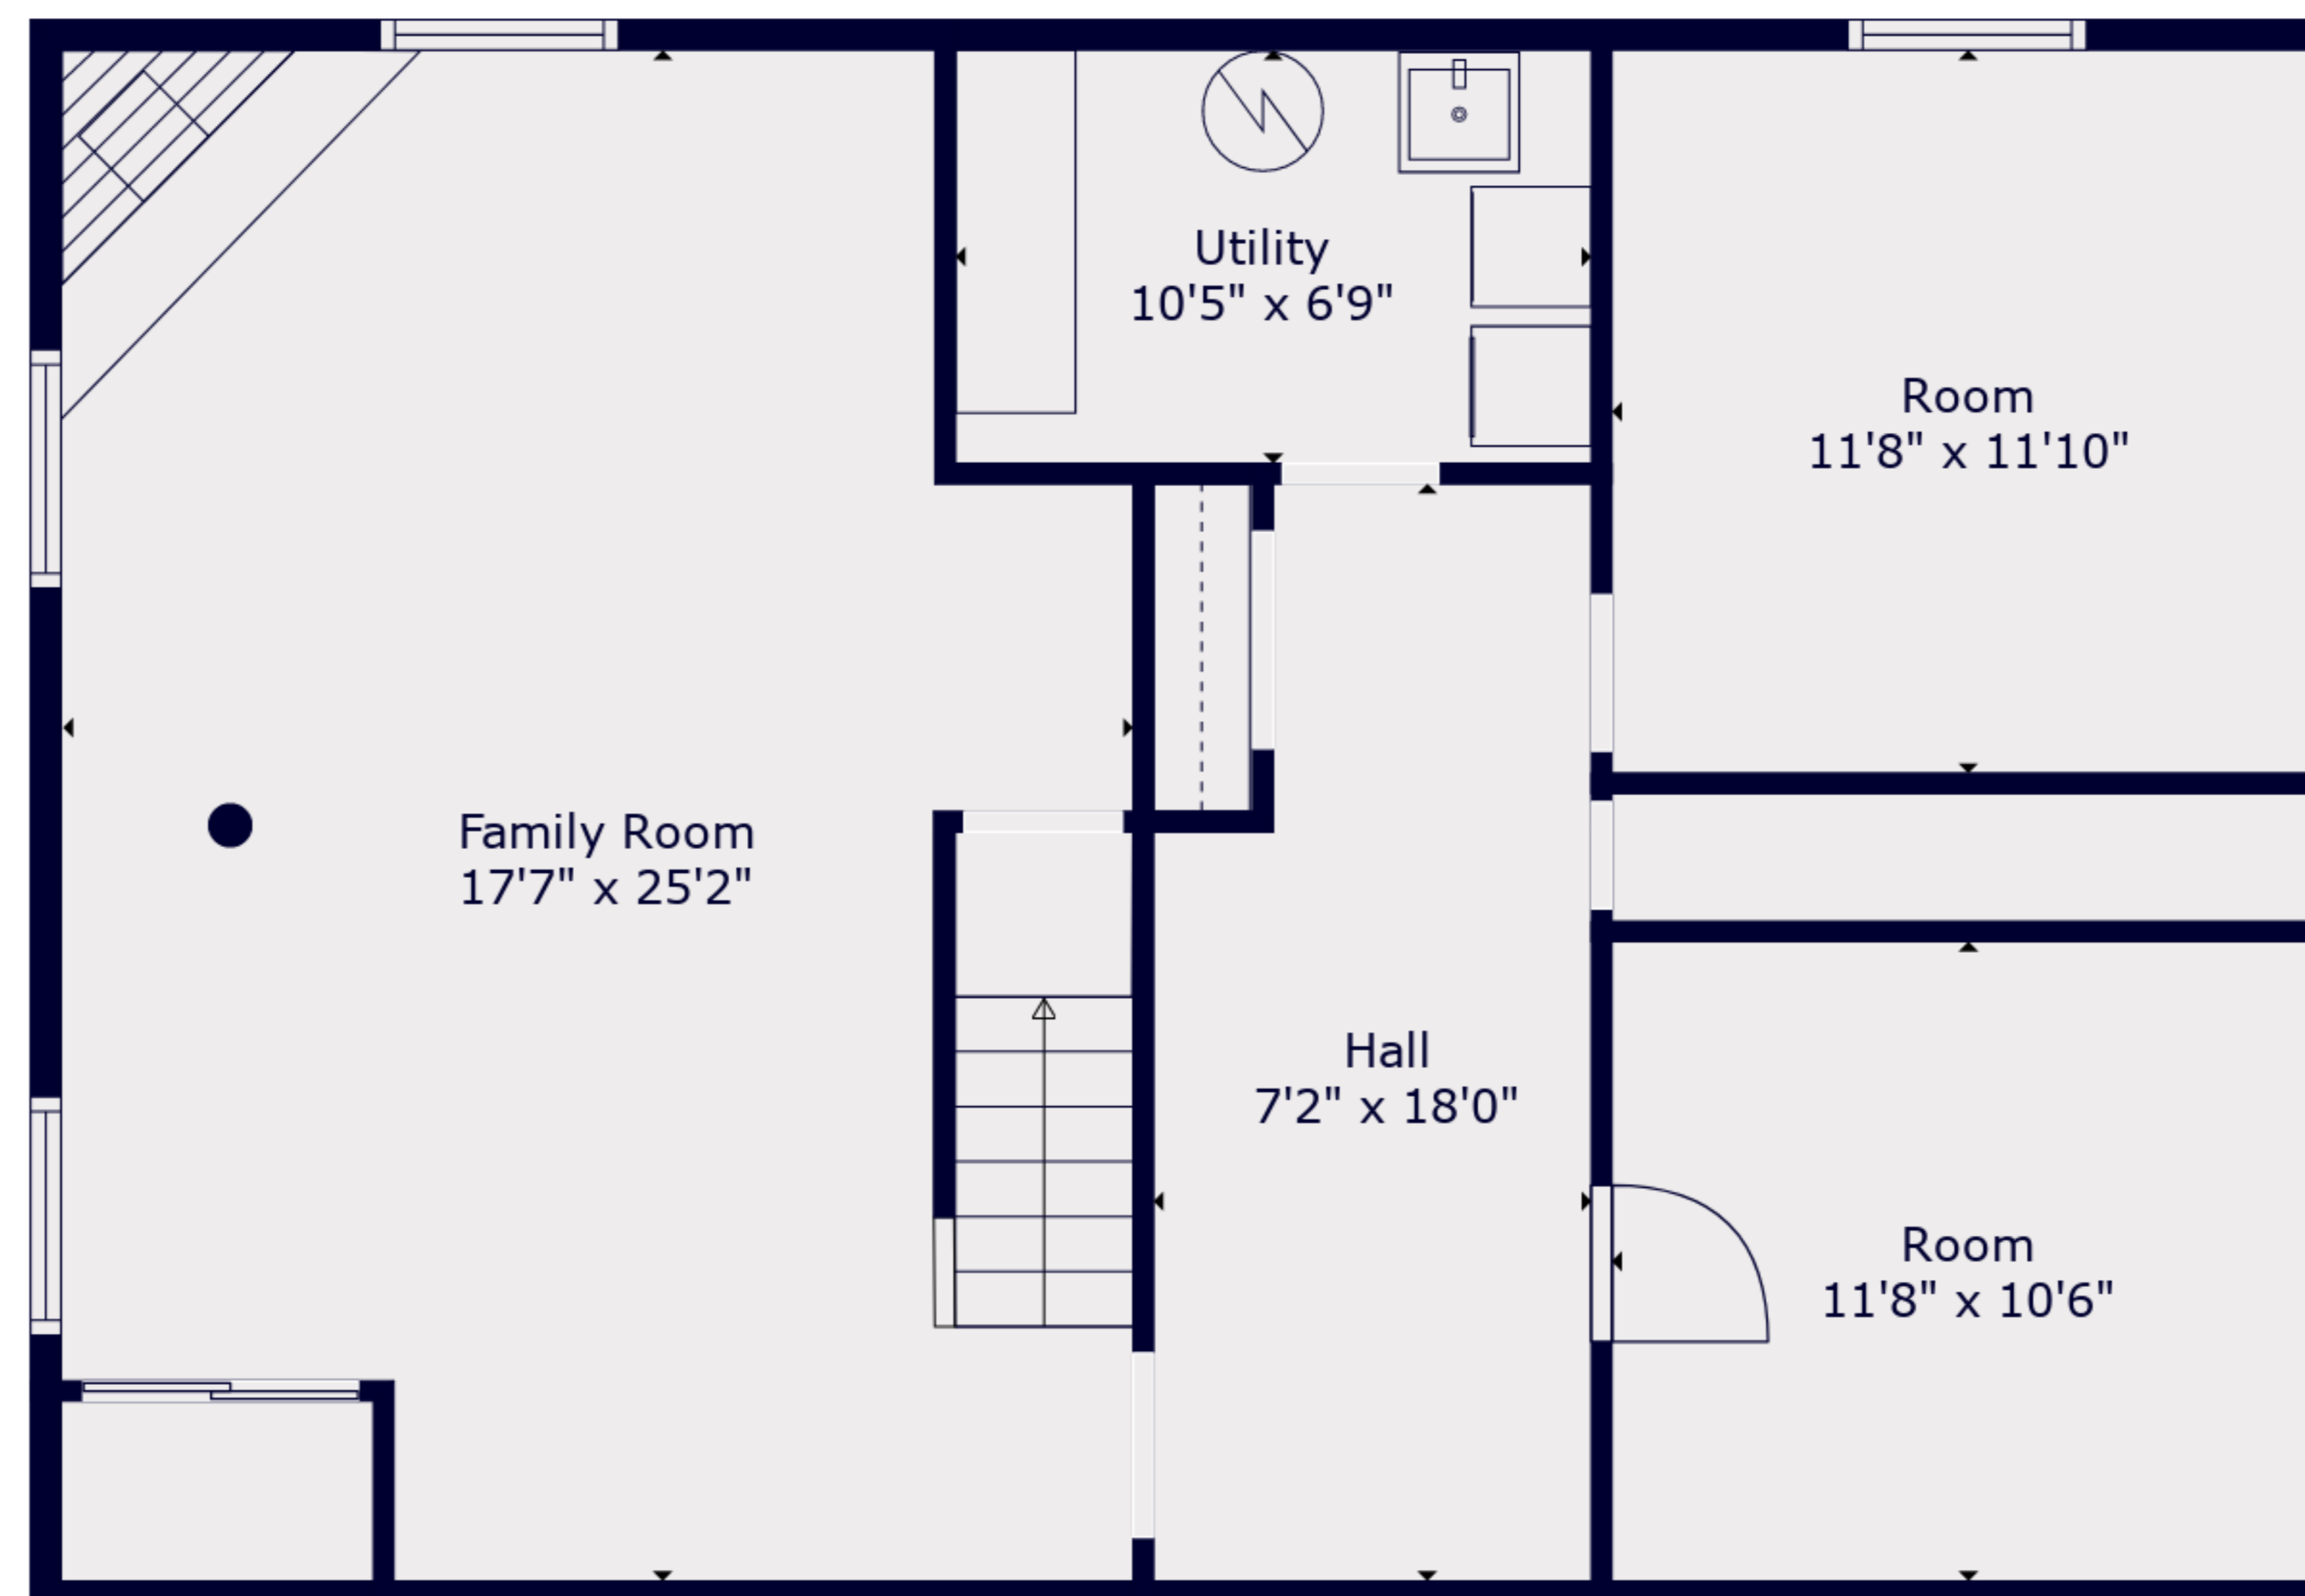

TOTAL: 2234 sq. ft
BELOW GROUND: 935 sq. ft, FLOOR 2: 1299 sq. ft
EXCLUDED AREAS: SCREENED PORCH: 180 sq. ft

TOTAL: 2234 sq. ft
 BELOW GROUND: 935 sq. ft, FLOOR 2: 1299 sq. ft
 EXCLUDED AREAS: SCREENED PORCH: 180 sq. ft

Floor 2

Floor 1

TOTAL: 2234 sq. ft
 BELOW GROUND: 935 sq. ft, FLOOR 2: 1299 sq. ft
 EXCLUDED AREAS: SCREENED PORCH: 180 sq. ft