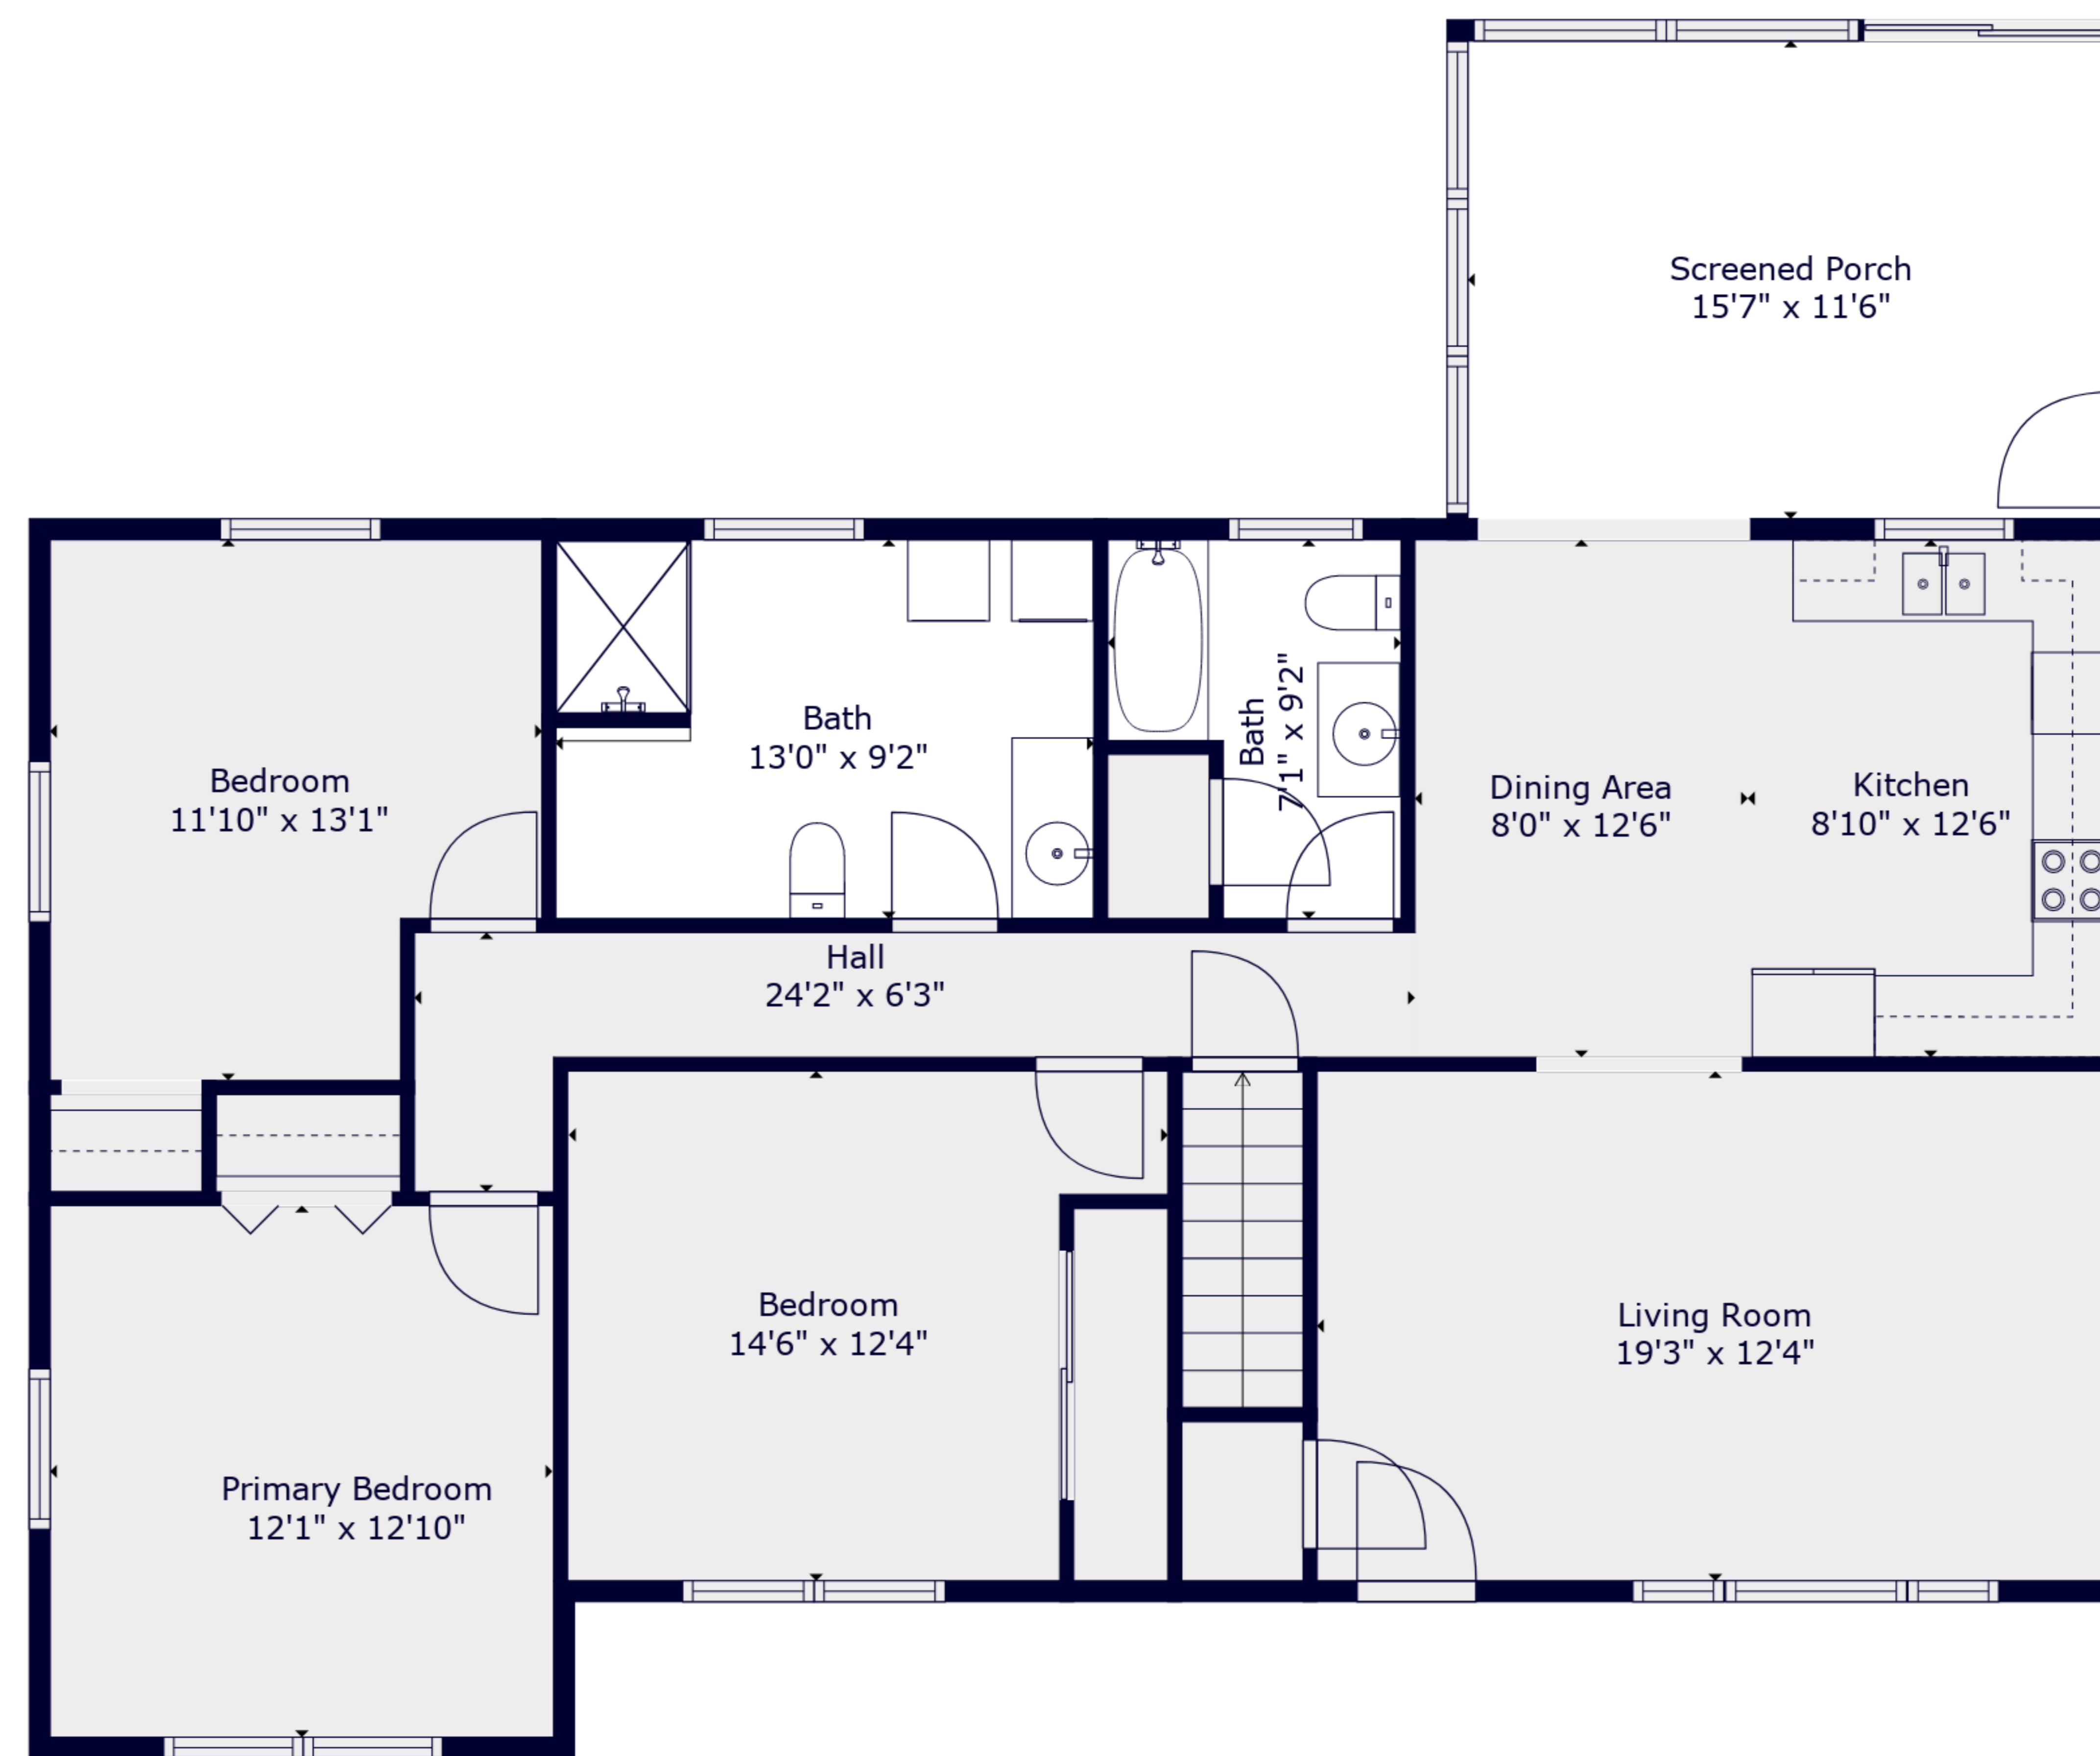

TOTAL: 2234 sq. ft
BELOW GROUND: 935 sq. ft, FLOOR 2: 1299 sq. ft
EXCLUDED AREAS: SCREENED PORCH: 180 sq. ft

TOTAL: 2234 sq. ft
 BELOW GROUND: 935 sq. ft, FLOOR 2: 1299 sq. ft
 EXCLUDED AREAS: SCREENED PORCH: 180 sq. ft

Floor 2

Floor 1

TOTAL: 2234 sq. ft
 BELOW GROUND: 935 sq. ft, FLOOR 2: 1299 sq. ft
 EXCLUDED AREAS: SCREENED PORCH: 180 sq. ft