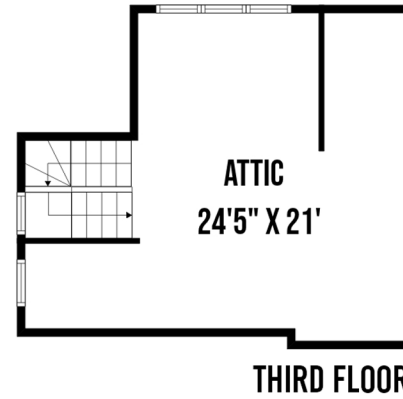

# 328 MANOR ROAD DOUGLSTON NY

PREPARED BY HOME MEDIA GROUP INC. TEL 212-731-2301

THIS FLOOR PLAN ILLUSTRATION IS AN APPROXIMATION OF EXISTING STRUCTURES AND FEATURES AND IS PROVIDED FOR CONVENIENCE ONLY WITH THE PERMISSION OF THE SELLER. ALL MEASUREMENTS ARE APPROXIMATE AND NOT GUARANTEED TO BE EXACT OR TO SCALE.