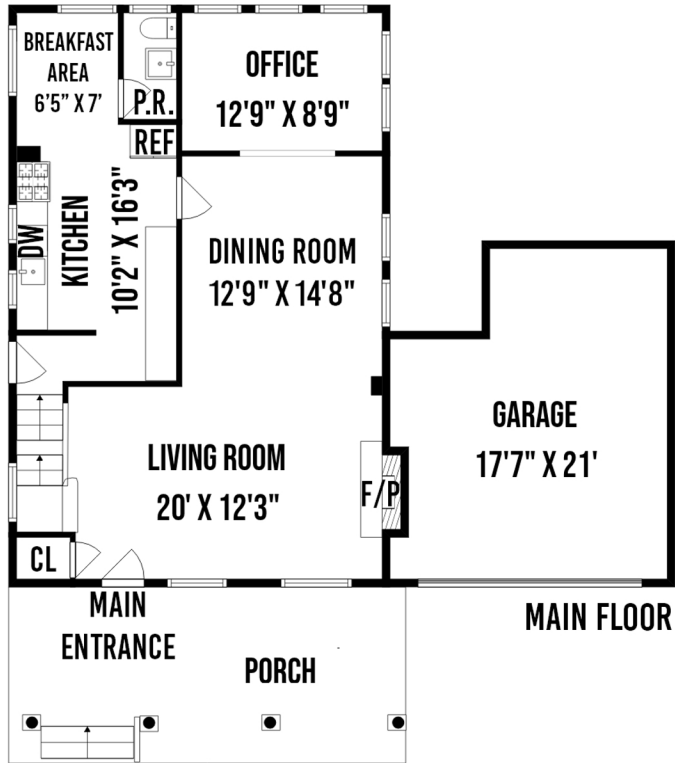

# 328 MANOR ROAD DOUGLSTON NY

PREPARED BY HOME MEDIA GROUP INC. TEL 212-731-2301

THIS FLOOR PLAN ILLUSTRATION IS AN APPROXIMATION OF EXISTING STRUCTURES AND FEATURES AND IS PROVIDED FOR CONVENIENCE ONLY WITH THE PERMISSION OF THE SELLER. ALL MEASUREMENTS ARE APPROXIMATE AND NOT GUARANTEED TO BE EXACT OR TO SCALE.