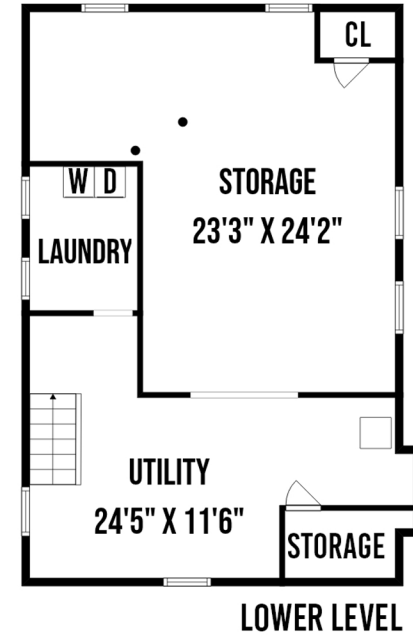

# 328 MANOR ROAD DOUGLSTON NY

PREPARED BY HOME MEDIA GROUP INC. TEL 212-731-2301

THIS FLOOR PLAN ILLUSTRATION IS AN APPROXIMATION OF EXISTING STRUCTURES AND FEATURES AND IS PROVIDED FOR CONVENIENCE ONLY WITH THE PERMISSION OF THE SELLER. ALL MEASUREMENTS ARE APPROXIMATE AND NOT GUARANTEED TO BE EXACT OR TO SCALE.