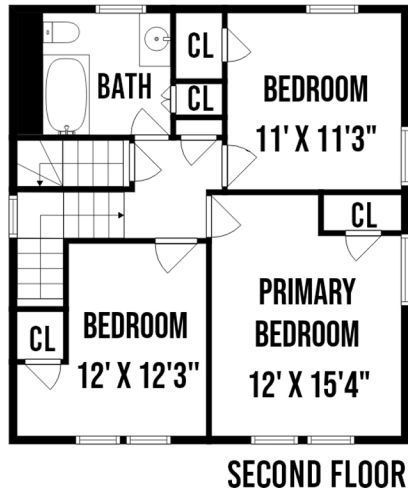

# 328 MANOR ROAD DOUGLSTON NY

PREPARED BY HOME MEDIA GROUP INC. TEL 212-731-2301

THIS FLOOR PLAN ILLUSTRATION IS AN APPROXIMATION OF EXISTING STRUCTURES AND FEATURES AND IS PROVIDED FOR CONVENIENCE ONLY WITH THE PERMISSION OF THE SELLER. ALL MEASUREMENTS ARE APPROXIMATE AND NOT GUARANTEED TO BE EXACT OR TO SCALE.