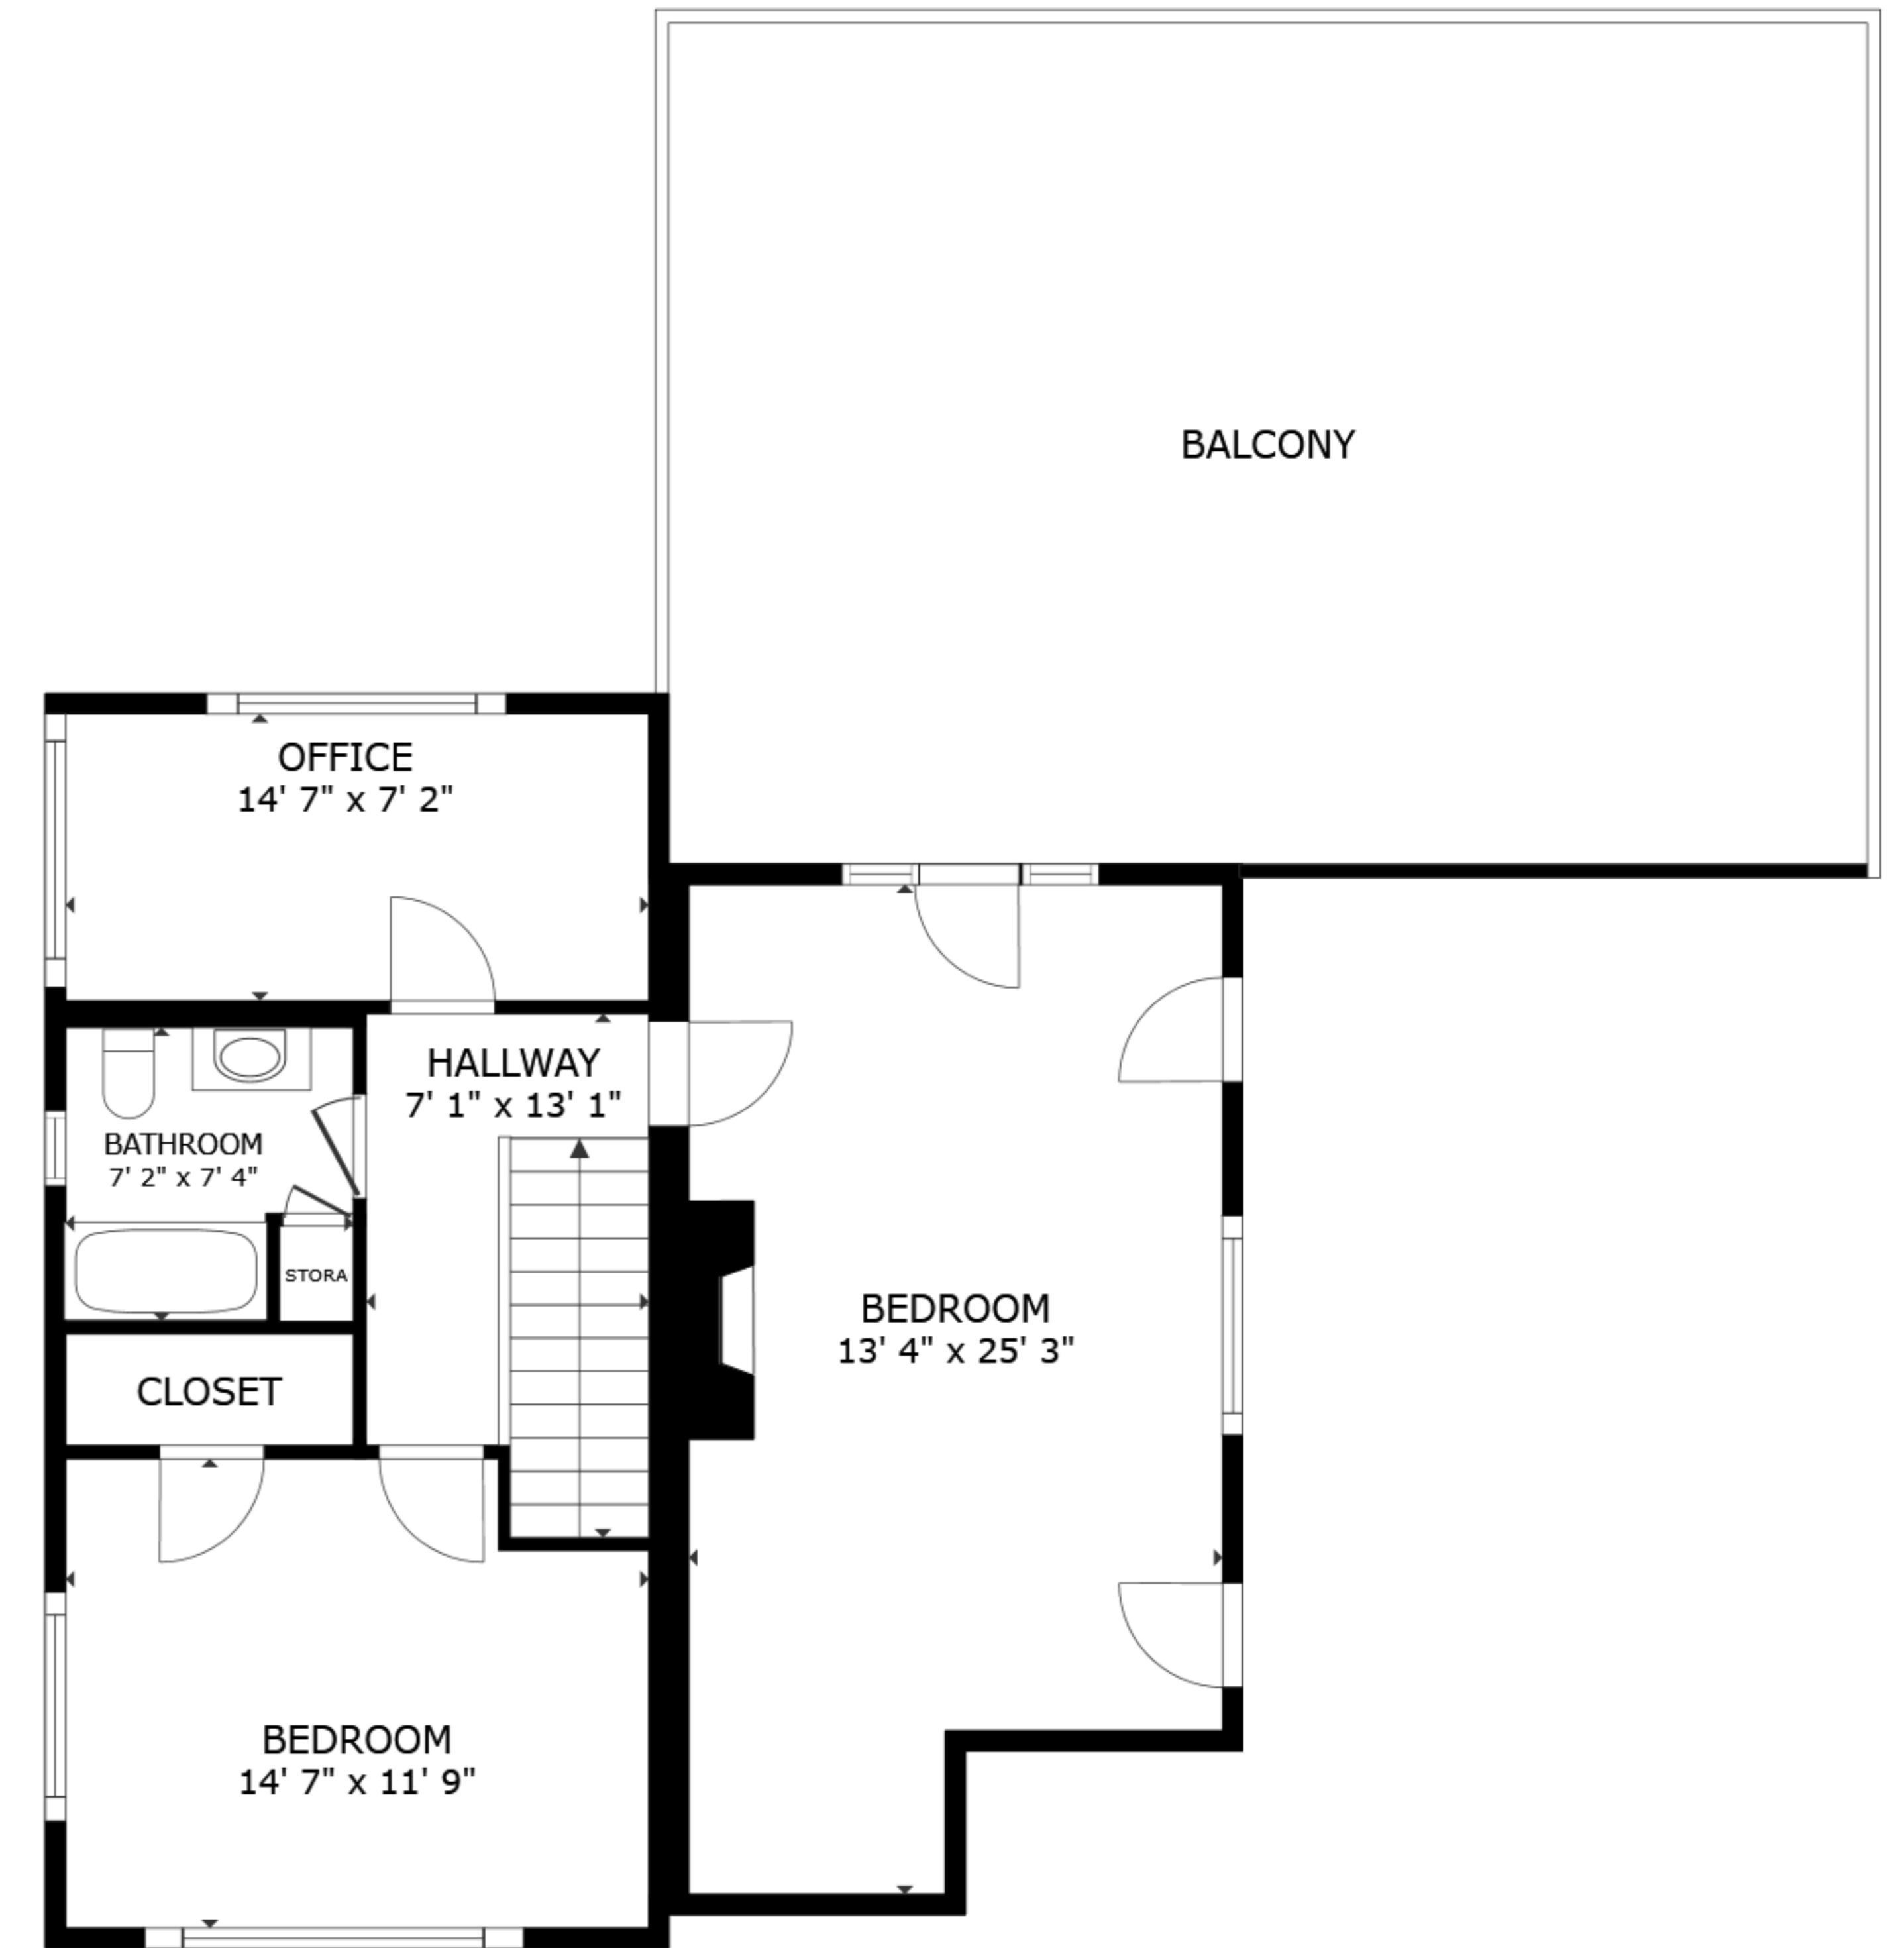

FLOOR 1

FLOOR 2

FLOOR 3

GROSS INTERNAL AREA
 FLOOR 1 457 sq.ft. FLOOR 2 1,559 sq.ft. FLOOR 3 775 sq.ft.
 EXCLUDED AREAS : PATIO 52 sq.ft. DECK 338 sq.ft. VERANDA 27 sq.ft. BALCONY 629 sq.ft.
 TOTAL : 2,790 sq.ft.
 SIZES AND DIMENSIONS ARE APPROXIMATE, ACTUAL MAY VARY.