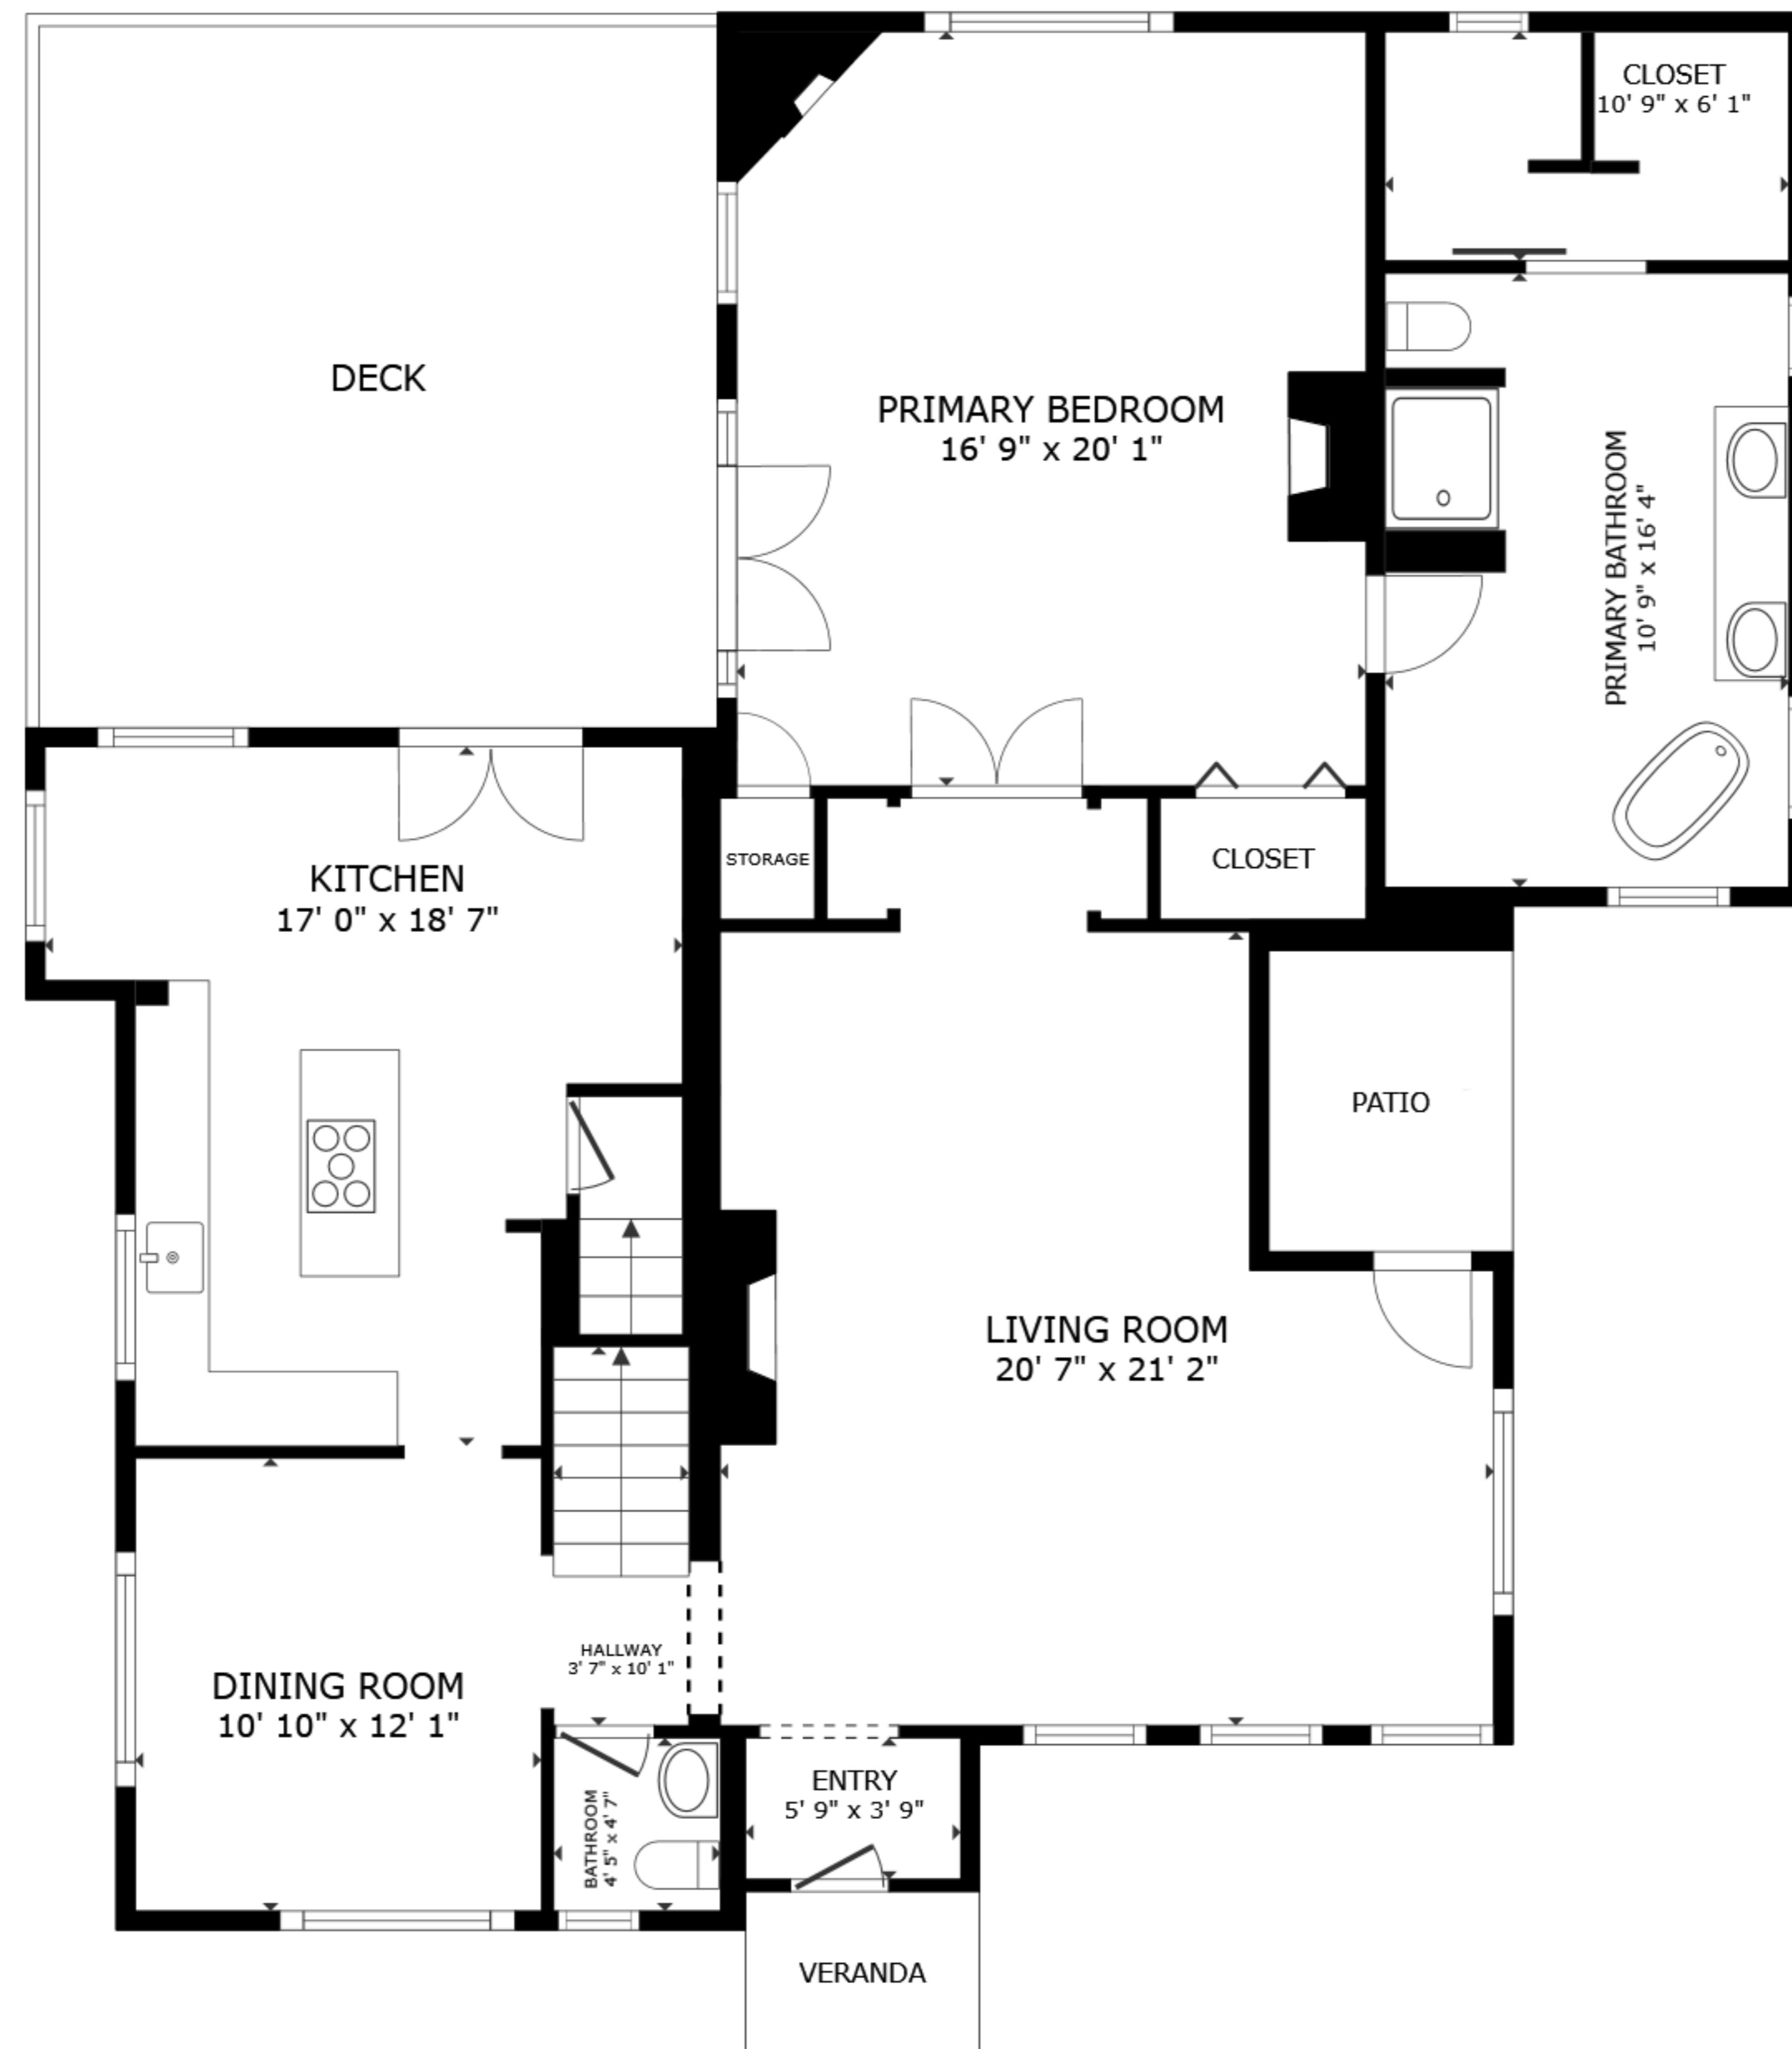

FLOOR 1

FLOOR 2

FLOOR 3

GROSS INTERNAL AREA
 FLOOR 1 457 sq.ft. FLOOR 2 1,559 sq.ft. FLOOR 3 775 sq.ft.
 EXCLUDED AREAS : PATIO 52 sq.ft. DECK 338 sq.ft. VERANDA 27 sq.ft. BALCONY 629 sq.ft.
 TOTAL : 2,790 sq.ft.
 SIZES AND DIMENSIONS ARE APPROXIMATE, ACTUAL MAY VARY.