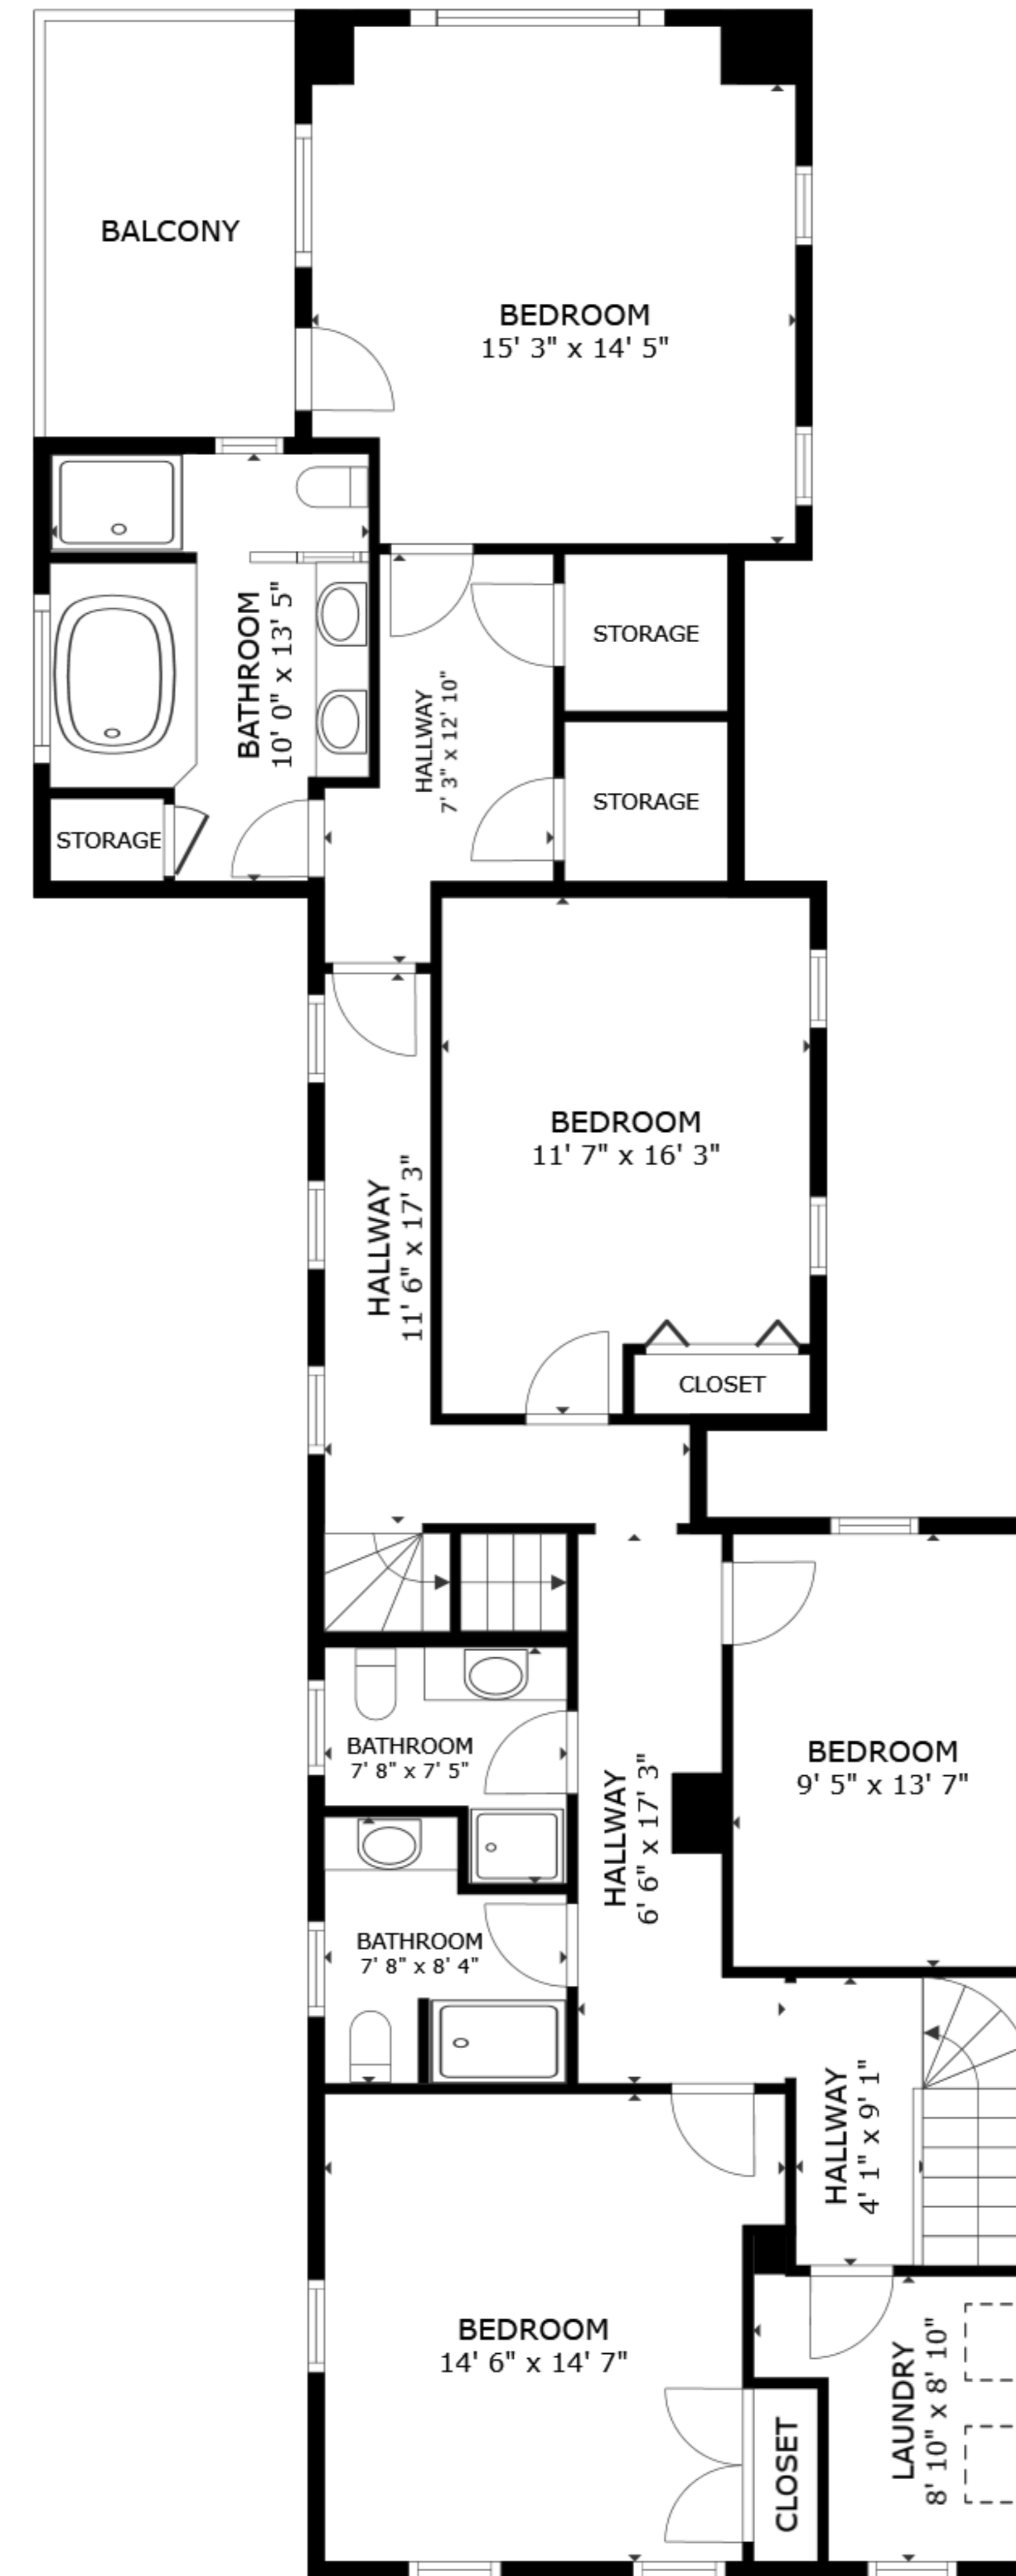

FLOOR 1

FLOOR 2

FLOOR 3

FLOOR 4

GROSS INTERNAL AREA
 FLOOR 1 1,359 sq.ft. FLOOR 2 1,719 sq.ft. FLOOR 3 1,507 sq.ft. FLOOR 4 473 sq.ft.
 EXCLUDED AREAS : BALCONY 103 sq.ft.
 TOTAL : 5,058 sq.ft.

SIZES AND DIMENSIONS ARE APPROXIMATE, ACTUAL MAY VARY.