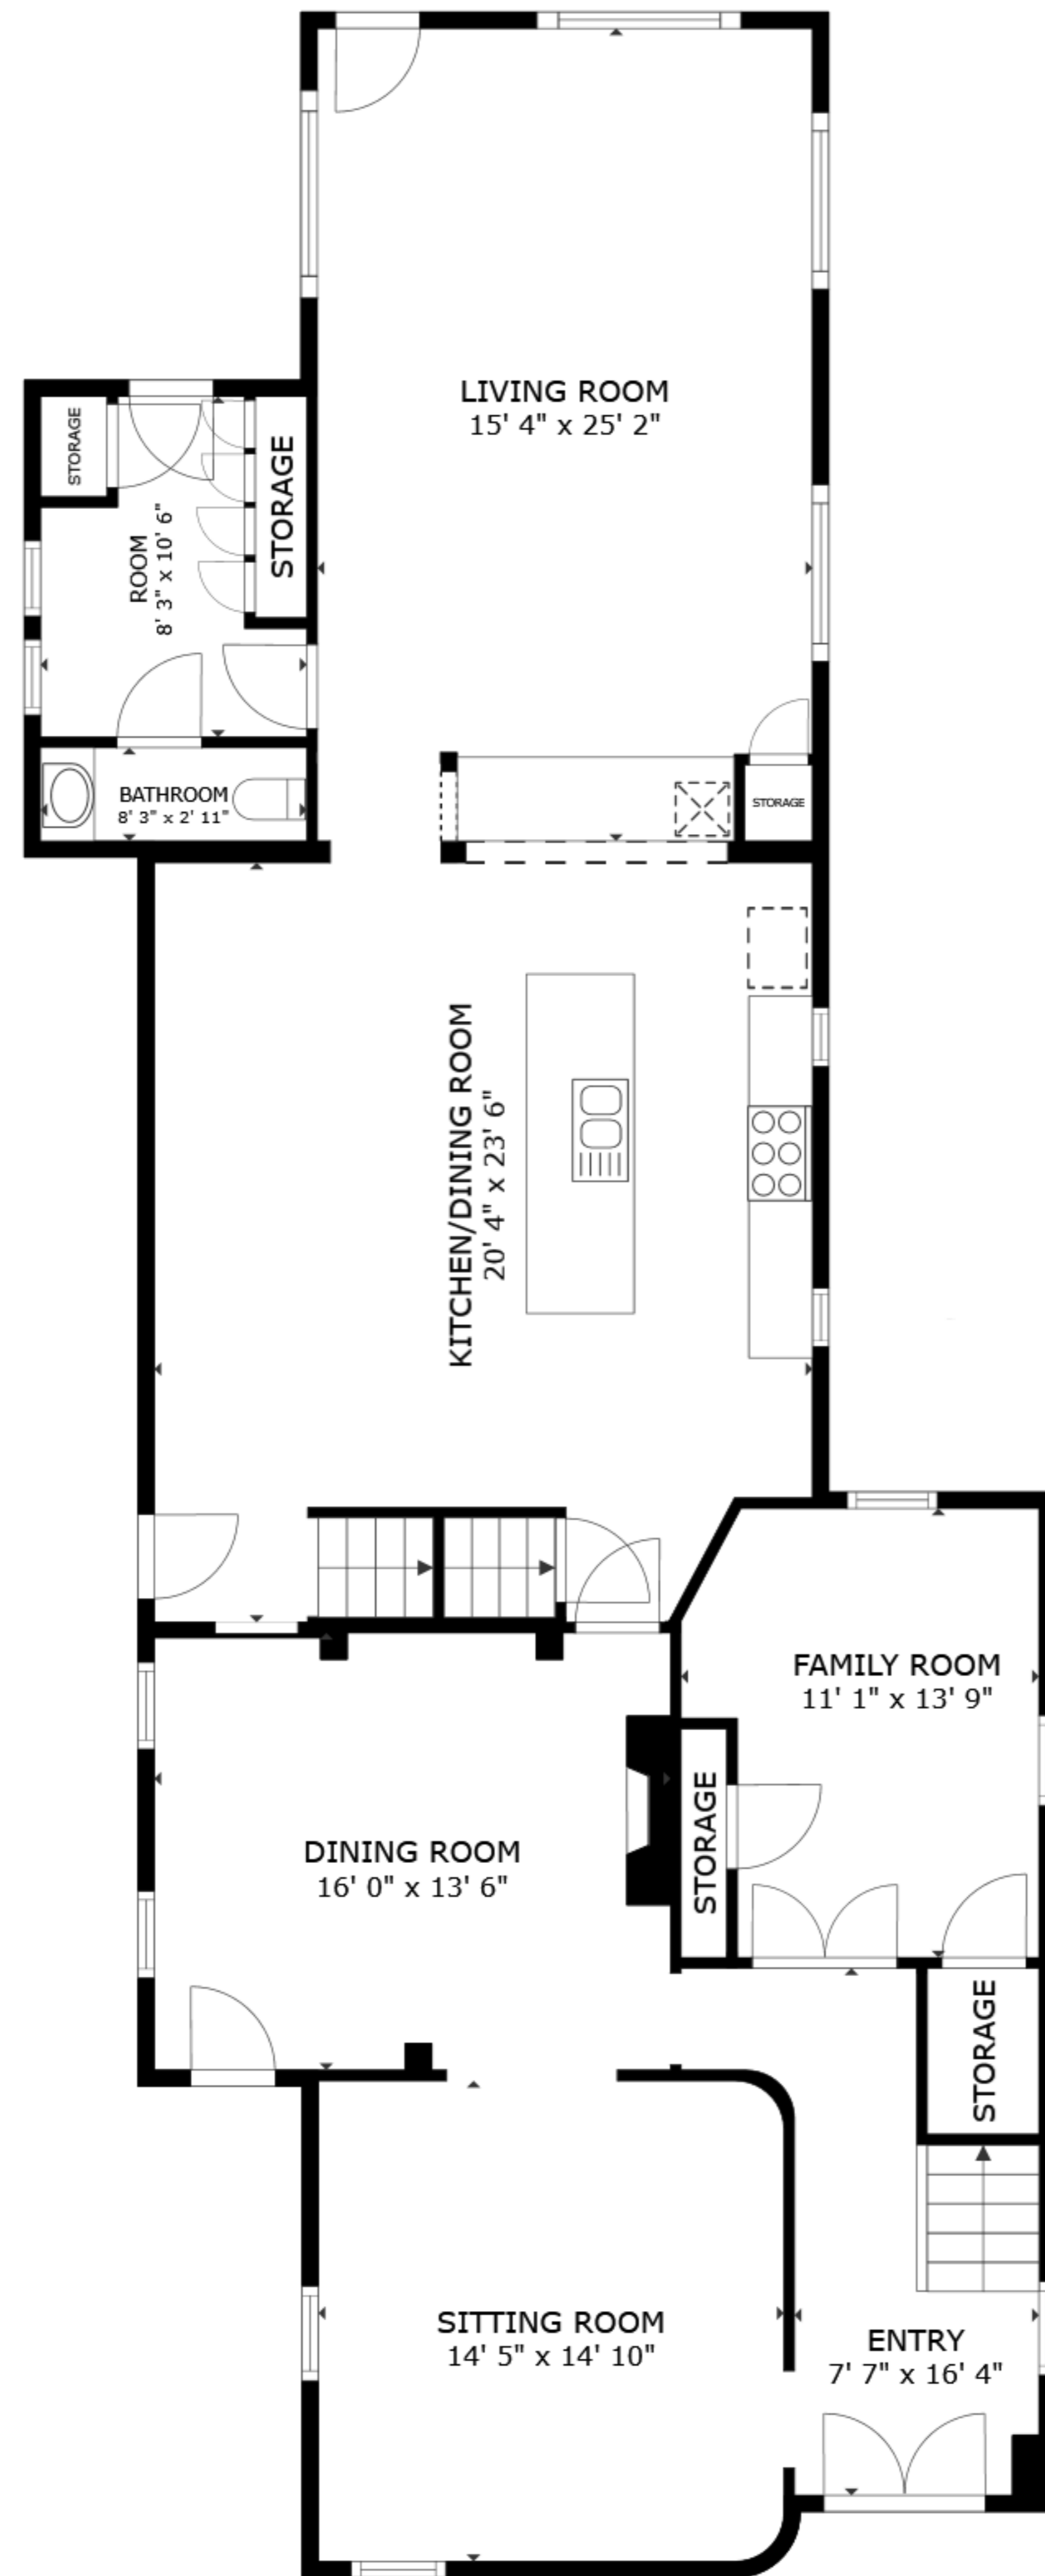

FLOOR 1

FLOOR 2

FLOOR 3

FLOOR 4

GROSS INTERNAL AREA
 FLOOR 1 1,359 sq.ft. FLOOR 2 1,719 sq.ft. FLOOR 3 1,507 sq.ft. FLOOR 4 473 sq.ft.
 EXCLUDED AREAS : BALCONY 103 sq.ft.
 TOTAL : 5,058 sq.ft.

SIZES AND DIMENSIONS ARE APPROXIMATE, ACTUAL MAY VARY.