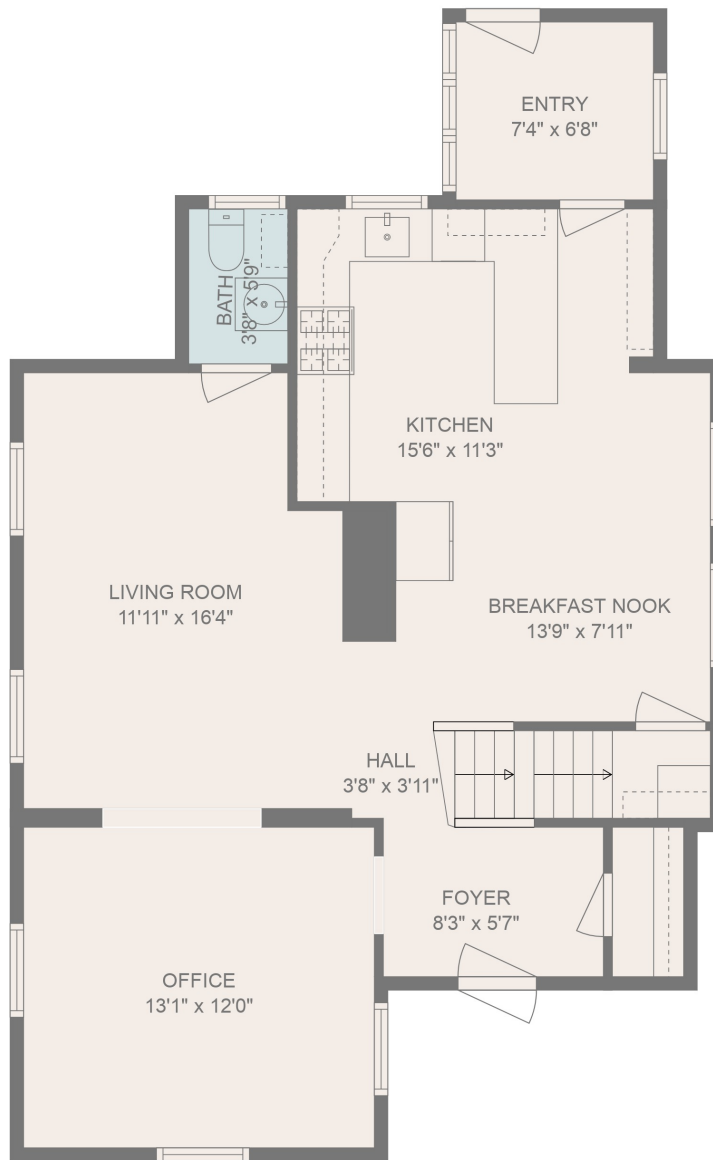

FLOOR 1

FLOOR 2

FLOOR 3

Total scanned area: 2334 sq. ft

MEASUREMENTS ARE CALCULATED BY CUBICASA TECHNOLOGY. DEEMED HIGHLY RELIABLE BUT NOT GUARANTEED.

Total scanned area: 2334 sq. ft

MEASUREMENTS ARE CALCULATED BY CUBICASA TECHNOLOGY. DEEMED HIGHLY RELIABLE BUT NOT GUARANTEED.

Total scanned area: 2334 sq. ft

MEASUREMENTS ARE CALCULATED BY CUBICASA TECHNOLOGY. DEEMED HIGHLY RELIABLE BUT NOT GUARANTEED.

Total scanned area: 2334 sq. ft

MEASUREMENTS ARE CALCULATED BY CUBICASA TECHNOLOGY. DEEMED HIGHLY RELIABLE BUT NOT GUARANTEED.