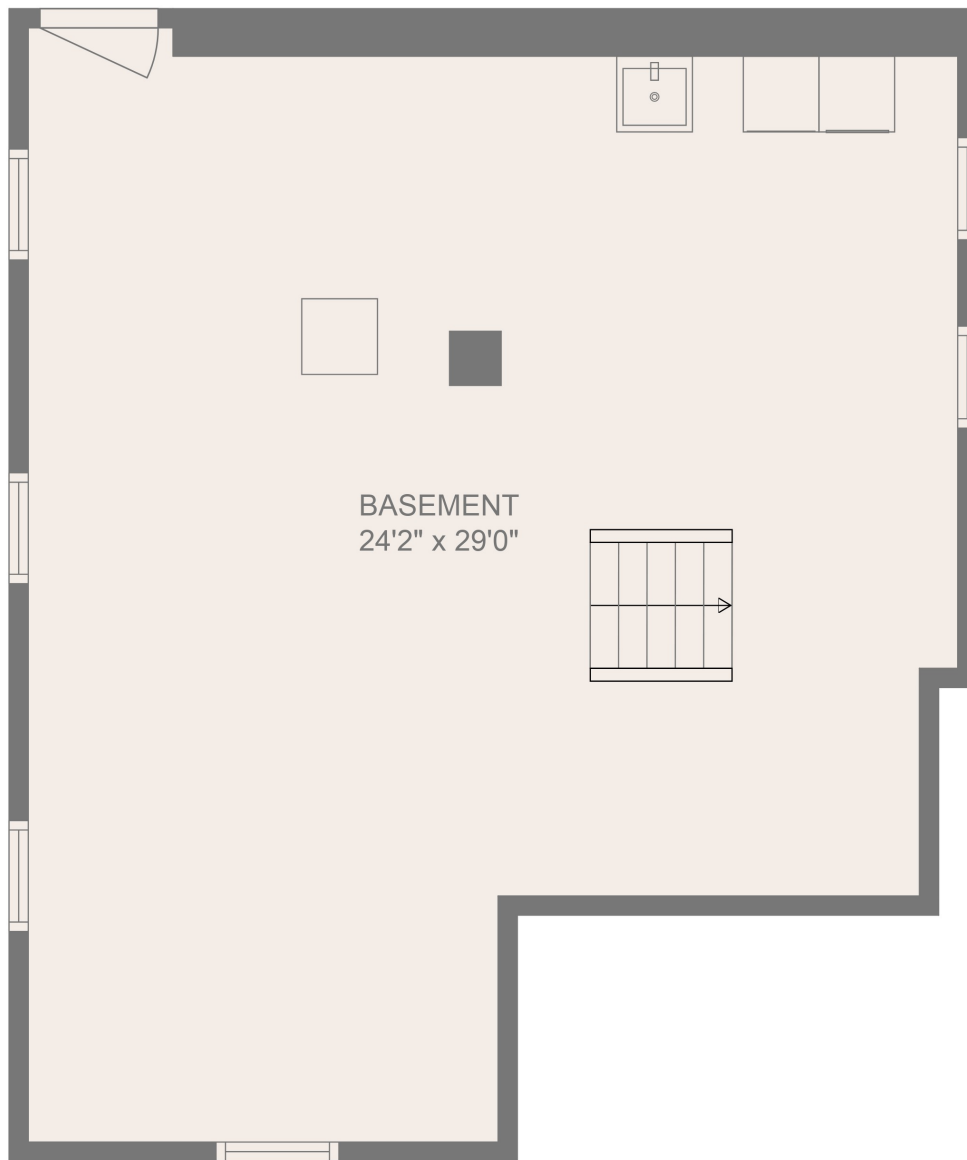

FLOOR 1

FLOOR 2

FLOOR 3

Total scanned area: 2334 sq. ft

MEASUREMENTS ARE CALCULATED BY CUBICASA TECHNOLOGY. DEEMED HIGHLY RELIABLE BUT NOT GUARANTEED.

Total scanned area: 2334 sq. ft

MEASUREMENTS ARE CALCULATED BY CUBICASA TECHNOLOGY. DEEMED HIGHLY RELIABLE BUT NOT GUARANTEED.

Total scanned area: 2334 sq. ft

MEASUREMENTS ARE CALCULATED BY CUBICASA TECHNOLOGY. DEEMED HIGHLY RELIABLE BUT NOT GUARANTEED.

Total scanned area: 2334 sq. ft

MEASUREMENTS ARE CALCULATED BY CUBICASA TECHNOLOGY. DEEMED HIGHLY RELIABLE BUT NOT GUARANTEED.