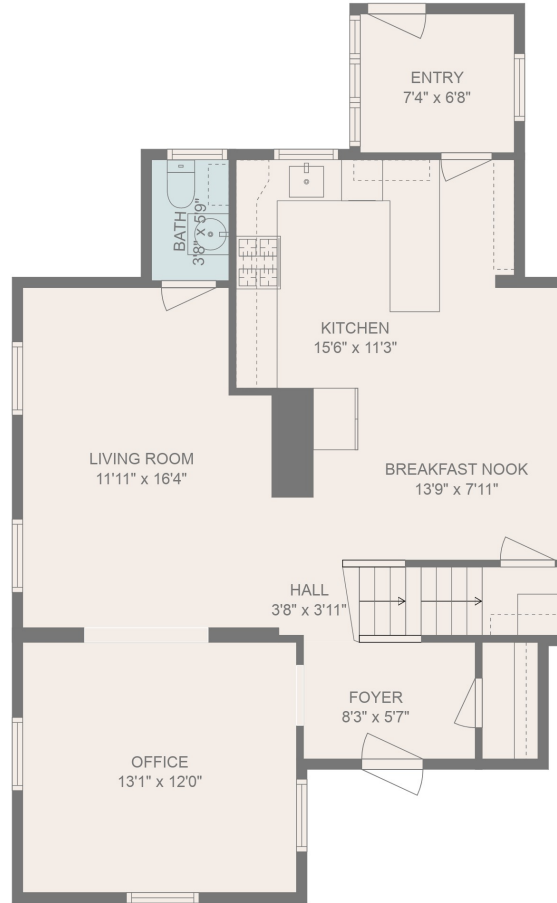

FLOOR 1

FLOOR 2

FLOOR 3

Total scanned area: 2334 sq. ft

MEASUREMENTS ARE CALCULATED BY CUBICASA TECHNOLOGY. DEEMED HIGHLY RELIABLE BUT NOT GUARANTEED.

Total scanned area: 2334 sq. ft

MEASUREMENTS ARE CALCULATED BY CUBICASA TECHNOLOGY. DEEMED HIGHLY RELIABLE BUT NOT GUARANTEED.

Total scanned area: 2334 sq. ft

MEASUREMENTS ARE CALCULATED BY CUBICASA TECHNOLOGY. DEEMED HIGHLY RELIABLE BUT NOT GUARANTEED.

Total scanned area: 2334 sq. ft

MEASUREMENTS ARE CALCULATED BY CUBICASA TECHNOLOGY. DEEMED HIGHLY RELIABLE BUT NOT GUARANTEED.