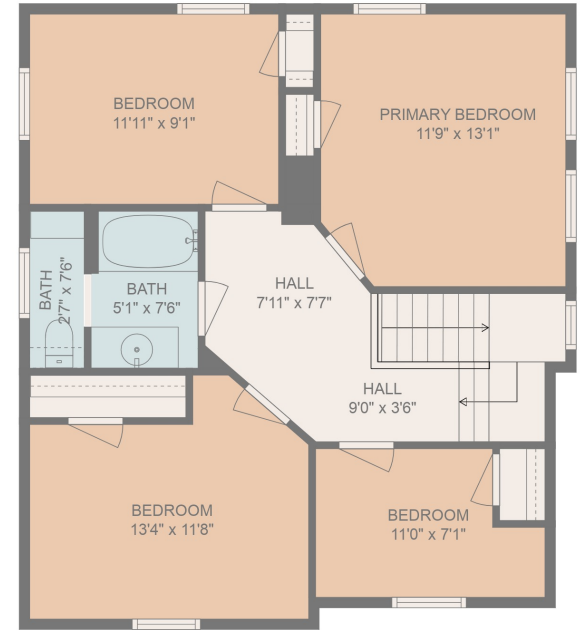

FLOOR 1

FLOOR 2

FLOOR 3

Total scanned area: 2334 sq. ft

MEASUREMENTS ARE CALCULATED BY CUBICASA TECHNOLOGY. DEEMED HIGHLY RELIABLE BUT NOT GUARANTEED.

Total scanned area: 2334 sq. ft

MEASUREMENTS ARE CALCULATED BY CUBICASA TECHNOLOGY. DEEMED HIGHLY RELIABLE BUT NOT GUARANTEED.

Total scanned area: 2334 sq. ft

MEASUREMENTS ARE CALCULATED BY CUBICASA TECHNOLOGY. DEEMED HIGHLY RELIABLE BUT NOT GUARANTEED.

Total scanned area: 2334 sq. ft

MEASUREMENTS ARE CALCULATED BY CUBICASA TECHNOLOGY. DEEMED HIGHLY RELIABLE BUT NOT GUARANTEED.