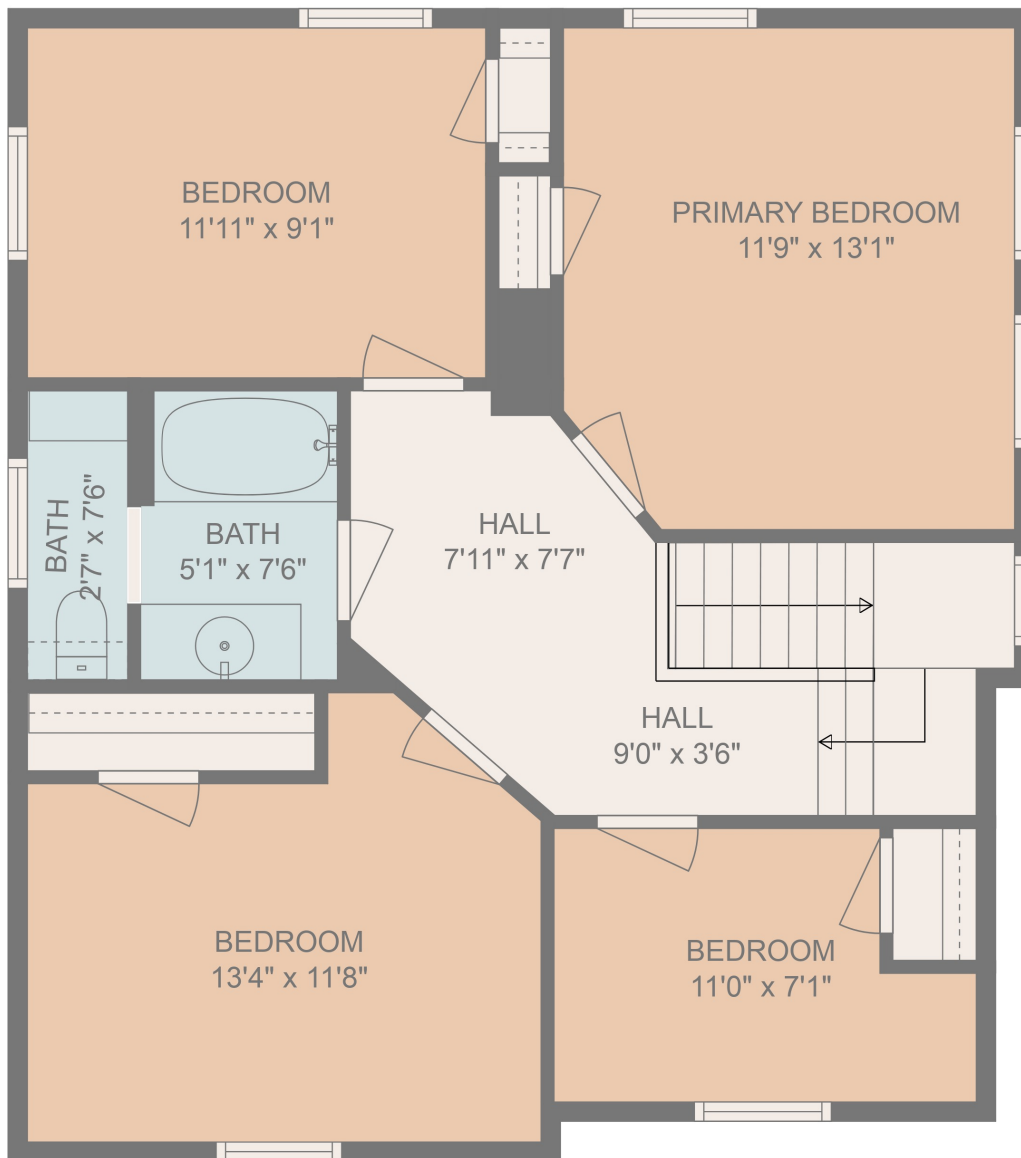

FLOOR 1

FLOOR 2

FLOOR 3

Total scanned area: 2334 sq. ft

MEASUREMENTS ARE CALCULATED BY CUBICASA TECHNOLOGY. DEEMED HIGHLY RELIABLE BUT NOT GUARANTEED.

Total scanned area: 2334 sq. ft

MEASUREMENTS ARE CALCULATED BY CUBICASA TECHNOLOGY. DEEMED HIGHLY RELIABLE BUT NOT GUARANTEED.

Total scanned area: 2334 sq. ft

MEASUREMENTS ARE CALCULATED BY CUBICASA TECHNOLOGY. DEEMED HIGHLY RELIABLE BUT NOT GUARANTEED.

Total scanned area: 2334 sq. ft

MEASUREMENTS ARE CALCULATED BY CUBICASA TECHNOLOGY. DEEMED HIGHLY RELIABLE BUT NOT GUARANTEED.