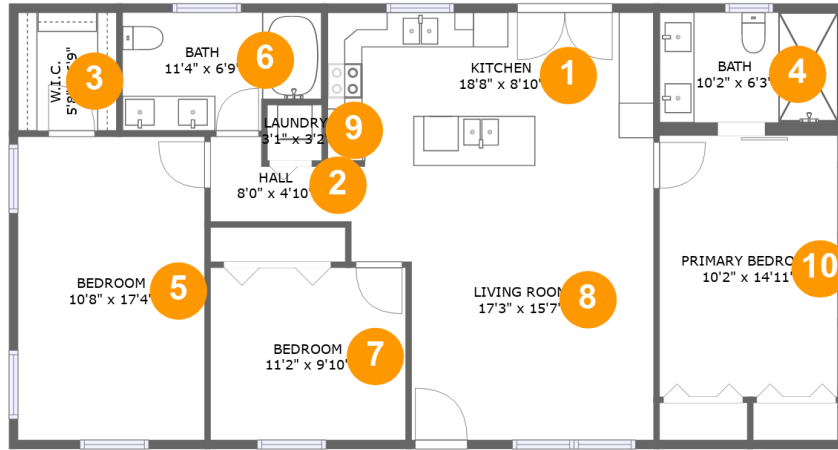

6911 11th Avenue Northwest, Bradenton, Manatee County, Florida, United States, 34209

FLOOR 1

Property Summary

 **0** garages  **3** bedrooms  **2** bathrooms  **0** half baths

 **1** floors

 **1,215** Gross Living Area sqft

 **1,215** total sqft

6911 11th Avenue Northwest, Bradenton, Manatee County, Florida, United States, 34209

Room Dimensions

Floor 1

Total sqft: 1215

Living area: 1215

#	Room name	Dimensions	Area (sqft)	Counted as Living Area
1	Kitchen	18'8" x 8'10"	163 sq. ft	Yes
2	Hall	8'0" x 4'10"	30 sq. ft	Yes
3	W.i.c.	5'8" x 6'9"	38 sq. ft	Yes
4	Bath	10'2" x 6'3"	64 sq. ft	Yes
5	Bedroom	10'8" x 17'4"	185 sq. ft	Yes
6	Bath	11'4" x 6'9"	71 sq. ft	Yes
7	Bedroom	11'2" x 9'10"	110 sq. ft	Yes
8	Living Room	17'3" x 15'7"	235 sq. ft	Yes
9	Laundry	3'1" x 3'2"	10 sq. ft	Yes
10	Primary Bedroom	10'2" x 14'11"	152 sq. ft	Yes

6911 11th Avenue Northwest, Bradenton, Manatee County, Florida, United States, 34209

1 Floor 1 - Kitchen

Dimensions: 18'8" x 8'10"
Area: 163 sq. ft
Counted as Living Area:
Yes

Heated: Yes
Finished: Yes
Enclosed: Yes
Contiguous:
Yes
Permitted: Yes
Wet Space: No
Addition: No
Conversion: No

Dimensions: 17'3" x 15'7"
Area: 235 sq. ft
Counted as Living Area:
Yes

Heated: Yes
Finished: Yes
Enclosed: Yes
Contiguous:
Yes
Permitted: Yes
Wet Space: No
Addition: No
Conversion: No

**6911 11th Avenue Northwest, Bradenton,
Manatee County, Florida, United States, 34209**