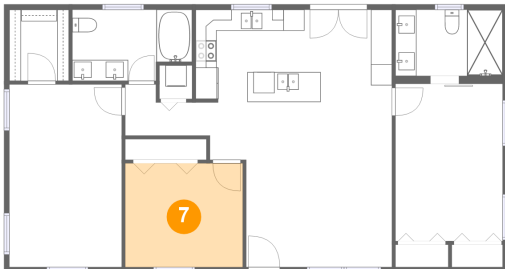

7 Floor 1 - Bedroom

Dimensions: 11'2" x 9'10"
Area: 110 sq. ft
Counted as Living Area:
Yes

Heated: Yes
Finished: Yes
Enclosed: Yes
Contiguous:
Yes
Permitted: Yes
Wet Space: No
Addition: No
Conversion: No