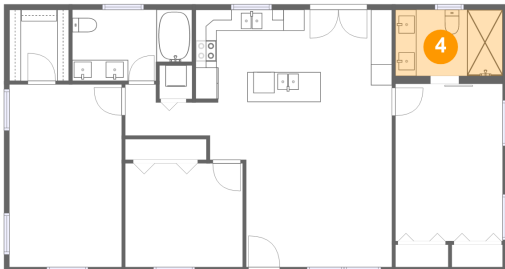

 **1,215** total sqft

6911 11th Avenue Northwest, Bradenton, Manatee County, Florida, United States, 34209

Room Dimensions

Floor 1

Total sqft: 1215

Living area: 1215

#	Room name	Dimensions	Area (sqft)	Counted as Living Area
1	Kitchen	18'8" x 8'10"	163 sq. ft	Yes
2	Hall	8'0" x 4'10"	30 sq. ft	Yes
3	W.i.c.	5'8" x 6'9"	38 sq. ft	Yes
4	Bath	10'2" x 6'3"	64 sq. ft	Yes
5	Bedroom	10'8" x 17'4"	185 sq. ft	Yes
6	Bath	11'4" x 6'9"	71 sq. ft	Yes
7	Bedroom	11'2" x 9'10"	110 sq. ft	Yes
8	Living Room	17'3" x 15'7"	235 sq. ft	Yes
9	Laundry	3'1" x 3'2"	10 sq. ft	Yes
10	Primary Bedroom	10'2" x 14'11"	152 sq. ft	Yes

6911 11th Avenue Northwest, Bradenton, Manatee County, Florida, United States, 34209

1 Floor 1 - Kitchen

Dimensions: 18'8" x 8'10"
Area: 163 sq. ft
Counted as Living Area:
Yes

Heated: Yes
Finished: Yes
Enclosed: Yes
Contiguous:
Yes
Permitted: Yes
Wet Space: No
Addition: No
Conversion: No

2 Floor 1 - Hall

Dimensions: 8'0" x 4'10"
Area: 30 sq. ft
Counted as Living Area:
Yes

Heated: Yes
Finished: Yes
Enclosed: Yes
Contiguous:
Yes
Permitted: Yes
Wet Space: No
Addition: No
Conversion: No

**6911 11th Avenue Northwest, Bradenton,
Manatee County, Florida, United States, 34209**

3 Floor 1 - W.i.c.

Dimensions: 5'8" x 6'9"
Area: 38 sq. ft
Counted as Living Area:
Yes

Heated: Yes
Finished: Yes
Enclosed: Yes
Contiguous:
Yes
Permitted: Yes
Wet Space: No
Addition: No
Conversion: No

4 Floor 1 - Bath