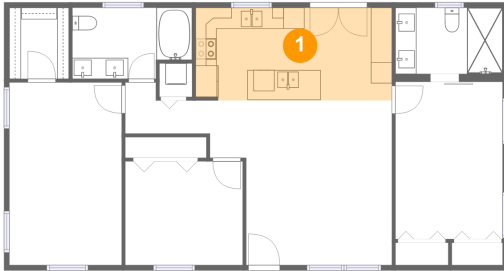

 **1,215** total sqft

6911 11th Avenue Northwest, Bradenton, Manatee County, Florida, United States, 34209

Room Dimensions

Floor 1

Total sqft: 1215

Living area: 1215

#	Room name	Dimensions	Area (sqft)	Counted as Living Area
1	Kitchen	18'8" x 8'10"	163 sq. ft	Yes
2	Hall	8'0" x 4'10"	30 sq. ft	Yes
3	W.i.c.	5'8" x 6'9"	38 sq. ft	Yes
4	Bath	10'2" x 6'3"	64 sq. ft	Yes
5	Bedroom	10'8" x 17'4"	185 sq. ft	Yes
6	Bath	11'4" x 6'9"	71 sq. ft	Yes
7	Bedroom	11'2" x 9'10"	110 sq. ft	Yes
8	Living Room	17'3" x 15'7"	235 sq. ft	Yes
9	Laundry	3'1" x 3'2"	10 sq. ft	Yes
10	Primary Bedroom	10'2" x 14'11"	152 sq. ft	Yes

6911 11th Avenue Northwest, Bradenton, Manatee County, Florida, United States, 34209

1 Floor 1 - Kitchen

Dimensions: 18'8" x 8'10"
Area: 163 sq. ft
Counted as Living Area:
Yes

Heated: Yes
Finished: Yes
Enclosed: Yes
Contiguous:
Yes
Permitted: Yes
Wet Space: No
Addition: No
Conversion: No

2 Floor 1 - Hall

Dimensions: 8'0" x 4'10"
Area: 30 sq. ft
Counted as Living Area:
Yes

Heated: Yes
Finished: Yes
Enclosed: Yes
Contiguous:
Yes
Permitted: Yes
Wet Space: No
Addition: No
Conversion: No

**6911 11th Avenue Northwest, Bradenton,
Manatee County, Florida, United States, 34209**