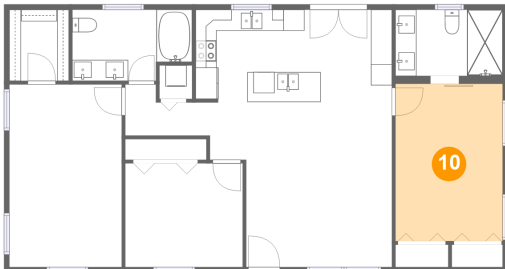

Dimensions: 17'3" x 15'7"
Area: 235 sq. ft
Counted as Living Area:
Yes

Heated: Yes
Finished: Yes
Enclosed: Yes
Contiguous:
Yes
Permitted: Yes
Wet Space: No
Addition: No
Conversion: No

**6911 11th Avenue Northwest, Bradenton,
Manatee County, Florida, United States, 34209**

9 Floor 1 - Laundry

Dimensions: 3'1" x 3'2"
Area: 10 sq. ft
Counted as Living Area:
Yes

Heated: Yes
Finished: Yes
Enclosed: Yes
Contiguous:
Yes
Permitted: Yes
Wet Space: No
Addition: No
Conversion: No

10 Floor 1 - Primary Bedroom