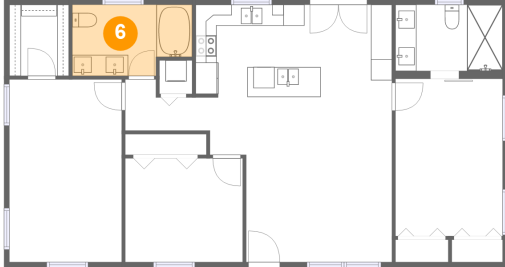

**6911 11th Avenue Northwest, Bradenton,
Manatee County, Florida, United States, 34209**

6 Floor 1 - Bath

Dimensions: 11'4" x 6'9"
Area: 71 sq. ft
Counted as Living Area:
Yes

Heated: Yes
Finished: Yes
Enclosed: Yes
Contiguous:
Yes
Permitted: Yes
Wet Space: Yes
Addition: No
Conversion: No