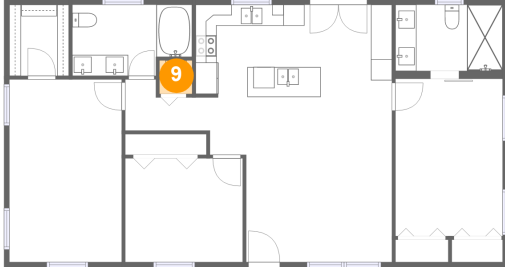

**6911 11th Avenue Northwest, Bradenton,
Manatee County, Florida, United States, 34209**

9 Floor 1 - Laundry

Dimensions: 3'1" x 3'2"
Area: 10 sq. ft
Counted as Living Area:
Yes

Heated: Yes
Finished: Yes
Enclosed: Yes
Contiguous:
Yes
Permitted: Yes
Wet Space: No
Addition: No
Conversion: No