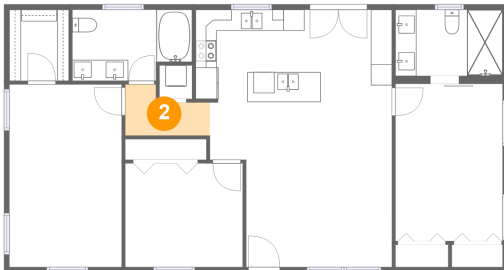

 **1,215** total sqft

6911 11th Avenue Northwest, Bradenton, Manatee County, Florida, United States, 34209

Room Dimensions

Floor 1

Total sqft: 1215

Living area: 1215

#	Room name	Dimensions	Area (sqft)	Counted as Living Area
1	Kitchen	18'8" x 8'10"	163 sq. ft	Yes
2	Hall	8'0" x 4'10"	30 sq. ft	Yes
3	W.i.c.	5'8" x 6'9"	38 sq. ft	Yes
4	Bath	10'2" x 6'3"	64 sq. ft	Yes
5	Bedroom	10'8" x 17'4"	185 sq. ft	Yes
6	Bath	11'4" x 6'9"	71 sq. ft	Yes
7	Bedroom	11'2" x 9'10"	110 sq. ft	Yes
8	Living Room	17'3" x 15'7"	235 sq. ft	Yes
9	Laundry	3'1" x 3'2"	10 sq. ft	Yes
10	Primary Bedroom	10'2" x 14'11"	152 sq. ft	Yes

6911 11th Avenue Northwest, Bradenton, Manatee County, Florida, United States, 34209

1 Floor 1 - Kitchen

Dimensions: 18'8" x 8'10"
Area: 163 sq. ft
Counted as Living Area:
Yes

Heated: Yes
Finished: Yes
Enclosed: Yes
Contiguous:
Yes
Permitted: Yes
Wet Space: No
Addition: No
Conversion: No

2 Floor 1 - Hall

Dimensions: 8'0" x 4'10"
Area: 30 sq. ft
Counted as Living Area:
Yes

Heated: Yes
Finished: Yes
Enclosed: Yes
Contiguous:
Yes
Permitted: Yes
Wet Space: No
Addition: No
Conversion: No

**6911 11th Avenue Northwest, Bradenton,
Manatee County, Florida, United States, 34209**

3 Floor 1 - W.i.c.

Dimensions: 5'8" x 6'9"
Area: 38 sq. ft
Counted as Living Area:
Yes

Heated: Yes
Finished: Yes
Enclosed: Yes
Contiguous:
Yes
Permitted: Yes
Wet Space: No
Addition: No
Conversion: No

4 Floor 1 - Bath