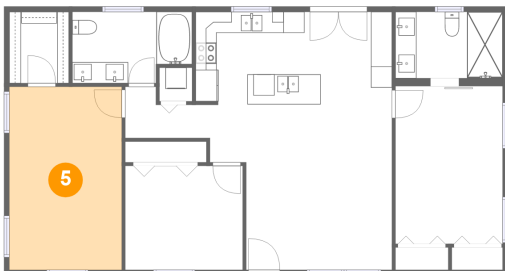

2 Floor 1 - Hall

Dimensions: 8'0" x 4'10"
Area: 30 sq. ft
Counted as Living Area:
Yes

Heated: Yes
Finished: Yes
Enclosed: Yes
Contiguous:
Yes
Permitted: Yes
Wet Space: No
Addition: No
Conversion: No

**6911 11th Avenue Northwest, Bradenton,
Manatee County, Florida, United States, 34209**

3 Floor 1 - W.i.c.

Dimensions: 5'8" x 6'9"
Area: 38 sq. ft
Counted as Living Area:
Yes

Heated: Yes
Finished: Yes
Enclosed: Yes
Contiguous:
Yes
Permitted: Yes
Wet Space: No
Addition: No
Conversion: No

4 Floor 1 - Bath

Dimensions: 10'2" x 6'3"
Area: 64 sq. ft
Counted as Living Area:
Yes

Heated: Yes
Finished: Yes
Enclosed: Yes
Contiguous:
Yes
Permitted: Yes
Wet Space: Yes
Addition: No
Conversion: No

5 Floor 1 - Bedroom

Dimensions: 10'8" x 17'4"
Area: 185 sq. ft
Counted as Living Area:
Yes

Heated: Yes
Finished: Yes
Enclosed: Yes
Contiguous:
Yes
Permitted: Yes
Wet Space: No
Addition: No
Conversion: No

**6911 11th Avenue Northwest, Bradenton,
Manatee County, Florida, United States, 34209**