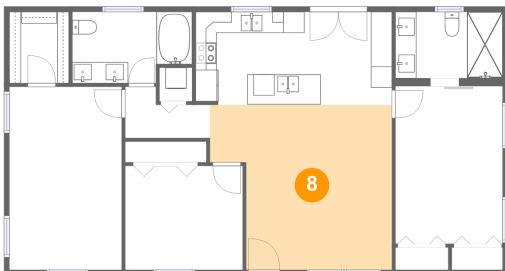

Dimensions: 10'8" x 17'4"
Area: 185 sq. ft
Counted as Living Area:
Yes

Heated: Yes
Finished: Yes
Enclosed: Yes
Contiguous:
Yes
Permitted: Yes
Wet Space: No
Addition: No
Conversion: No

**6911 11th Avenue Northwest, Bradenton,
Manatee County, Florida, United States, 34209**

6 Floor 1 - Bath

Dimensions: 11'4" x 6'9"
Area: 71 sq. ft
Counted as Living Area:
Yes

Heated: Yes
Finished: Yes
Enclosed: Yes
Contiguous:
Yes
Permitted: Yes
Wet Space: Yes
Addition: No
Conversion: No

7 Floor 1 - Bedroom

Dimensions: 11'2" x 9'10"
Area: 110 sq. ft
Counted as Living Area:
Yes

Heated: Yes
Finished: Yes
Enclosed: Yes
Contiguous:
Yes
Permitted: Yes
Wet Space: No
Addition: No
Conversion: No

8 Floor 1 - Living Room