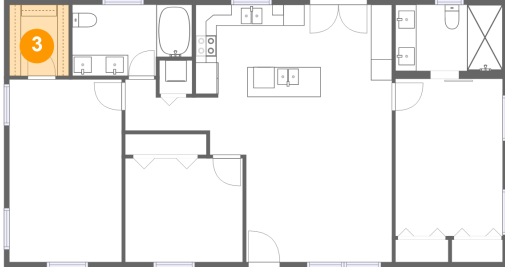

 **1,215** total sqft

6911 11th Avenue Northwest, Bradenton, Manatee County, Florida, United States, 34209

Room Dimensions

Floor 1

Total sqft: 1215

Living area: 1215

#	Room name	Dimensions	Area (sqft)	Counted as Living Area
1	Kitchen	18'8" x 8'10"	163 sq. ft	Yes
2	Hall	8'0" x 4'10"	30 sq. ft	Yes
3	W.i.c.	5'8" x 6'9"	38 sq. ft	Yes
4	Bath	10'2" x 6'3"	64 sq. ft	Yes
5	Bedroom	10'8" x 17'4"	185 sq. ft	Yes
6	Bath	11'4" x 6'9"	71 sq. ft	Yes
7	Bedroom	11'2" x 9'10"	110 sq. ft	Yes
8	Living Room	17'3" x 15'7"	235 sq. ft	Yes
9	Laundry	3'1" x 3'2"	10 sq. ft	Yes
10	Primary Bedroom	10'2" x 14'11"	152 sq. ft	Yes

6911 11th Avenue Northwest, Bradenton, Manatee County, Florida, United States, 34209

1 Floor 1 - Kitchen

Dimensions: 18'8" x 8'10"
Area: 163 sq. ft
Counted as Living Area:
Yes

Heated: Yes
Finished: Yes
Enclosed: Yes
Contiguous:
Yes
Permitted: Yes
Wet Space: No
Addition: No
Conversion: No

2 Floor 1 - Hall

Dimensions: 8'0" x 4'10"
Area: 30 sq. ft
Counted as Living Area:
Yes

Heated: Yes
Finished: Yes
Enclosed: Yes
Contiguous:
Yes
Permitted: Yes
Wet Space: No
Addition: No
Conversion: No

**6911 11th Avenue Northwest, Bradenton,
Manatee County, Florida, United States, 34209**

3 Floor 1 - W.i.c.

Dimensions: 5'8" x 6'9"
Area: 38 sq. ft
Counted as Living Area:
Yes

Heated: Yes
Finished: Yes
Enclosed: Yes
Contiguous:
Yes
Permitted: Yes
Wet Space: No
Addition: No
Conversion: No

4 Floor 1 - Bath