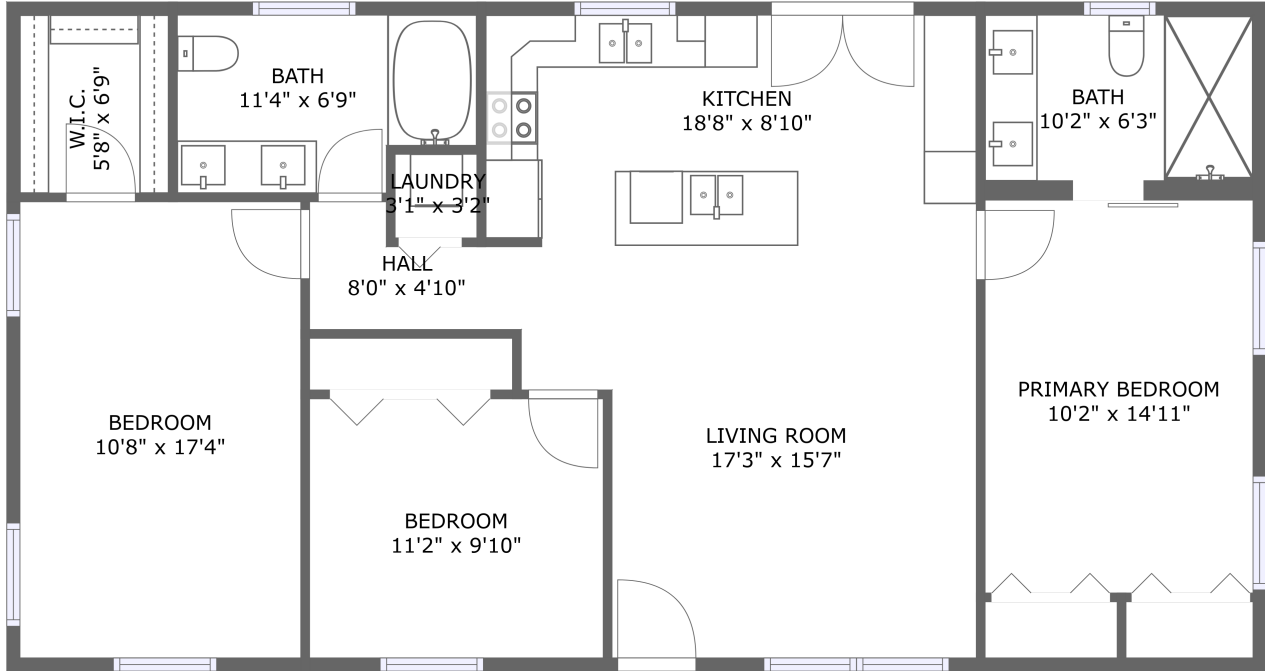

6911 11th Avenue Northwest, Bradenton, Manatee County, Florida, United States, 34209

FLOOR 1

Property Summary

0 garages   **3** bedrooms   **2** bathrooms   **0** half baths

1 floors

1,215 Gross Living Area sqft

1,215 total sqft