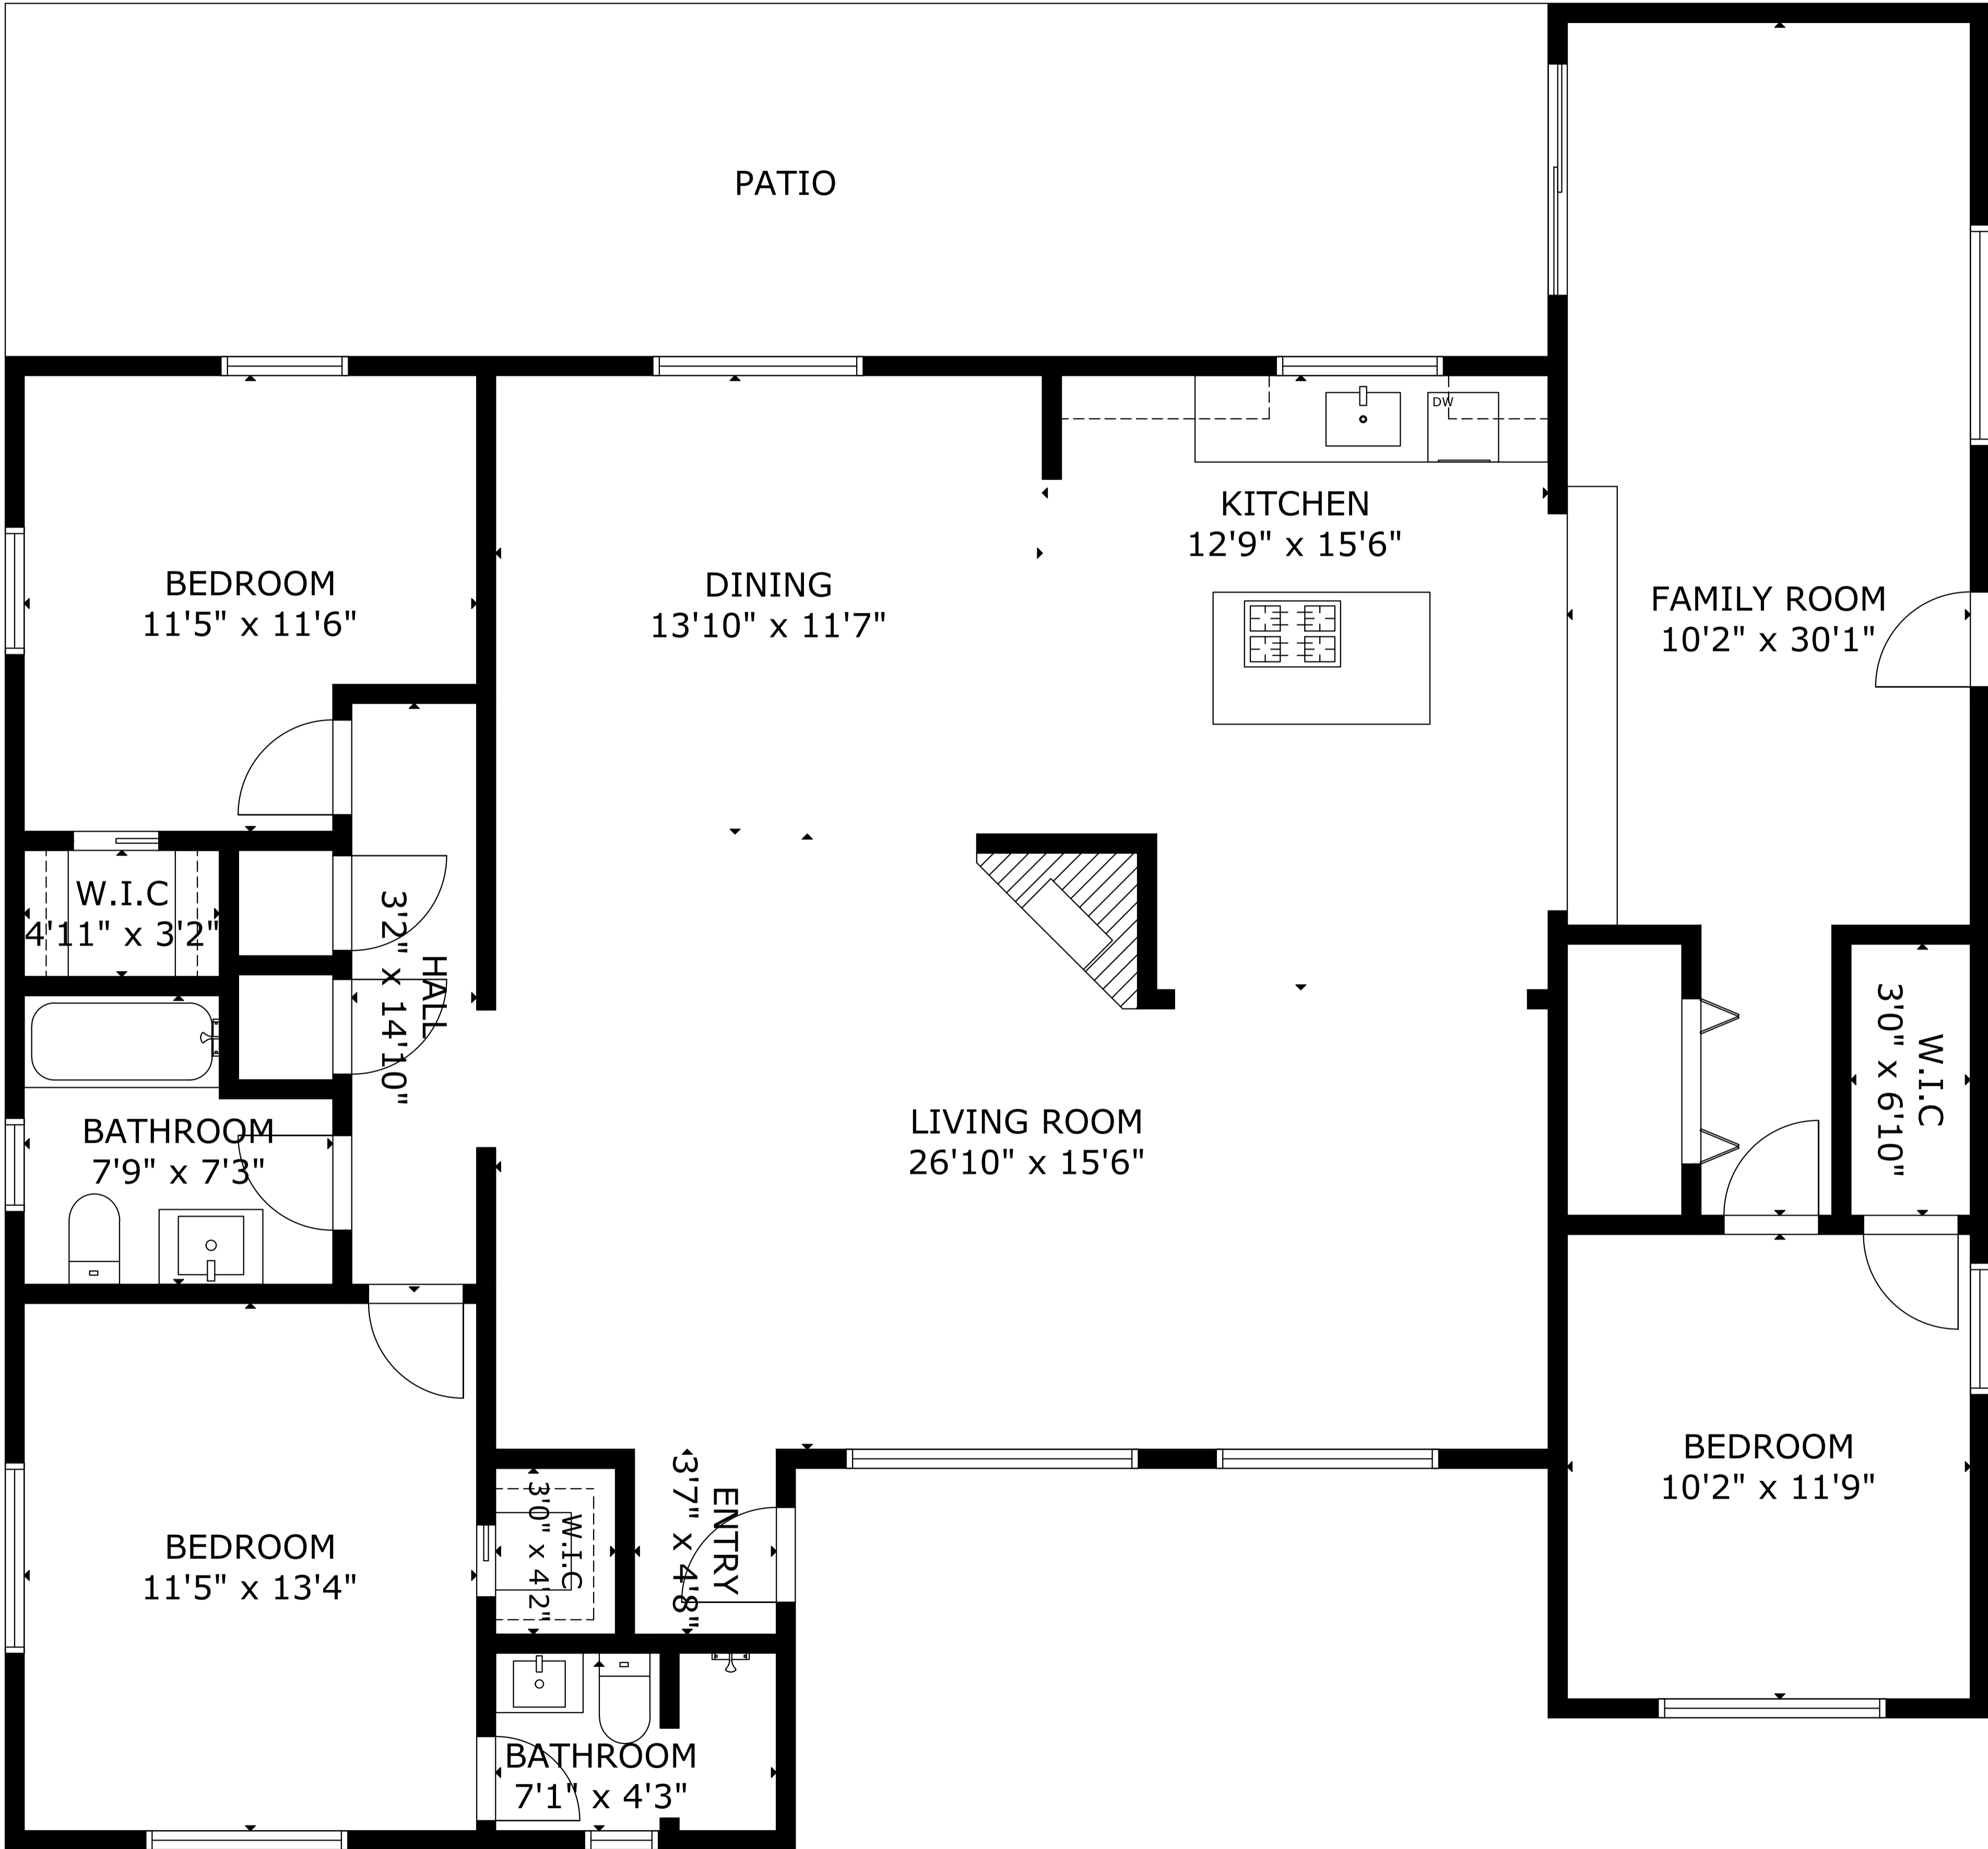

1829 Florida Street NE

GROSS EXTERNAL AREA
TOTAL: 1,667 sq.ft
FLOOR 1: 1,667 sq.ft

SIZE AND DIMENSIONS ARE APPROXIMATE, ACTUAL MAY VARY