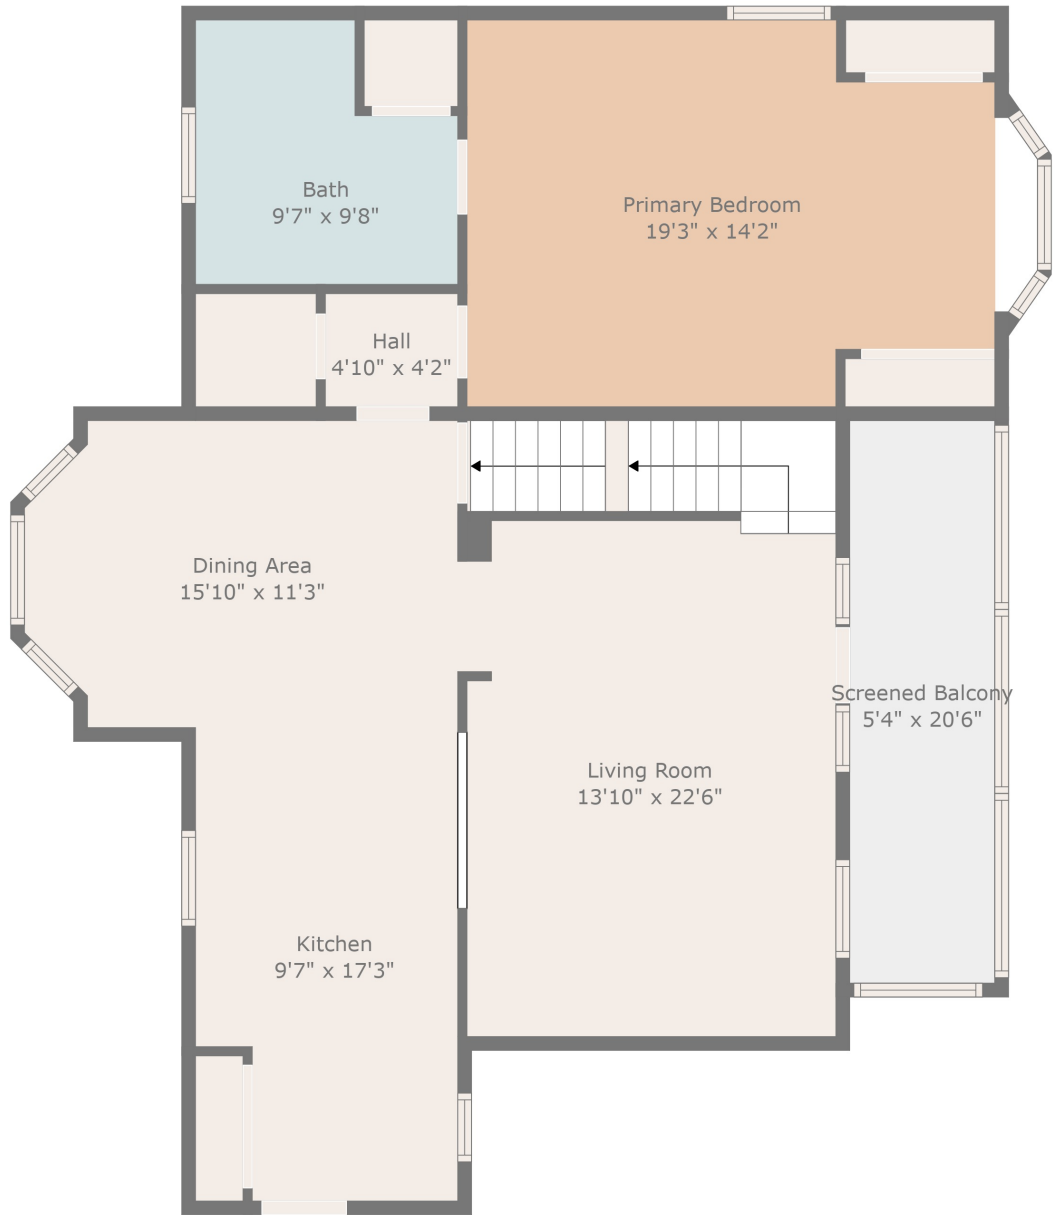

Room Dimensions Should Not Be Used For Total Sqft And Should Be Verified For Accuracy

Room Dimensions Should Not Be Used For Total Sqft And Should Be Verified For Accuracy

Room Dimensions Should Not Be Used For Total Sqft And Should Be Verified For Accuracy

Basement
29'2" x 43'2"