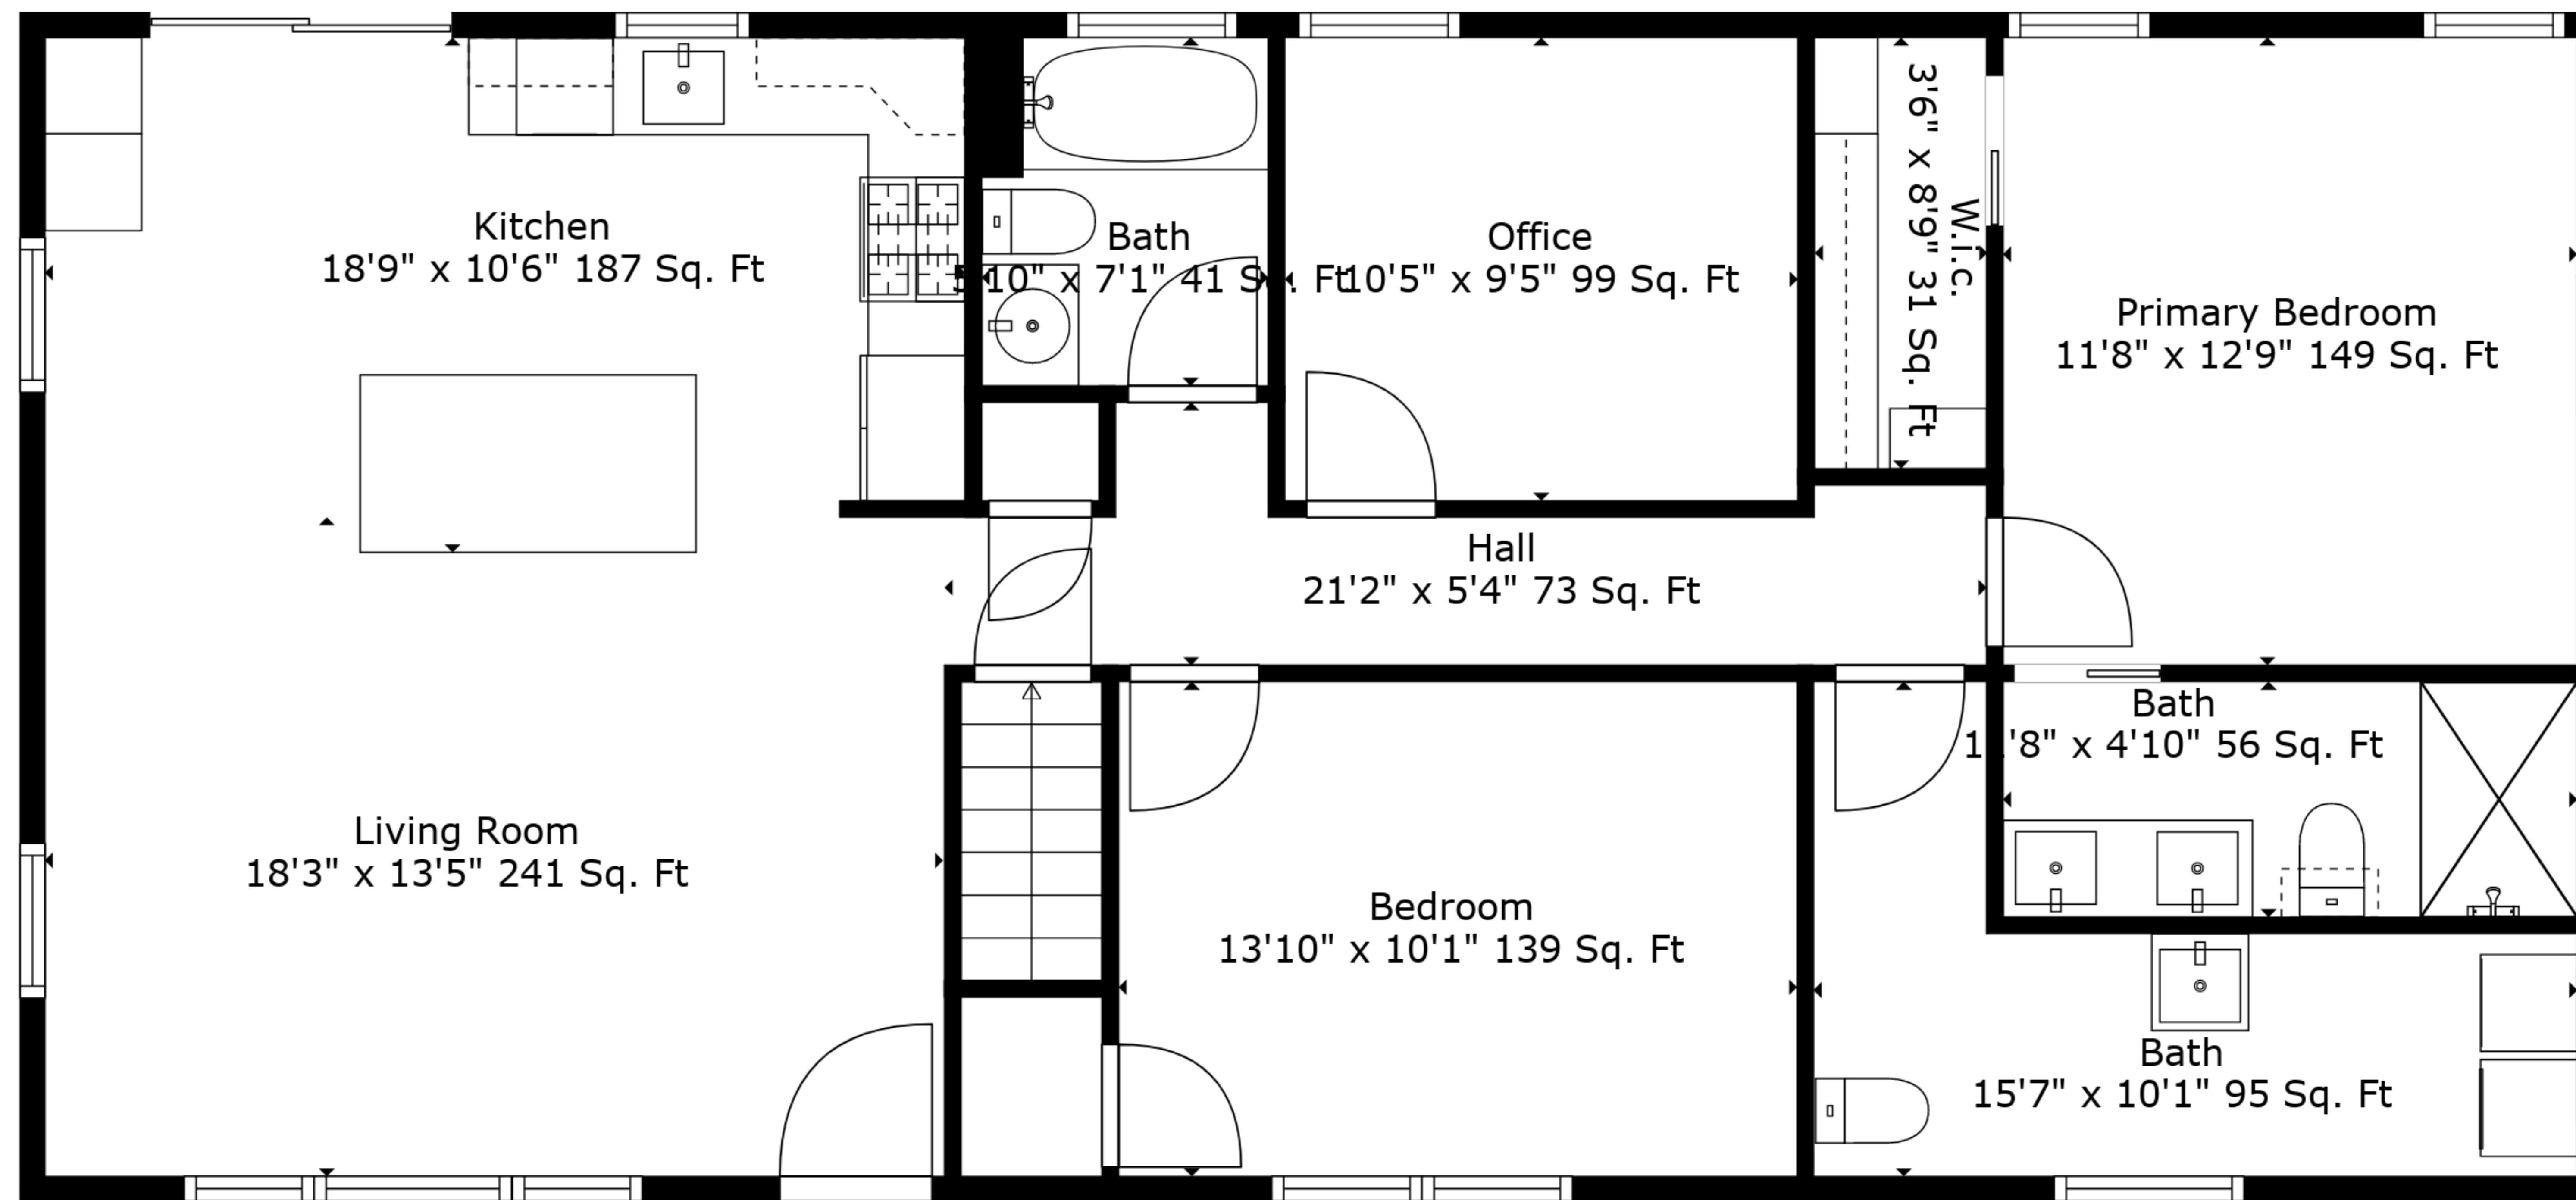

TOTAL: 1196 sq. ft
FLOOR 1: 0 sq. ft, FLOOR 2: 1196 sq. ft
EXCLUDED AREAS: GARAGE: 1194 sq. ft

Measurements Are Deemed Highly Reliable But Not Guaranteed.

TOTAL: 1196 sq. ft

FLOOR 1: 0 sq. ft, FLOOR 2: 1196 sq. ft
 EXCLUDED AREAS: GARAGE: 1194 sq. ft

Measurements Are Deemed Highly Reliable But Not Guaranteed.

Floor 2

Floor 1

TOTAL: 1196 sq. ft
 FLOOR 1: 0 sq. ft, FLOOR 2: 1196 sq. ft
 EXCLUDED AREAS: GARAGE: 1194 sq. ft

Measurements Are Deemed Highly Reliable But Not Guaranteed.