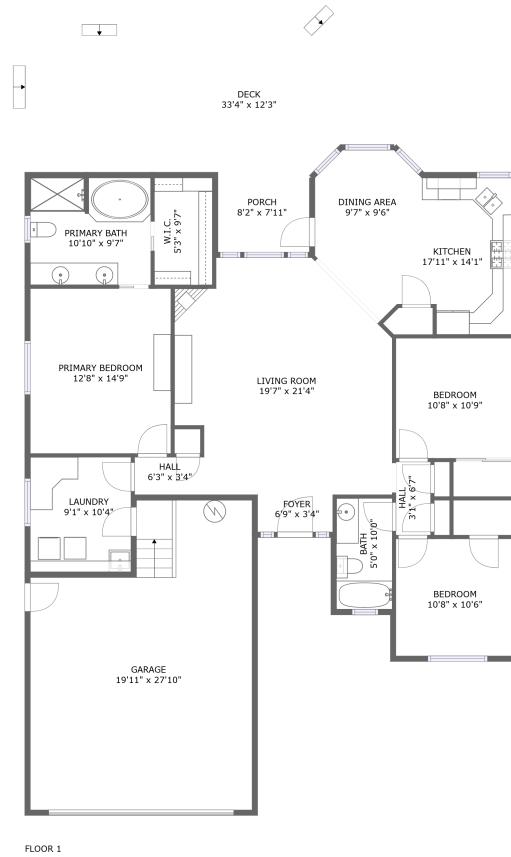

2448 Northeast Voyage Loop, Lincoln City, Lincoln County, Oregon, United States, 97367

Property Summary

1 floors

3 bedrooms

2 bathrooms

2,579 total sqft

1 garages

1,590 Gross Living Area sqft