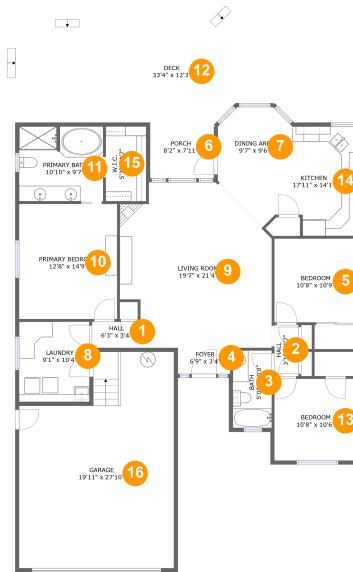

2448 Northeast Voyage Loop, Lincoln City, Lincoln County, Oregon, United States, 97367

Room Dimensions

Floor 1

Total sqft: 2579

Living area: 1590

#	Room name	Dimensions	Area (sqft)	Counted as Living Area
1	Hall	6'3" x 3'4"	21 sq. ft	Yes
2	Hall	3'1" x 6'7"	21 sq. ft	Yes
3	Bath	5'0" x 10'0"	50 sq. ft	Yes
4	Foyer	6'9" x 3'4"	23 sq. ft	Yes
5	Bedroom	10'8" x 10'9"	115 sq. ft	Yes
6	Porch	8'2" x 7'11"	65 sq. ft	No
7	Dining Area	9'7" x 9'6"	85 sq. ft	Yes
8	Laundry	9'1" x 10'4"	93 sq. ft	Yes
9	Living Room	19'7" x 21'4"	364 sq. ft	Yes
10	Primary Bedroom	12'8" x 14'9"	187 sq. ft	Yes
11	Primary Bath	10'10" x 9'7"	103 sq. ft	Yes

#	Room name	Dimensions	Area (sqft)	Counted as Living Area
12	Deck	33'4" x 12'3"	402 sq. ft	No
13	Bedroom	10'8" x 10'6"	112 sq. ft	Yes
14	Kitchen	17'11" x 14'1"	148 sq. ft	Yes
15	W.i.c.	5'3" x 9'7"	50 sq. ft	Yes
16	Garage	19'11" x 27'10"	489 sq. ft	No

12 Floor 1 - Deck

Dimensions: 33'4" x 12'3"
Area: 402 sq. ft
Counted as Living Area: No

Heated: No
Finished: Yes
Enclosed: No
Contiguous: Yes
Permitted: Yes
Wet Space: No
Addition: No
Conversion: No

13 Floor 1 - Bedroom

Dimensions: 17'11" x 14'1"
Area: 148 sq. ft
Counted as Living Area:
Yes

Heated: Yes
Finished: Yes
Enclosed: Yes
Contiguous:
Yes
Permitted: Yes
Wet Space: No
Addition: No
Conversion: No

2448 Northeast Voyage Loop, Lincoln City, Lincoln County, Oregon, United States, 97367