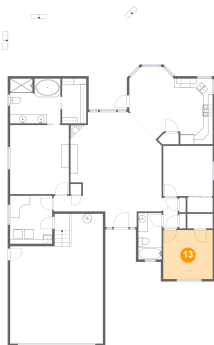

Dimensions: 10'10" x 9'7"
Area: 103 sq. ft
Counted as Living Area:
Yes

Heated: Yes
Finished: Yes
Enclosed: Yes
Contiguous:
Yes
Permitted: Yes
Wet Space: Yes
Addition: No
Conversion: No

2448 Northeast Voyage Loop, Lincoln City, Lincoln County, Oregon, United States, 97367

12 Floor 1 - Deck

Dimensions: 33'4" x 12'3"
Area: 402 sq. ft
Counted as Living Area: No

Heated: No
Finished: Yes
Enclosed: No
Contiguous: Yes
Permitted: Yes
Wet Space: No
Addition: No
Conversion: No

13 Floor 1 - Bedroom

Dimensions: 17'11" x 14'1"
Area: 148 sq. ft
Counted as Living Area:
Yes

Heated: Yes
Finished: Yes
Enclosed: Yes
Contiguous:
Yes
Permitted: Yes
Wet Space: No
Addition: No
Conversion: No

2448 Northeast Voyage Loop, Lincoln City, Lincoln County, Oregon, United States, 97367