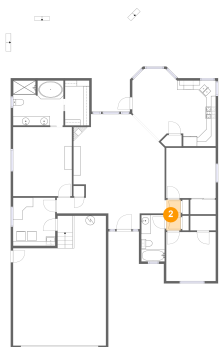

#	Room name	Dimensions	Area (sqft)	Counted as Living Area
12	Deck	33'4" x 12'3"	402 sq. ft	No
13	Bedroom	10'8" x 10'6"	112 sq. ft	Yes
14	Kitchen	17'11" x 14'1"	148 sq. ft	Yes
15	W.i.c.	5'3" x 9'7"	50 sq. ft	Yes
16	Garage	19'11" x 27'10"	489 sq. ft	No

2448 Northeast Voyage Loop, Lincoln City, Lincoln County, Oregon, United States, 97367

1 Floor 1 - Hall

Dimensions: 6'3" x 3'4"
Area: 21 sq. ft
Counted as Living Area:
Yes

Heated: Yes
Finished: Yes
Enclosed: Yes
Contiguous:
Yes
Permitted: Yes
Wet Space: No
Addition: No
Conversion: No

2 Floor 1 - Hall

Dimensions: 3'1" x 6'7"
Area: 21 sq. ft
Counted as Living Area:
Yes

Heated: Yes
Finished: Yes
Enclosed: Yes
Contiguous:
Yes
Permitted: Yes
Wet Space: No
Addition: No
Conversion: No

2448 Northeast Voyage Loop, Lincoln City, Lincoln County, Oregon, United States, 97367

3 Floor 1 - Bath

Dimensions: 5'0" x 10'0"
Area: 50 sq. ft
Counted as Living Area:
Yes

Heated: Yes
Finished: Yes
Enclosed: Yes
Contiguous:
Yes
Permitted: Yes
Wet Space: Yes
Addition: No
Conversion: No

4 Floor 1 - Foyer