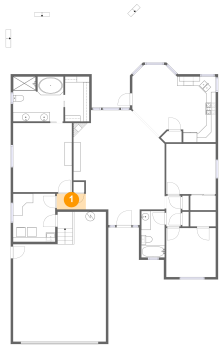

2448 Northeast Voyage Loop, Lincoln City, Lincoln County, Oregon, United States, 97367

Room Dimensions

Floor 1

Total sqft: 2579

Living area: 1590

#	Room name	Dimensions	Area (sqft)	Counted as Living Area
1	Hall	6'3" x 3'4"	21 sq. ft	Yes
2	Hall	3'1" x 6'7"	21 sq. ft	Yes
3	Bath	5'0" x 10'0"	50 sq. ft	Yes
4	Foyer	6'9" x 3'4"	23 sq. ft	Yes
5	Bedroom	10'8" x 10'9"	115 sq. ft	Yes
6	Porch	8'2" x 7'11"	65 sq. ft	No
7	Dining Area	9'7" x 9'6"	85 sq. ft	Yes
8	Laundry	9'1" x 10'4"	93 sq. ft	Yes
9	Living Room	19'7" x 21'4"	364 sq. ft	Yes
10	Primary Bedroom	12'8" x 14'9"	187 sq. ft	Yes
11	Primary Bath	10'10" x 9'7"	103 sq. ft	Yes

#	Room name	Dimensions	Area (sqft)	Counted as Living Area
12	Deck	33'4" x 12'3"	402 sq. ft	No
13	Bedroom	10'8" x 10'6"	112 sq. ft	Yes
14	Kitchen	17'11" x 14'1"	148 sq. ft	Yes
15	W.i.c.	5'3" x 9'7"	50 sq. ft	Yes
16	Garage	19'11" x 27'10"	489 sq. ft	No

2448 Northeast Voyage Loop, Lincoln City, Lincoln County, Oregon, United States, 97367

1 Floor 1 - Hall

Dimensions: 6'3" x 3'4"
Area: 21 sq. ft
Counted as Living Area:
Yes

Heated: Yes
Finished: Yes
Enclosed: Yes
Contiguous:
Yes
Permitted: Yes
Wet Space: No
Addition: No
Conversion: No

2 Floor 1 - Hall

Dimensions: 3'1" x 6'7"
Area: 21 sq. ft
Counted as Living Area:
Yes

Heated: Yes
Finished: Yes
Enclosed: Yes
Contiguous:
Yes
Permitted: Yes
Wet Space: No
Addition: No
Conversion: No

2448 Northeast Voyage Loop, Lincoln City, Lincoln County, Oregon, United States, 97367