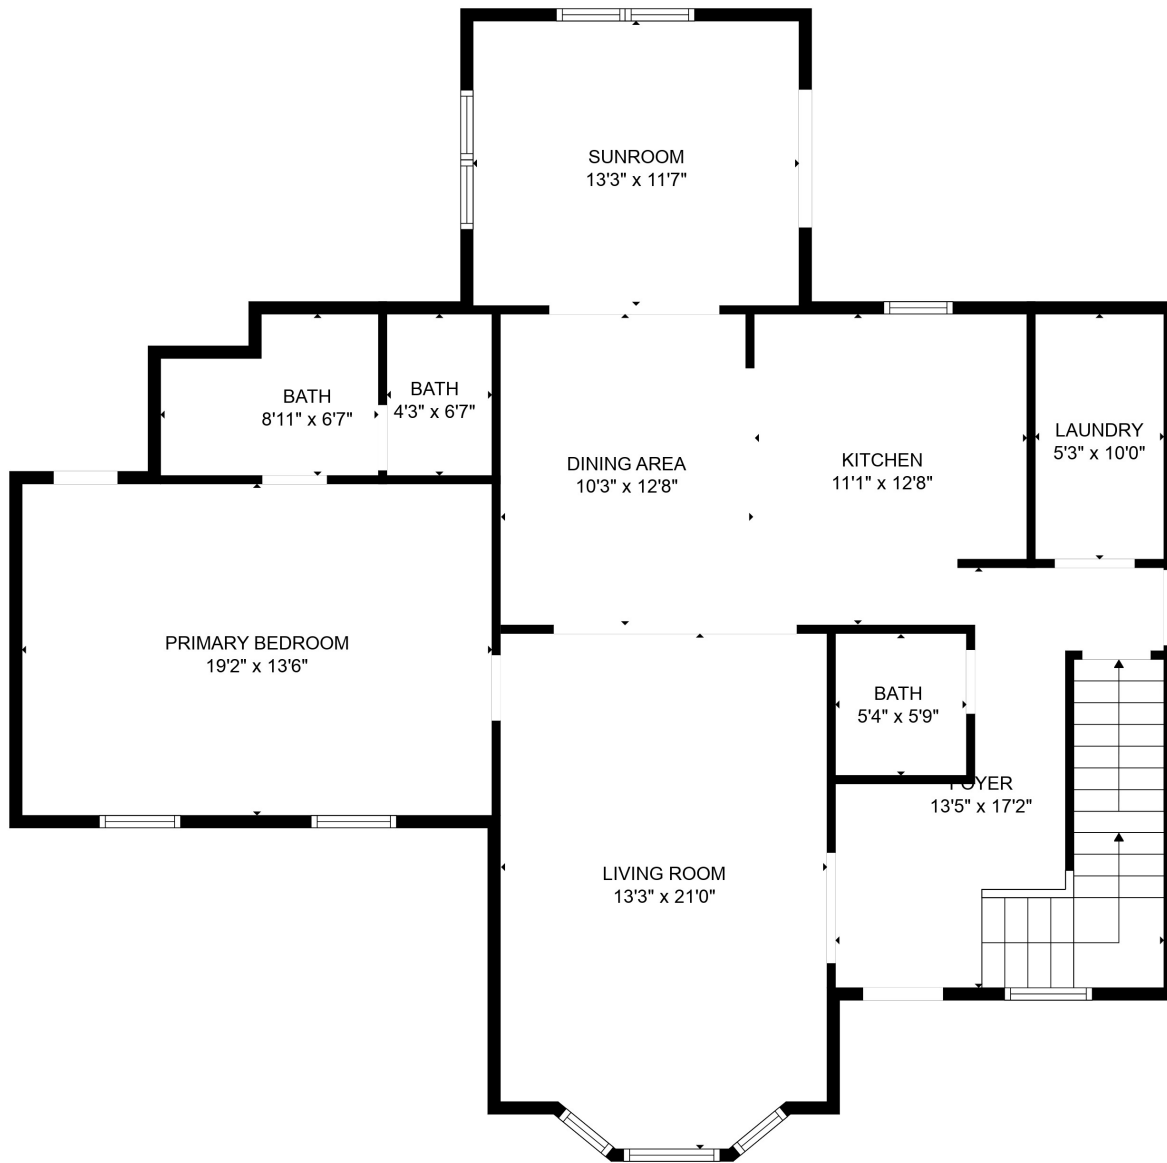

Total scanned area: 3696 sq. ft

MEASUREMENTS ARE CALCULATED BY CUBICASA TECHNOLOGY. DEEMED HIGHLY RELIABLE BUT NOT GUARANTEED.

Total scanned area: 3696 sq. ft

MEASUREMENTS ARE CALCULATED BY CUBICASA TECHNOLOGY. DEEMED HIGHLY RELIABLE BUT NOT GUARANTEED.