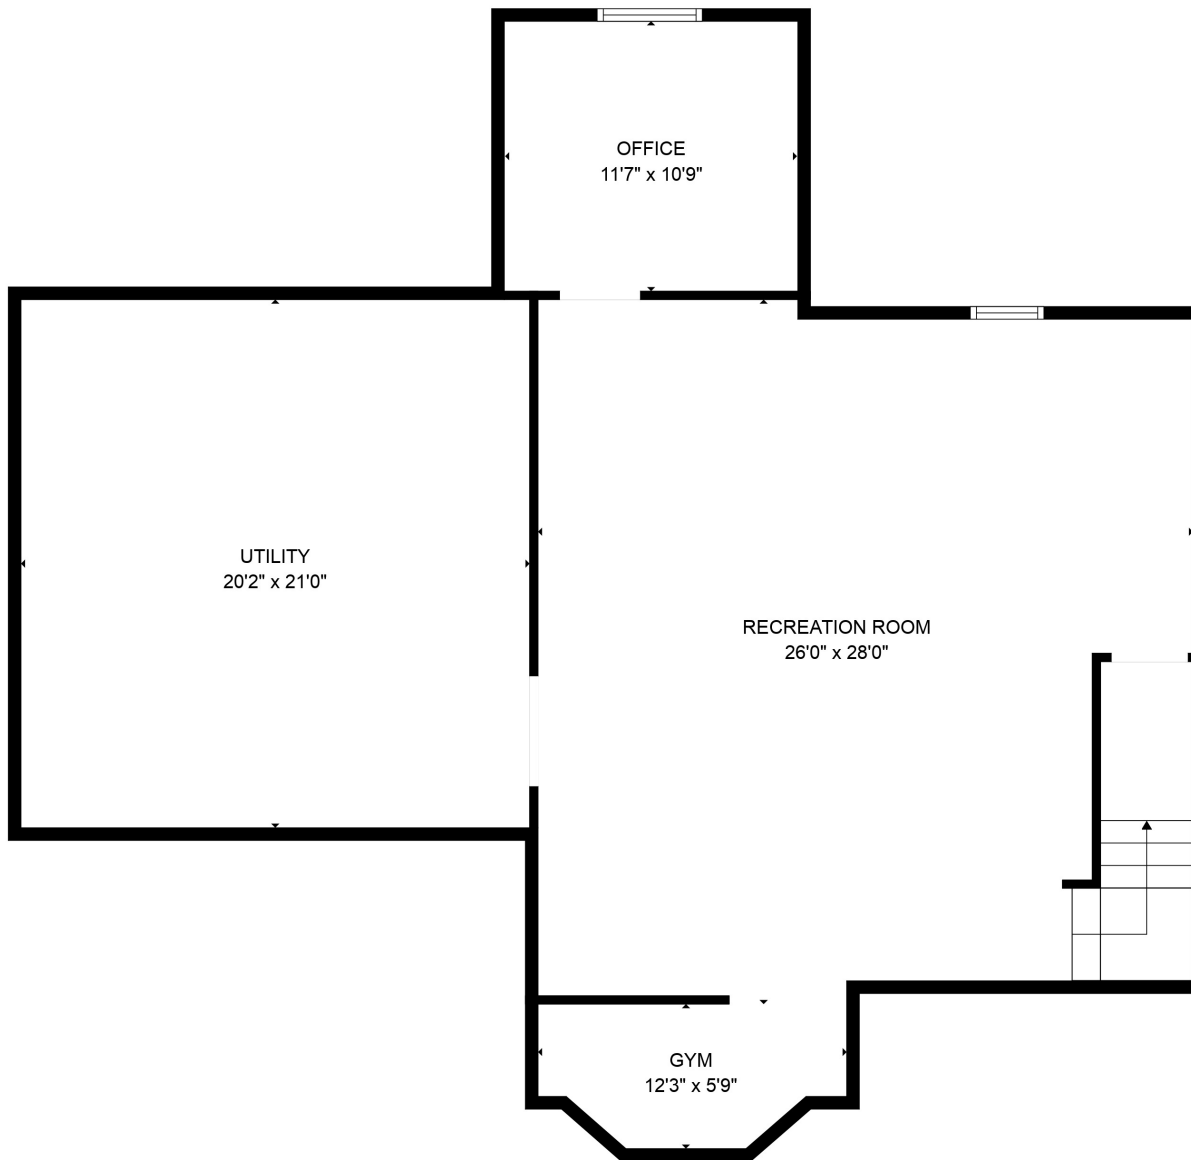

Total scanned area: 3696 sq. ft

MEASUREMENTS ARE CALCULATED BY CUBICASA TECHNOLOGY. DEEMED HIGHLY RELIABLE BUT NOT GUARANTEED.

Total scanned area: 3696 sq. ft

MEASUREMENTS ARE CALCULATED BY CUBICASA TECHNOLOGY. DEEMED HIGHLY RELIABLE BUT NOT GUARANTEED.