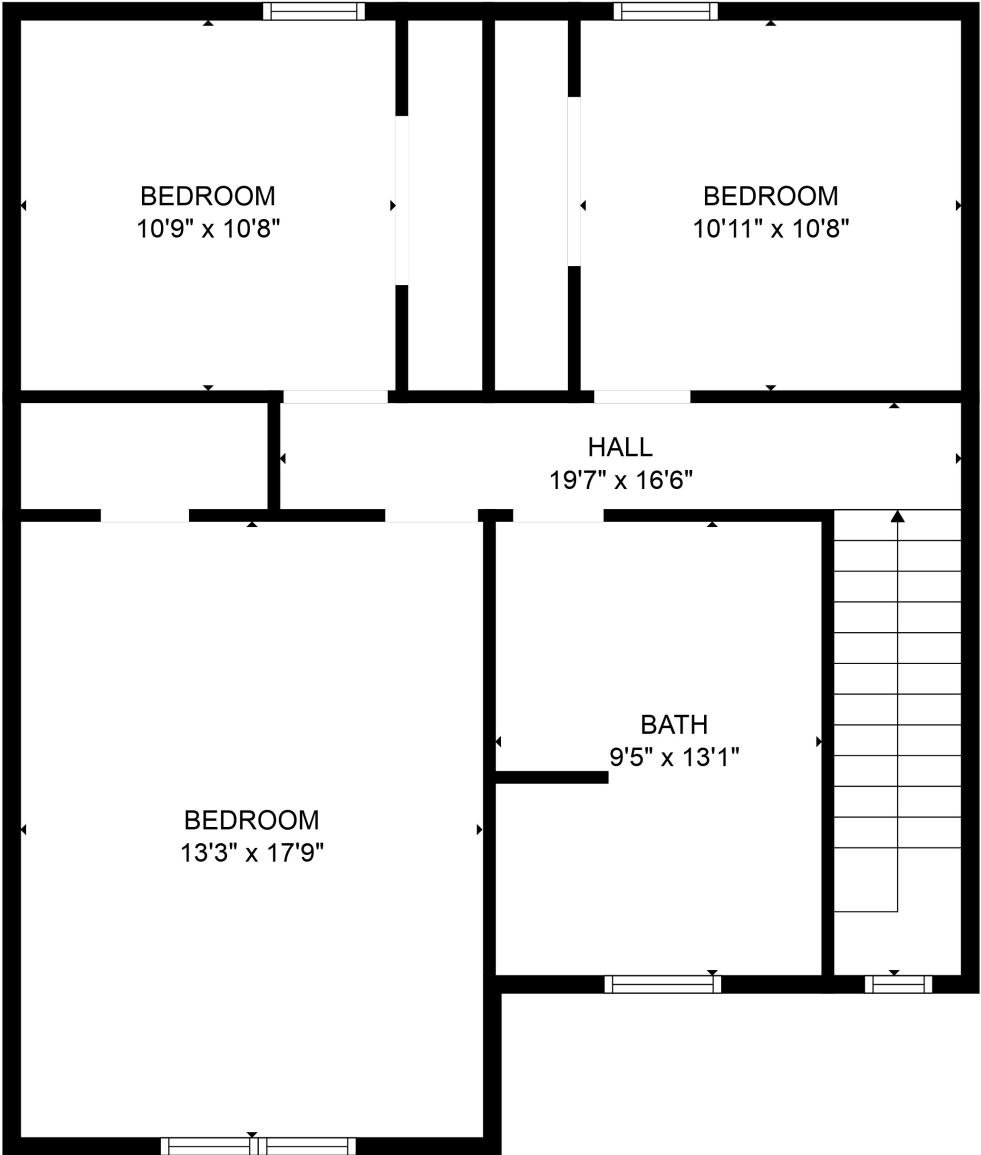

Total scanned area: 3696 sq. ft

MEASUREMENTS ARE CALCULATED BY CUBICASA TECHNOLOGY. DEEMED HIGHLY RELIABLE BUT NOT GUARANTEED.

Total scanned area: 3696 sq. ft

MEASUREMENTS ARE CALCULATED BY CUBICASA TECHNOLOGY. DEEMED HIGHLY RELIABLE BUT NOT GUARANTEED.