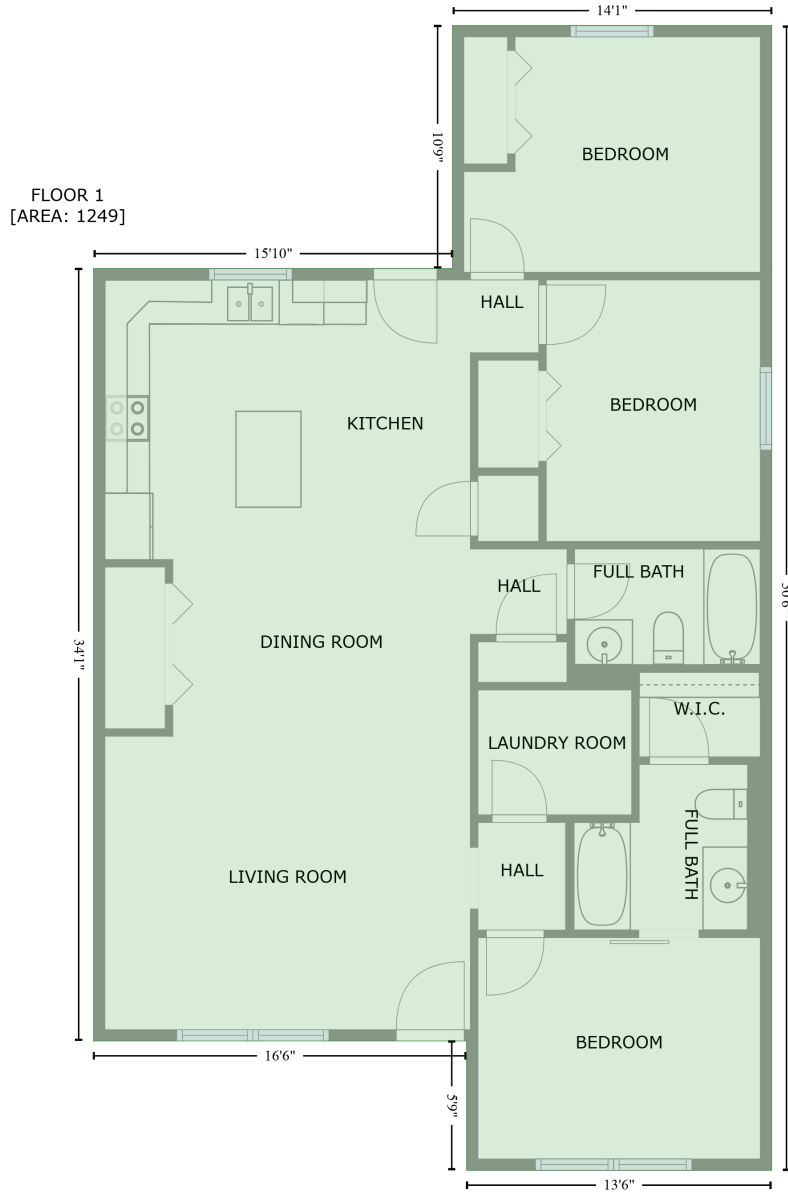

1202 S Smith Rd,Urbana,IL,US

Gross Living Area: 1249 sq. ft

Space	Area (sq. ft)	Calculation <small>Coordinate Polygon Area Algorithm using inches</small>
FLOOR 1 (Living area)	1249	$-((427.1 + 427.1) * (-75.6 - 530.8) + (427.1 + 265.5) * (530.8 - 530.8) + (265.5 + 265.5) * (530.8 - 462.3) + (265.5 + 67.8) * (462.3 - 462.3) + (67.8 + 67.8) * (462.3 - 53.1) + (67.8 + 258) * (53.1 - 53.1) + (258 + 258) * (53.1 - -75.6) + (258 + 427.1) * (-75.6 - -75.6)) * 0.5 * 0.00694$