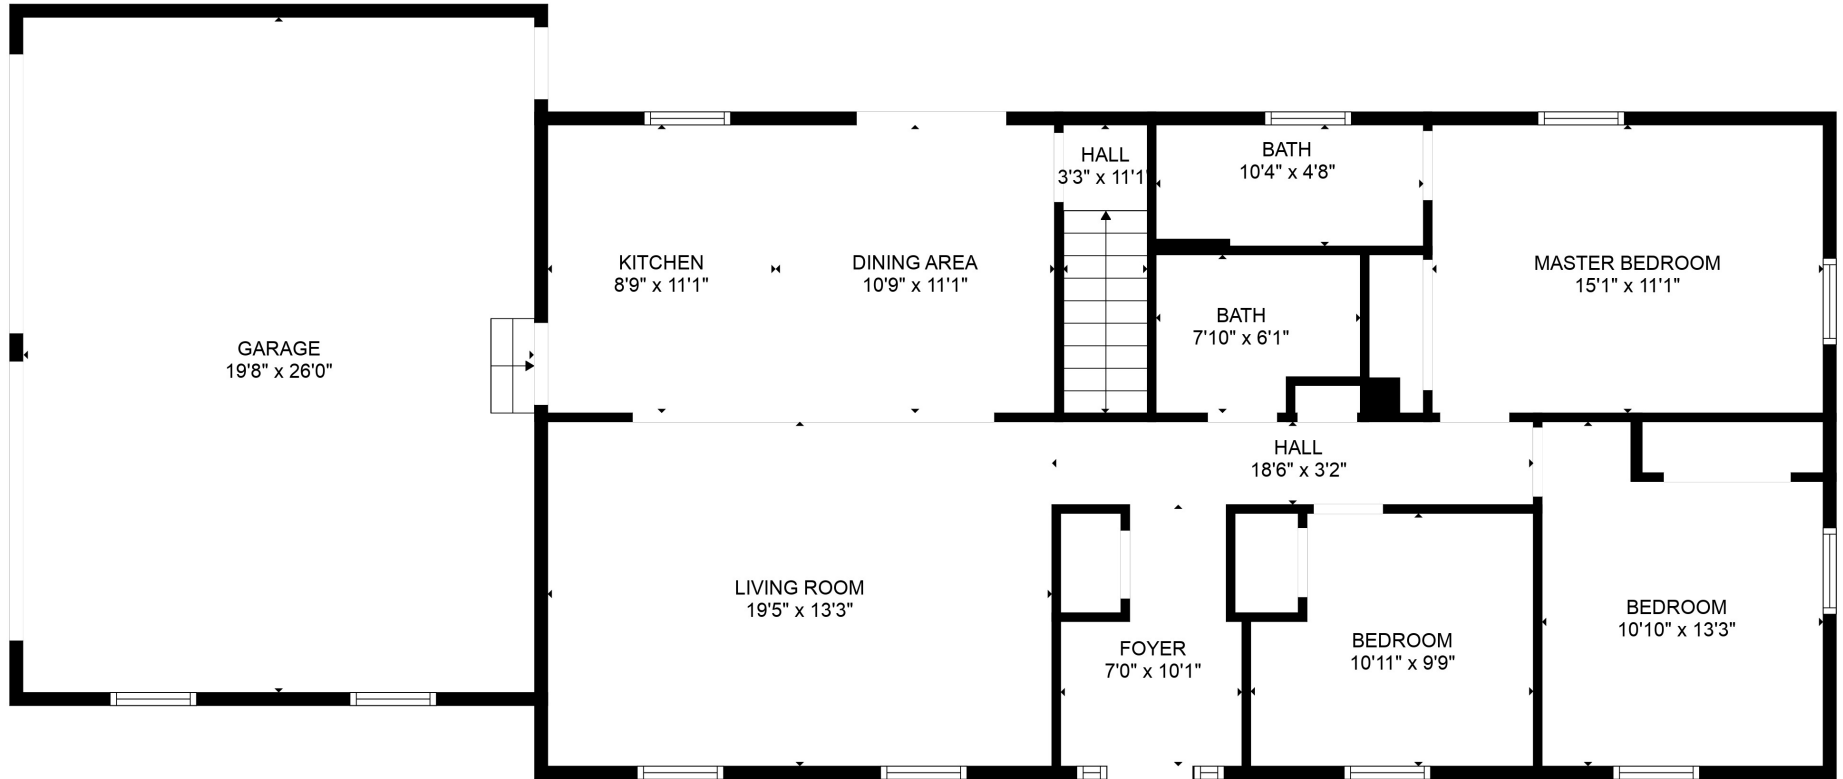

TOTAL: 1971 sq. ft
 Below Ground: 758 sq. ft, FLOOR 2: 1213 sq. ft
 EXCLUDED AREAS: GARAGE: 944 sq. ft

MEASUREMENTS ARE CALCULATED BY CUBICASA TECHNOLOGY. DEEMED HIGHLY RELIABLE BUT NOT GUARANTEED.

TOTAL: 1971 sq. ft
Below Ground: 758 sq. ft, FLOOR 2: 1213 sq. ft
EXCLUDED AREAS: GARAGE: 944 sq. ft

MEASUREMENTS ARE CALCULATED BY CUBICASA TECHNOLOGY. DEEMED HIGHLY RELIABLE BUT NOT GUARANTEED.

TOTAL: 1971 sq. ft
Below Ground: 758 sq. ft, FLOOR 2: 1213 sq. ft
EXCLUDED AREAS: GARAGE: 944 sq. ft

MEASUREMENTS ARE CALCULATED BY CUBICASA TECHNOLOGY. DEEMED HIGHLY RELIABLE BUT NOT GUARANTEED.