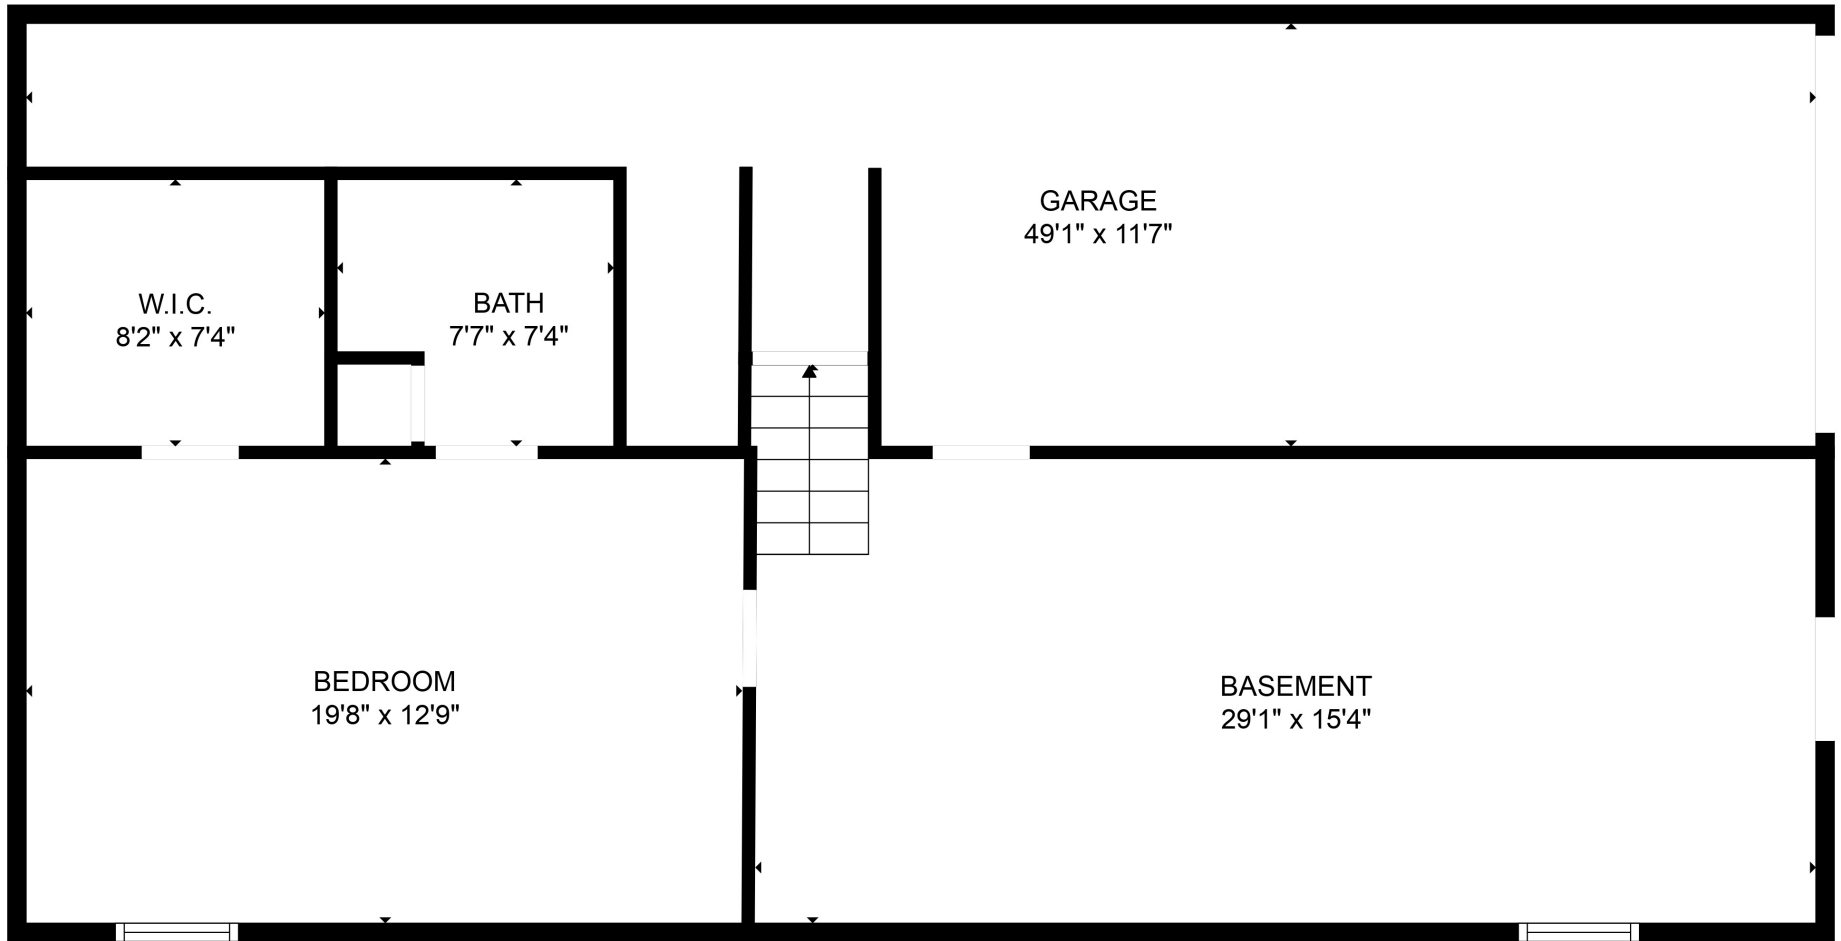

TOTAL: 1971 sq. ft
 Below Ground: 758 sq. ft, FLOOR 2: 1213 sq. ft
 EXCLUDED AREAS: GARAGE: 944 sq. ft

MEASUREMENTS ARE CALCULATED BY CUBICASA TECHNOLOGY. DEEMED HIGHLY RELIABLE BUT NOT GUARANTEED.

TOTAL: 1971 sq. ft
Below Ground: 758 sq. ft, FLOOR 2: 1213 sq. ft
EXCLUDED AREAS: GARAGE: 944 sq. ft

MEASUREMENTS ARE CALCULATED BY CUBICASA TECHNOLOGY. DEEMED HIGHLY RELIABLE BUT NOT GUARANTEED.

TOTAL: 1971 sq. ft
Below Ground: 758 sq. ft, FLOOR 2: 1213 sq. ft
EXCLUDED AREAS: GARAGE: 944 sq. ft

MEASUREMENTS ARE CALCULATED BY CUBICASA TECHNOLOGY. DEEMED HIGHLY RELIABLE BUT NOT GUARANTEED.