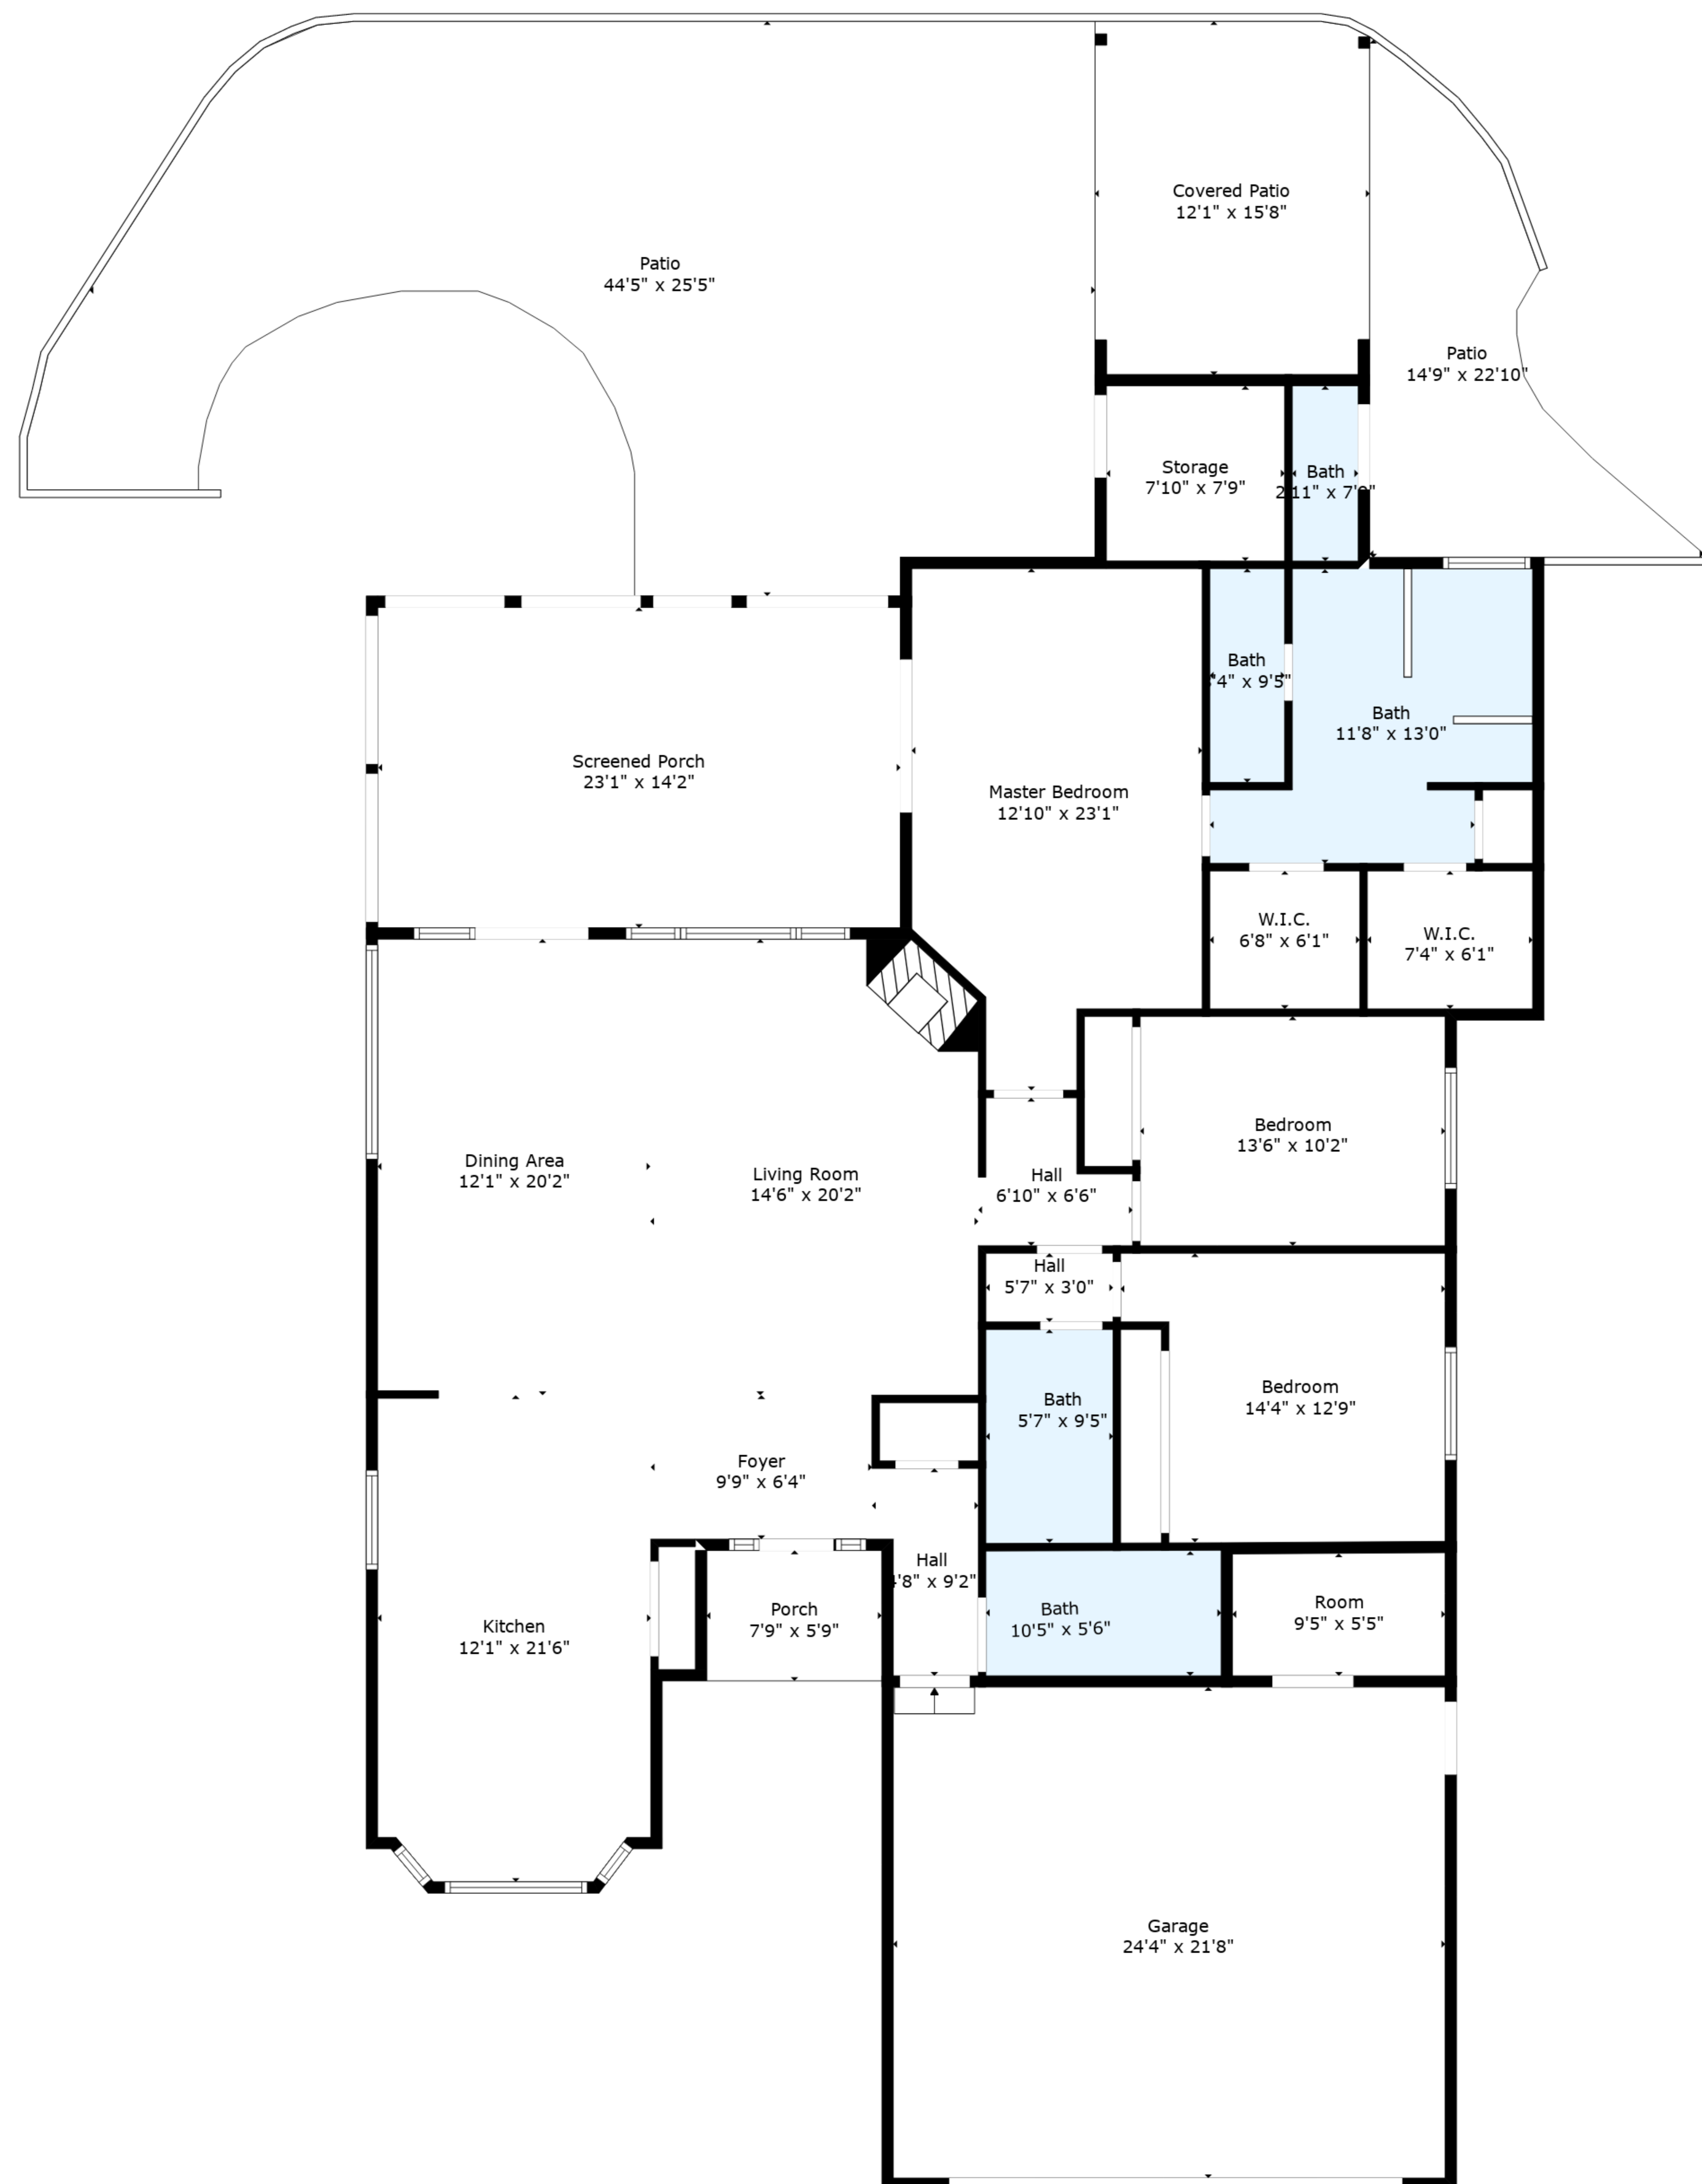

**TOTAL: 2076 sq. ft**

FLOOR 1: 2076 sq. ft

EXCLUDED AREAS: GARAGE: 528 sq. ft, SCREENED PORCH: 327 sq. ft, PORCH: 45 sq. ft,  
 PATIO: 996 sq. ft, COVERED PATIO: 187 sq. ft, STORAGE: 61 sq. ft

**TOTAL: 2076 sq. ft**

FLOOR 1: 2076 sq. ft

EXCLUDED AREAS: GARAGE: 528 sq. ft, SCREENED PORCH: 327 sq. ft, PORCH: 45 sq. ft,  
 PATIO: 996 sq. ft, COVERED PATIO: 187 sq. ft, STORAGE: 61 sq. ft