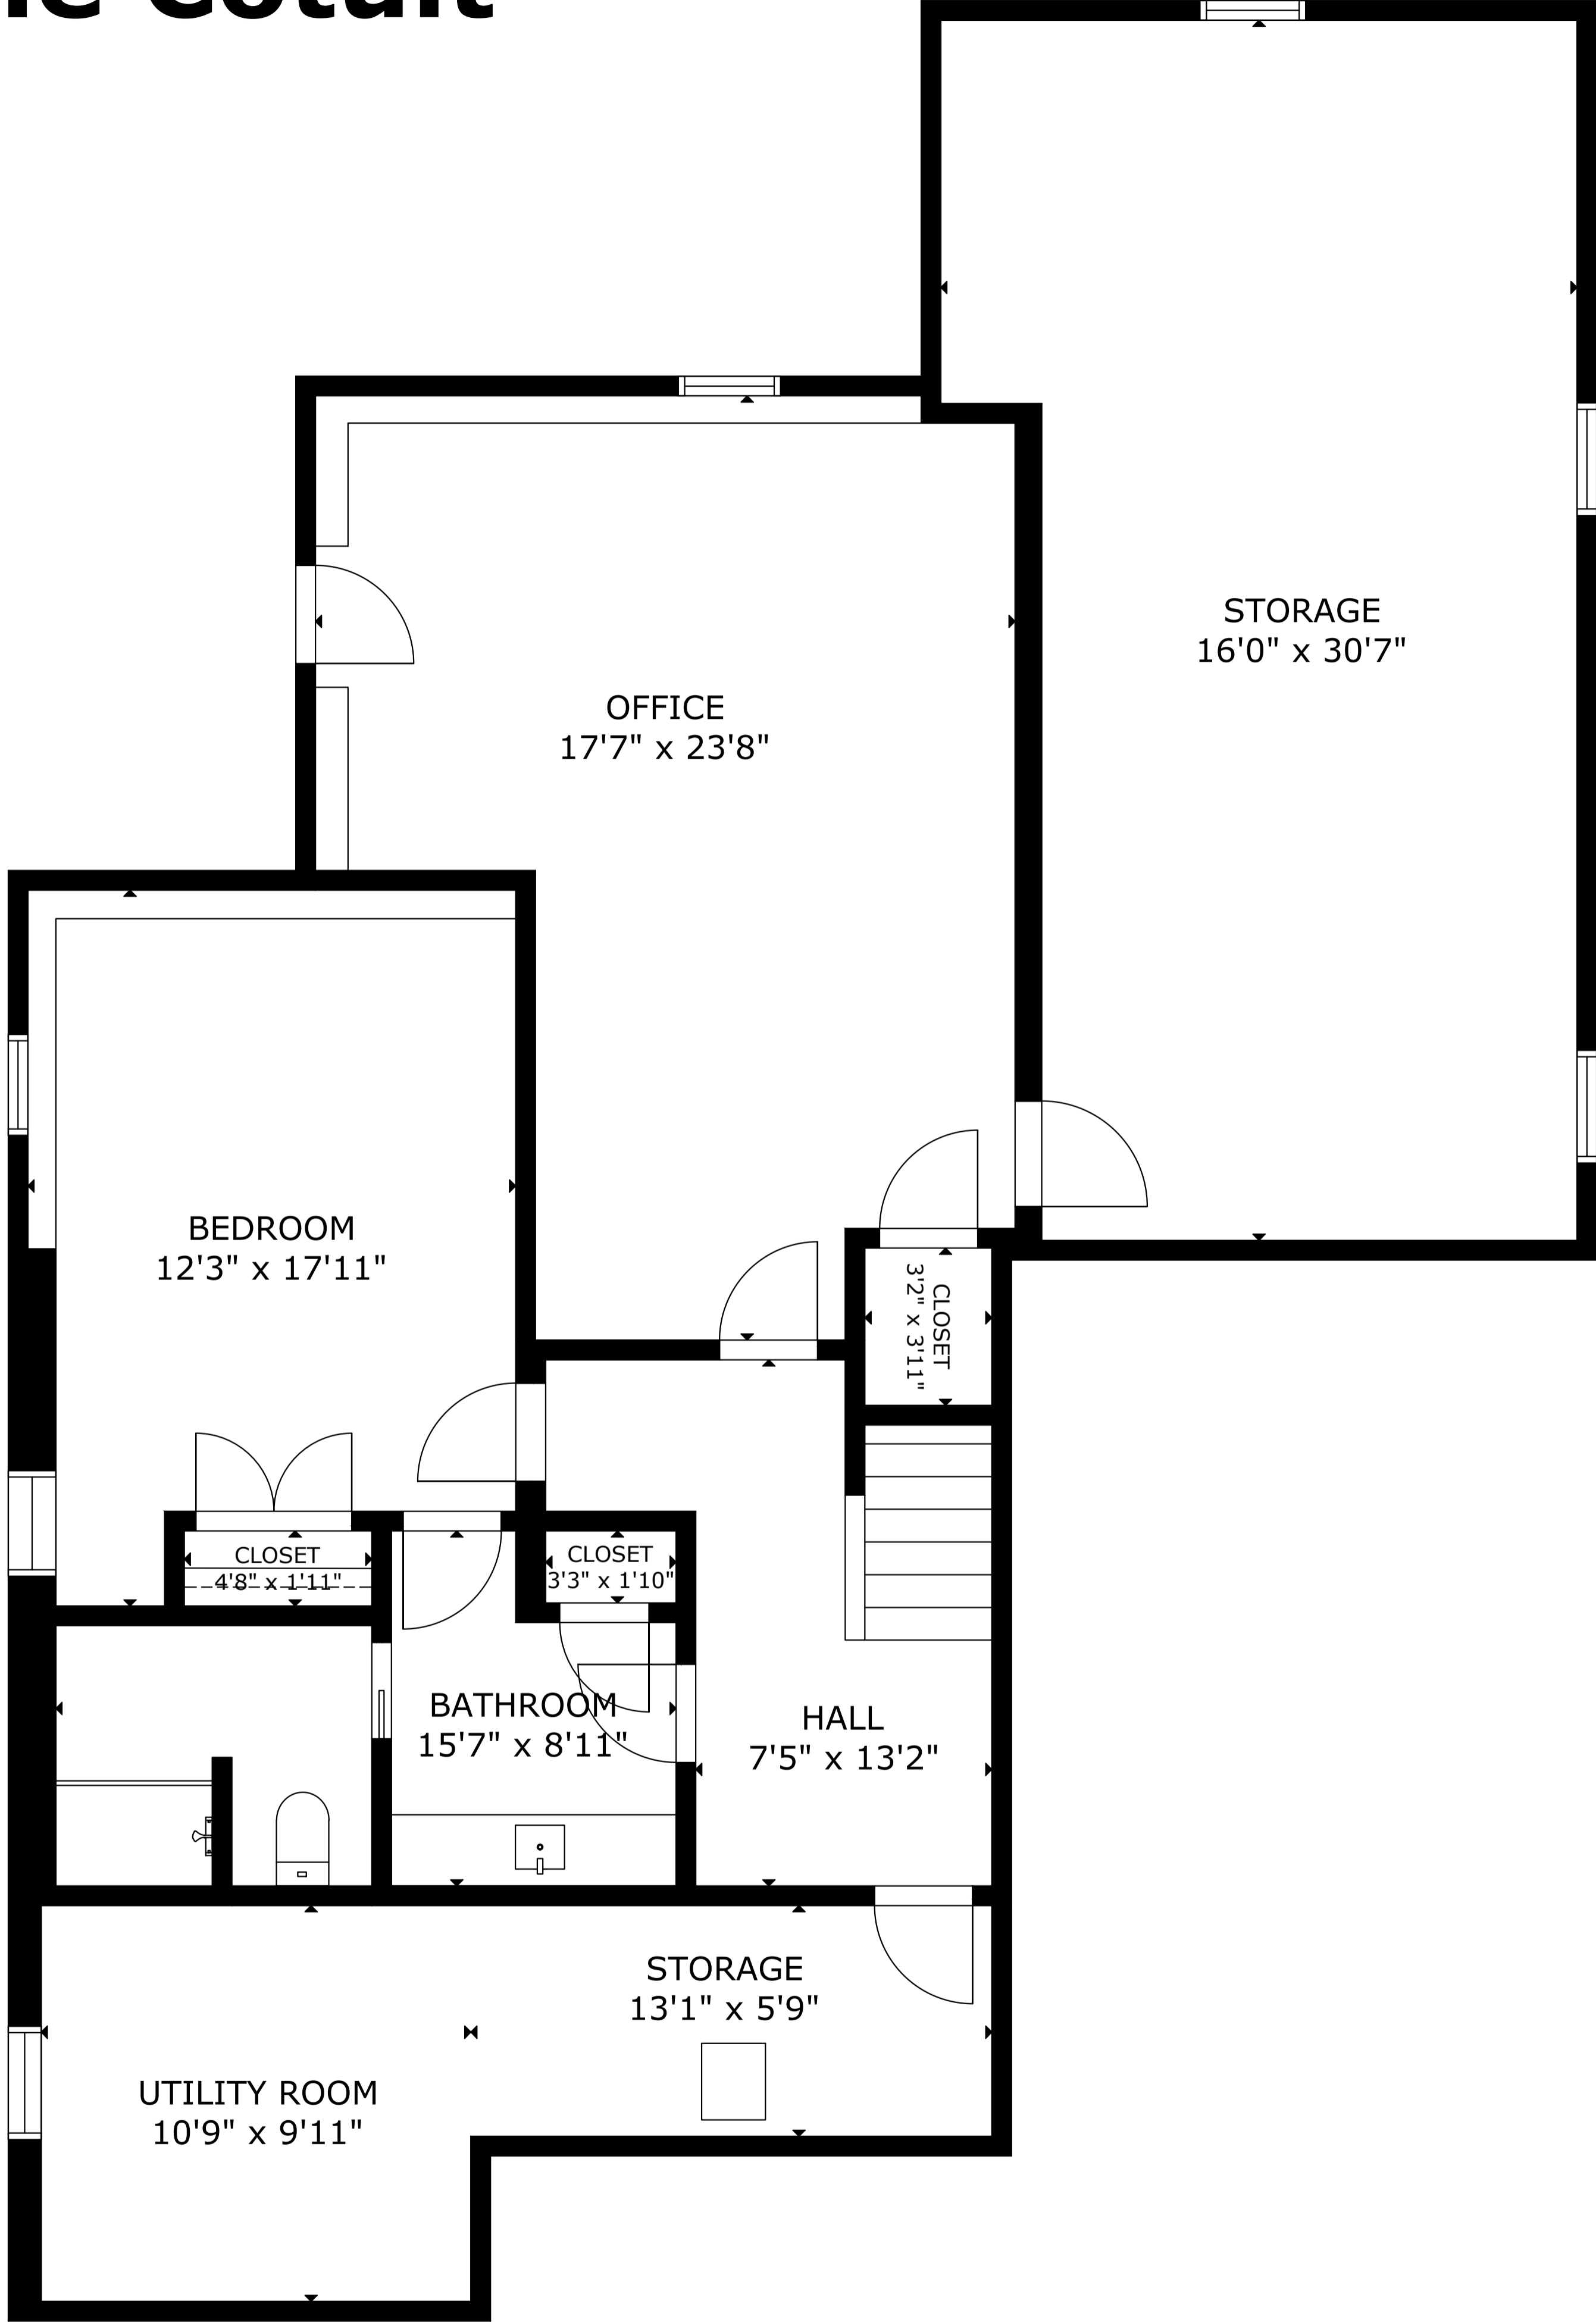

129 Pheasant Hill Circle Cotuit

GROSS INTERNAL AREA
TOTAL: 2,941 sq ft
FLOOR 1: 1,458 sq ft, FLOOR 2: 1,483 sq ft
EXCLUDED AREAS: GARAGE: 437 sq ft

SIZE AND DIMENSIONS ARE APPROXIMATE, ACTUAL MAY VARY