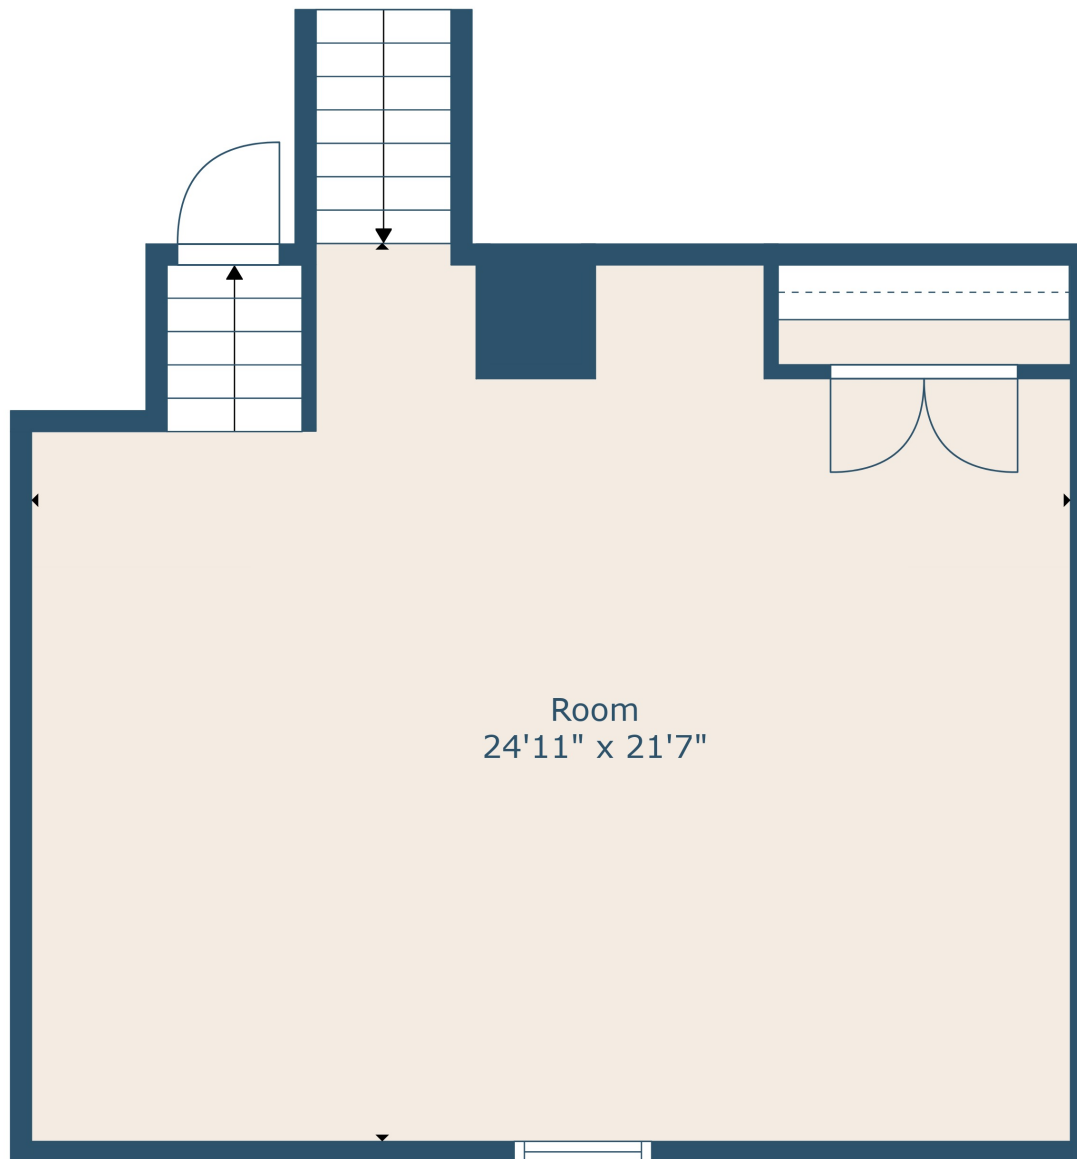

Floor 1

Floor 2

Floor 3

TOTAL: 2529 sq. ft
 FLOOR 1: 2107 sq. ft, FLOOR 2: 405 sq. ft, FLOOR 3: 17 sq. ft
 EXCLUDED AREAS: GARAGE: 525 sq. ft, SCREENED PORCH: 277 sq. ft, FIREPLACE: 12 sq. ft,
 LOW CEILING: 959 sq. ft, ATTIC: 767 sq. ft

Measurements Are Calculated By Cubicasa Technology. Deemed Highly Reliable But Not Guaranteed.

TOTAL: 2529 sq. ft

FLOOR 1: 2107 sq. ft, FLOOR 2: 405 sq. ft, FLOOR 3: 17 sq. ft

EXCLUDED AREAS: GARAGE: 525 sq. ft, SCREENED PORCH: 277 sq. ft, FIREPLACE: 12 sq. ft,
 LOW CEILING: 959 sq. ft, ATTIC: 767 sq. ft