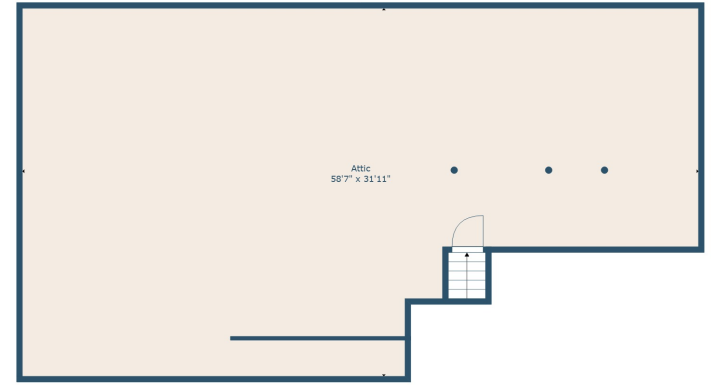

Floor 1

Floor 2

Floor 3

TOTAL: 2529 sq. ft
 FLOOR 1: 2107 sq. ft, FLOOR 2: 405 sq. ft, FLOOR 3: 17 sq. ft
 EXCLUDED AREAS: GARAGE: 525 sq. ft, SCREENED PORCH: 277 sq. ft, FIREPLACE: 12 sq. ft,
 LOW CEILING: 959 sq. ft, ATTIC: 767 sq. ft

Measurements Are Calculated By Cubicasa Technology. Deemed Highly Reliable But Not Guaranteed.

TOTAL: 2529 sq. ft

FLOOR 1: 2107 sq. ft, FLOOR 2: 405 sq. ft, FLOOR 3: 17 sq. ft

EXCLUDED AREAS: GARAGE: 525 sq. ft, SCREENED PORCH: 277 sq. ft, FIREPLACE: 12 sq. ft,
 LOW CEILING: 959 sq. ft, ATTIC: 767 sq. ft