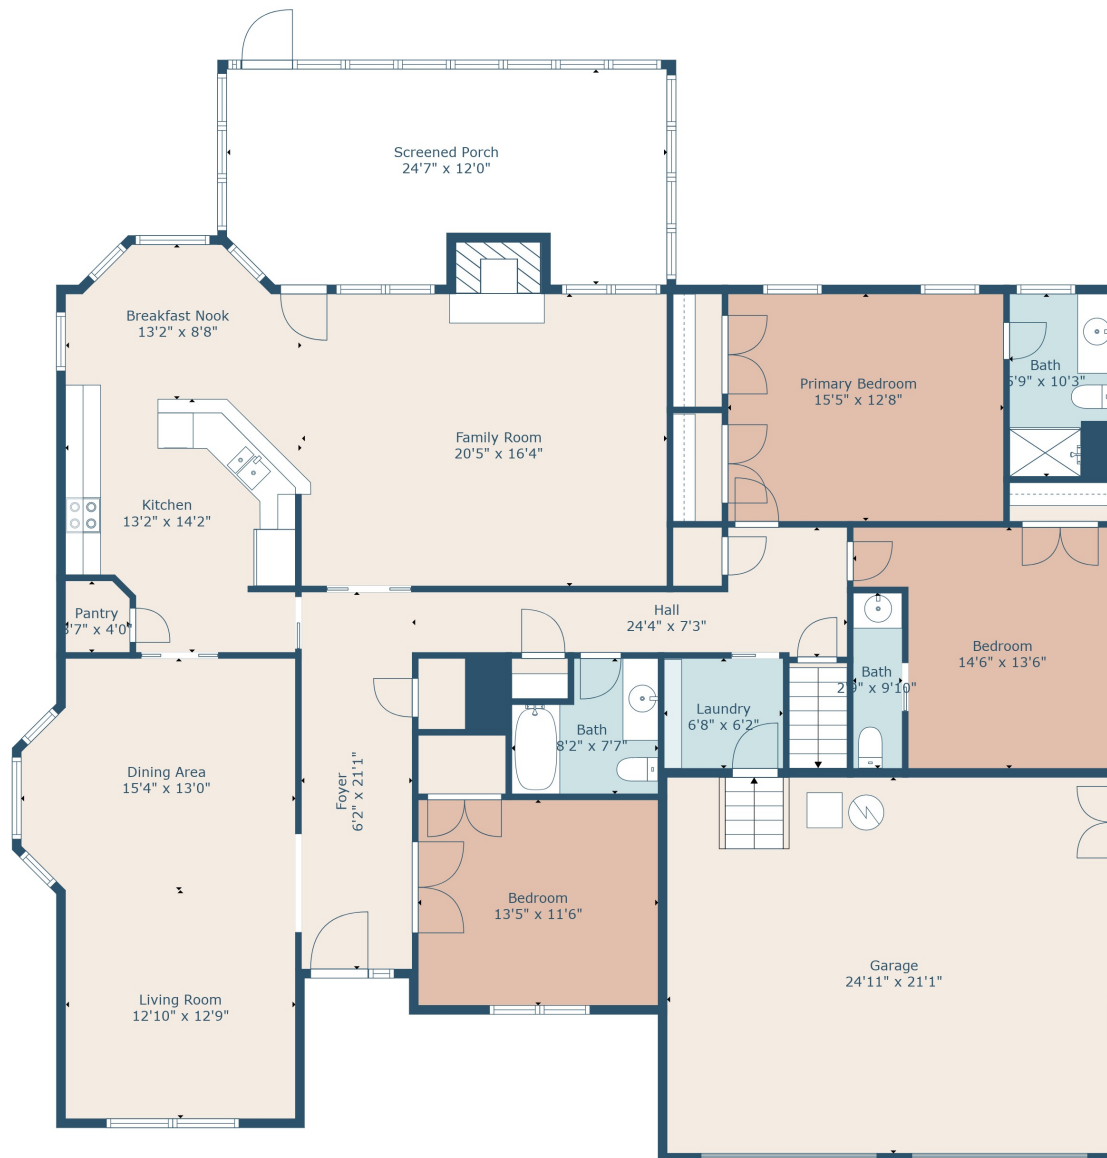

Floor 1

Floor 2

Floor 3

TOTAL: 2529 sq. ft
 FLOOR 1: 2107 sq. ft, FLOOR 2: 405 sq. ft, FLOOR 3: 17 sq. ft
 EXCLUDED AREAS: GARAGE: 525 sq. ft, SCREENED PORCH: 277 sq. ft, FIREPLACE: 12 sq. ft,
 LOW CEILING: 959 sq. ft, ATTIC: 767 sq. ft

Measurements Are Calculated By Cubicasa Technology. Deemed Highly Reliable But Not Guaranteed.

TOTAL: 2529 sq. ft

FLOOR 1: 2107 sq. ft, FLOOR 2: 405 sq. ft, FLOOR 3: 17 sq. ft

EXCLUDED AREAS: GARAGE: 525 sq. ft, SCREENED PORCH: 277 sq. ft, FIREPLACE: 12 sq. ft,
 LOW CEILING: 959 sq. ft, ATTIC: 767 sq. ft