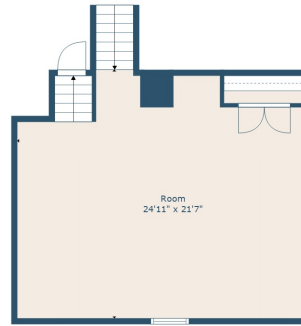

Floor 1

Floor 2

Floor 3

TOTAL: 2529 sq. ft
 FLOOR 1: 2107 sq. ft, FLOOR 2: 405 sq. ft, FLOOR 3: 17 sq. ft
 EXCLUDED AREAS: GARAGE: 525 sq. ft, SCREENED PORCH: 277 sq. ft, FIREPLACE: 12 sq. ft,
 LOW CEILING: 959 sq. ft, ATTIC: 767 sq. ft

Measurements Are Calculated By Cubicasa Technology. Deemed Highly Reliable But Not Guaranteed.

TOTAL: 2529 sq. ft

FLOOR 1: 2107 sq. ft, FLOOR 2: 405 sq. ft, FLOOR 3: 17 sq. ft

EXCLUDED AREAS: GARAGE: 525 sq. ft, SCREENED PORCH: 277 sq. ft, FIREPLACE: 12 sq. ft,
 LOW CEILING: 959 sq. ft, ATTIC: 767 sq. ft