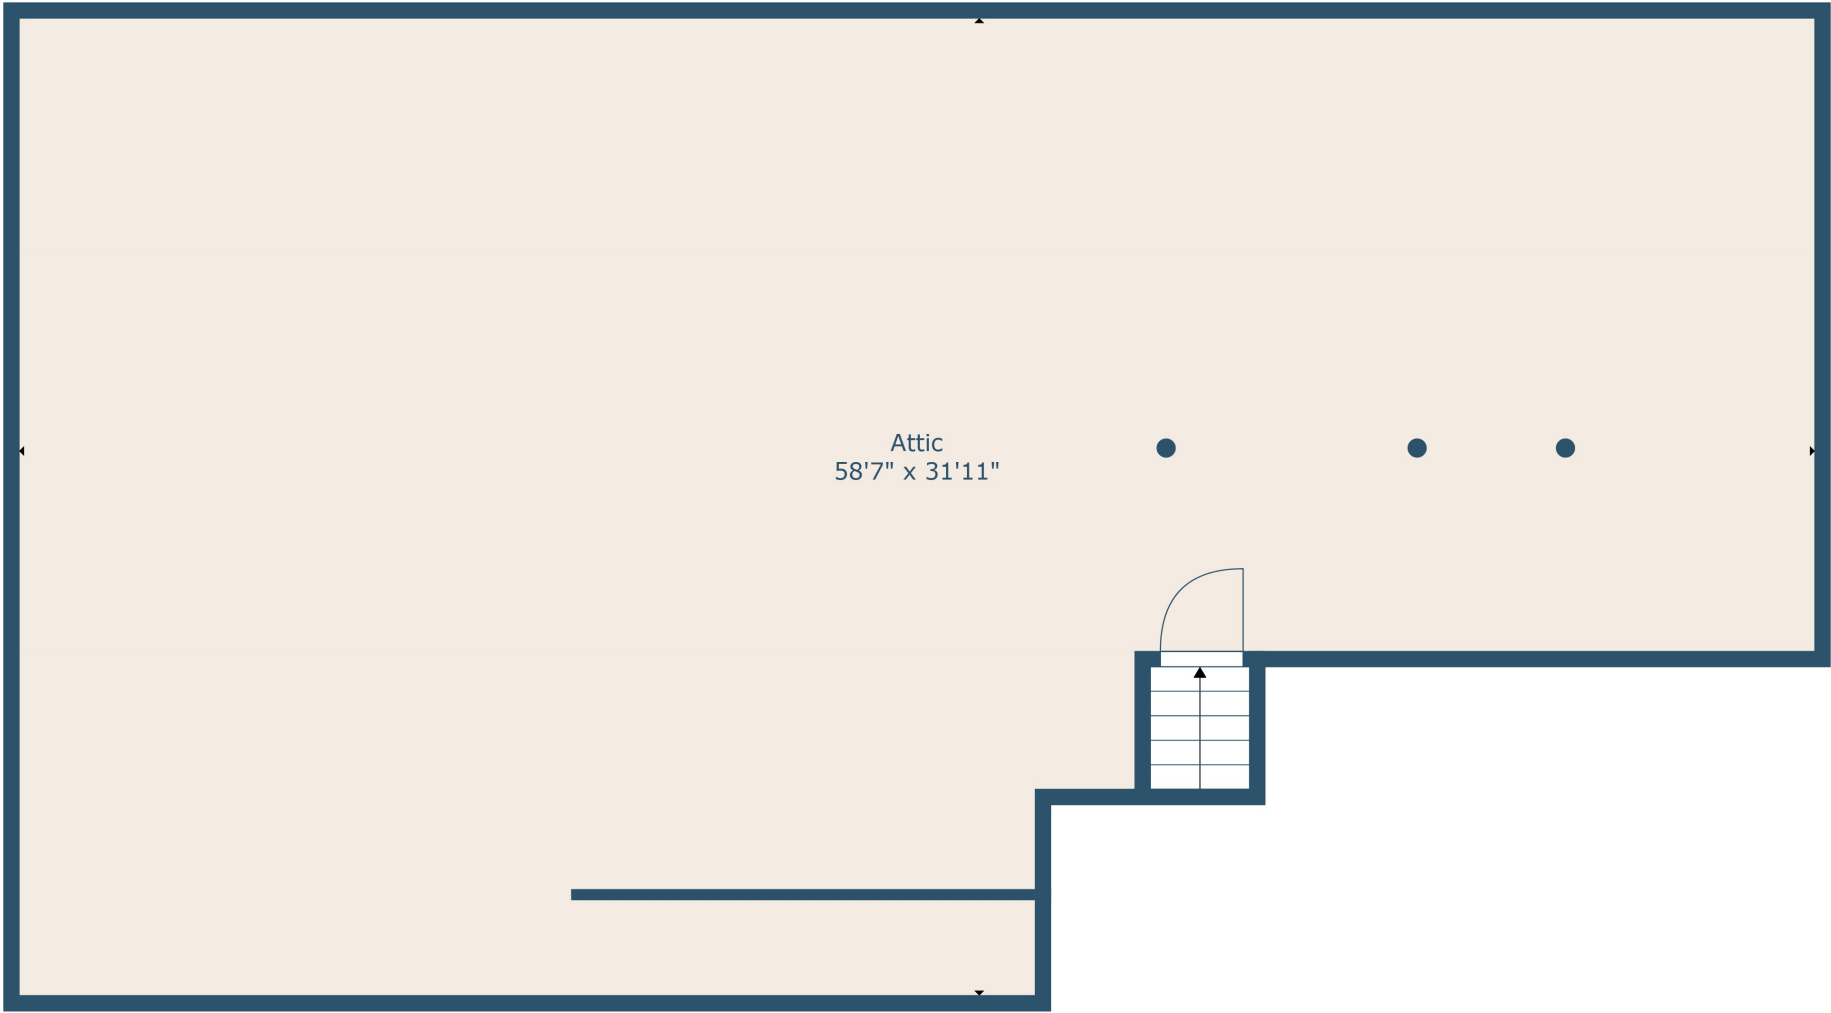

Floor 1

Floor 2

Floor 3

TOTAL: 2529 sq. ft
 FLOOR 1: 2107 sq. ft, FLOOR 2: 405 sq. ft, FLOOR 3: 17 sq. ft
 EXCLUDED AREAS: GARAGE: 525 sq. ft, SCREENED PORCH: 277 sq. ft, FIREPLACE: 12 sq. ft,
 LOW CEILING: 959 sq. ft, ATTIC: 767 sq. ft

Measurements Are Calculated By Cubicasa Technology. Deemed Highly Reliable But Not Guaranteed.

TOTAL: 2529 sq. ft

FLOOR 1: 2107 sq. ft, FLOOR 2: 405 sq. ft, FLOOR 3: 17 sq. ft

EXCLUDED AREAS: GARAGE: 525 sq. ft, SCREENED PORCH: 277 sq. ft, FIREPLACE: 12 sq. ft,
LOW CEILING: 959 sq. ft, ATTIC: 767 sq. ft