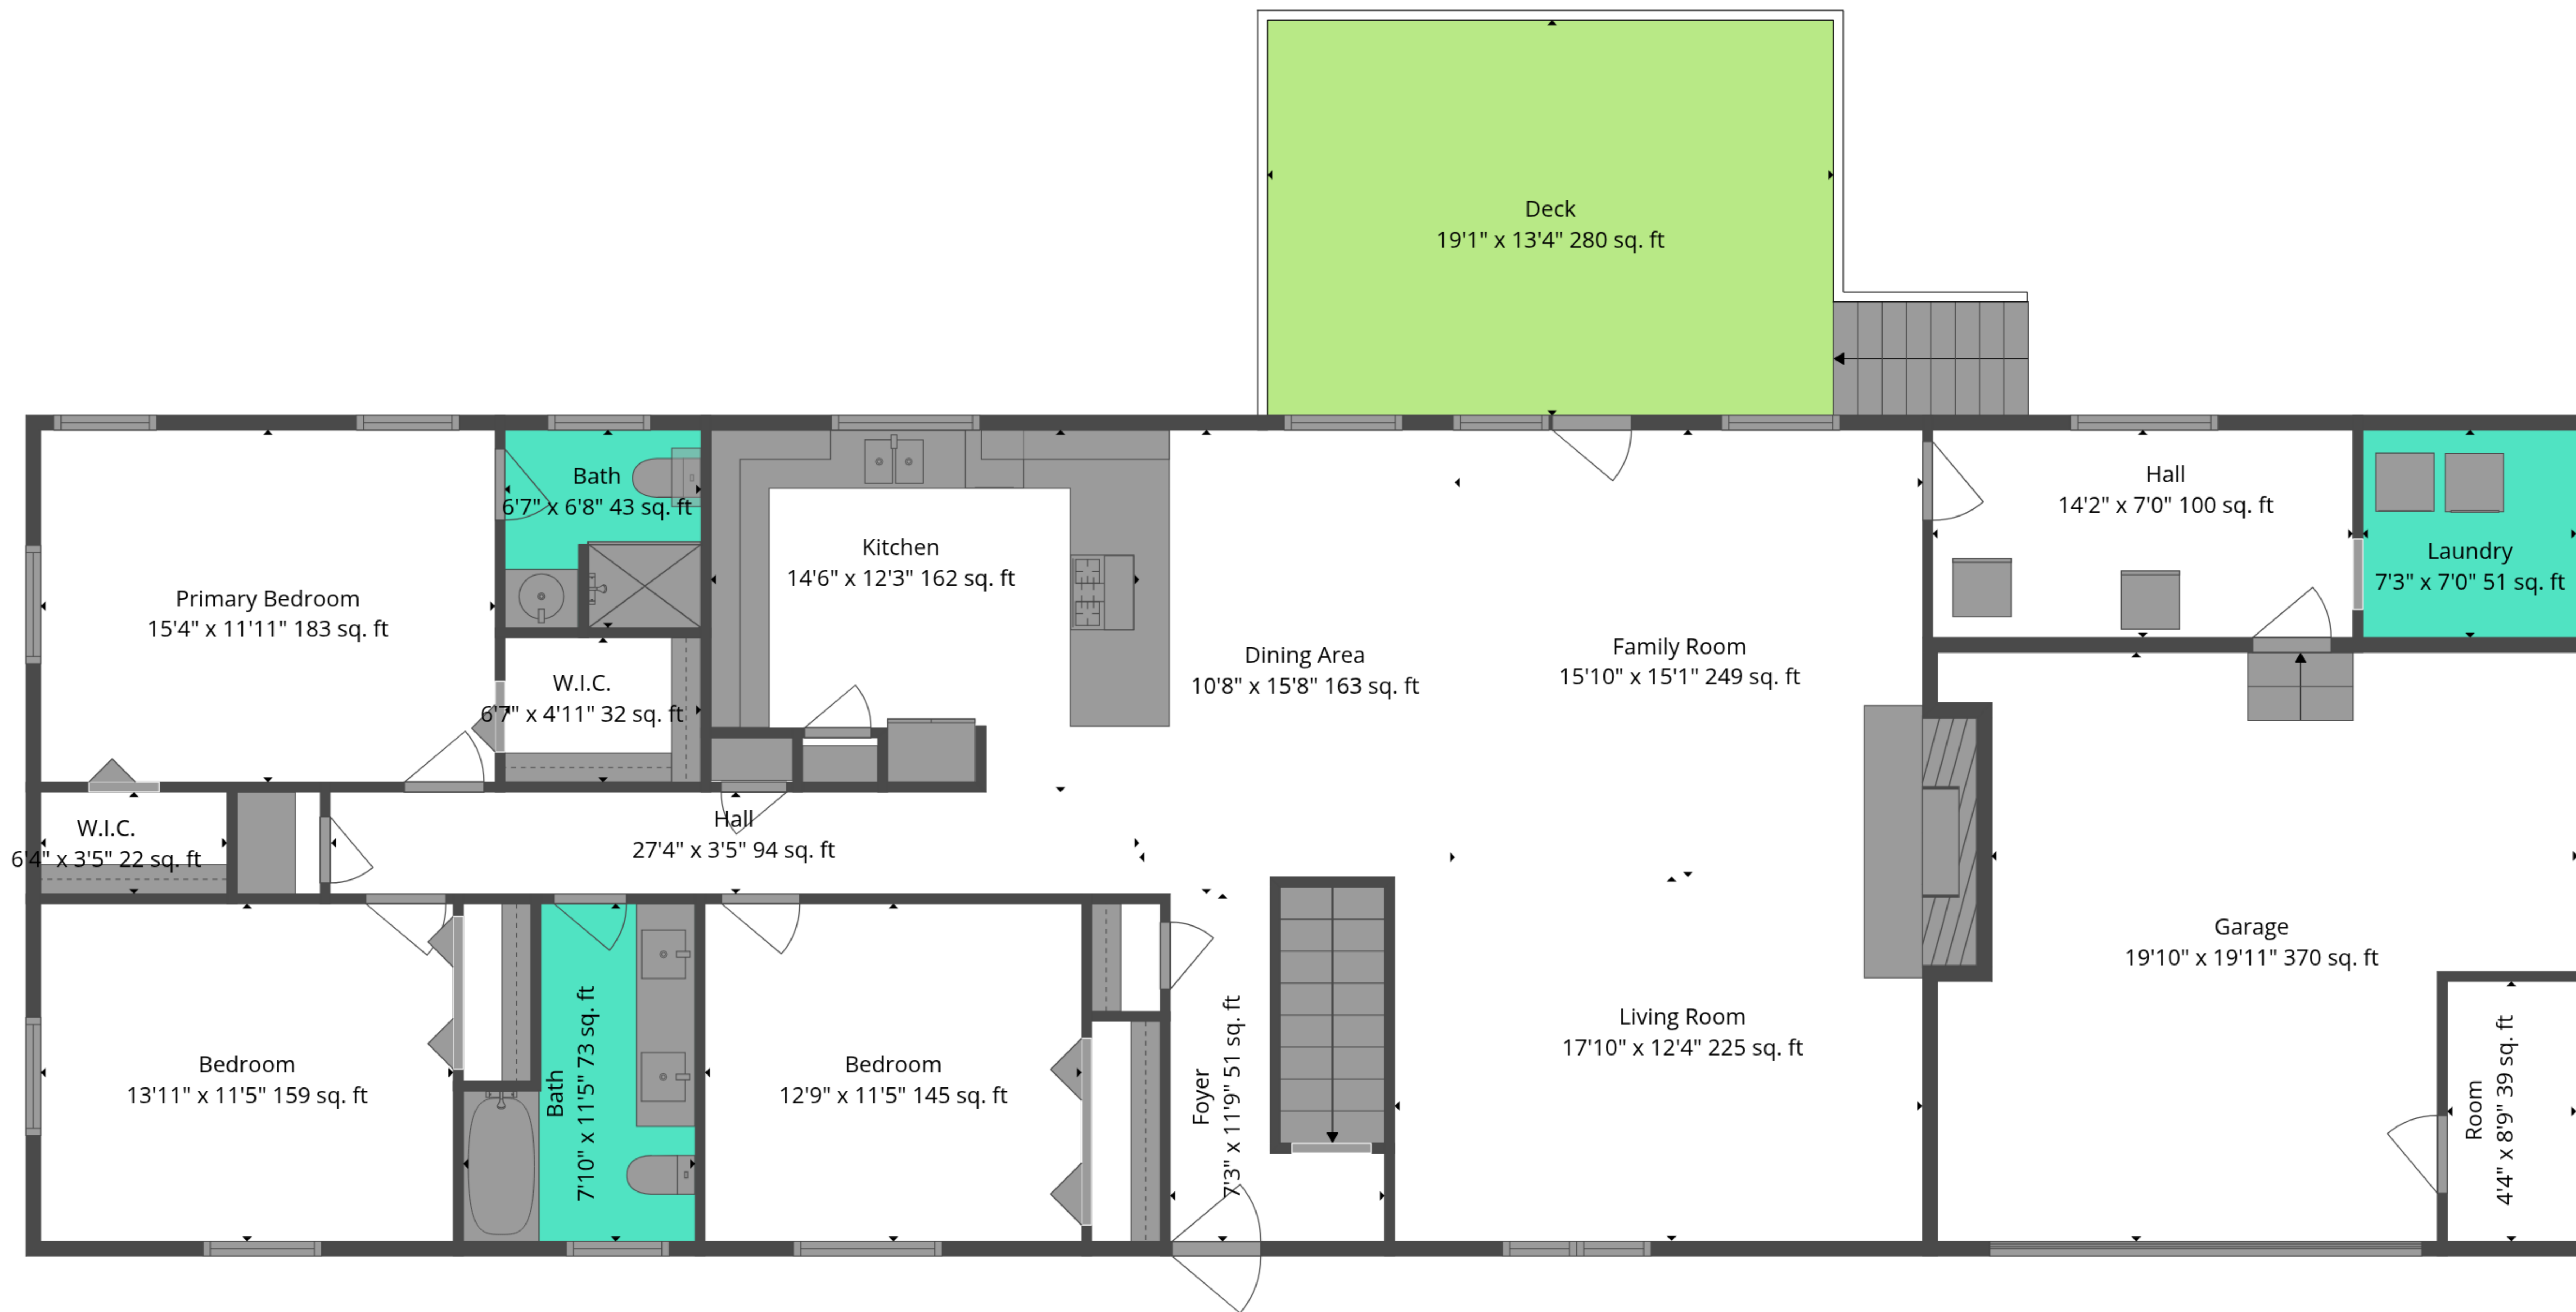

TOTAL: 2696 sq. ft

1st floor: 755 sq. ft, 2nd floor: 1941 sq. ft

EXCLUDED AREAS: STORAGE: 198 sq. ft, UNDEFINED: 31 sq. ft, DECK: 280 sq. ft,

GARAGE: 370 sq. ft, FIREPLACE: 17 sq. ft, WALLS: 200 sq. ft

TOTAL: 2696 sq. ft

1st floor: 755 sq. ft, 2nd floor: 1941 sq. ft

EXCLUDED AREAS: STORAGE: 198 sq. ft, UNDEFINED: 31 sq. ft, DECK: 280 sq. ft,

GARAGE: 370 sq. ft, FIREPLACE: 17 sq. ft, WALLS: 200 sq. ft

2nd Floor

1st Floor

TOTAL: 2696 sq. ft

1st floor: 755 sq. ft, 2nd floor: 1941 sq. ft

EXCLUDED AREAS: STORAGE: 198 sq. ft, UNDEFINED: 31 sq. ft, DECK: 280 sq. ft,
GARAGE: 370 sq. ft, FIREPLACE: 17 sq. ft, WALLS: 200 sq. ft