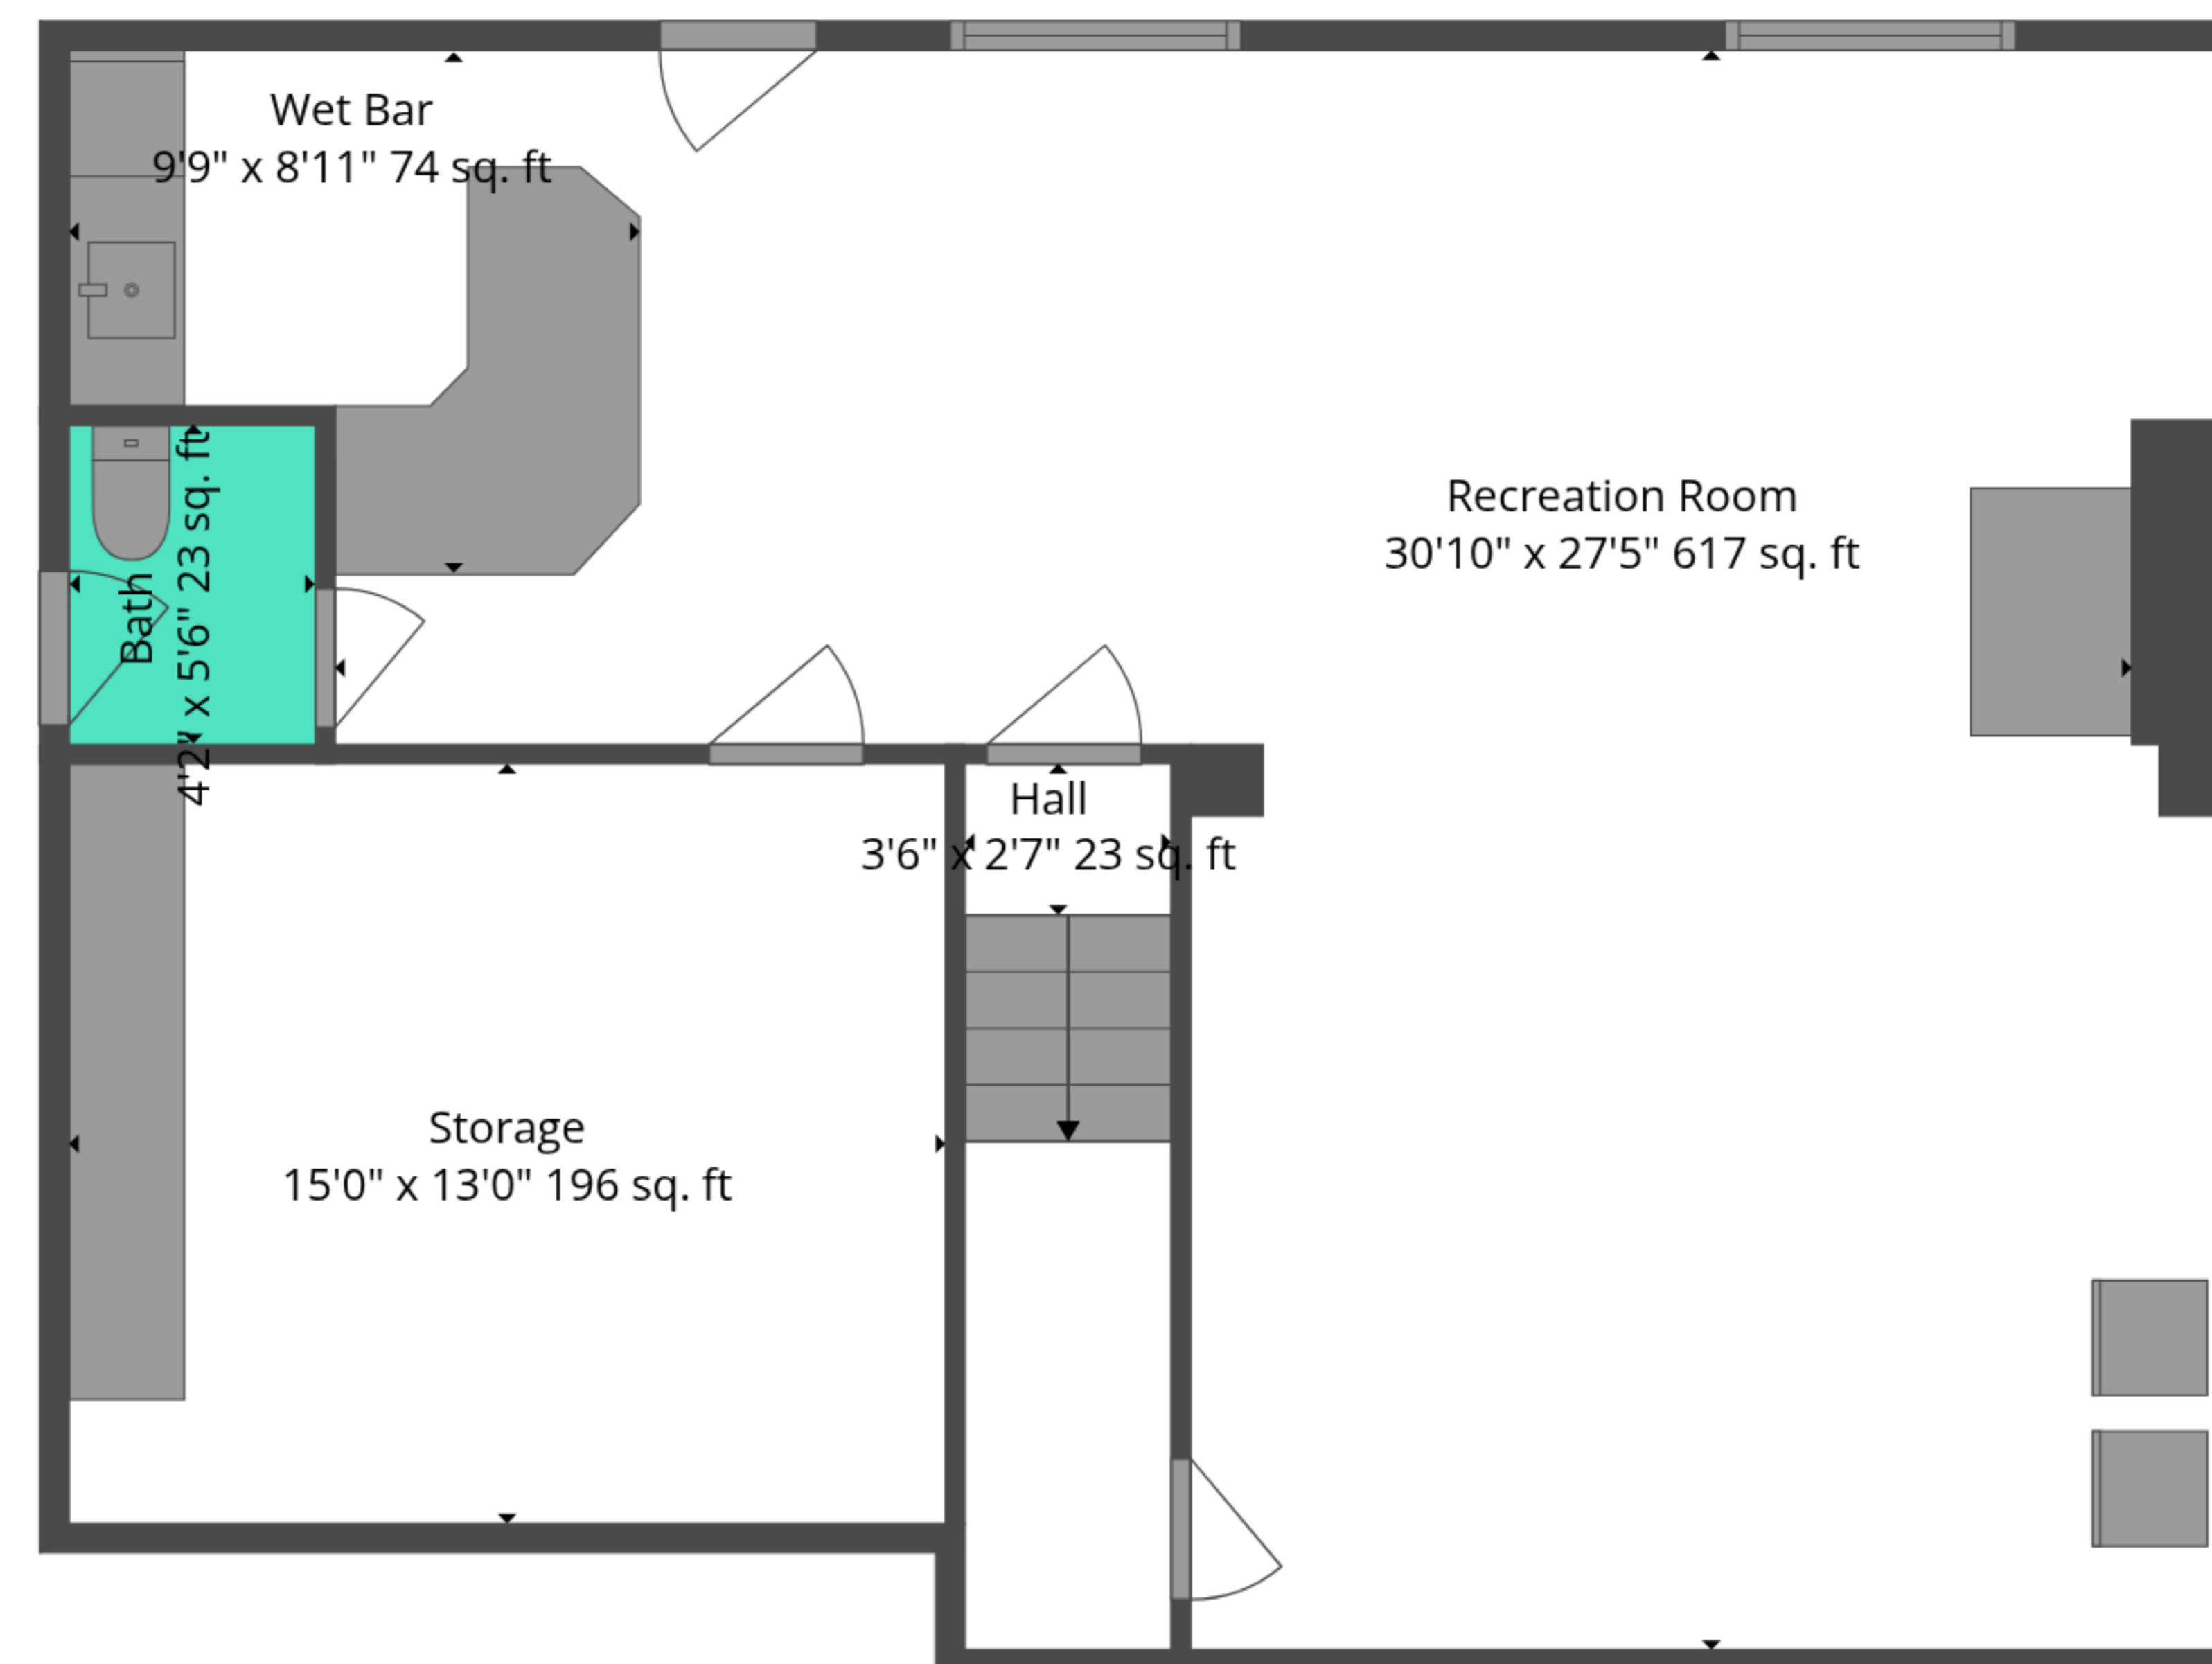

TOTAL: 2696 sq. ft

1st floor: 755 sq. ft, 2nd floor: 1941 sq. ft

EXCLUDED AREAS: STORAGE: 198 sq. ft, UNDEFINED: 31 sq. ft, DECK: 280 sq. ft,

GARAGE: 370 sq. ft, FIREPLACE: 17 sq. ft, WALLS: 200 sq. ft

TOTAL: 2696 sq. ft

1st floor: 755 sq. ft, 2nd floor: 1941 sq. ft

EXCLUDED AREAS: STORAGE: 198 sq. ft, UNDEFINED: 31 sq. ft, DECK: 280 sq. ft,

GARAGE: 370 sq. ft, FIREPLACE: 17 sq. ft, WALLS: 200 sq. ft

2nd Floor

1st Floor

TOTAL: 2696 sq. ft

1st floor: 755 sq. ft, 2nd floor: 1941 sq. ft

EXCLUDED AREAS: STORAGE: 198 sq. ft, UNDEFINED: 31 sq. ft, DECK: 280 sq. ft,
GARAGE: 370 sq. ft, FIREPLACE: 17 sq. ft, WALLS: 200 sq. ft