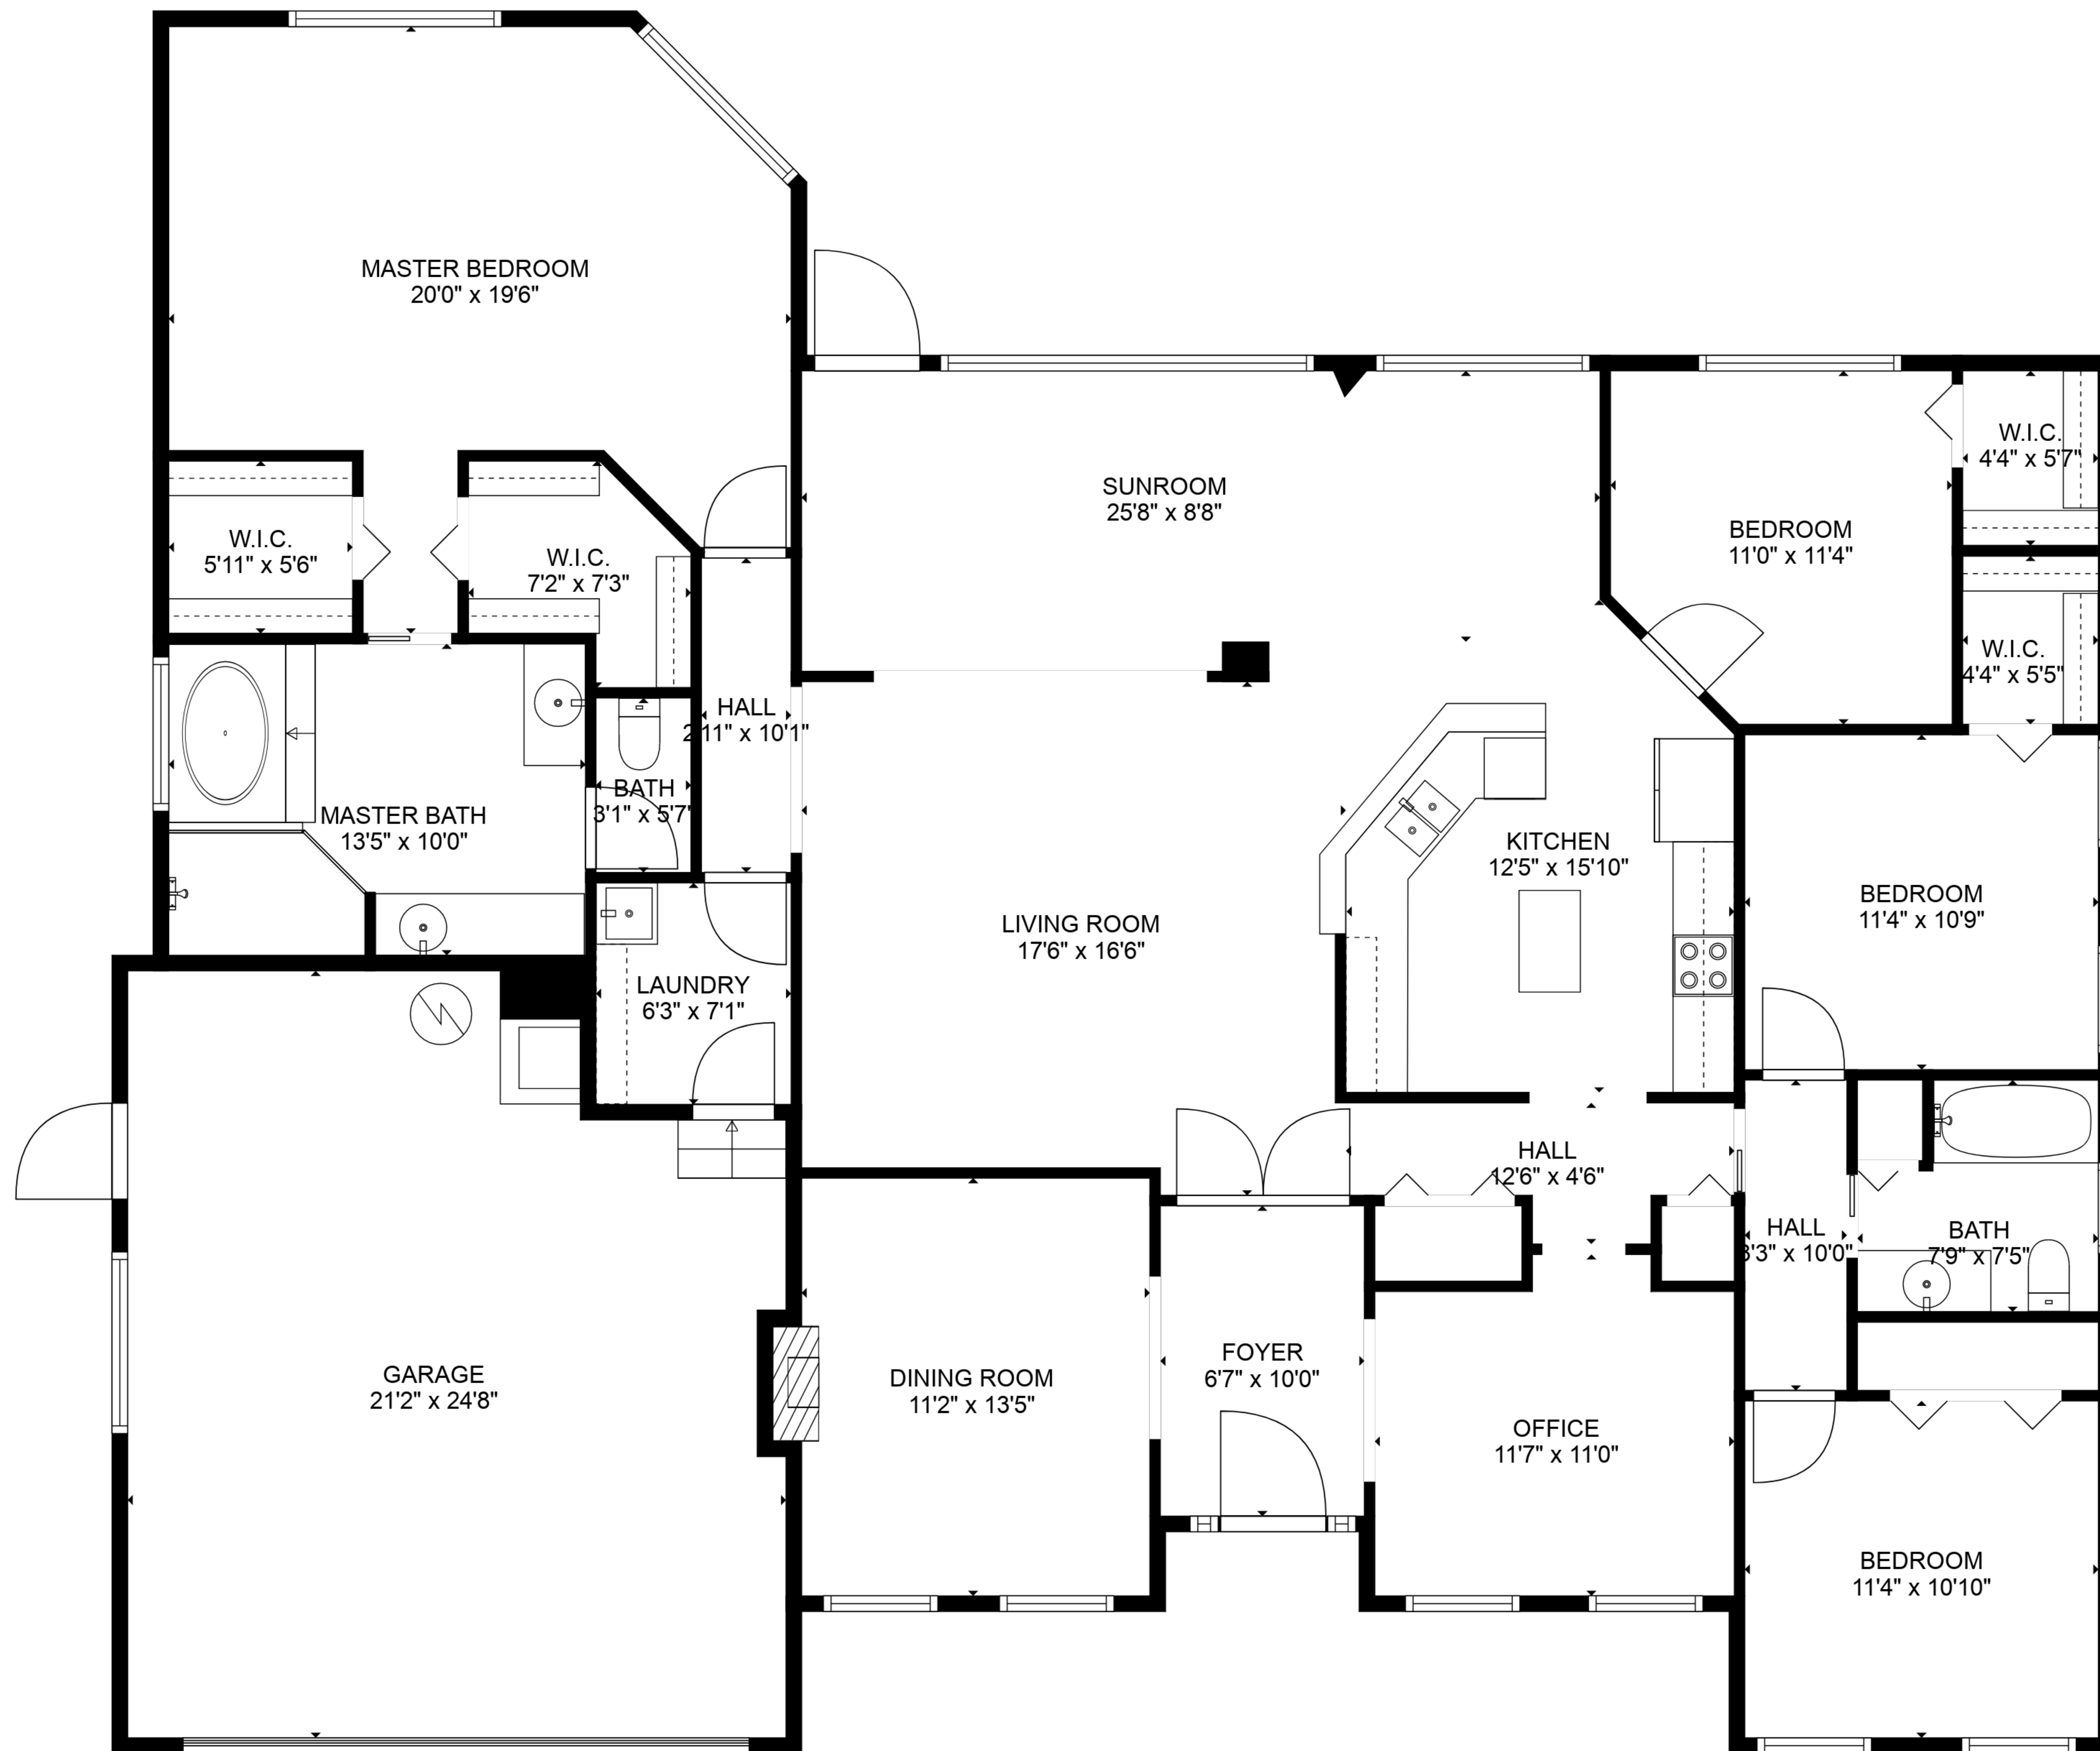

TOTAL: 2295 sq. ft

FLOOR 1: 2295 sq. ft

EXCLUDED AREAS: GARAGE: 485 sq. ft, FIREPLACE: 4 sq. ft

SIZES AND DIMENSIONS ARE APPROXIMATE, DEEMED HIGHLY RELIABLE BUT NOT GUARANTEED.

TOTAL: 2295 sq. ft

FLOOR 1: 2295 sq. ft

EXCLUDED AREAS: GARAGE: 485 sq. ft, FIREPLACE: 4 sq. ft

SIZES AND DIMENSIONS ARE APPROXIMATE, DEEMED HIGHLY RELIABLE BUT NOT GUARANTEED.