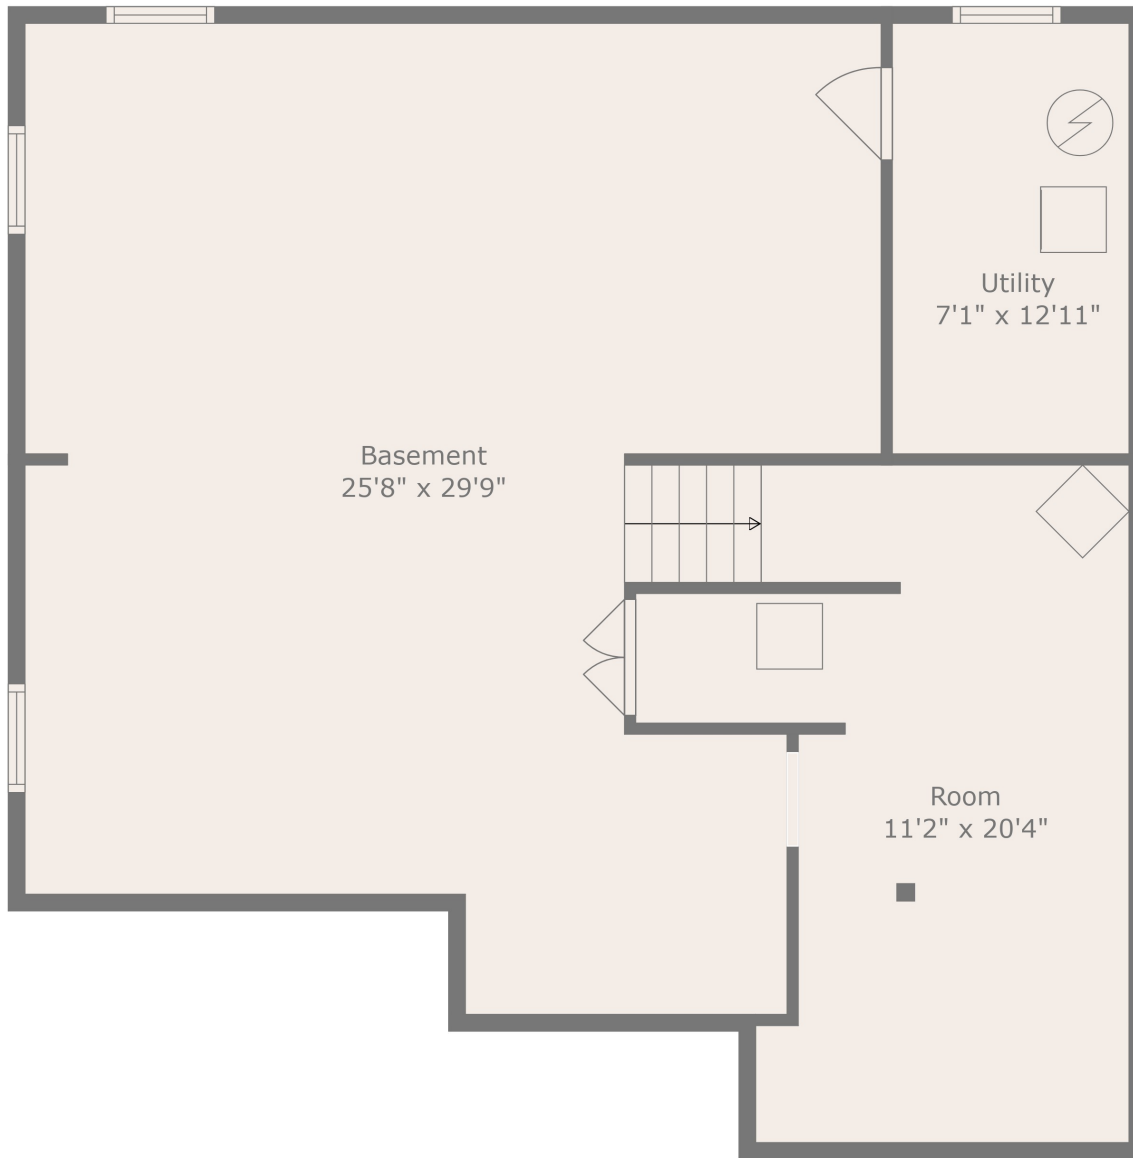

TOTAL: 2362 sq. ft

Below Ground: 0 sq. ft, FLOOR 2: 1093 sq. ft, FLOOR 3: 1269 sq. ft

EXCLUDED AREAS: UTILITY: 98 sq. ft, ROOM: 238 sq. ft, BASEMENT: 643 sq. ft,

PORCH: 31 sq. ft, DECK: 124 sq. ft, GARAGE: 535 sq. ft,

OPEN TO BELOW: 104 sq. ft

Measurements Are Taken Using Lidar Technology, Deemed Highly Reliable But Not Guaranteed

Beyond Limits Productions

TOTAL: 2362 sq. ft

Below Ground: 0 sq. ft, FLOOR 2: 1093 sq. ft, FLOOR 3: 1269 sq. ft
 EXCLUDED AREAS: UTILITY: 98 sq. ft, ROOM: 238 sq. ft, BASEMENT: 643 sq. ft,
 PORCH: 31 sq. ft, DECK: 124 sq. ft, GARAGE: 535 sq. ft,
 OPEN TO BELOW: 104 sq. ft

Measurements Are Taken Using Lidar Technology, Deemed Highly Reliable But Not Guaranteed

Beyond Limits Productions

TOTAL: 2362 sq. ft

Below Ground: 0 sq. ft, FLOOR 2: 1093 sq. ft, FLOOR 3: 1269 sq. ft
 EXCLUDED AREAS: UTILITY: 98 sq. ft, ROOM: 238 sq. ft, BASEMENT: 643 sq. ft,
 PORCH: 31 sq. ft, DECK: 124 sq. ft, GARAGE: 535 sq. ft,
 OPEN TO BELOW: 104 sq. ft

Measurements Are Taken Using Lidar Technology, Deemed Highly Reliable But Not Guaranteed

Beyond Limits Productions

Basement
25'8" x 29'9"

Utility
7'1" x 12'11"

Room
11'2" x 20'4"

TOTAL: 2362 sq. ft

Below Ground: 0 sq. ft, FLOOR 2: 1093 sq. ft, FLOOR 3: 1269 sq. ft
 EXCLUDED AREAS: UTILITY: 98 sq. ft, ROOM: 238 sq. ft, BASEMENT: 643 sq. ft,
 PORCH: 31 sq. ft, DECK: 124 sq. ft, GARAGE: 535 sq. ft,
 OPEN TO BELOW: 104 sq. ft