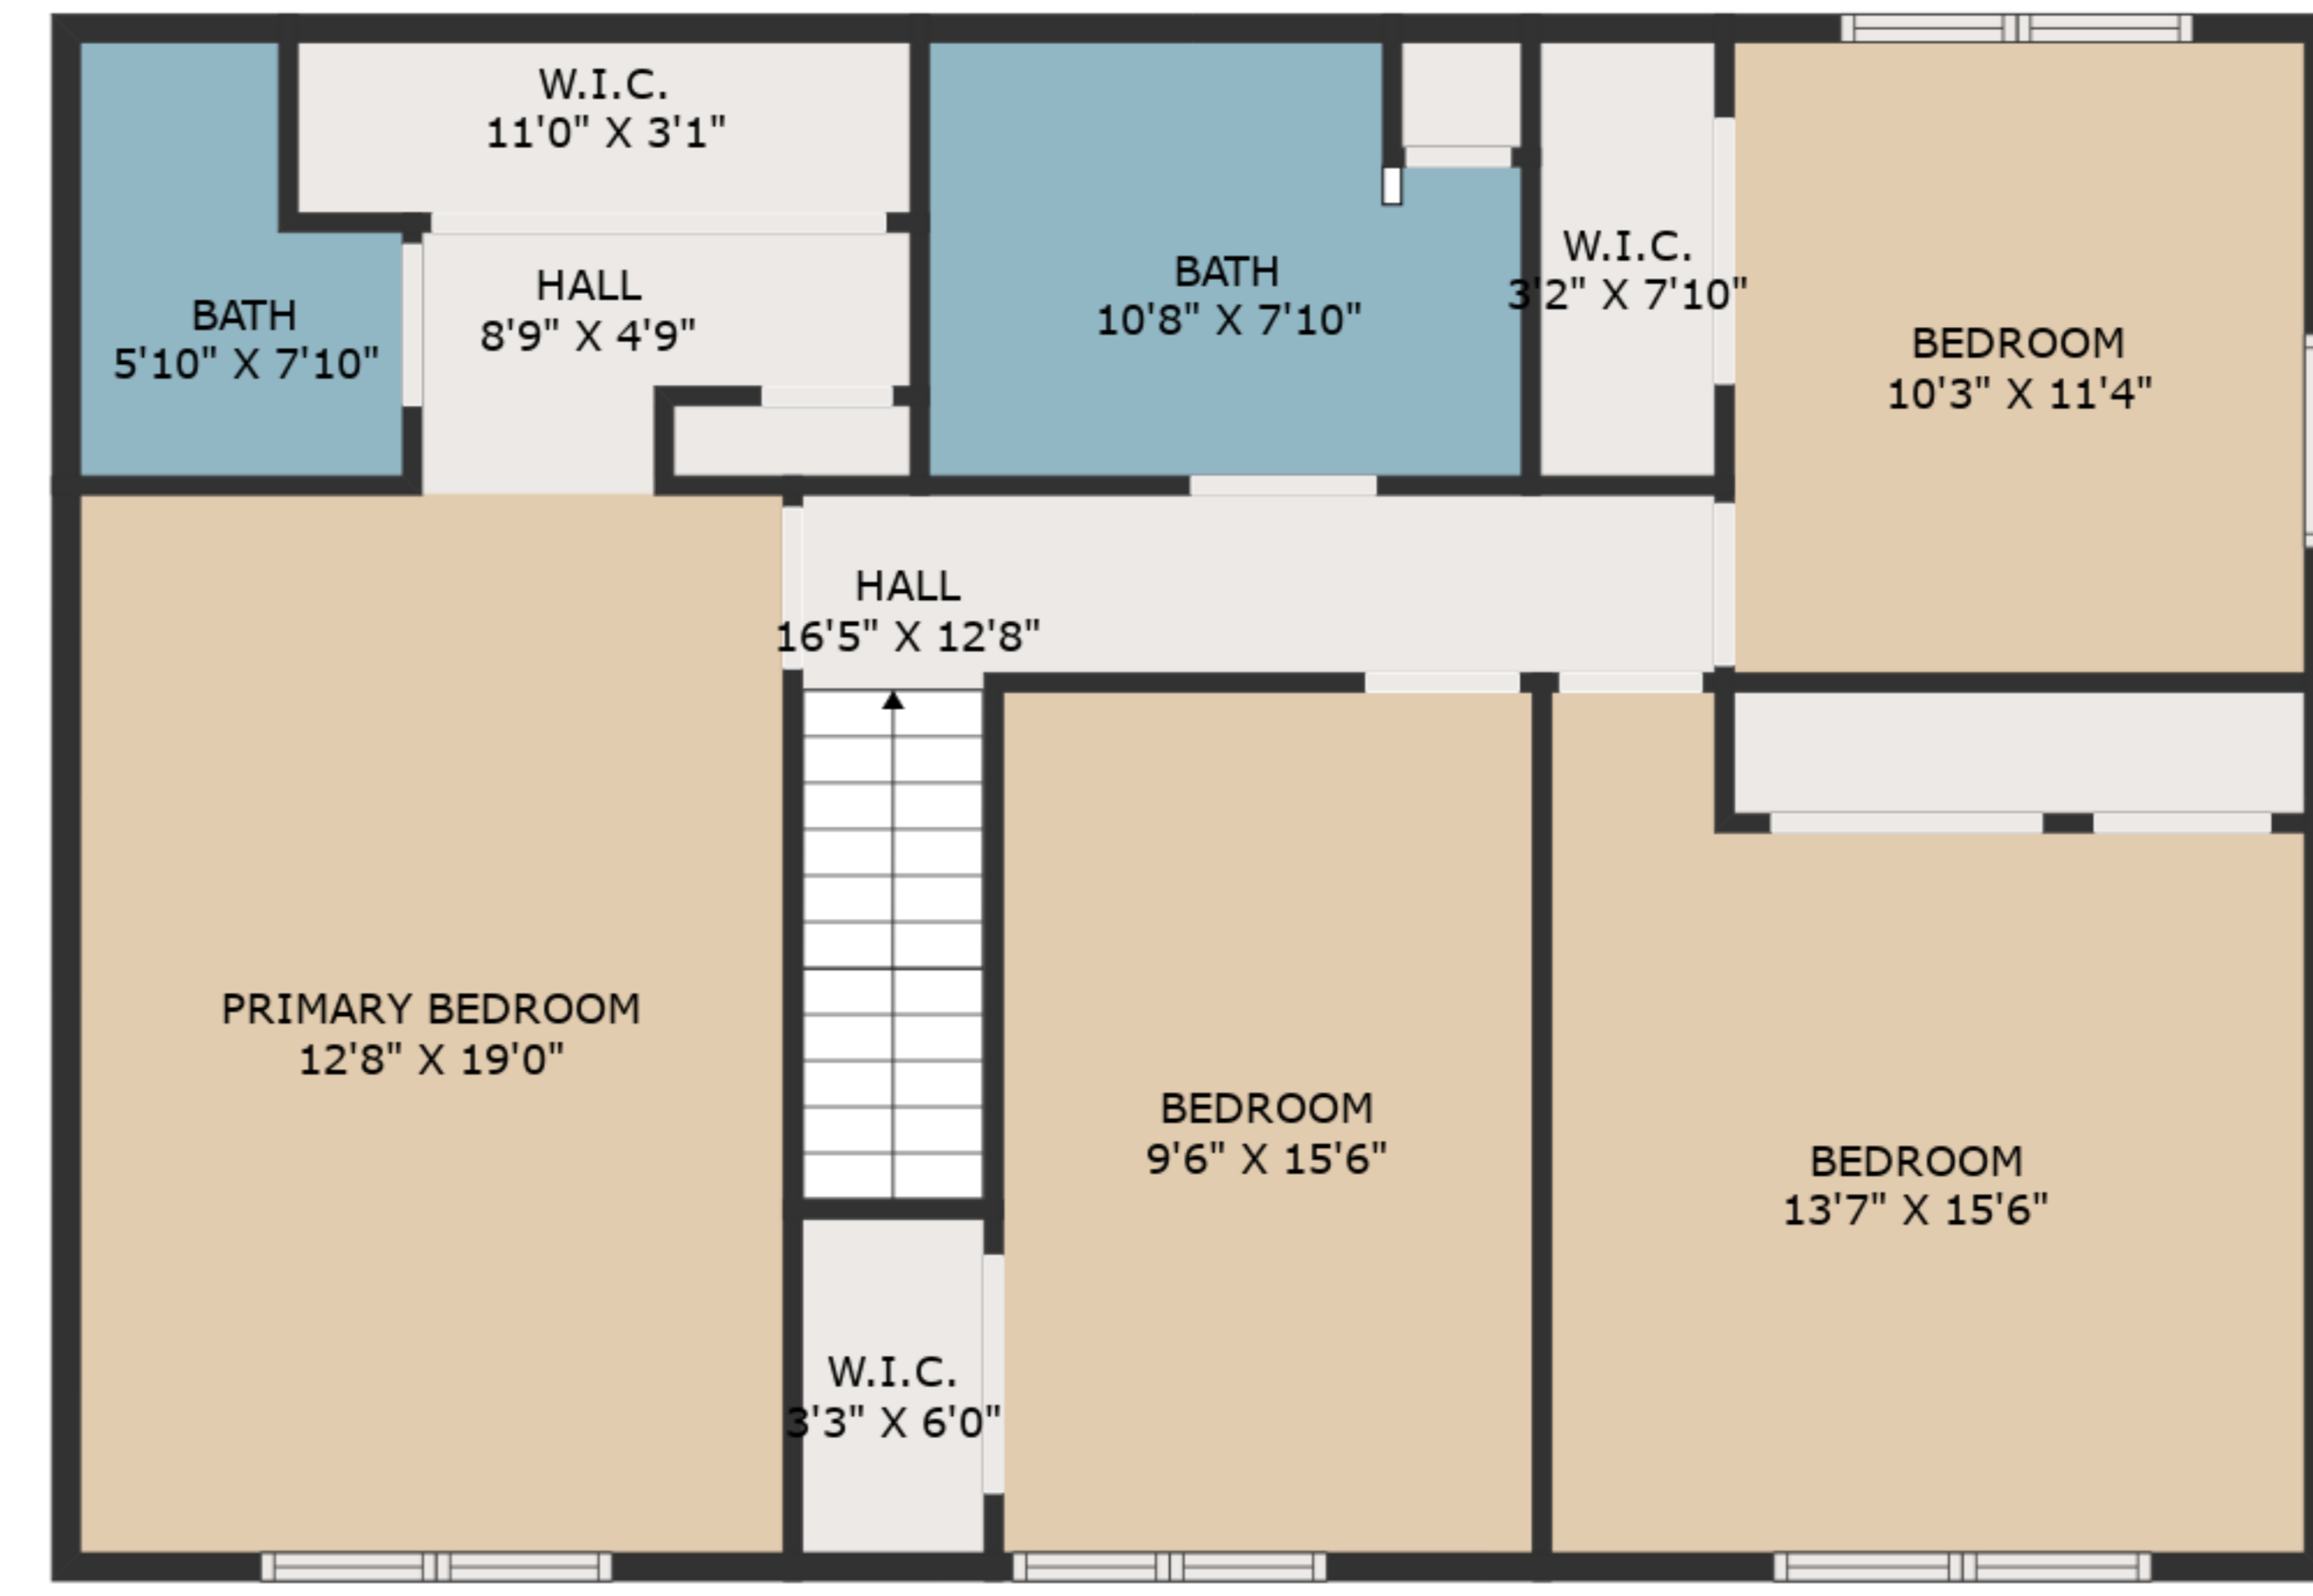

TOTAL: 3698 sq. ft

BELOW GROUND: 1083 sq. ft, FLOOR 2: 1527 sq. ft, FLOOR 3: 1088 sq. ft
 EXCLUDED AREAS: STORAGE: 144 sq. ft, GARAGE: 447 sq. ft, FIREPLACE: 20 sq. ft

MEASUREMENTS ARE DEEMED HIGHLY RELIABLE BUT NOT GUARANTEED.

FLOOR 2

FLOOR 3

FLOOR 1

TOTAL: 3698 sq. ft
 BELOW GROUND: 1083 sq. ft, FLOOR 2: 1527 sq. ft, FLOOR 3: 1088 sq. ft
 EXCLUDED AREAS: STORAGE: 144 sq. ft, GARAGE: 447 sq. ft, FIREPLACE: 20 sq. ft

MEASUREMENTS ARE DEEMED HIGHLY RELIABLE BUT NOT GUARANTEED.