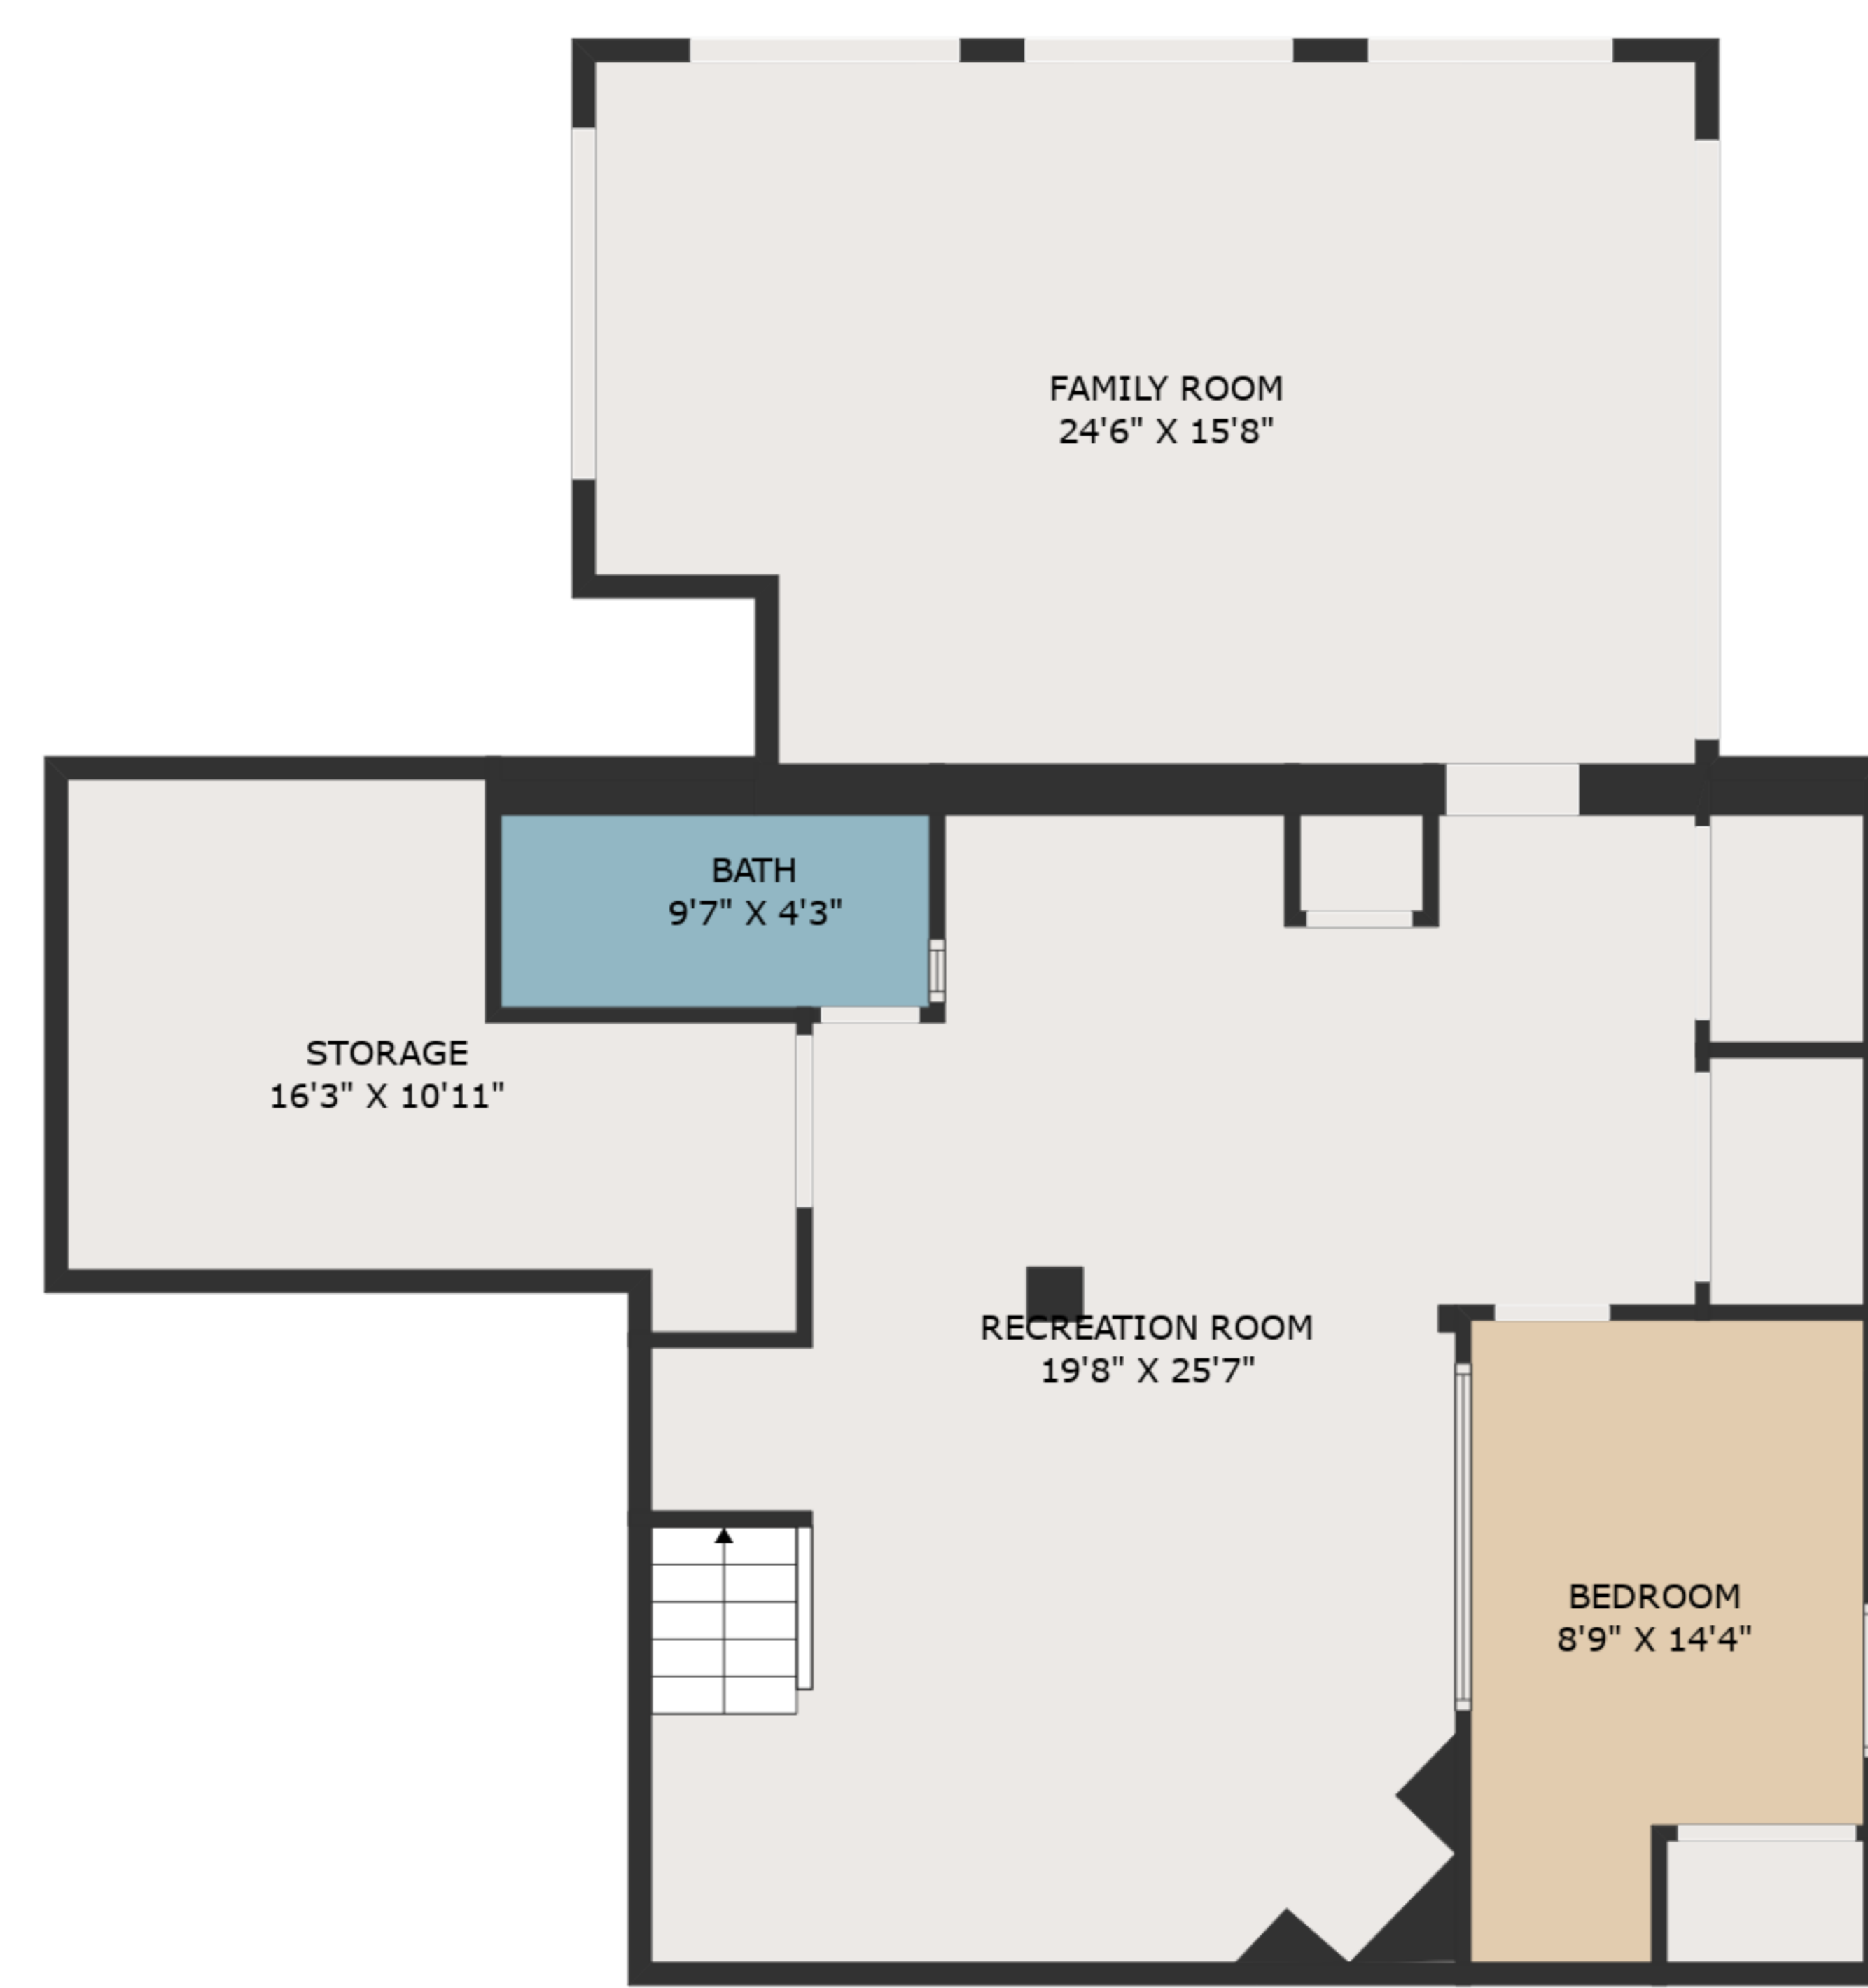

TOTAL: 3698 sq. ft

BELOW GROUND: 1083 sq. ft, FLOOR 2: 1527 sq. ft, FLOOR 3: 1088 sq. ft
 EXCLUDED AREAS: STORAGE: 144 sq. ft, GARAGE: 447 sq. ft, FIREPLACE: 20 sq. ft

MEASUREMENTS ARE DEEMED HIGHLY RELIABLE BUT NOT GUARANTEED.

FLOOR 2

FLOOR 3

FLOOR 1

TOTAL: 3698 sq. ft
 BELOW GROUND: 1083 sq. ft, FLOOR 2: 1527 sq. ft, FLOOR 3: 1088 sq. ft
 EXCLUDED AREAS: STORAGE: 144 sq. ft, GARAGE: 447 sq. ft, FIREPLACE: 20 sq. ft

MEASUREMENTS ARE DEEMED HIGHLY RELIABLE BUT NOT GUARANTEED.