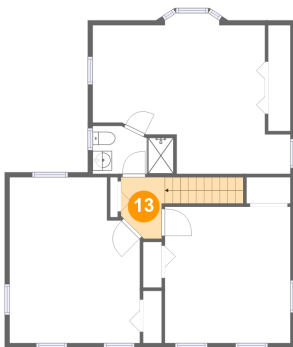

13 Floor 2 - Hall

Dimensions: 4'6" x 6'4"
Area: 47 sq. ft
Counted as Living Area:
Yes

Heated: Yes
Finished: Yes
Enclosed: Yes
Contiguous:
Yes
Permitted: Yes
Wet Space: No
Addition: No
Conversion: No