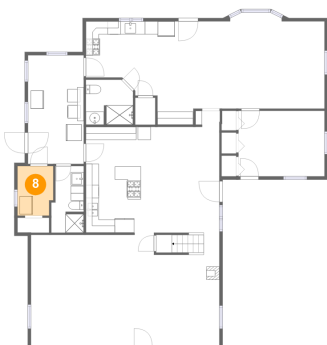

8 Floor 1 - Storage

Dimensions: 5'6" x 7'7"
Area: 40 sq. ft
Counted as Living Area: No

Heated: No
Finished: No
Enclosed: No
Contiguous: Yes
Permitted: Yes
Wet Space: No
Addition: No
Conversion: No