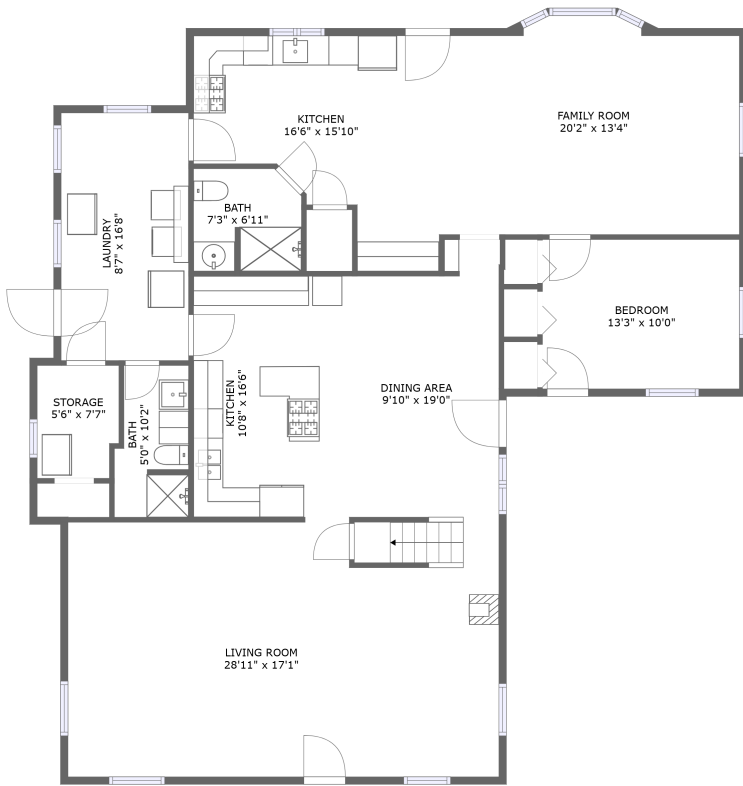

18720 Graystone Rd, White Hall, Maryland, United States

FLOOR 1