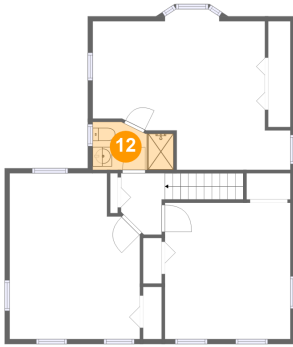

18720 Graystone Rd, White Hall, Maryland, United States

12 Floor 2 - Bath

Dimensions: 8'4" x 4'11"
Area: 36 sq. ft
Counted as Living Area:
Yes

Heated: Yes
Finished: Yes
Enclosed: Yes
Contiguous:
Yes
Permitted: Yes
Wet Space: Yes
Addition: No
Conversion: No