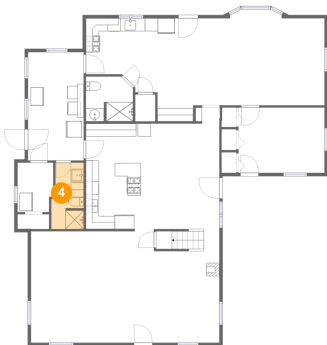

4 Floor 1 - Bath

Dimensions: 5'0" x 10'2"
Area: 46 sq. ft
Counted as Living Area:
Yes

Heated: Yes
Finished: Yes
Enclosed: Yes
Contiguous:
Yes
Permitted: Yes
Wet Space: Yes
Addition: No
Conversion: No