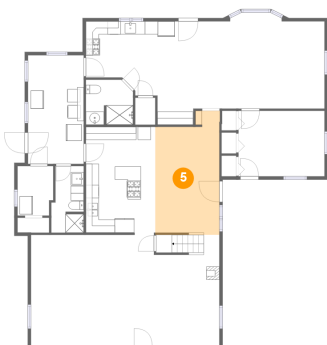

5 Floor 1 - Dining Area

Dimensions: 9'10" x 19'0"
Area: 171 sq. ft
Counted as Living Area:
Yes

Heated: Yes
Finished: Yes
Enclosed: Yes
Contiguous:
Yes
Permitted: Yes
Wet Space: No
Addition: No
Conversion: No