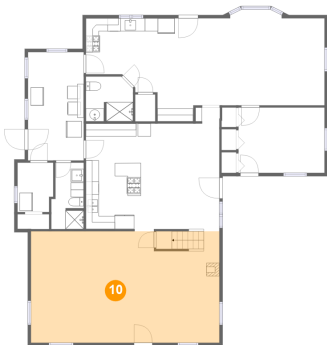

10 Floor 1 - Living Room

Dimensions: 28'11" x 17'1"
Area: 495 sq. ft
Counted as Living Area:
Yes

Heated: Yes
Finished: Yes
Enclosed: Yes
Contiguous:
Yes
Permitted: Yes
Wet Space: No
Addition: No
Conversion: No