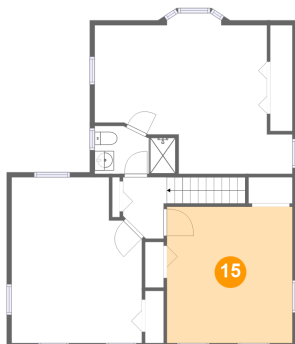

18720 Graystone Rd, White Hall, Maryland, United States

15 Floor 2 - Bedroom

Dimensions: 12'11" x 14'1"
Area: 182 sq. ft
Counted as Living Area:
Yes

Heated: Yes
Finished: Yes
Enclosed: Yes
Contiguous:
Yes
Permitted: Yes
Wet Space: No
Addition: No
Conversion: No