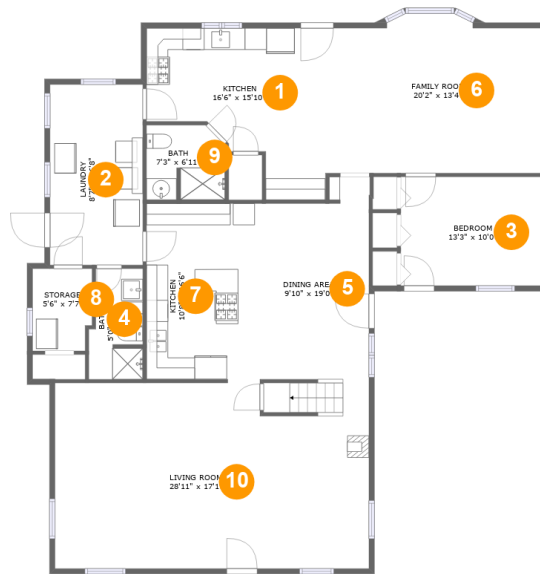

18720 Graystone Rd, White Hall, Maryland, United States

Room Dimensions

Floor 1

Total sqft: 1916

Living area: 1846

#	Room name	Dimensions	Area (sqft)	Counted as Living Area
1	Kitchen	16'6" x 15'10"	193 sq. ft	Yes
2	Laundry	8'7" x 16'8"	142 sq. ft	Yes
3	Bedroom	13'3" x 10'0"	133 sq. ft	Yes
4	Bath	5'0" x 10'2"	46 sq. ft	Yes
5	Dining Area	9'10" x 19'0"	171 sq. ft	Yes
6	Family Room	20'2" x 13'4"	269 sq. ft	Yes
7	Kitchen	10'8" x 16'6"	174 sq. ft	Yes
8	Storage	5'6" x 7'7"	40 sq. ft	No
9	Bath	7'3" x 6'11"	47 sq. ft	Yes
10	Living Room	28'11" x 17'1"	495 sq. ft	Yes