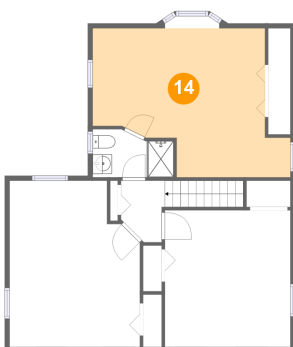

14 Floor 2 - Primary Bedroom

Dimensions: 17'9" x 15'3"
Area: 242 sq. ft
Counted as Living Area:
Yes

Heated: Yes
Finished: Yes
Enclosed: Yes
Contiguous:
Yes
Permitted: Yes
Wet Space: No
Addition: No
Conversion: No