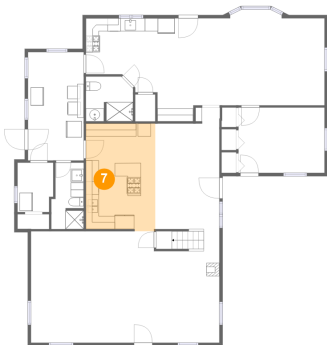

7 Floor 1 - Kitchen

Dimensions: 10'8" x 16'6"
Area: 174 sq. ft
Counted as Living Area:
Yes

Heated: Yes
Finished: Yes
Enclosed: Yes
Contiguous:
Yes
Permitted: Yes
Wet Space: No
Addition: No
Conversion: No