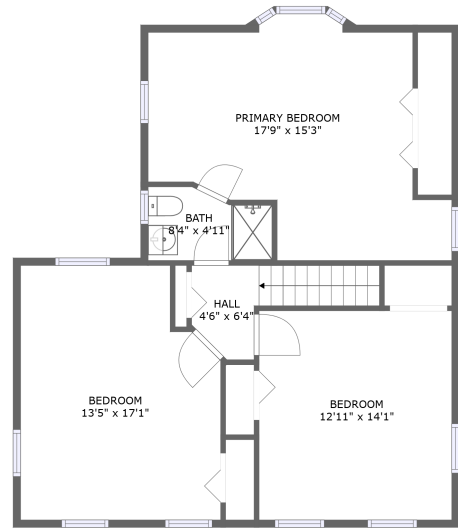

FLOOR 2

Property Summary

0 garages   **4** bedrooms   **3** bathrooms   **0** half baths

2 floors   **2,722** Gross Living Area sqft   **2,799** total sqft