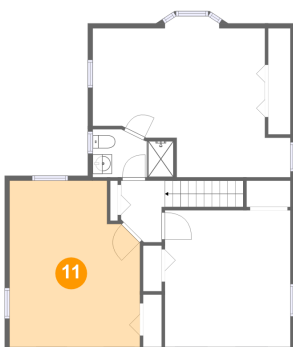

11 Floor 2 - Bedroom

Dimensions: 13'5" x 17'1"
Area: 213 sq. ft
Counted as Living Area:
Yes

Heated: Yes
Finished: Yes
Enclosed: Yes
Contiguous:
Yes
Permitted: Yes
Wet Space: No
Addition: No
Conversion: No