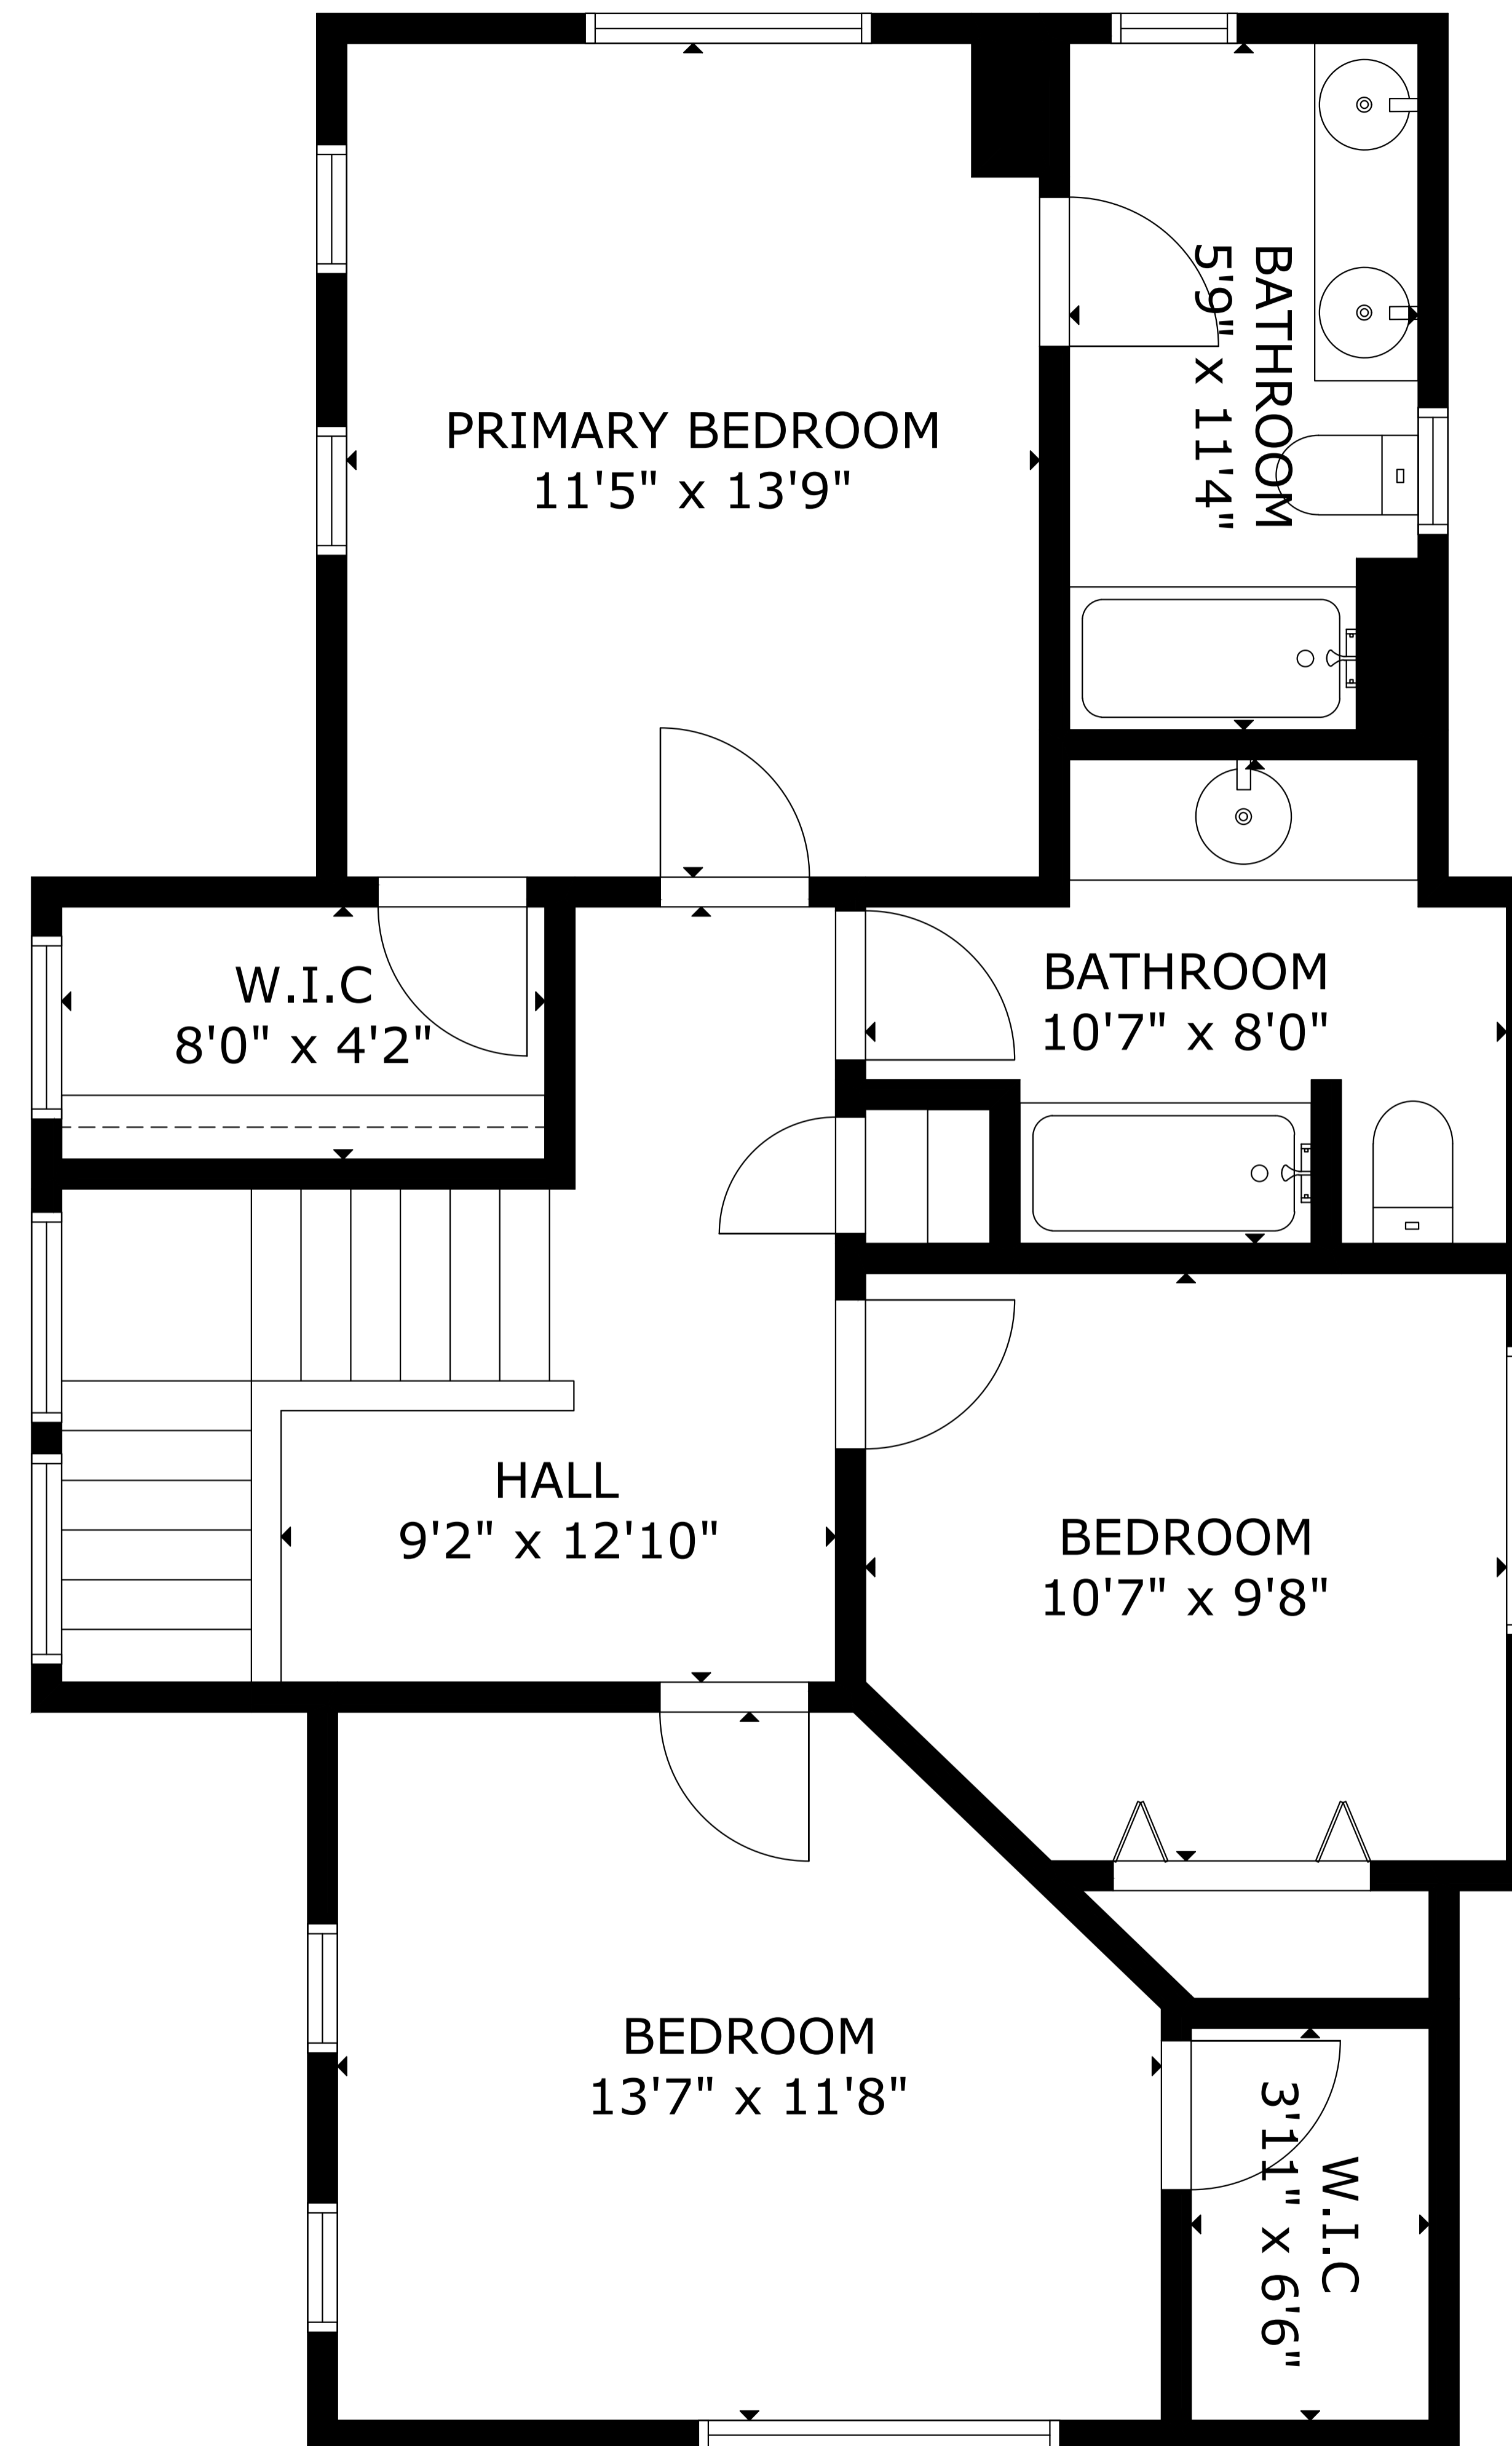

**DOWNSTAIRS FLOOR**

**UPSTAIRS FLOOR**

GROSS INTERNAL AREA  
 TOTAL: 1,635 sq ft  
 DOWNSTAIRS FLOOR: 854 sq ft, UPSTAIRS FLOOR: 781 sq ft  
 SIZE AND DIMENSIONS ARE APPROXIMATE, ACTUAL MAY VARY