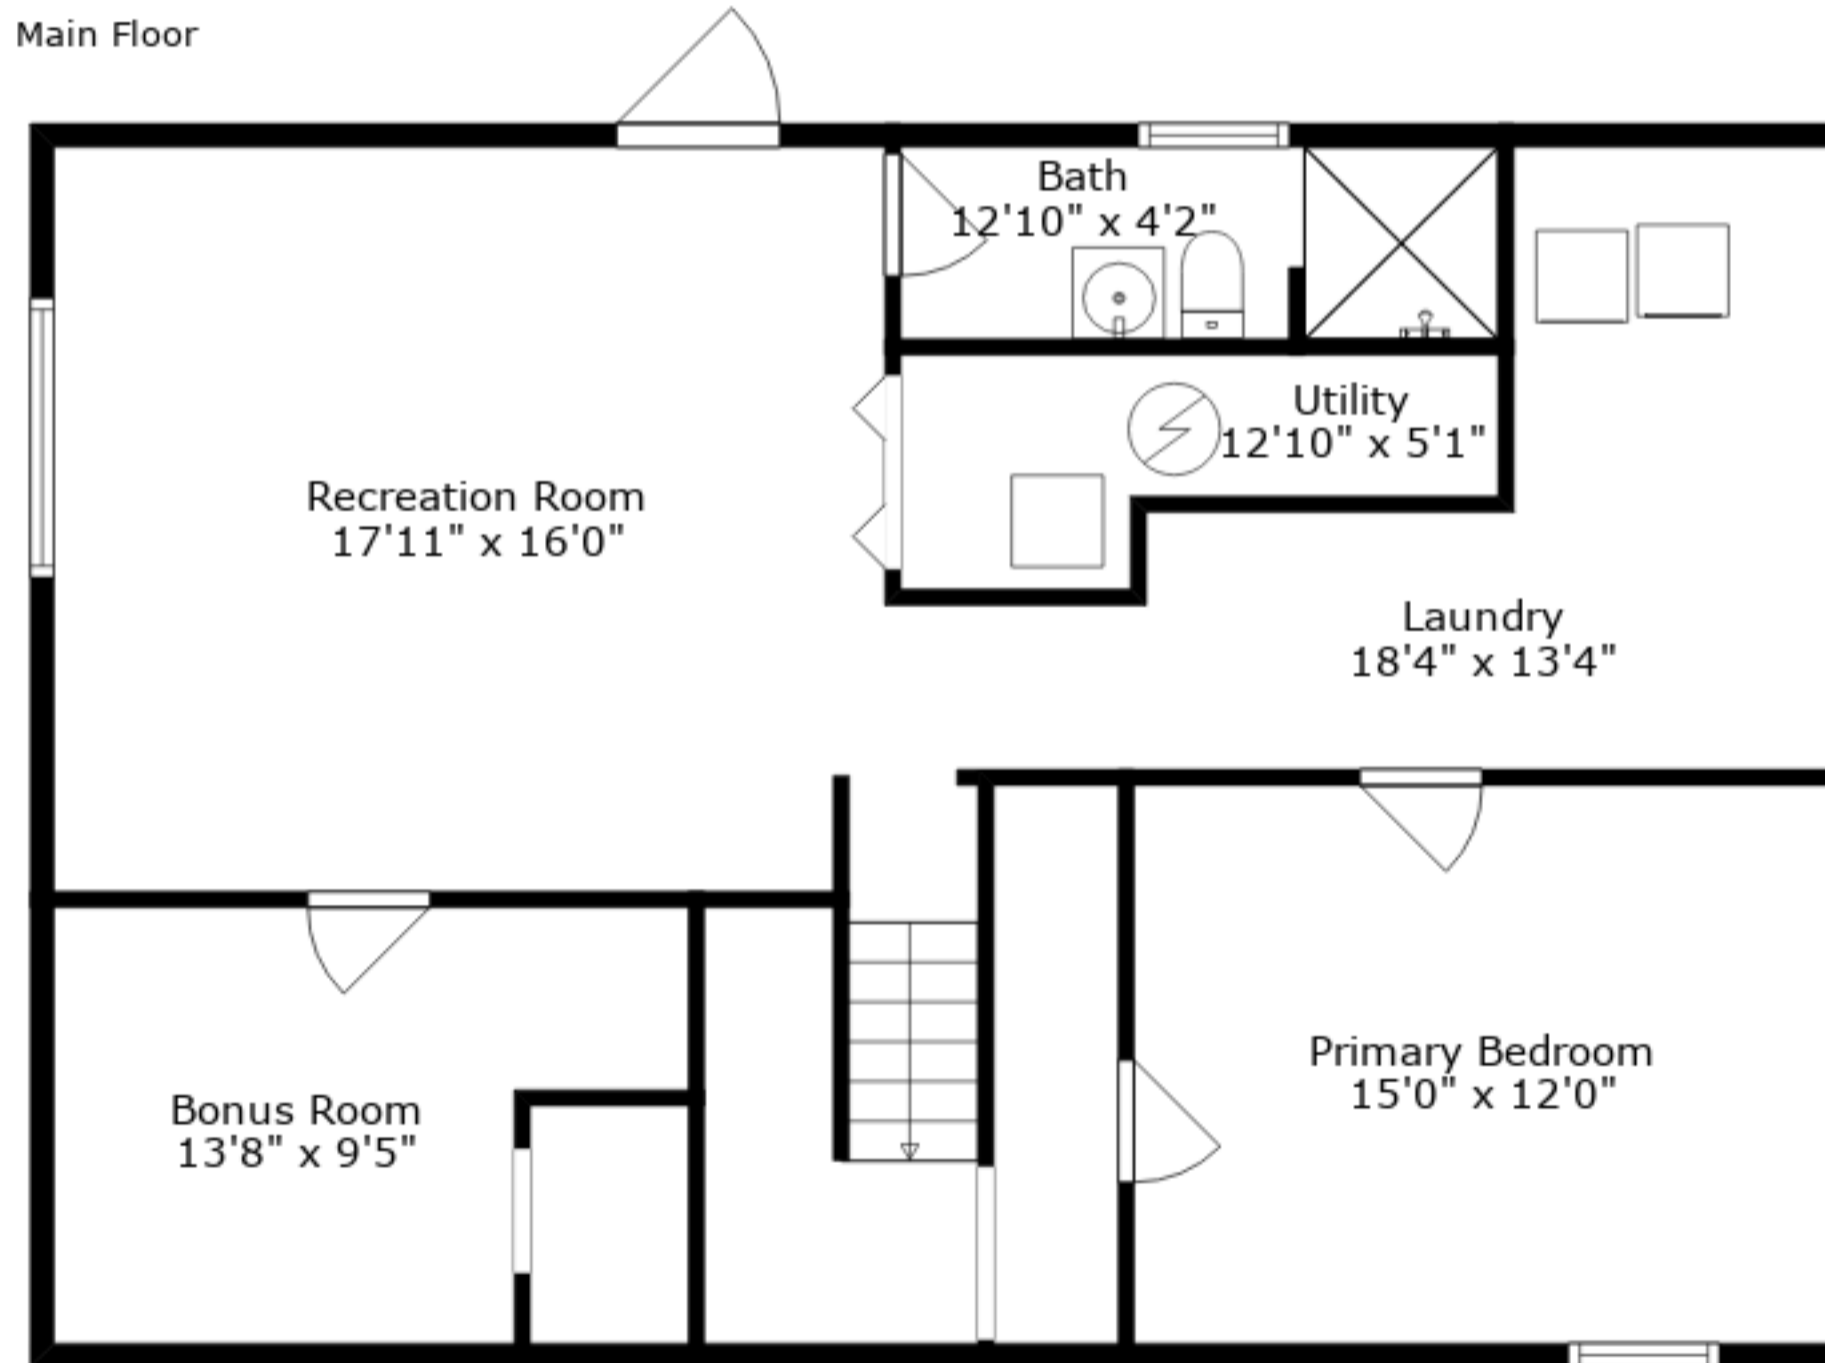

Main Floor

Lower Floor

Total GLA: 1885 sq. ft | Total: 2099 sq. ft
 Lower floor: 836 sq. ft (Excluded areas 214 sq. ft)
 Main floor: 1049 sq. ft

Sizes And Dimensions Are Approximate. Actual May Vary.