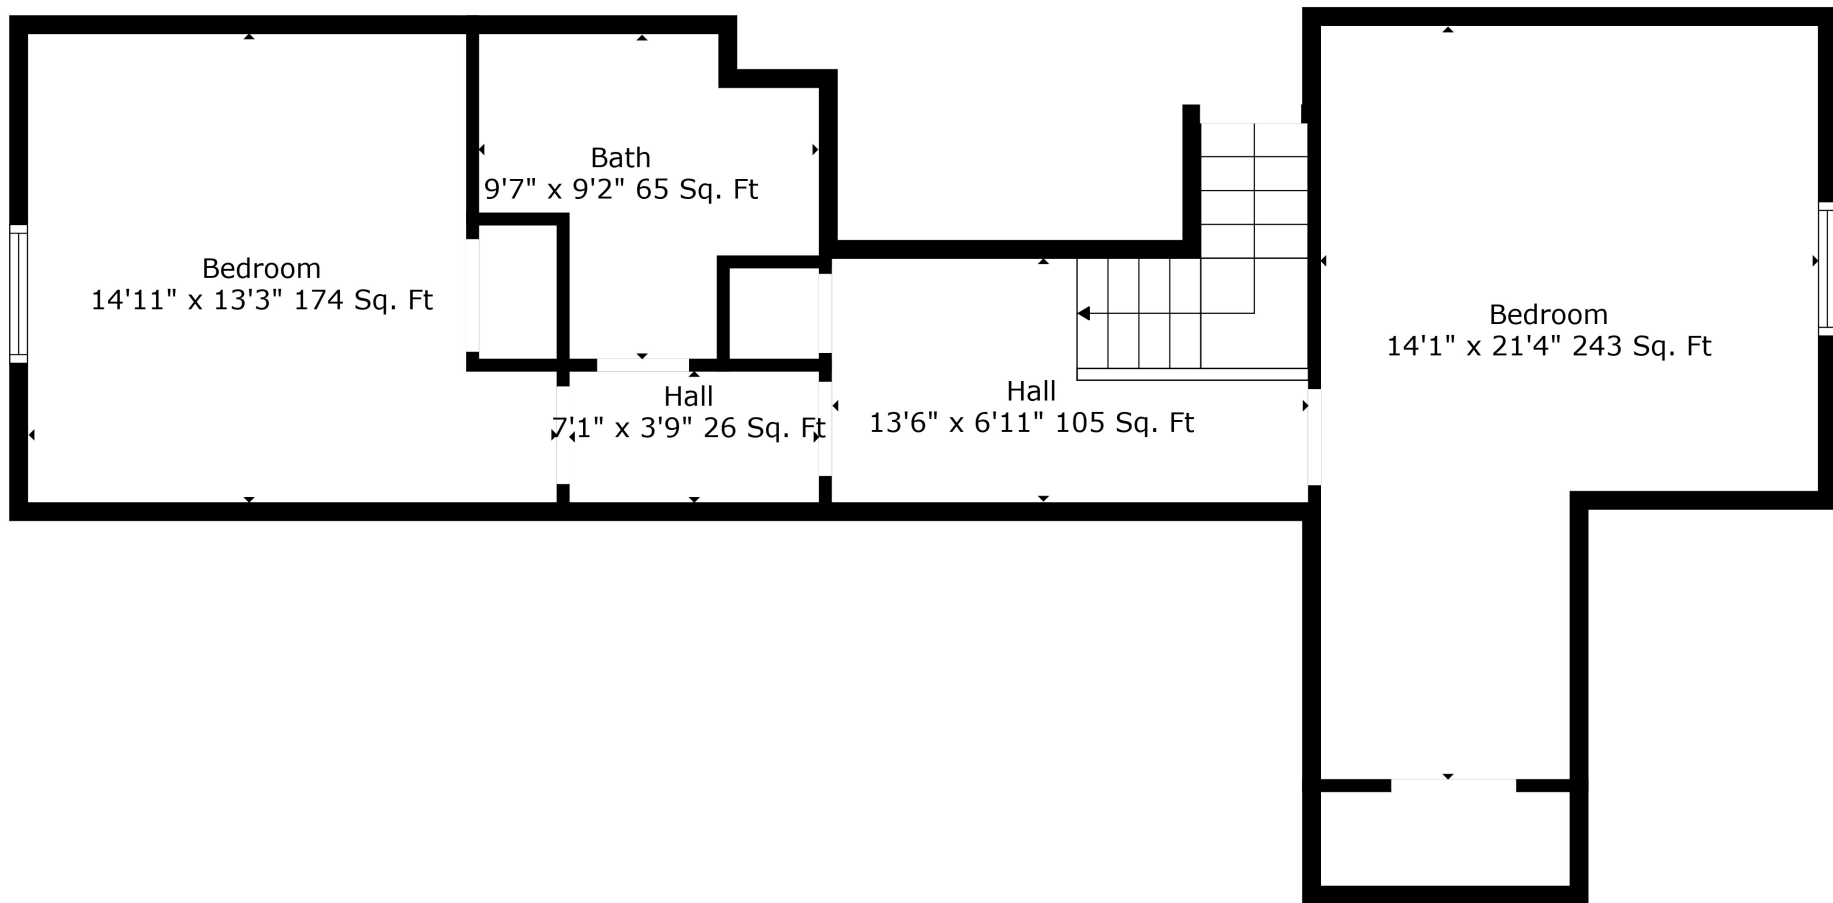

Floor 2

Floor 3

Floor 1

Total scanned area: 4567 sq. ft

Total scanned area: 4567 sq. ft

Measurements Are Calculated By Cubicasa Technology. Deemed Highly Reliable But Not Guaranteed.

Total scanned area: 4567 sq. ft

Measurements Are Calculated By Cubicasa Technology. Deemed Highly Reliable But Not Guaranteed.

Total scanned area: 4567 sq. ft

Measurements Are Calculated By Cubicasa Technology. Deemed Highly Reliable But Not Guaranteed.