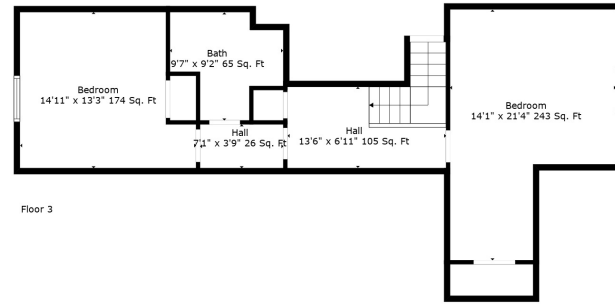

Floor 2

Floor 3

Floor 1

Total scanned area: 4567 sq. ft

Total scanned area: 4567 sq. ft

Measurements Are Calculated By Cubicasa Technology. Deemed Highly Reliable But Not Guaranteed.

Total scanned area: 4567 sq. ft

Measurements Are Calculated By Cubicasa Technology. Deemed Highly Reliable But Not Guaranteed.

Total scanned area: 4567 sq. ft

Measurements Are Calculated By Cubicasa Technology. Deemed Highly Reliable But Not Guaranteed.