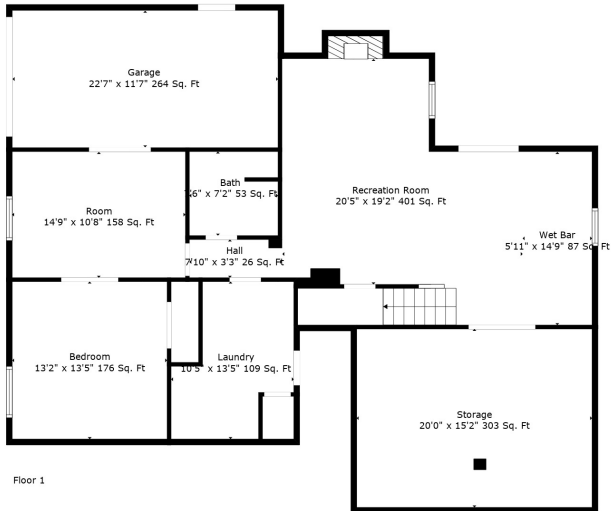

Floor 2

Floor 3

Floor 1

Total scanned area: 4567 sq. ft

Total scanned area: 4567 sq. ft

Measurements Are Calculated By Cubicasa Technology. Deemed Highly Reliable But Not Guaranteed.

Total scanned area: 4567 sq. ft

Measurements Are Calculated By Cubicasa Technology. Deemed Highly Reliable But Not Guaranteed.

Total scanned area: 4567 sq. ft

Measurements Are Calculated By Cubicasa Technology. Deemed Highly Reliable But Not Guaranteed.