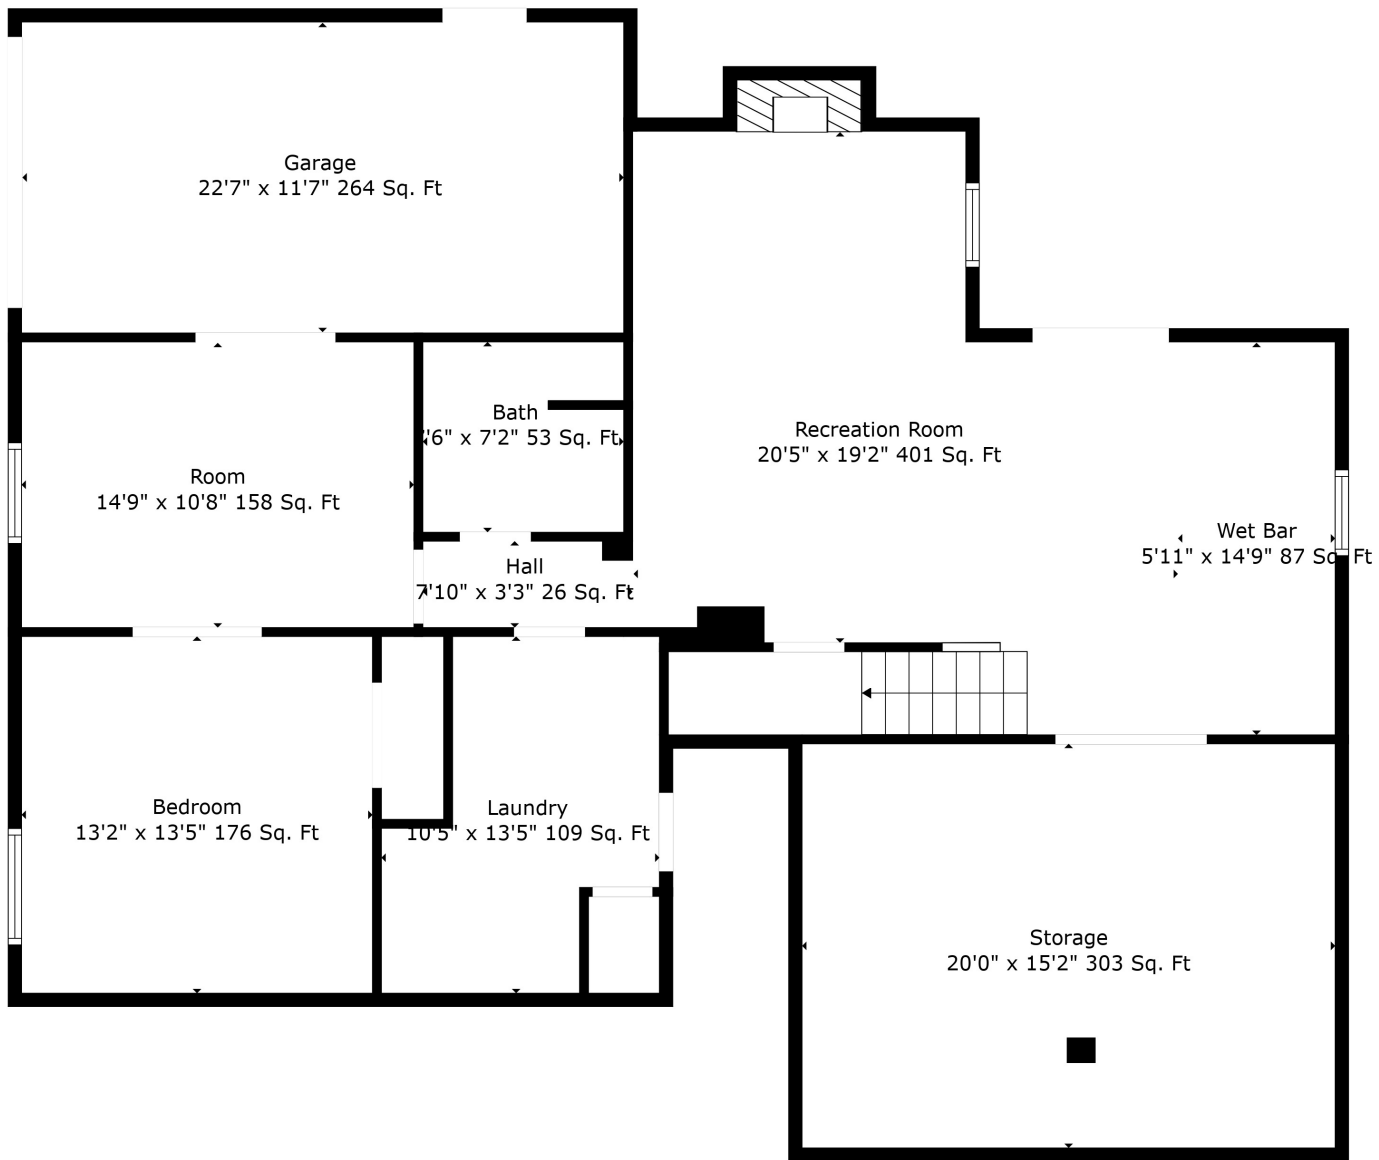

Floor 2

Floor 3

Floor 1

Total scanned area: 4567 sq. ft

Total scanned area: 4567 sq. ft

Measurements Are Calculated By Cubicasa Technology. Deemed Highly Reliable But Not Guaranteed.

Total scanned area: 4567 sq. ft

Measurements Are Calculated By Cubicasa Technology. Deemed Highly Reliable But Not Guaranteed.

Total scanned area: 4567 sq. ft

Measurements Are Calculated By Cubicasa Technology. Deemed Highly Reliable But Not Guaranteed.