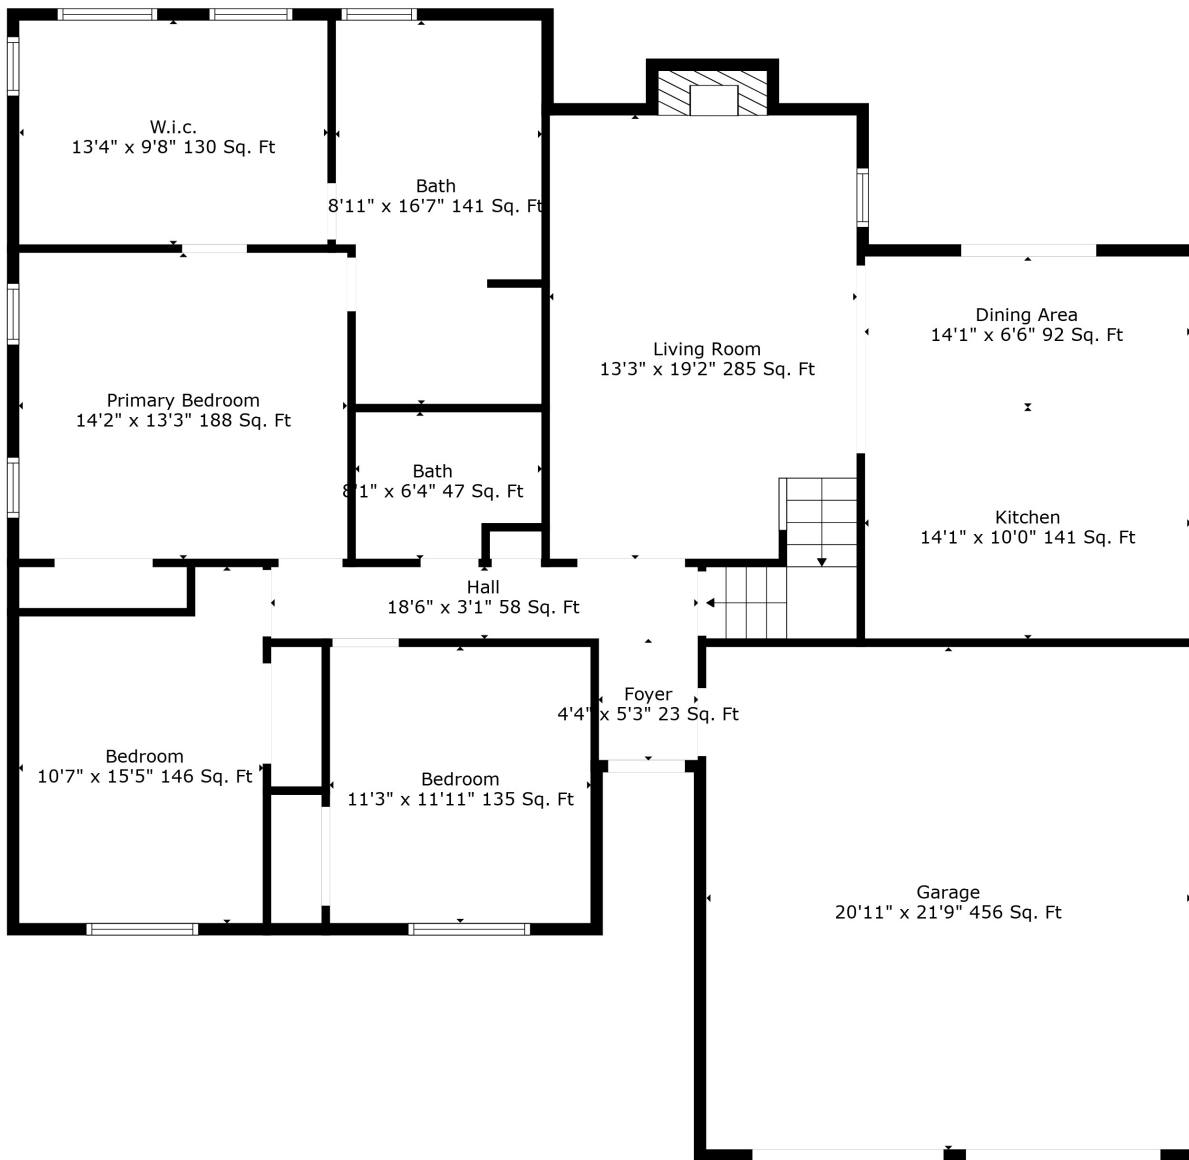

Floor 2

Floor 3

Floor 1

Total scanned area: 4567 sq. ft

Total scanned area: 4567 sq. ft

Measurements Are Calculated By Cubicasa Technology. Deemed Highly Reliable But Not Guaranteed.

Total scanned area: 4567 sq. ft

Measurements Are Calculated By Cubicasa Technology. Deemed Highly Reliable But Not Guaranteed.

Total scanned area: 4567 sq. ft

Measurements Are Calculated By Cubicasa Technology. Deemed Highly Reliable But Not Guaranteed.