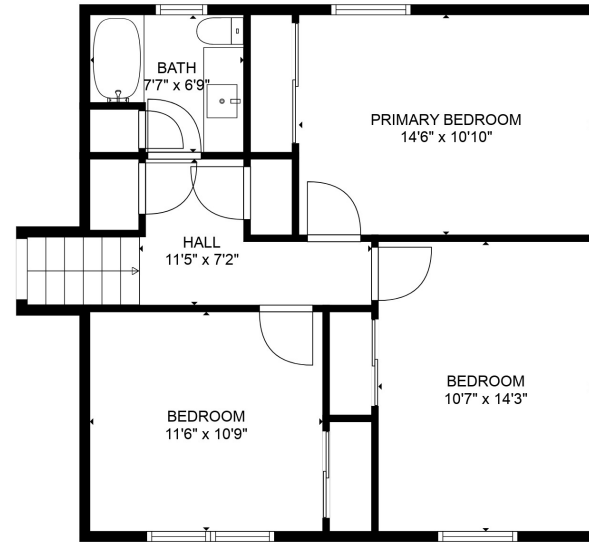

FLOOR 2

FLOOR 3

FLOOR 1

Total scanned area: 1879 sq. ft

SIZES AND DIMENSIONS ARE APPROXIMATE. ACTUAL MAY VARY.

Total scanned area: 1879 sq. ft

SIZES AND DIMENSIONS ARE APPROXIMATE. ACTUAL MAY VARY.

Total scanned area: 1879 sq. ft

SIZES AND DIMENSIONS ARE APPROXIMATE. ACTUAL MAY VARY.

Total scanned area: 1879 sq. ft

SIZES AND DIMENSIONS ARE APPROXIMATE. ACTUAL MAY VARY.