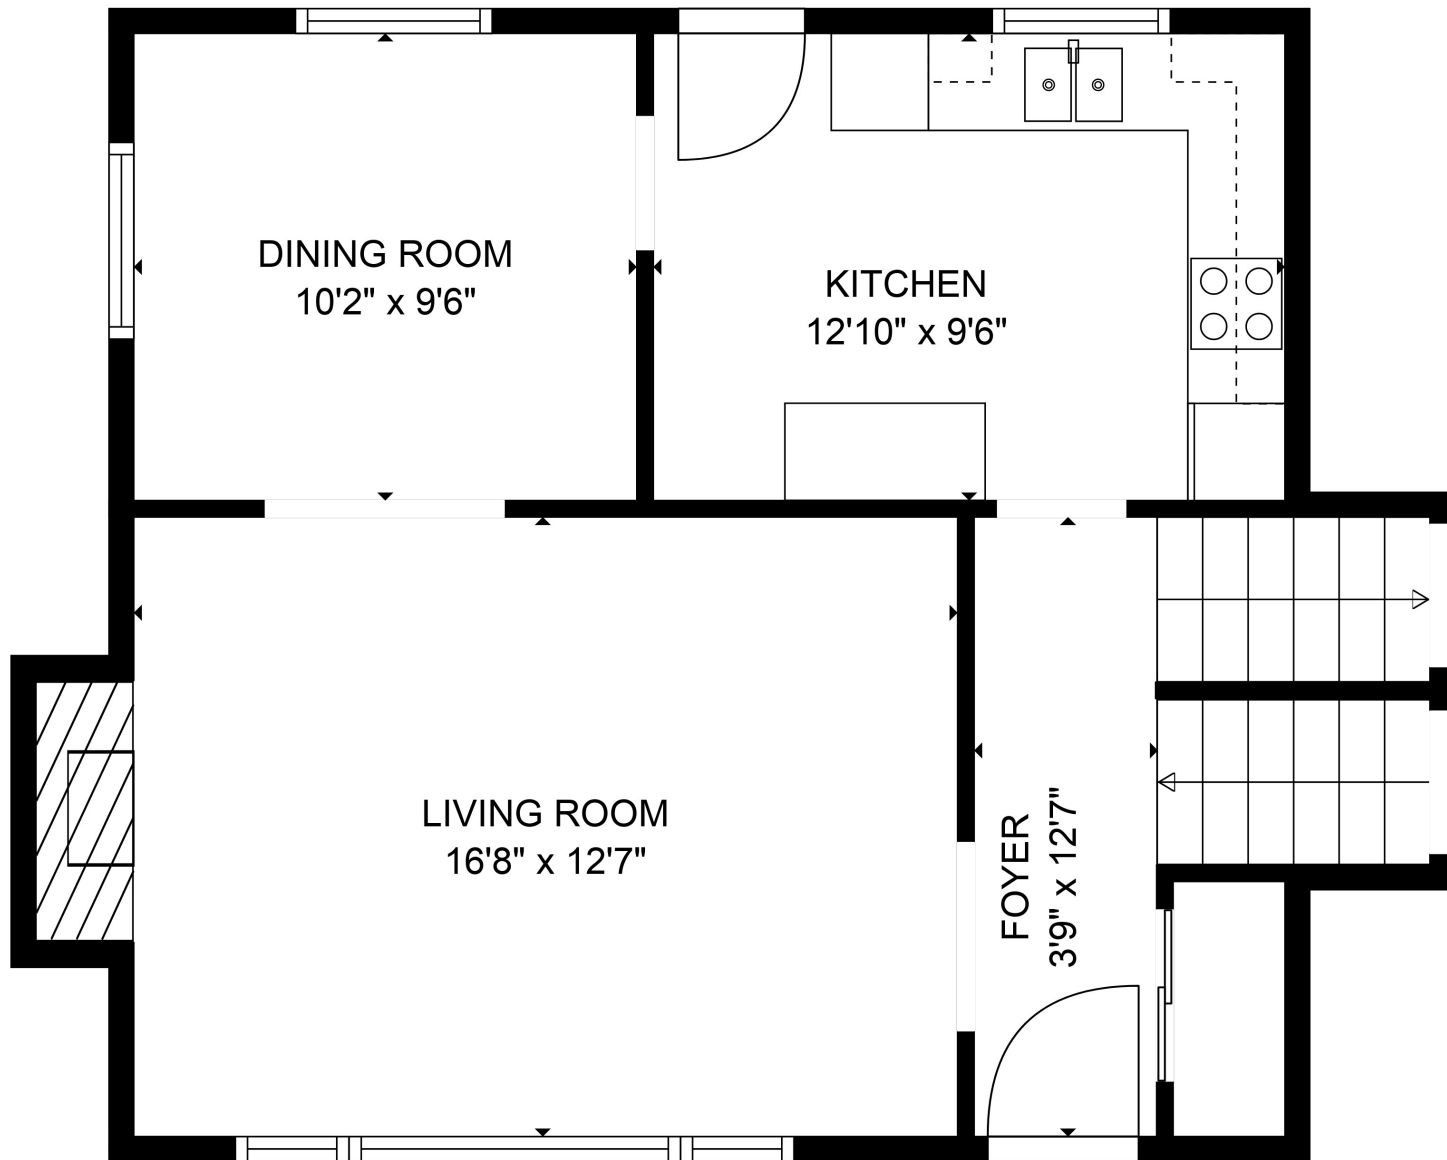

FLOOR 2

FLOOR 3

FLOOR 1

Total scanned area: 1879 sq. ft

SIZES AND DIMENSIONS ARE APPROXIMATE. ACTUAL MAY VARY.

Total scanned area: 1879 sq. ft

SIZES AND DIMENSIONS ARE APPROXIMATE. ACTUAL MAY VARY.

Total scanned area: 1879 sq. ft

SIZES AND DIMENSIONS ARE APPROXIMATE. ACTUAL MAY VARY.

Total scanned area: 1879 sq. ft

SIZES AND DIMENSIONS ARE APPROXIMATE. ACTUAL MAY VARY.