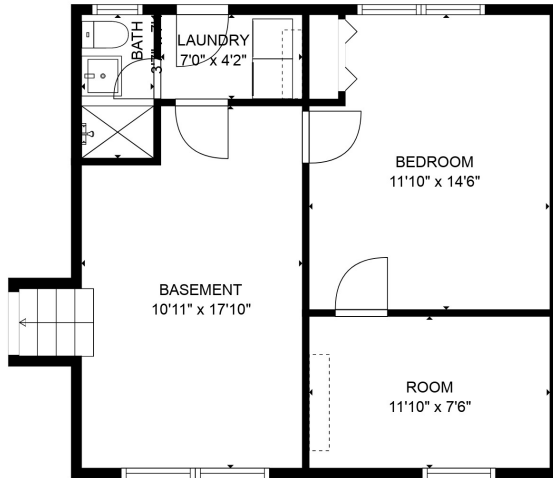

FLOOR 2

FLOOR 3

FLOOR 1

Total scanned area: 1879 sq. ft

SIZES AND DIMENSIONS ARE APPROXIMATE. ACTUAL MAY VARY.

Total scanned area: 1879 sq. ft

SIZES AND DIMENSIONS ARE APPROXIMATE. ACTUAL MAY VARY.

Total scanned area: 1879 sq. ft

SIZES AND DIMENSIONS ARE APPROXIMATE. ACTUAL MAY VARY.

Total scanned area: 1879 sq. ft

SIZES AND DIMENSIONS ARE APPROXIMATE. ACTUAL MAY VARY.