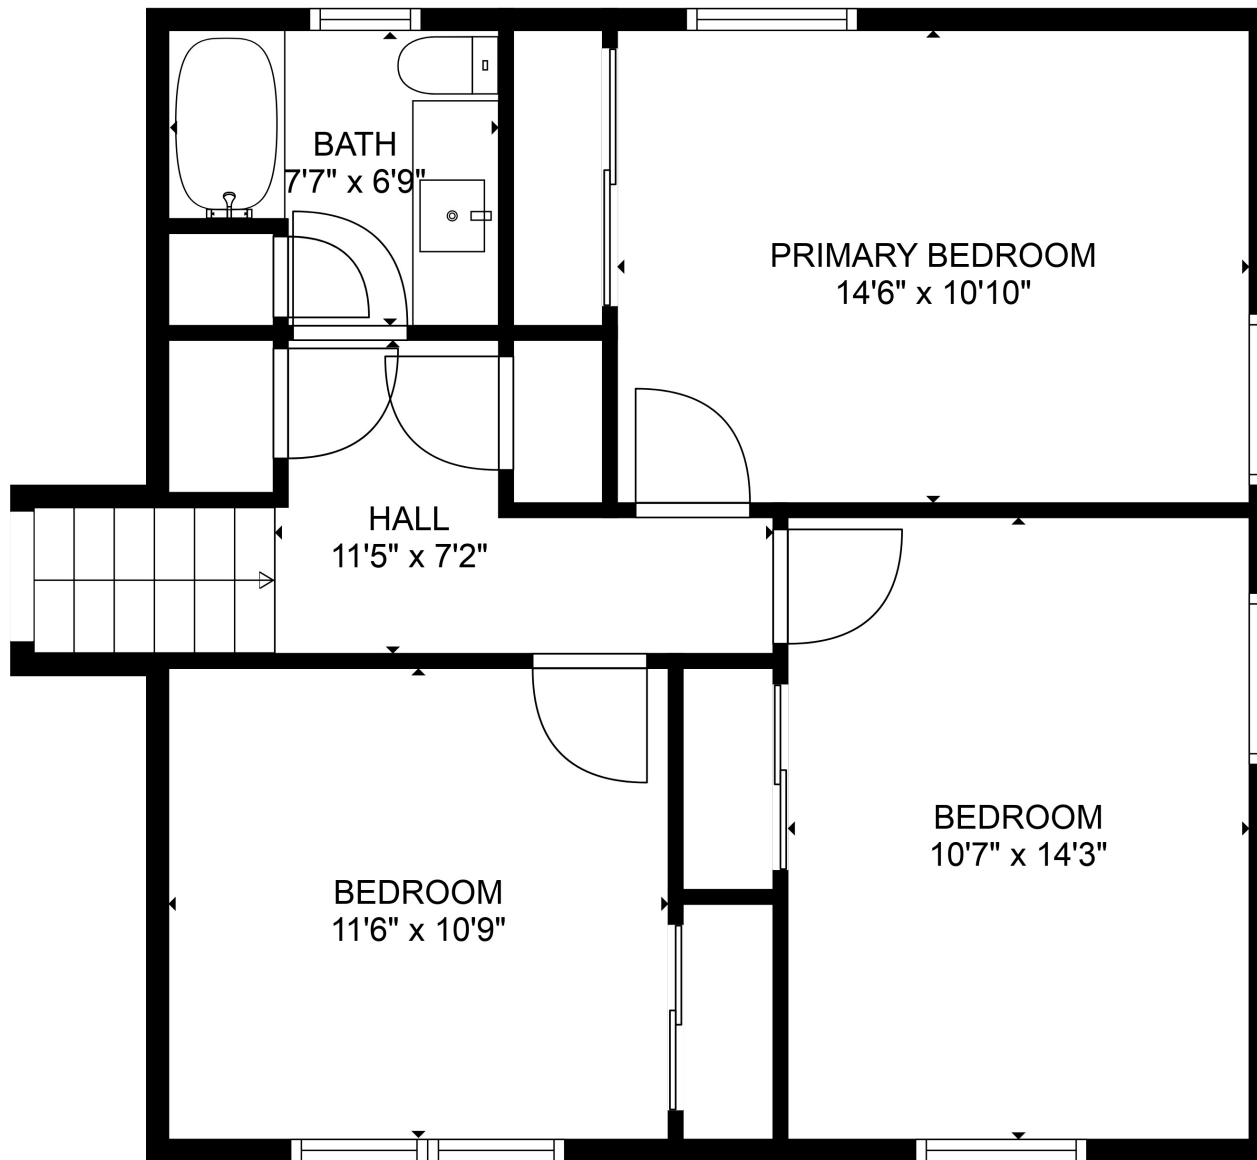

FLOOR 2

FLOOR 3

FLOOR 1

Total scanned area: 1879 sq. ft

SIZES AND DIMENSIONS ARE APPROXIMATE. ACTUAL MAY VARY.

Total scanned area: 1879 sq. ft

SIZES AND DIMENSIONS ARE APPROXIMATE. ACTUAL MAY VARY.

Total scanned area: 1879 sq. ft

SIZES AND DIMENSIONS ARE APPROXIMATE. ACTUAL MAY VARY.

Total scanned area: 1879 sq. ft

SIZES AND DIMENSIONS ARE APPROXIMATE. ACTUAL MAY VARY.