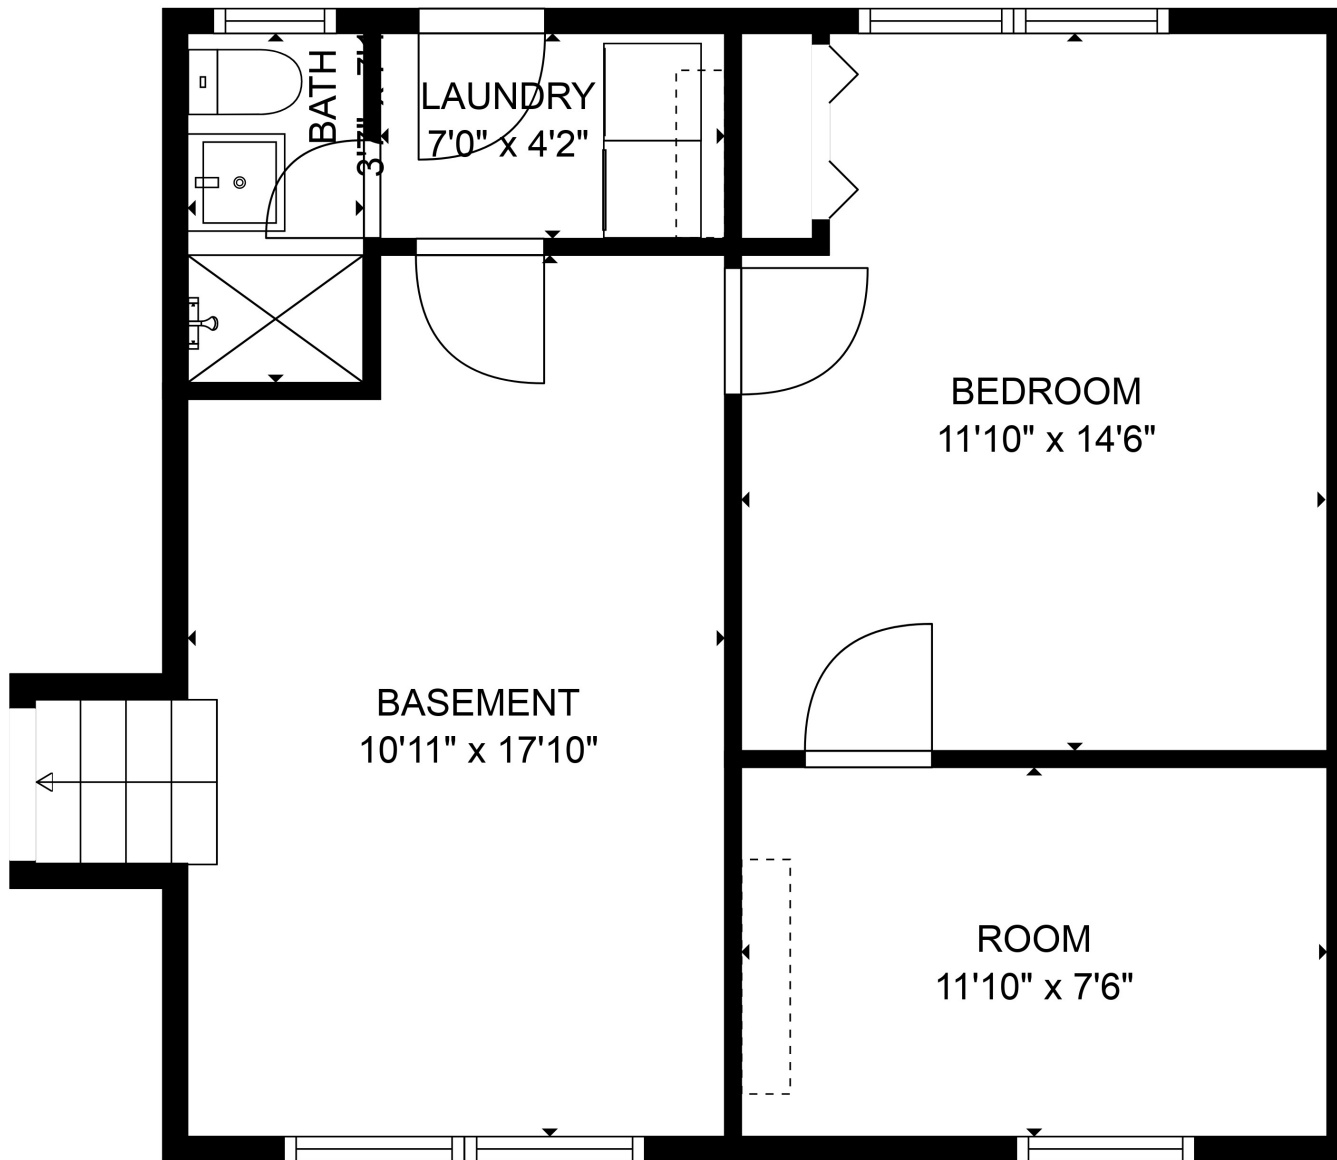

FLOOR 2

FLOOR 3

FLOOR 1

Total scanned area: 1879 sq. ft

SIZES AND DIMENSIONS ARE APPROXIMATE. ACTUAL MAY VARY.

Total scanned area: 1879 sq. ft

SIZES AND DIMENSIONS ARE APPROXIMATE. ACTUAL MAY VARY.

Total scanned area: 1879 sq. ft

SIZES AND DIMENSIONS ARE APPROXIMATE. ACTUAL MAY VARY.

Total scanned area: 1879 sq. ft

SIZES AND DIMENSIONS ARE APPROXIMATE. ACTUAL MAY VARY.