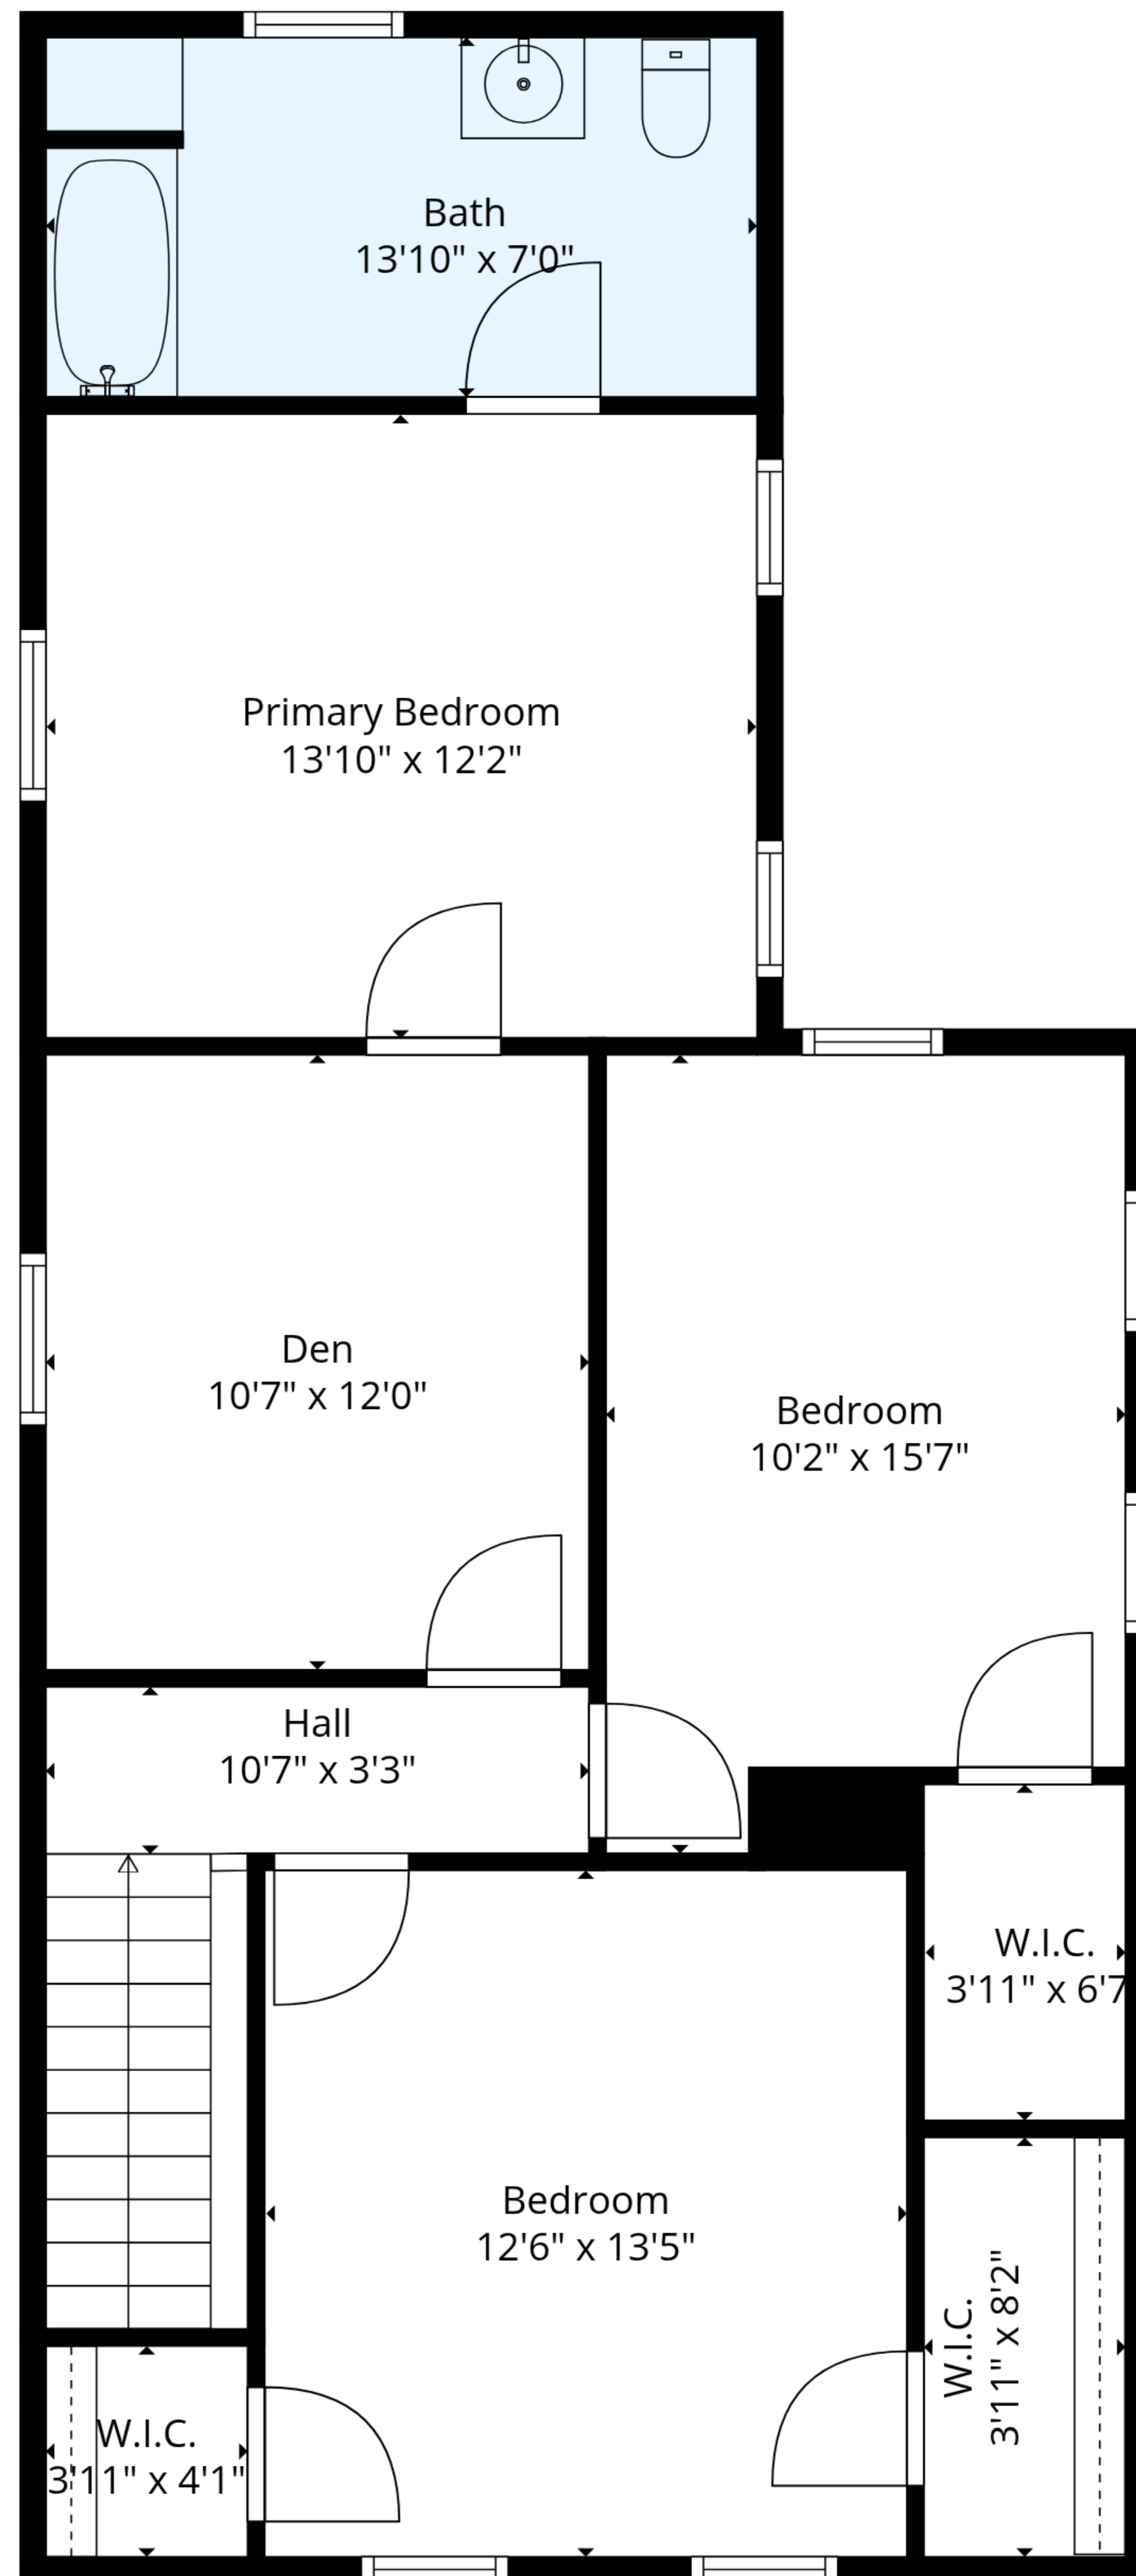

**TOTAL: 1839 sq. ft**

1st floor: 947 sq. ft, 2nd floor: 892 sq. ft

EXCLUDED AREAS: UNDEFINED: 16 sq. ft, PORCH: 205 sq. ft, WALLS: 149 sq. ft

**TOTAL: 1839 sq. ft**

1st floor: 947 sq. ft, 2nd floor: 892 sq. ft

EXCLUDED AREAS: UNDEFINED: 16 sq. ft, PORCH: 205 sq. ft, WALLS: 149 sq. ft

1st Floor

2nd Floor

**TOTAL: 1839 sq. ft**

1st floor: 947 sq. ft, 2nd floor: 892 sq. ft

EXCLUDED AREAS: UNDEFINED: 16 sq. ft, PORCH: 205 sq. ft, WALLS: 149 sq. ft