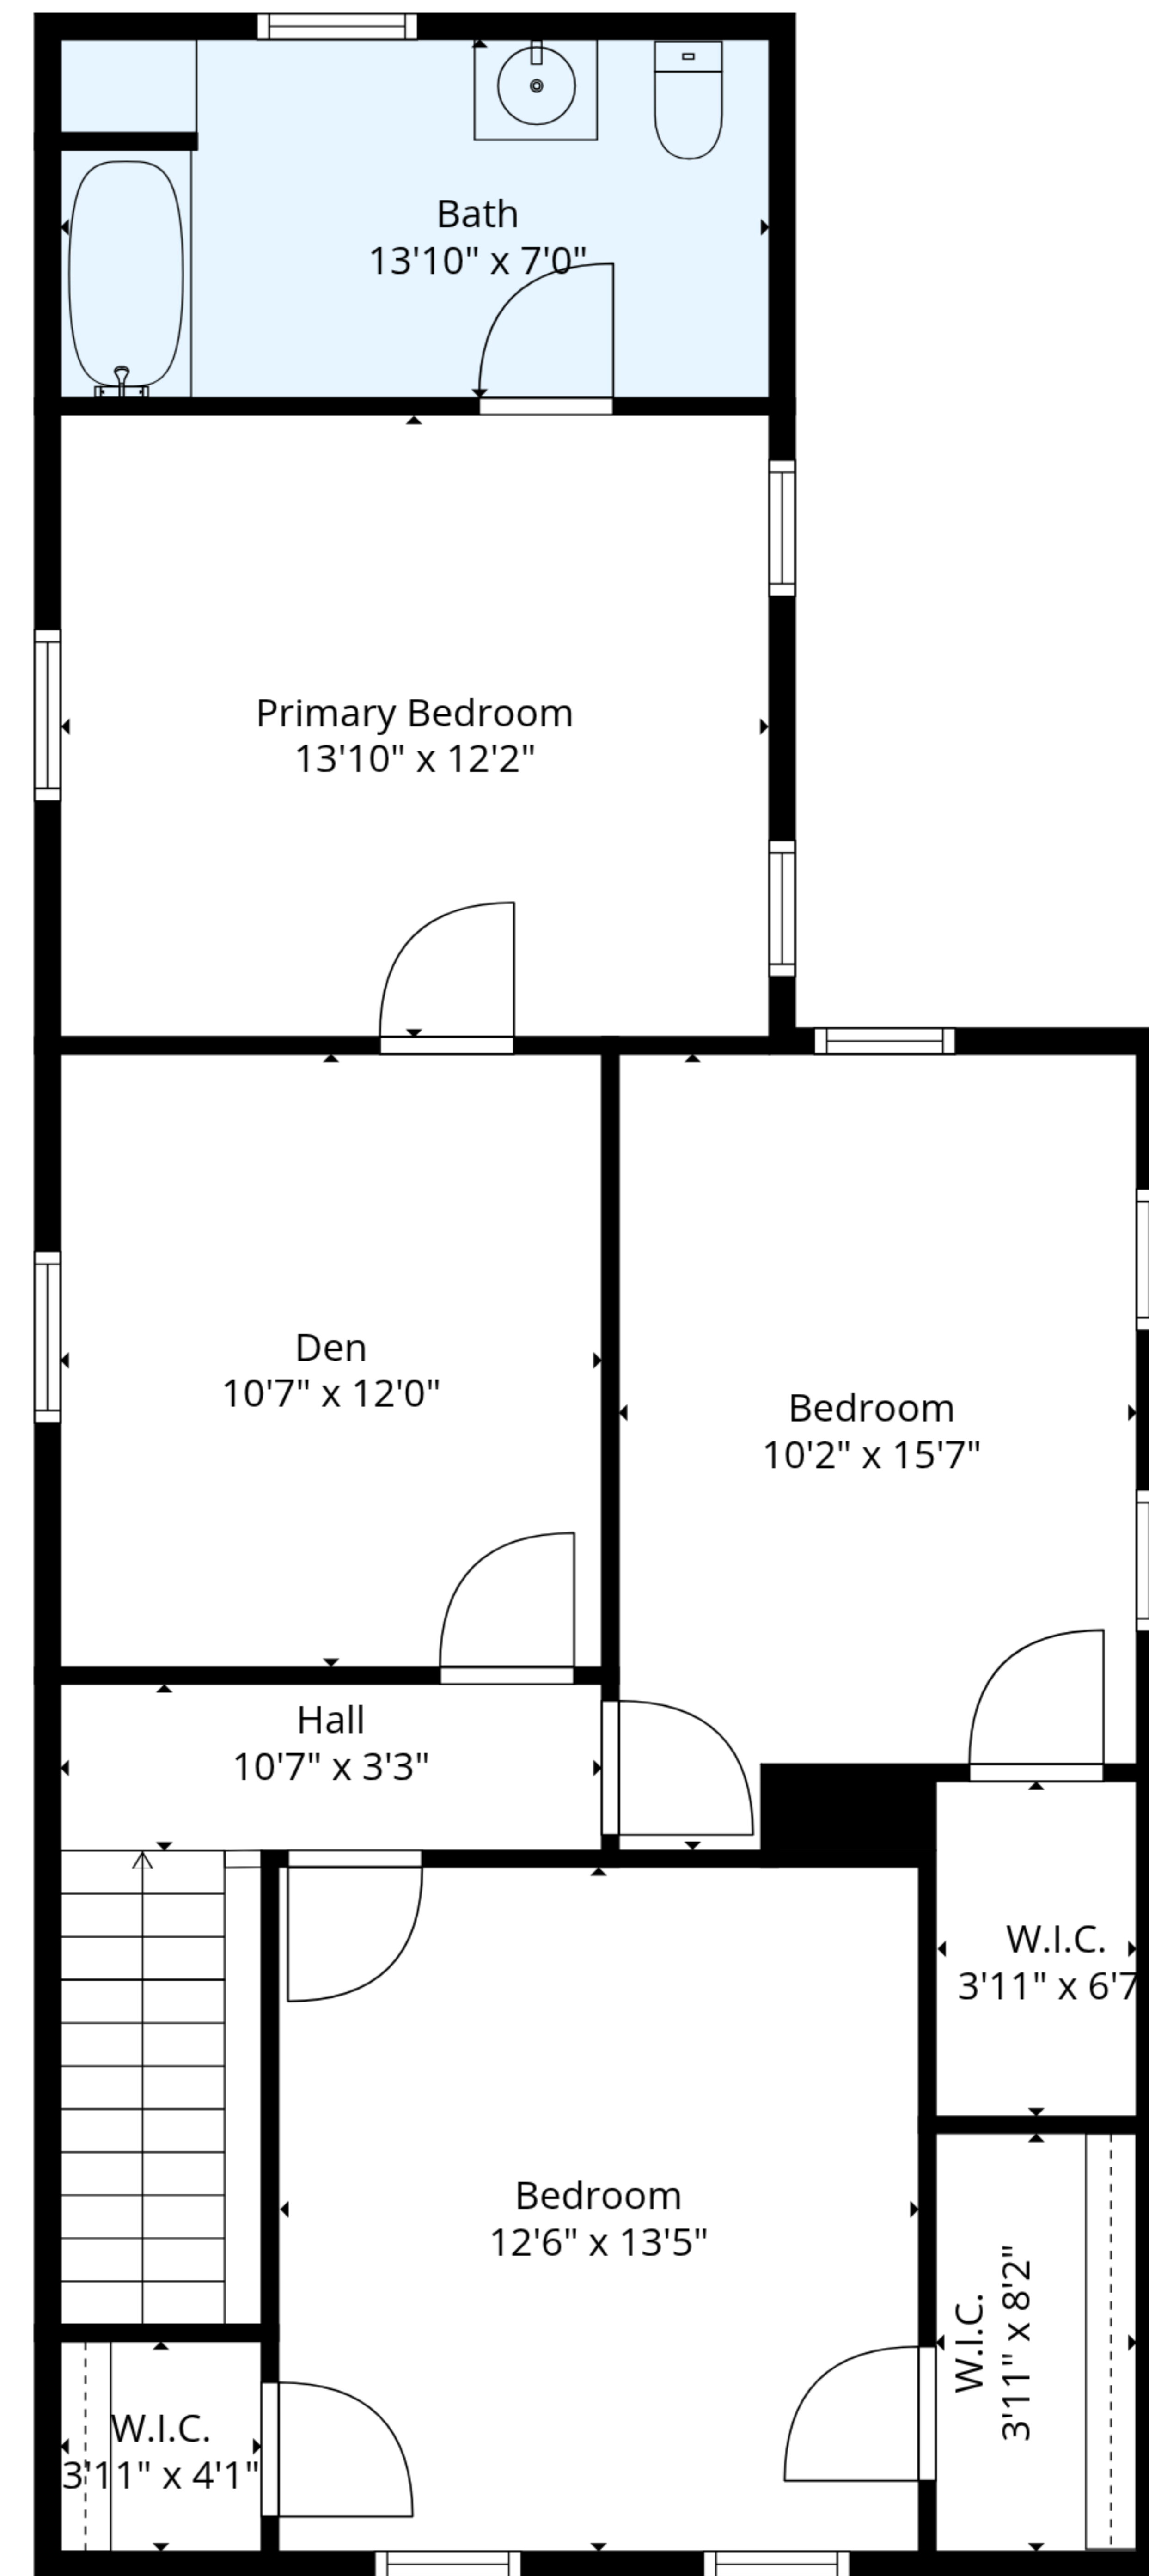

**TOTAL: 1839 sq. ft**

1st floor: 947 sq. ft, 2nd floor: 892 sq. ft

EXCLUDED AREAS: UNDEFINED: 16 sq. ft, PORCH: 205 sq. ft, WALLS: 149 sq. ft

**TOTAL: 1839 sq. ft**

1st floor: 947 sq. ft, 2nd floor: 892 sq. ft

EXCLUDED AREAS: UNDEFINED: 16 sq. ft, PORCH: 205 sq. ft, WALLS: 149 sq. ft

1st Floor

2nd Floor

**TOTAL: 1839 sq. ft**

1st floor: 947 sq. ft, 2nd floor: 892 sq. ft

EXCLUDED AREAS: UNDEFINED: 16 sq. ft, PORCH: 205 sq. ft, WALLS: 149 sq. ft