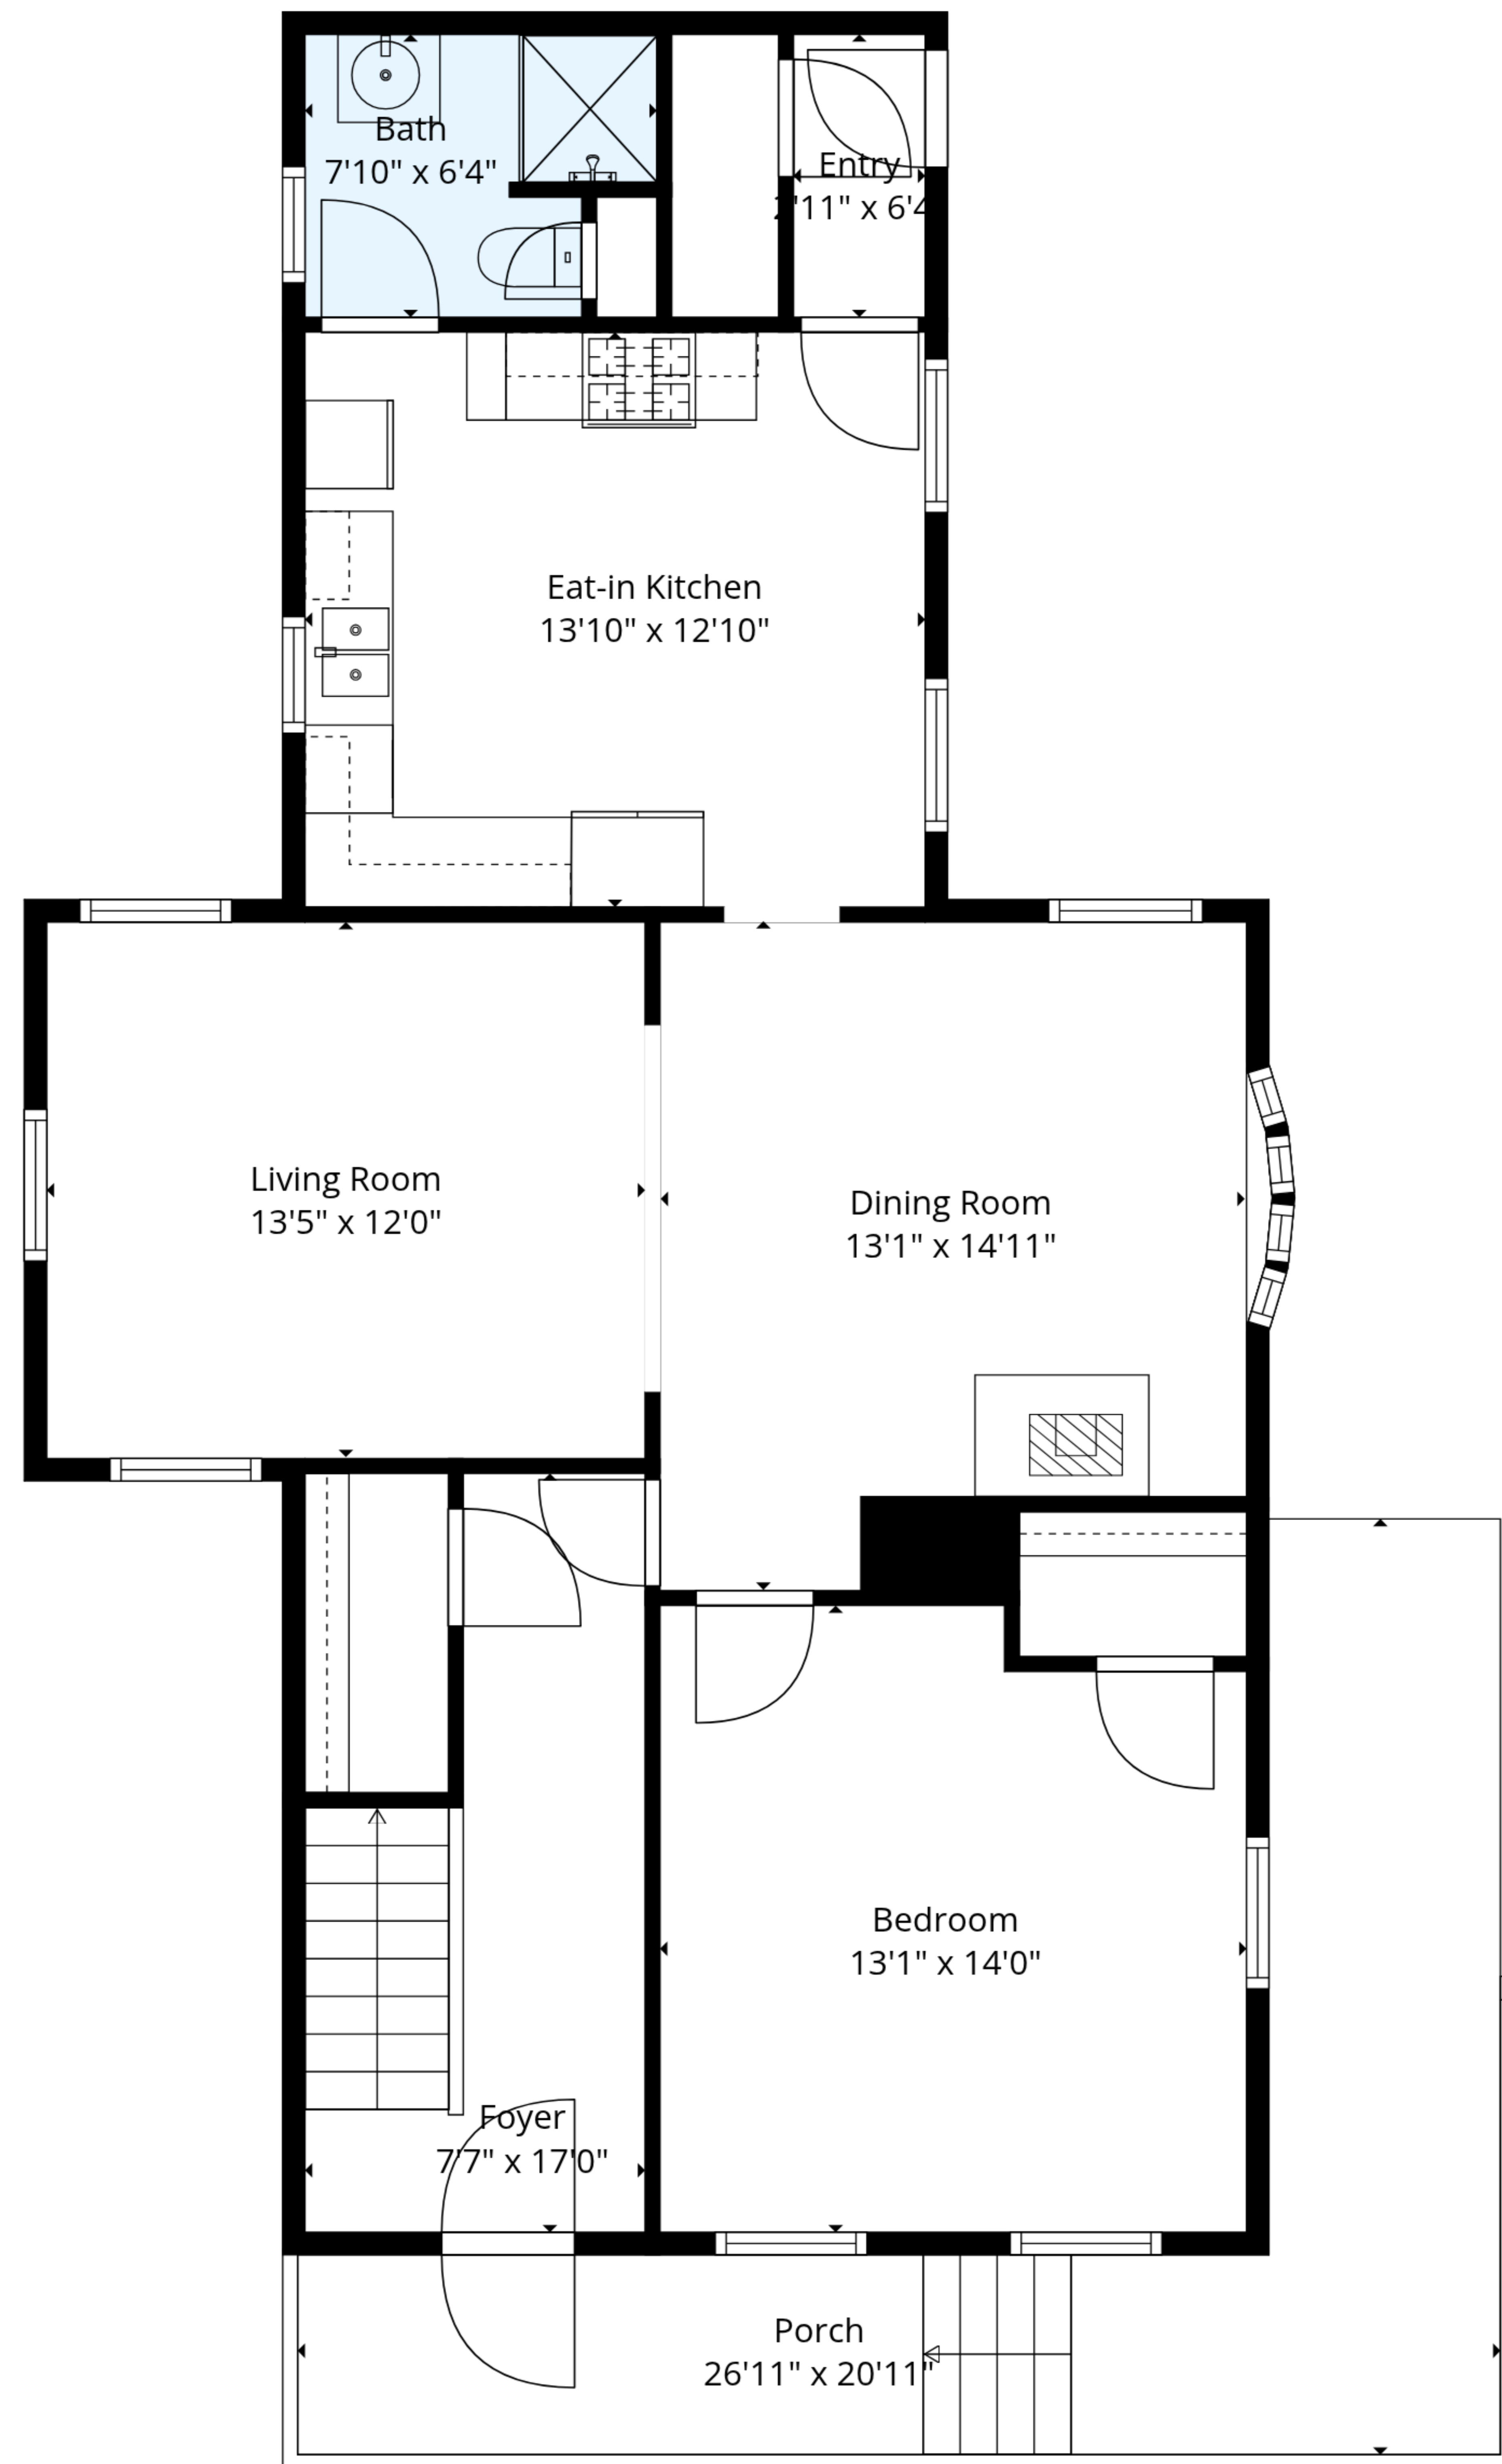

**TOTAL: 1839 sq. ft**

1st floor: 947 sq. ft, 2nd floor: 892 sq. ft

EXCLUDED AREAS: UNDEFINED: 16 sq. ft, PORCH: 205 sq. ft, WALLS: 149 sq. ft

**TOTAL: 1839 sq. ft**

1st floor: 947 sq. ft, 2nd floor: 892 sq. ft

EXCLUDED AREAS: UNDEFINED: 16 sq. ft, PORCH: 205 sq. ft, WALLS: 149 sq. ft

1st Floor

2nd Floor

**TOTAL: 1839 sq. ft**

1st floor: 947 sq. ft, 2nd floor: 892 sq. ft

EXCLUDED AREAS: UNDEFINED: 16 sq. ft, PORCH: 205 sq. ft, WALLS: 149 sq. ft