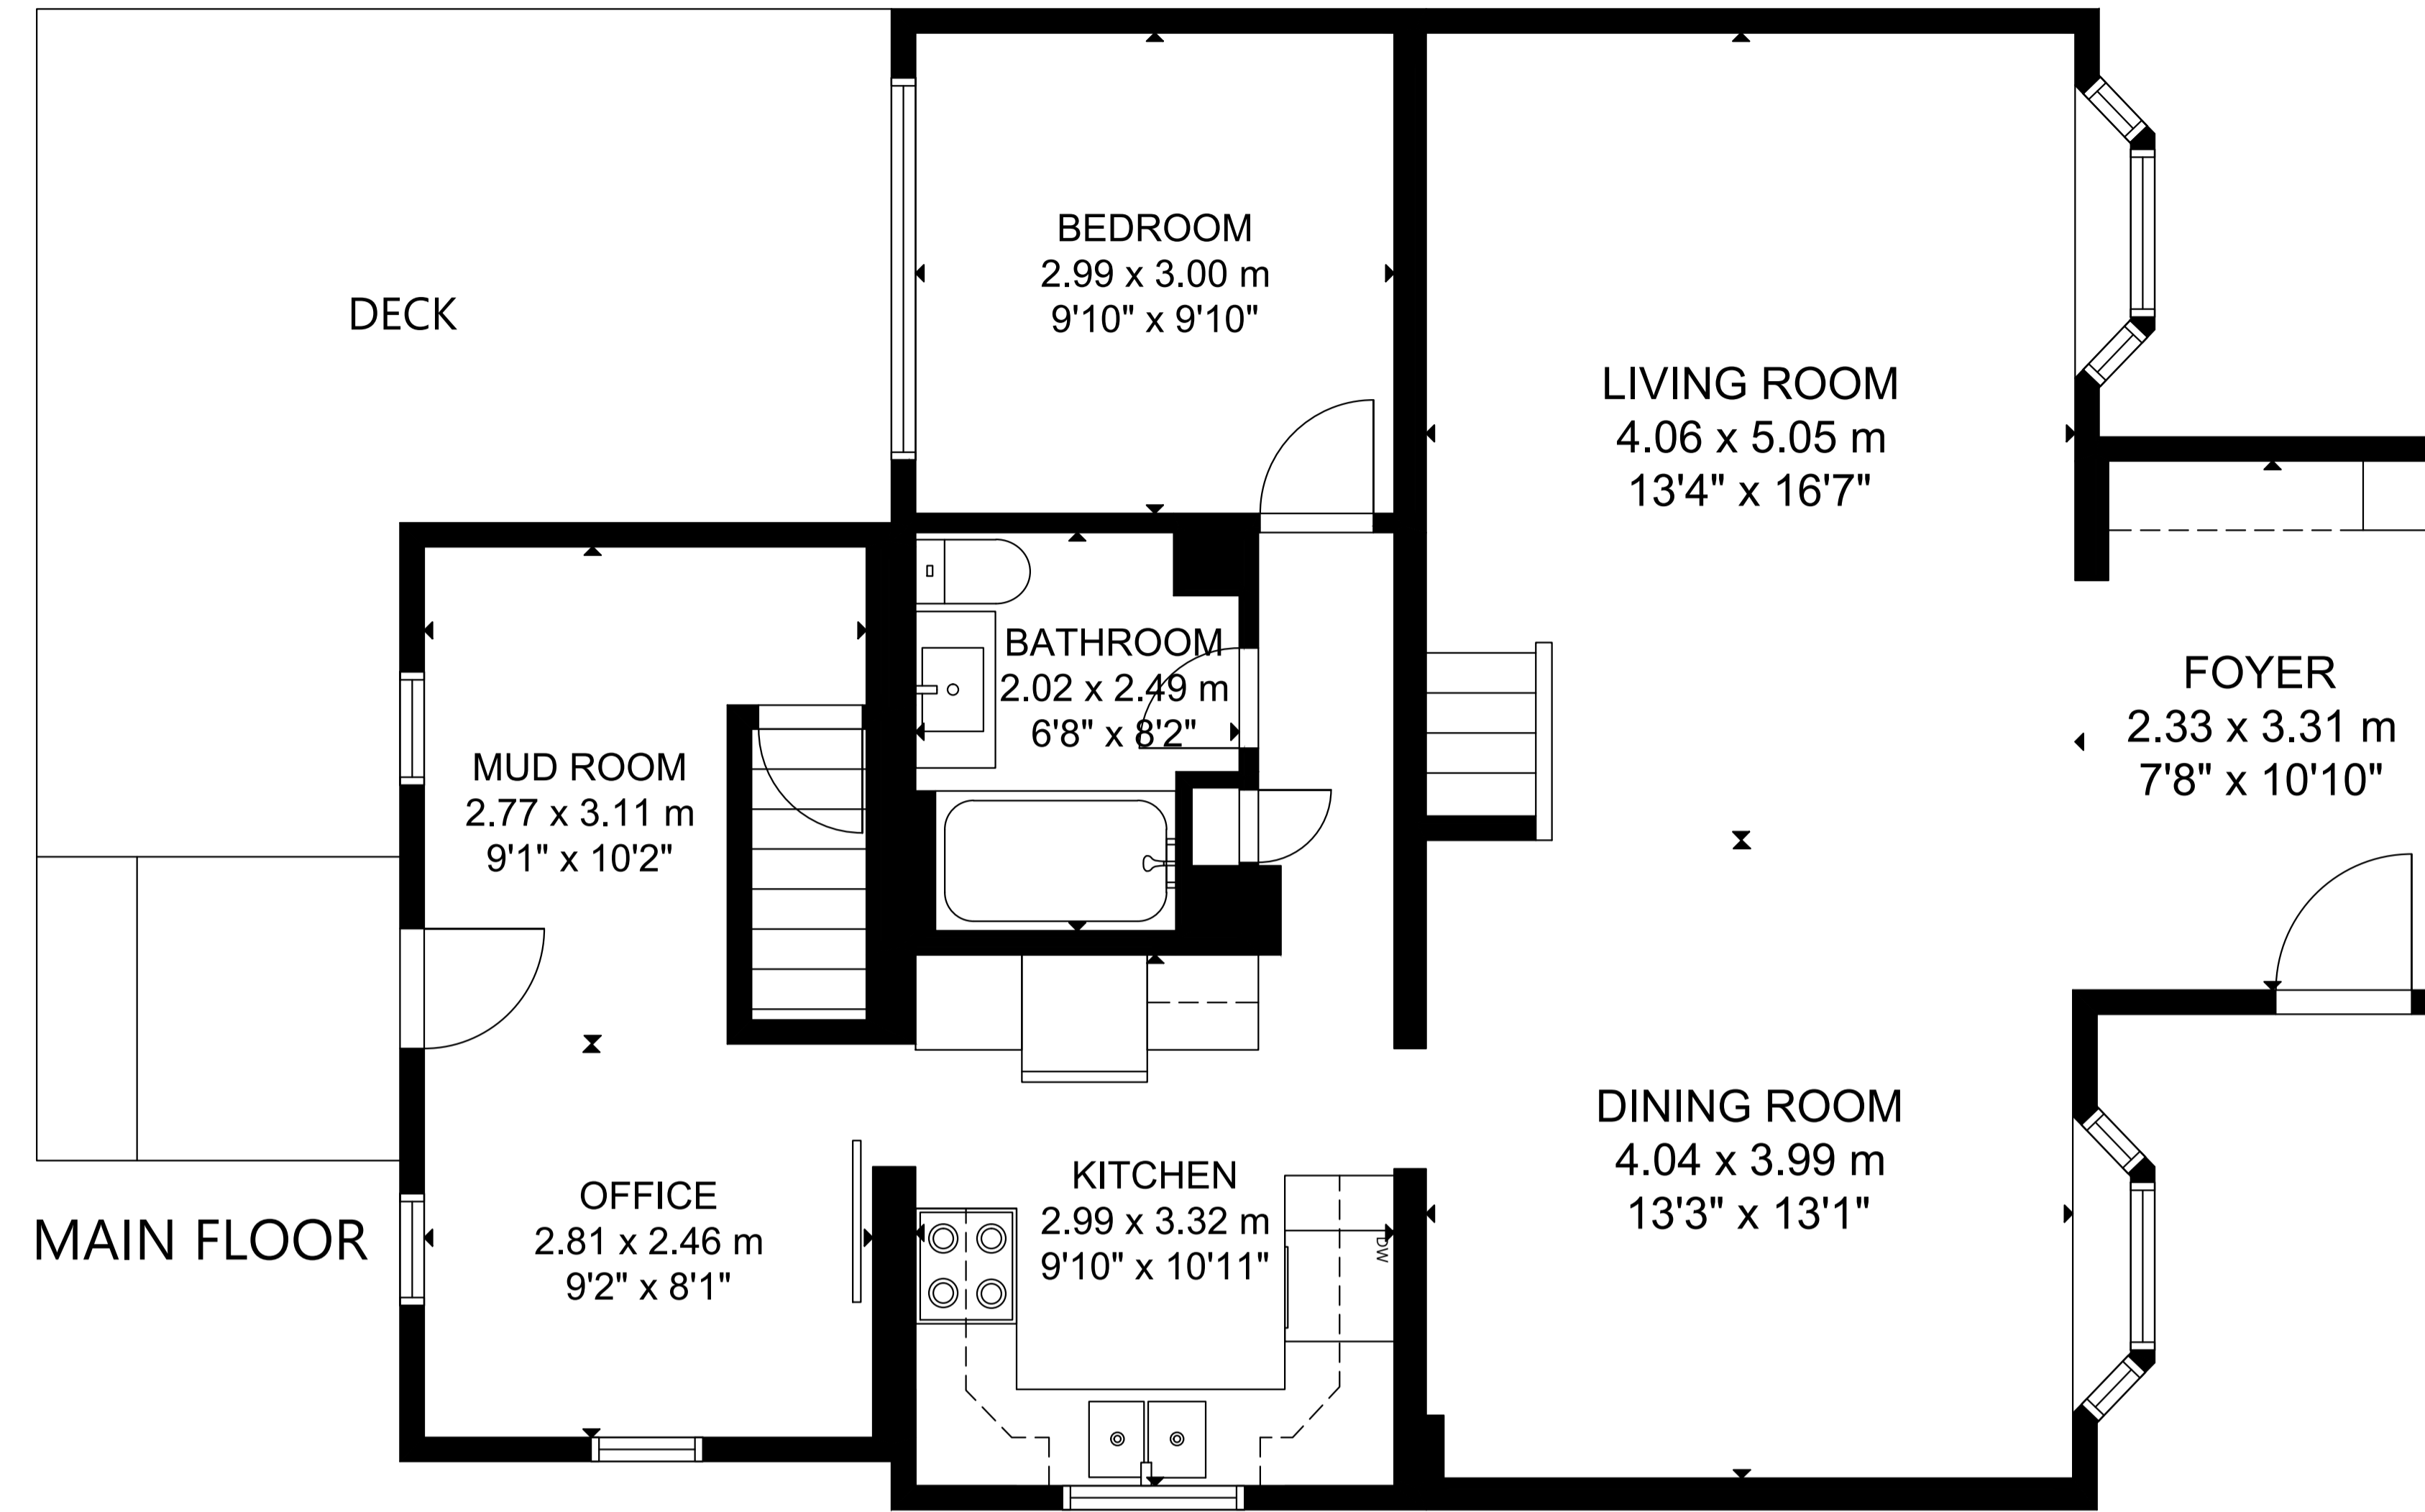

14 Cotton Avenue

GARAGE

GROSS INTERNAL AREA
 MAIN FLOOR: 91 m²/983 sq ft, SECOND FLOOR: 44 m²/471 sq ft
 LOWER LEVEL: 30 m²/326 sq ft
 TOTAL: 165 m²/1,780 sq ft
 SIZE AND DIMENSIONS ARE APPROXIMATE, ACTUAL MAY VARY.