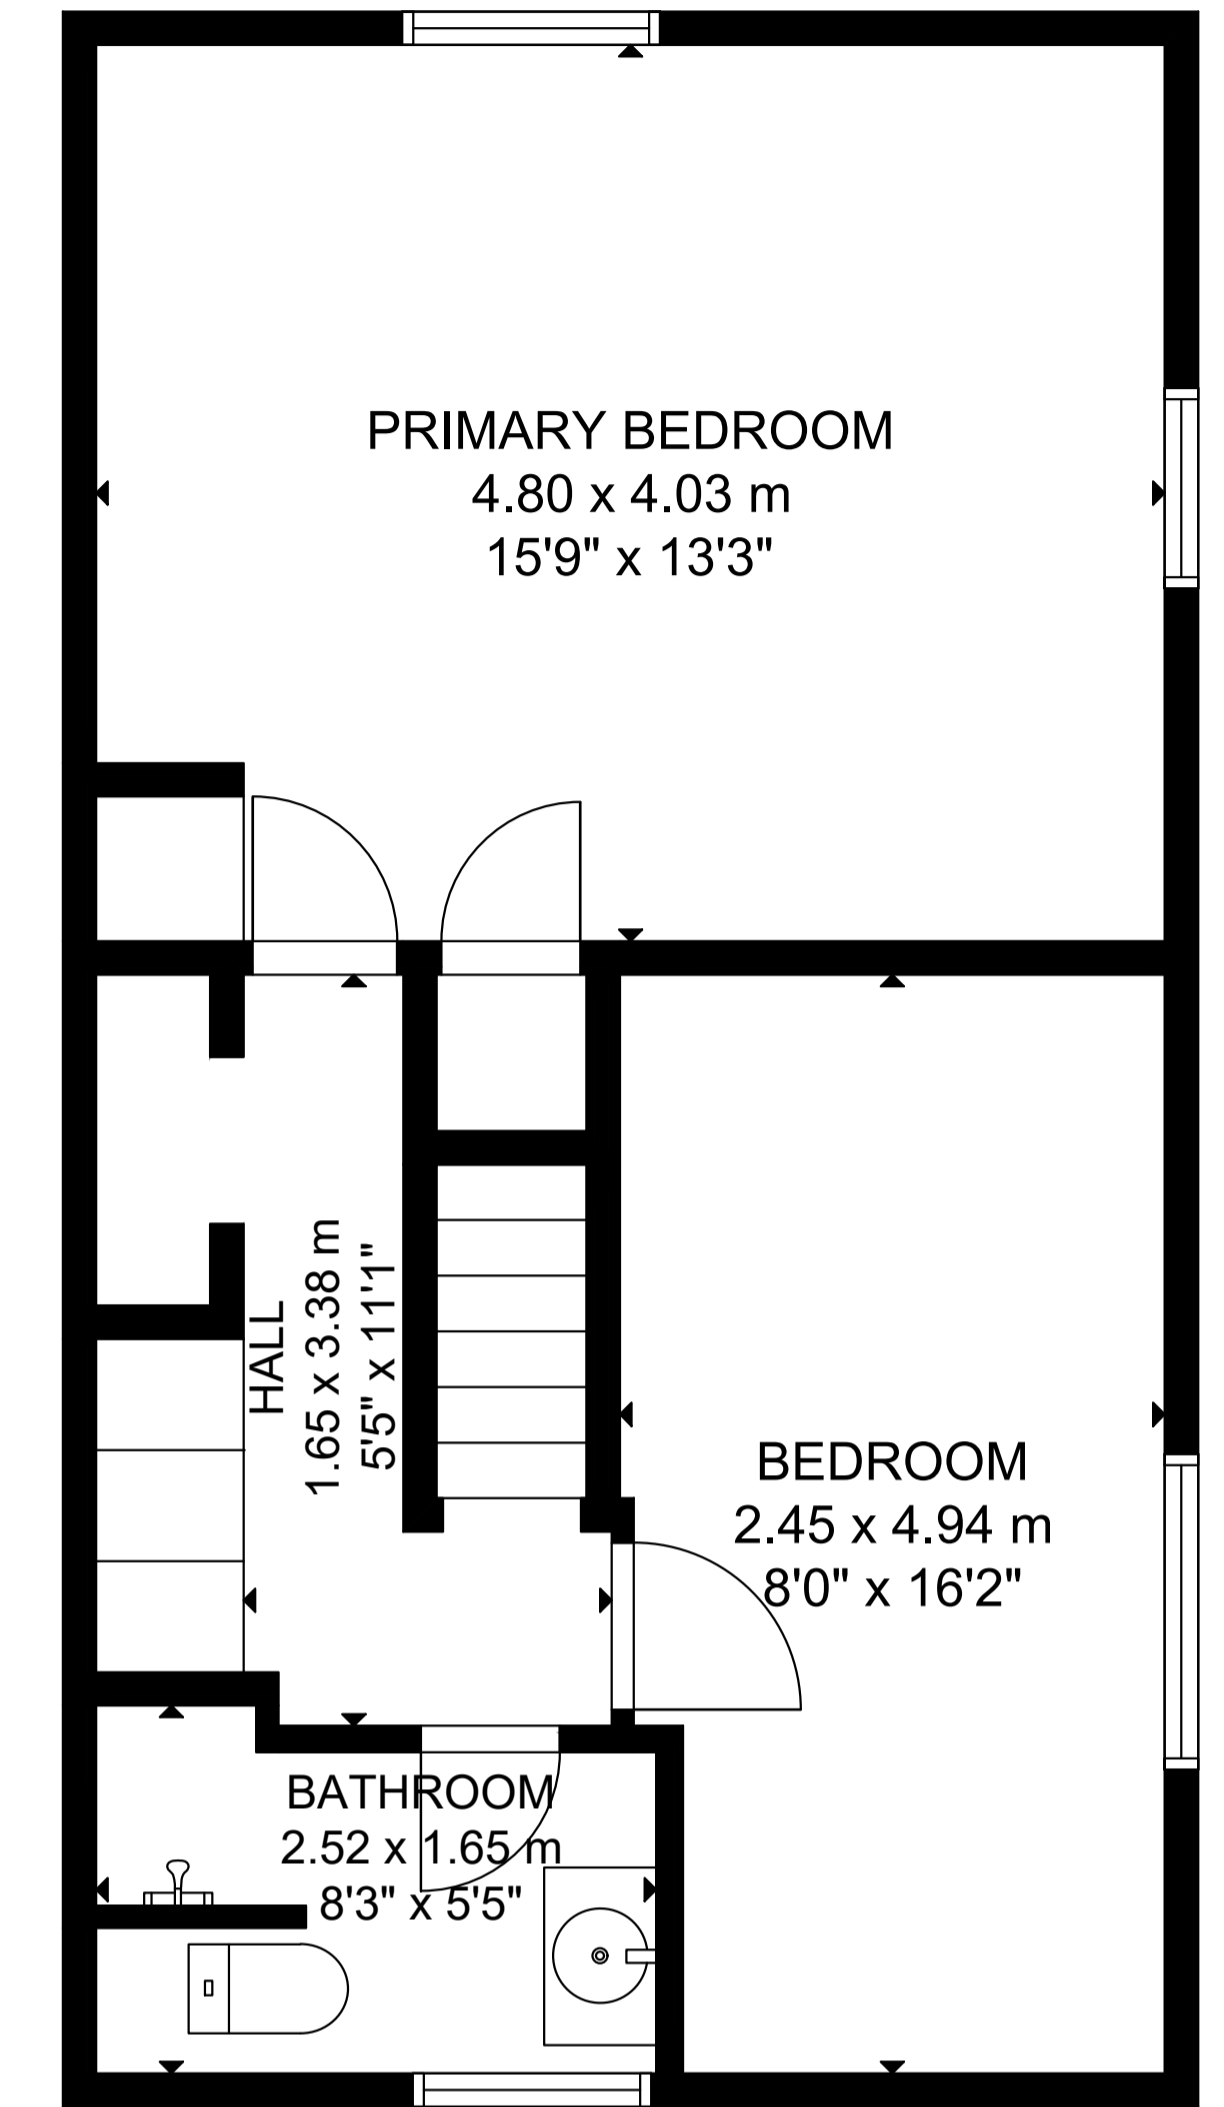

14 Cotton Avenue

GARAGE

GROSS INTERNAL AREA
 MAIN FLOOR: 91 m²/983 sq ft, SECOND FLOOR: 44 m²/471 sq ft
 LOWER LEVEL: 30 m²/326 sq ft
 TOTAL: 165 m²/1,780 sq ft
 SIZE AND DIMENSIONS ARE APPROXIMATE, ACTUAL MAY VARY.