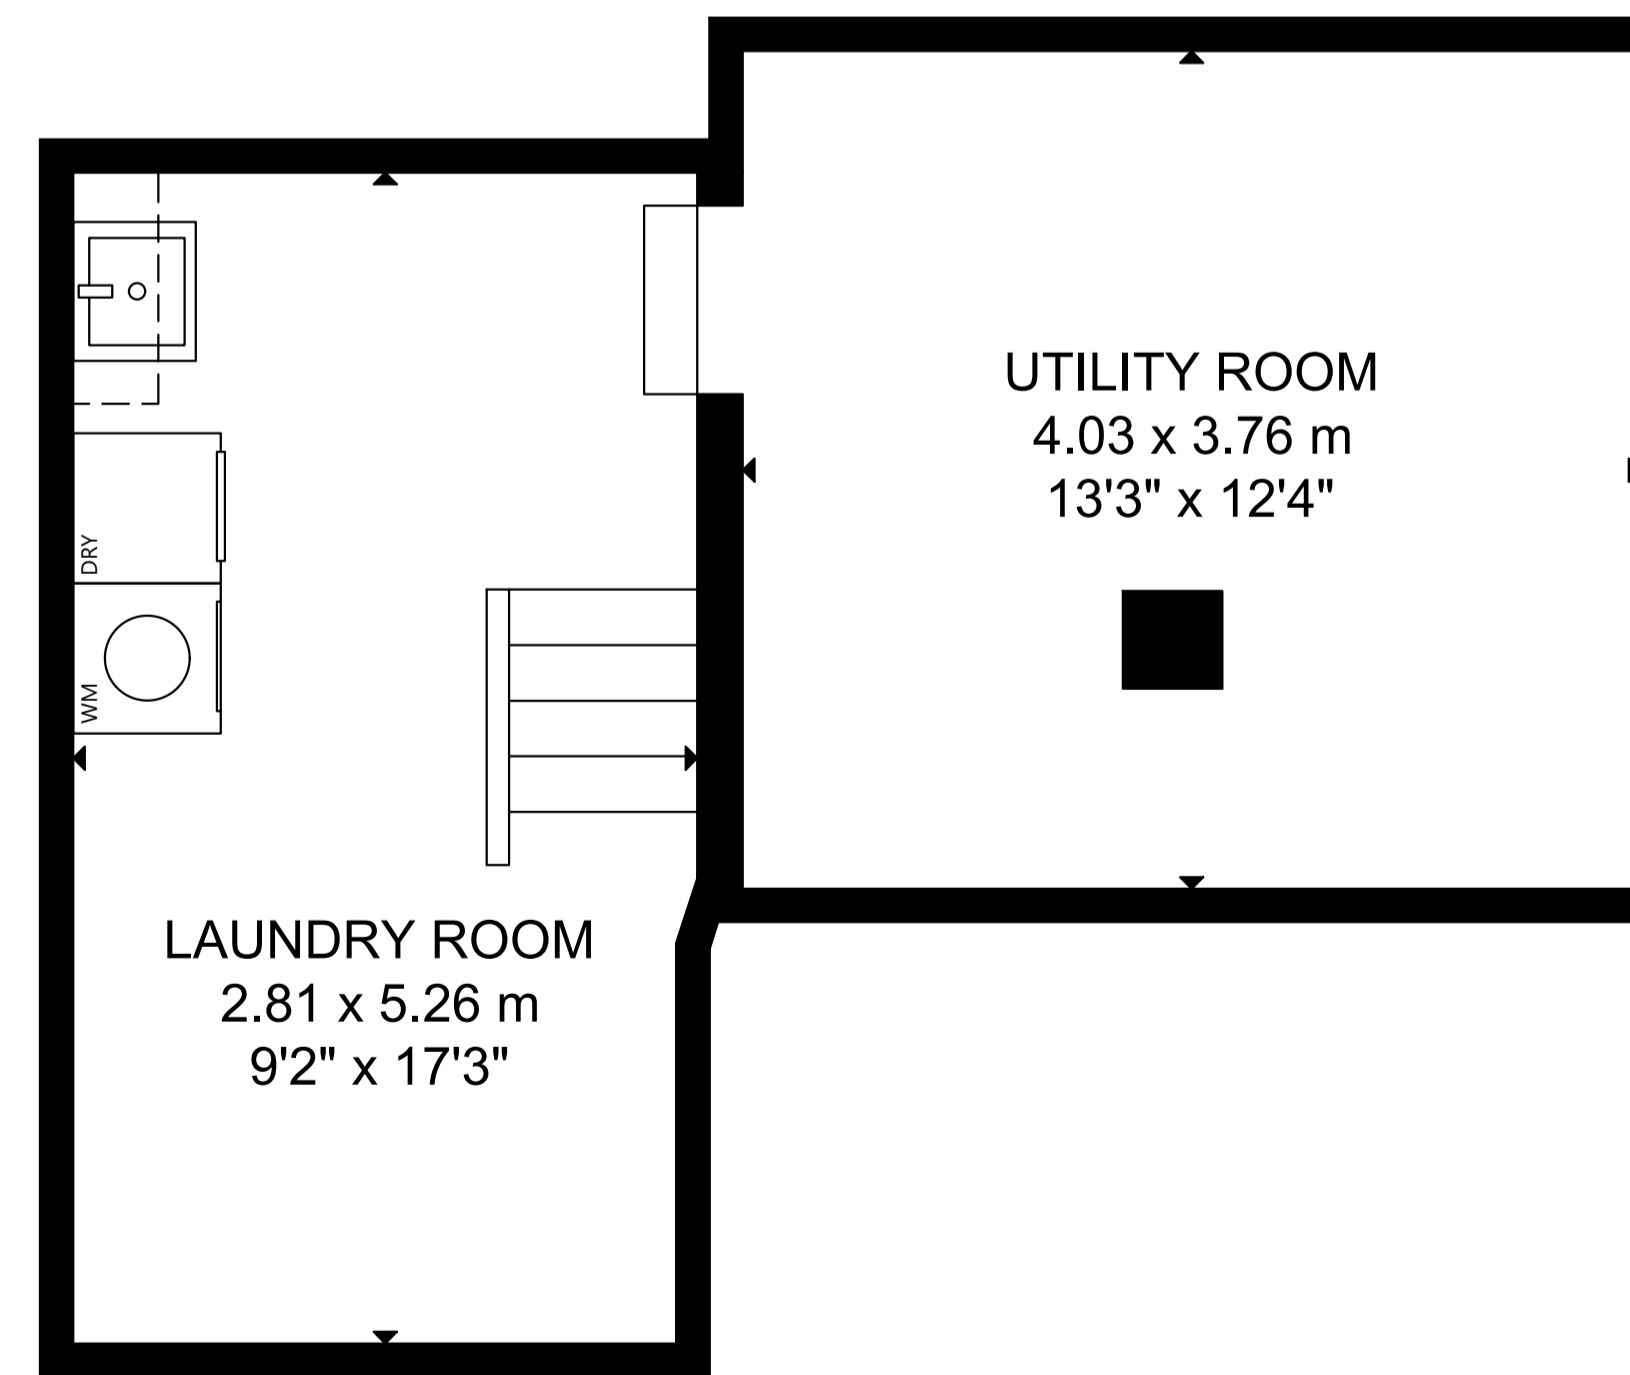

14 Cotton Avenue

GARAGE

GROSS INTERNAL AREA
 MAIN FLOOR: 91 m²/983 sq ft, SECOND FLOOR: 44 m²/471 sq ft
 LOWER LEVEL: 30 m²/326 sq ft
 TOTAL: 165 m²/1,780 sq ft
 SIZE AND DIMENSIONS ARE APPROXIMATE, ACTUAL MAY VARY.