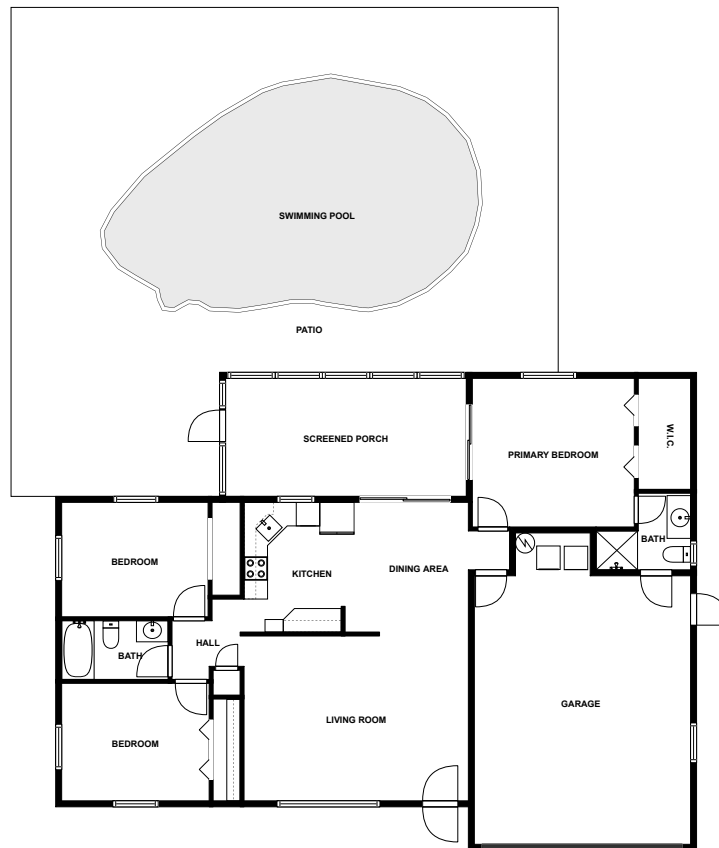

Home report

Windsor Drive 1361
Clearwater

Highlights

1 Kitchen

1 Living room

3 Bedroom

2 Bath

18 Doors

**Morton Plant Hospital
Heliport, 2.0 mi**

Floor plan

fvm

SIZES AND DIMENSIONS ARE APPROXIMATE, ACTUAL MAY VARY.

Appendix 1: Data sheet

Outdoor - 2	Outdoor - Patio - 1	Outdoor - Porch - 1
Outdoor - Porch - Screen - 1	SwimmingPool - 1	Bedroom - 3
Bedroom - Master - 1	Bath - 2	Closet - 1
Closet - WalkIn - 1	Hall - 1	Kitchen - 1
Garage - 1	Dining - 1	Dining - Open - 1
LivingRoom - 1		