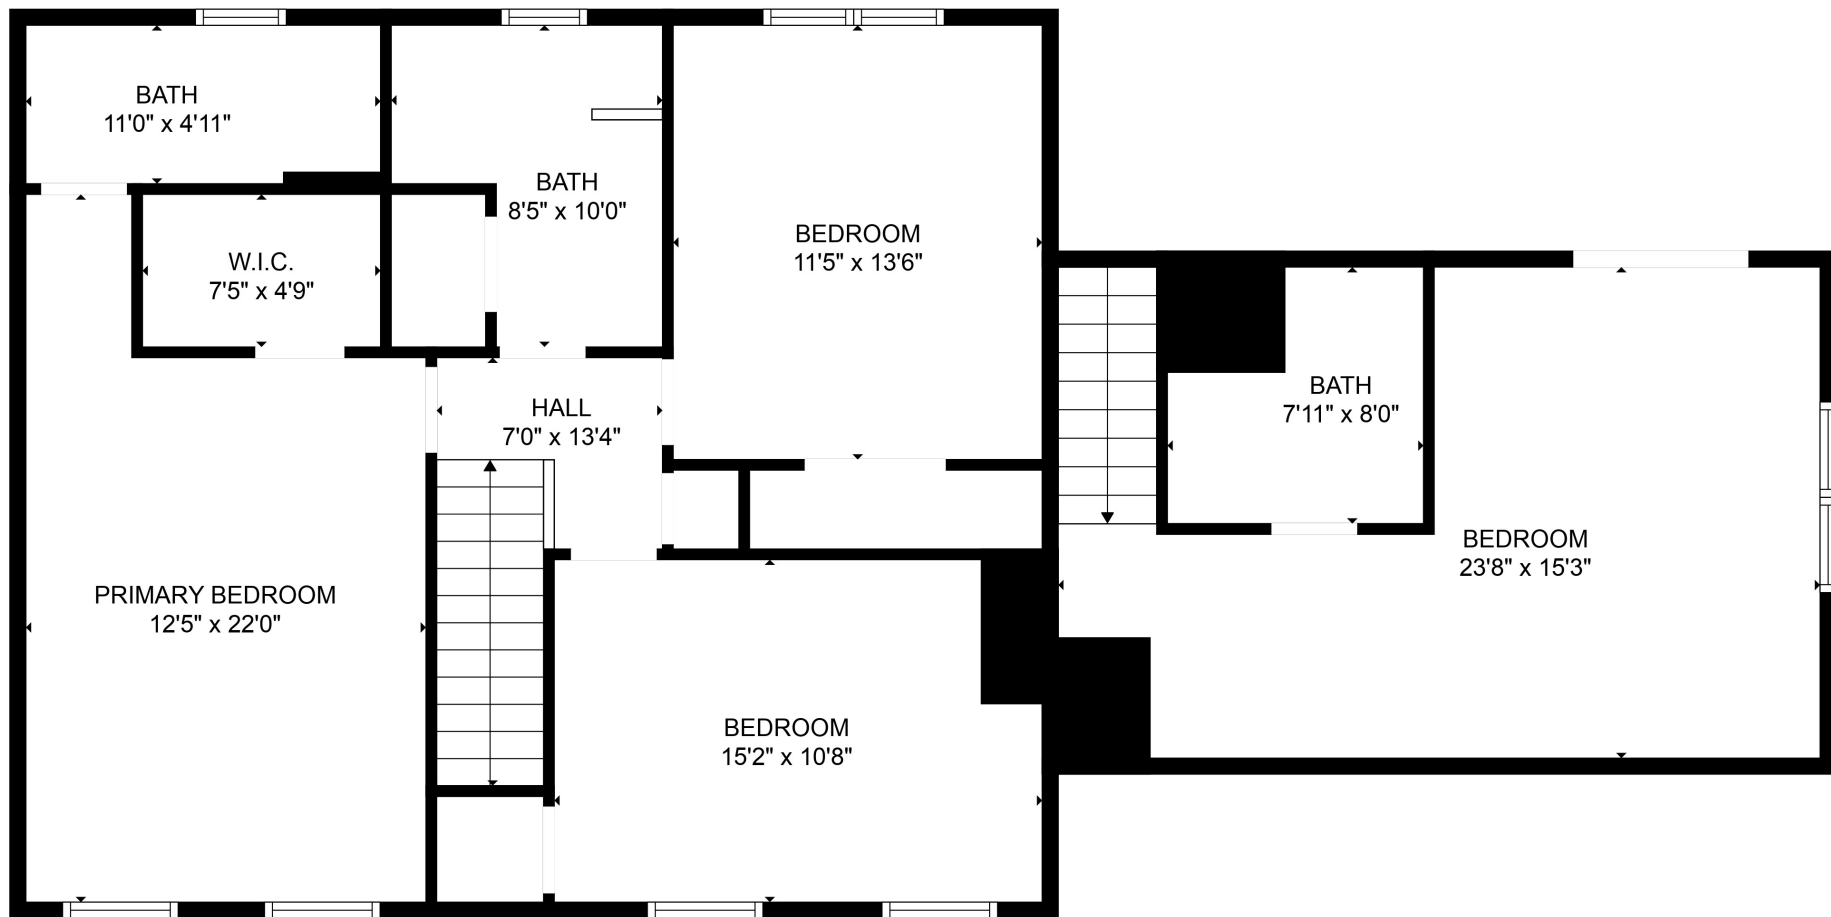

FLOOR 1

FLOOR 2

Total scanned area: 2403 sq. ft

SIZES AND DIMENSIONS ARE APPROXIMATE. ACTUAL MAY VARY.

Total scanned area: 2403 sq. ft

SIZES AND DIMENSIONS ARE APPROXIMATE. ACTUAL MAY VARY.

Total scanned area: 2403 sq. ft

SIZES AND DIMENSIONS ARE APPROXIMATE. ACTUAL MAY VARY.