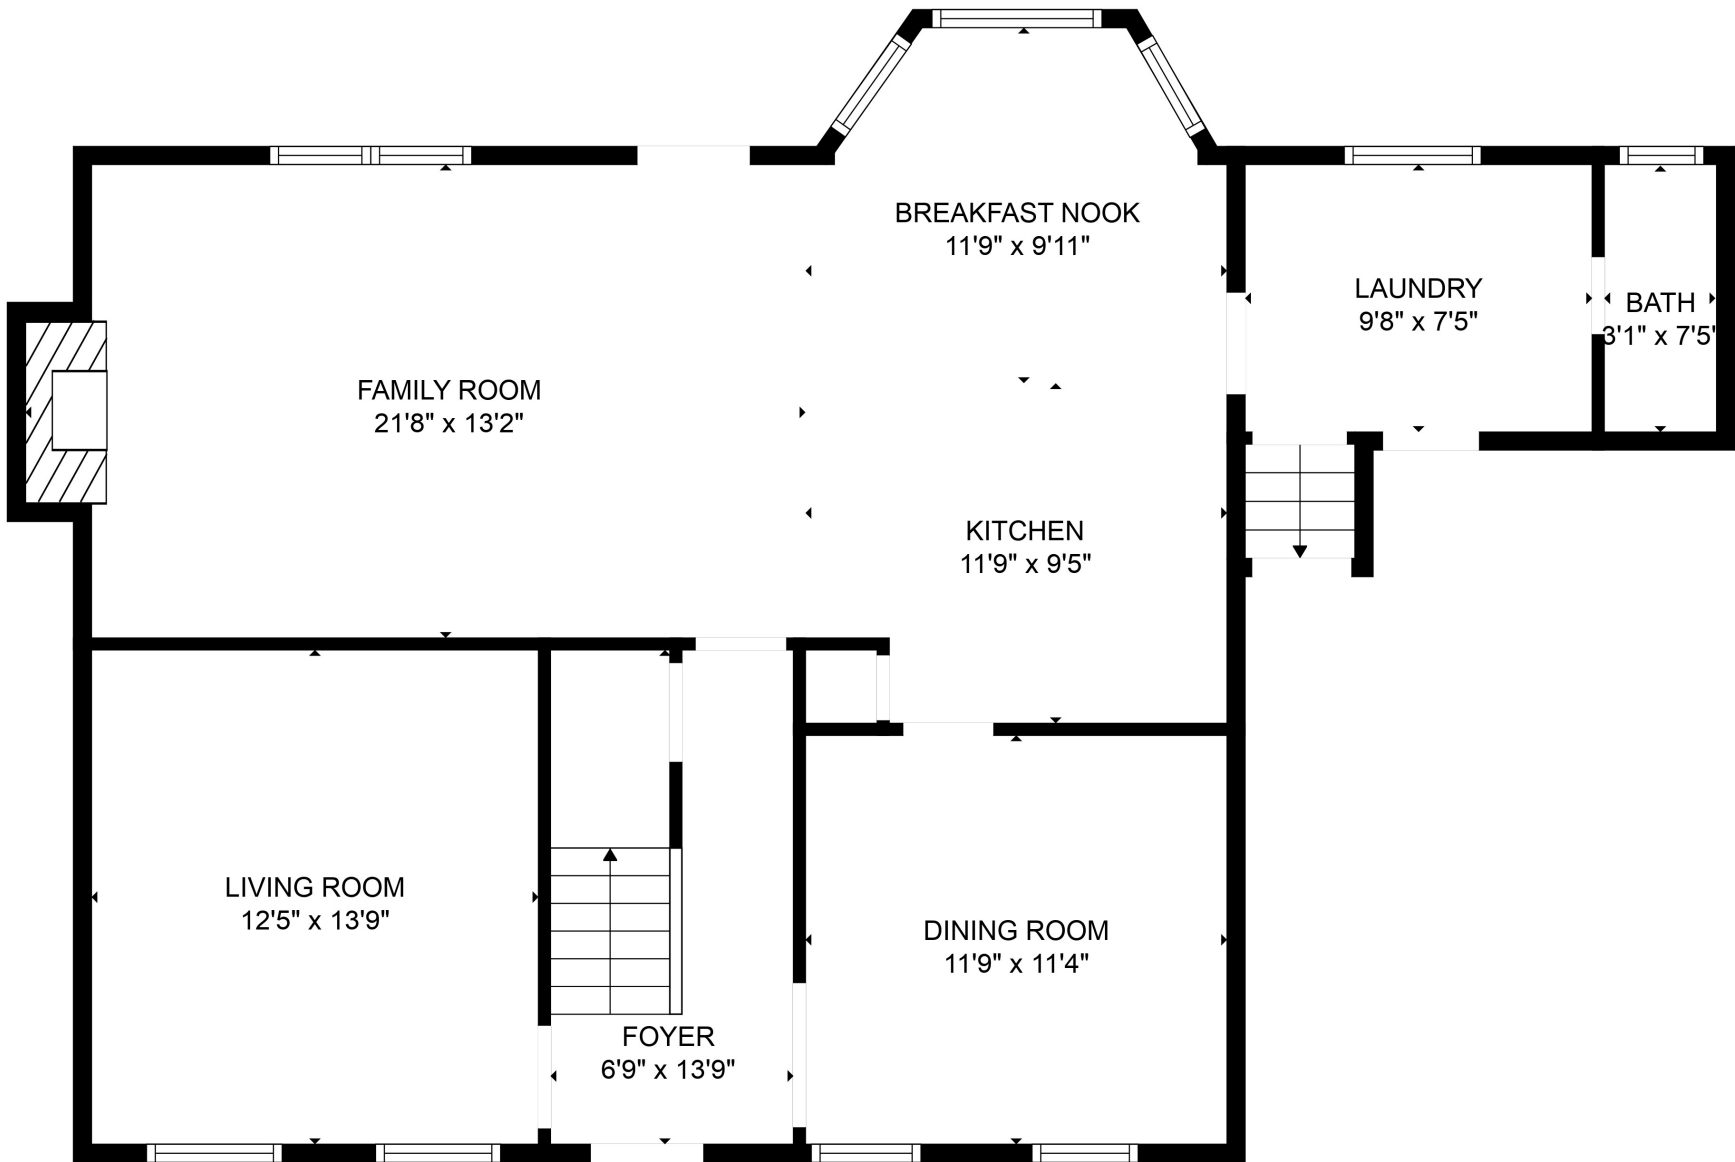

FLOOR 1

FLOOR 2

Total scanned area: 2403 sq. ft

SIZES AND DIMENSIONS ARE APPROXIMATE. ACTUAL MAY VARY.

Total scanned area: 2403 sq. ft

SIZES AND DIMENSIONS ARE APPROXIMATE. ACTUAL MAY VARY.

Total scanned area: 2403 sq. ft

SIZES AND DIMENSIONS ARE APPROXIMATE. ACTUAL MAY VARY.