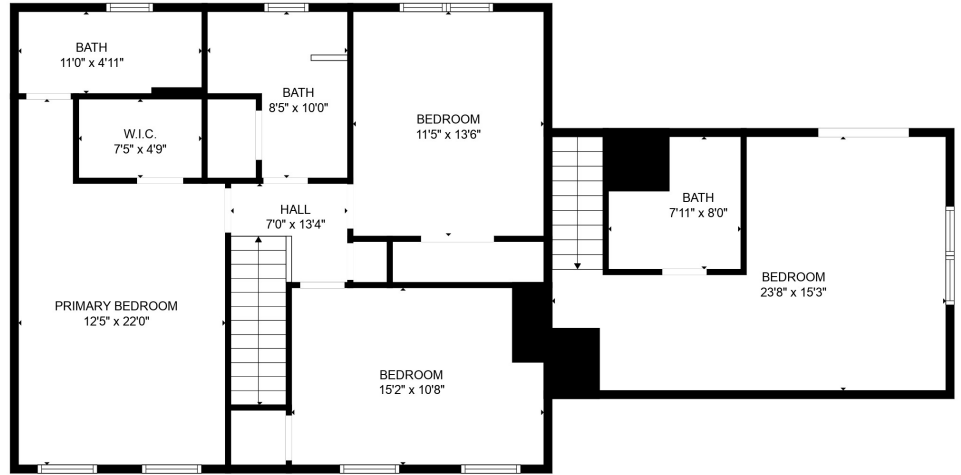

FLOOR 1

FLOOR 2

Total scanned area: 2403 sq. ft

SIZES AND DIMENSIONS ARE APPROXIMATE. ACTUAL MAY VARY.

Total scanned area: 2403 sq. ft

SIZES AND DIMENSIONS ARE APPROXIMATE. ACTUAL MAY VARY.

Total scanned area: 2403 sq. ft

SIZES AND DIMENSIONS ARE APPROXIMATE. ACTUAL MAY VARY.