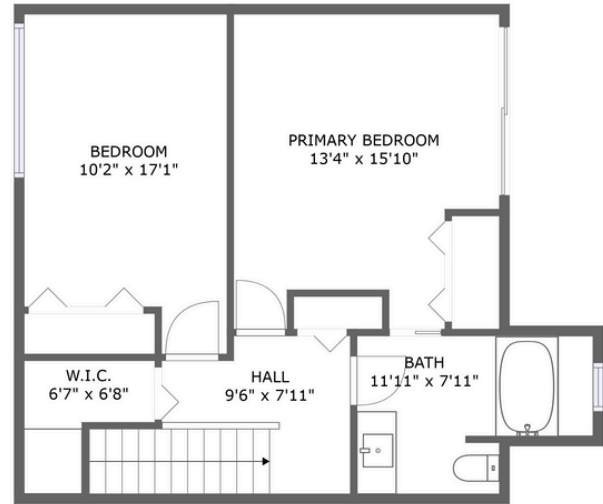

FLOOR 2

Property Summary

0 garages

2 bedrooms

1 bathrooms

1 half baths

2 floors

1,180
Gross Living
Area sqft

1,189
total sqft