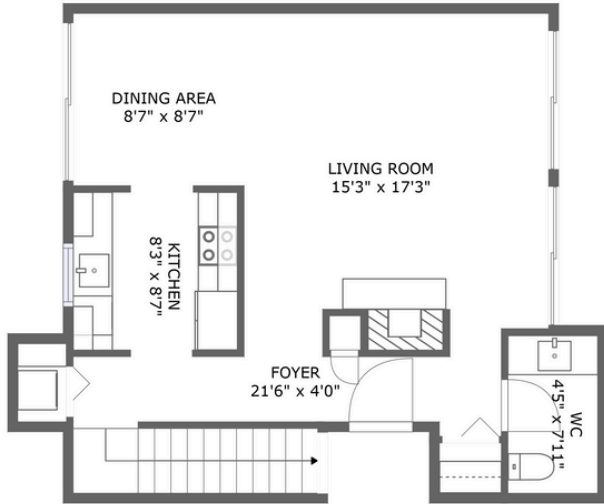

8851 166th Avenue Northeast, Education Hill, Redmond, King County, Washington, United

FLOOR 1