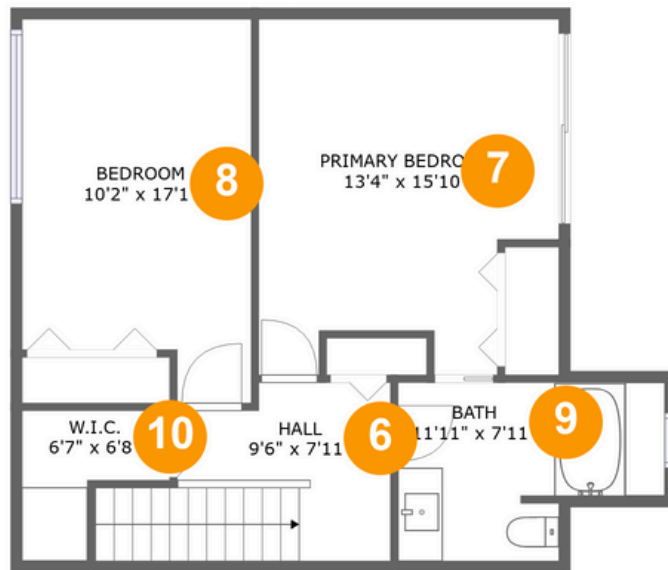

## Room Dimensions

Floor 1

Total sqft: 587

Living area: 587

#	Room name	Dimensions	Area (sqft)	Counted as Living Area
1	Foyer	21'6" x 4'0"	114 sq. ft	Yes
2	Living Room	15'3" x 17'3"	254 sq. ft	Yes
3	Kitchen	8'3" x 8'7"	68 sq. ft	Yes
4	Wc	4'5" x 7'11"	36 sq. ft	Yes
5	Dining Area	8'7" x 8'7"	75 sq. ft	Yes

## Room Dimensions

Floor 2

Total sqft: 602

Living area: 593

#	Room name	Dimensions	Area (sqft)	Counted as Living Area
6	Hall	9'6" x 7'11"	83 sq. ft	Yes
7	Primary Bedroom	13'4" x 15'10"	185 sq. ft	Yes
8	Bedroom	10'2" x 17'1"	158 sq. ft	Yes
9	Bath	11'11" x 7'11"	72 sq. ft	Yes
10	W.i.c.	6'7" x 6'8"	31 sq. ft	Yes

## 1 Floor 1 - Foyer

Dimensions: 21'6" x 4'0"  
Area: 114 sq. ft  
Counted as Living Area:  
Yes

Heated: Yes  
Finished: Yes  
Enclosed: Yes  
Contiguous:  
Yes Permitted:  
Yes Wet Space:  
No Addition:  
No Conversion:  
No

## 5 Floor 1 - Dining Area

Dimensions: 8'7" x 8'7"  
Area: 75 sq. ft  
Counted as Living Area:  
Yes

Heated: Yes  
Finished: Yes  
Enclosed: Yes  
Contiguous:  
Yes Permitted:  
Yes Wet Space:  
No Addition:  
No Conversion:  
No