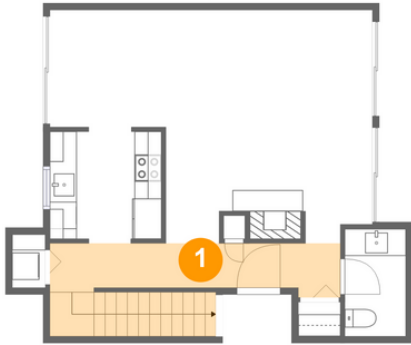

## 1 Floor 1 - Foyer

Dimensions: 21'6" x 4'0"  
Area: 114 sq. ft  
Counted as Living Area:  
Yes

Heated: Yes  
Finished: Yes  
Enclosed: Yes  
Contiguous:  
Yes Permitted:  
Yes Wet Space:  
No Addition:  
No Conversion:  
No