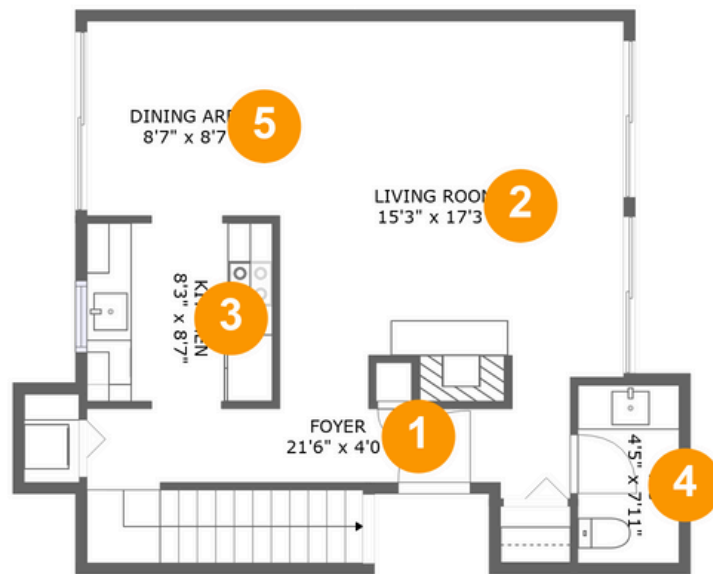

## Property Summary

 0 garages

 2 bedrooms

 1 bathrooms

 1 half baths

 2 floors

 1,180  
Gross Living  
Area sqft

 1,189  
total sqft

## Room Dimensions

Floor 1

Total sqft: 587

Living area: 587

#	Room name	Dimensions	Area (sqft)	Counted as Living Area
1	Foyer	21'6" x 4'0"	114 sq. ft	Yes
2	Living Room	15'3" x 17'3"	254 sq. ft	Yes
3	Kitchen	8'3" x 8'7"	68 sq. ft	Yes
4	Wc	4'5" x 7'11"	36 sq. ft	Yes
5	Dining Area	8'7" x 8'7"	75 sq. ft	Yes

## 3 Floor 1 - Kitchen

Dimensions: 8'3" x 8'7"  
Area: 68 sq. ft  
Counted as Living Area:  
Yes

Heated: Yes  
Finished: Yes  
Enclosed: Yes  
Contiguous:  
Yes Permitted:  
Yes Wet Space:  
No Addition:  
No Conversion:  
No

## 5 Floor 1 - Dining Area

Dimensions: 8'7" x 8'7"  
Area: 75 sq. ft  
Counted as Living Area:  
Yes

Heated: Yes  
Finished: Yes  
Enclosed: Yes  
Contiguous:  
Yes Permitted:  
Yes Wet Space:  
No Addition:  
No Conversion:  
No