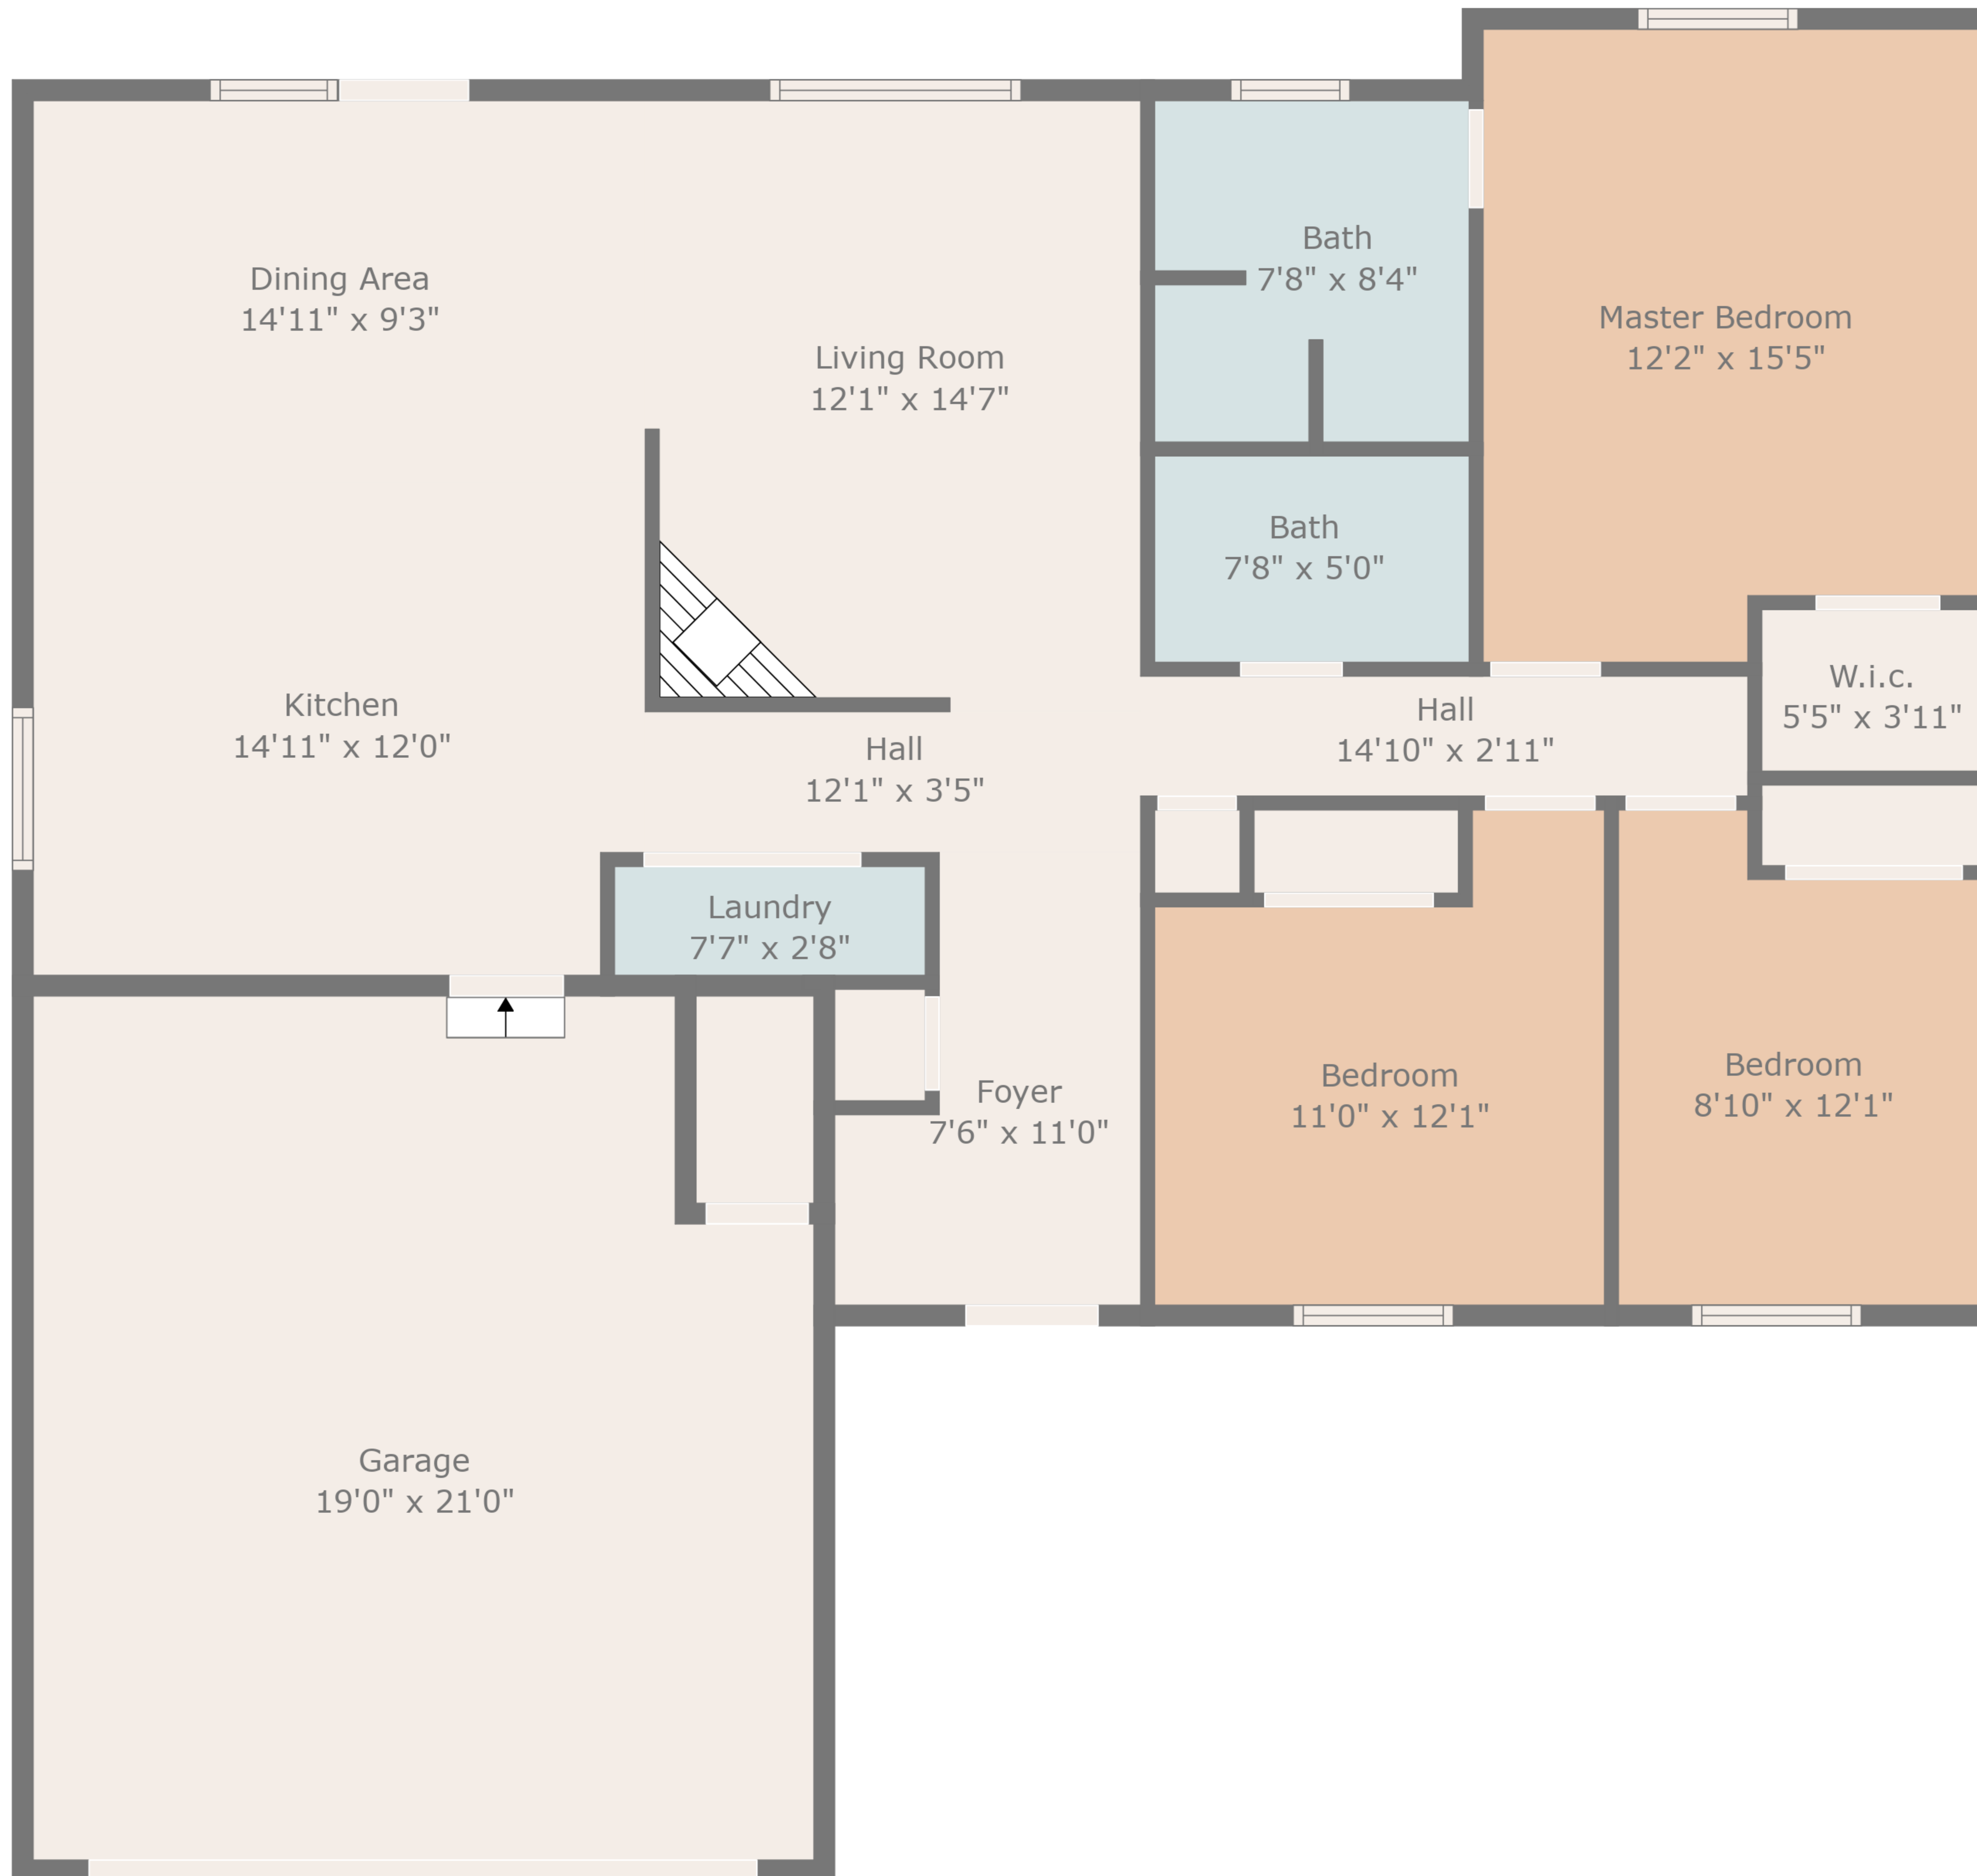

TOTAL: 1275 sq. ft
 FLOOR 1: 1275 sq. ft
 EXCLUDED AREAS: GARAGE: 382 sq. ft

TOTAL: 1275 sq. ft
 FLOOR 1: 1275 sq. ft
 EXCLUDED AREAS: GARAGE: 382 sq. ft