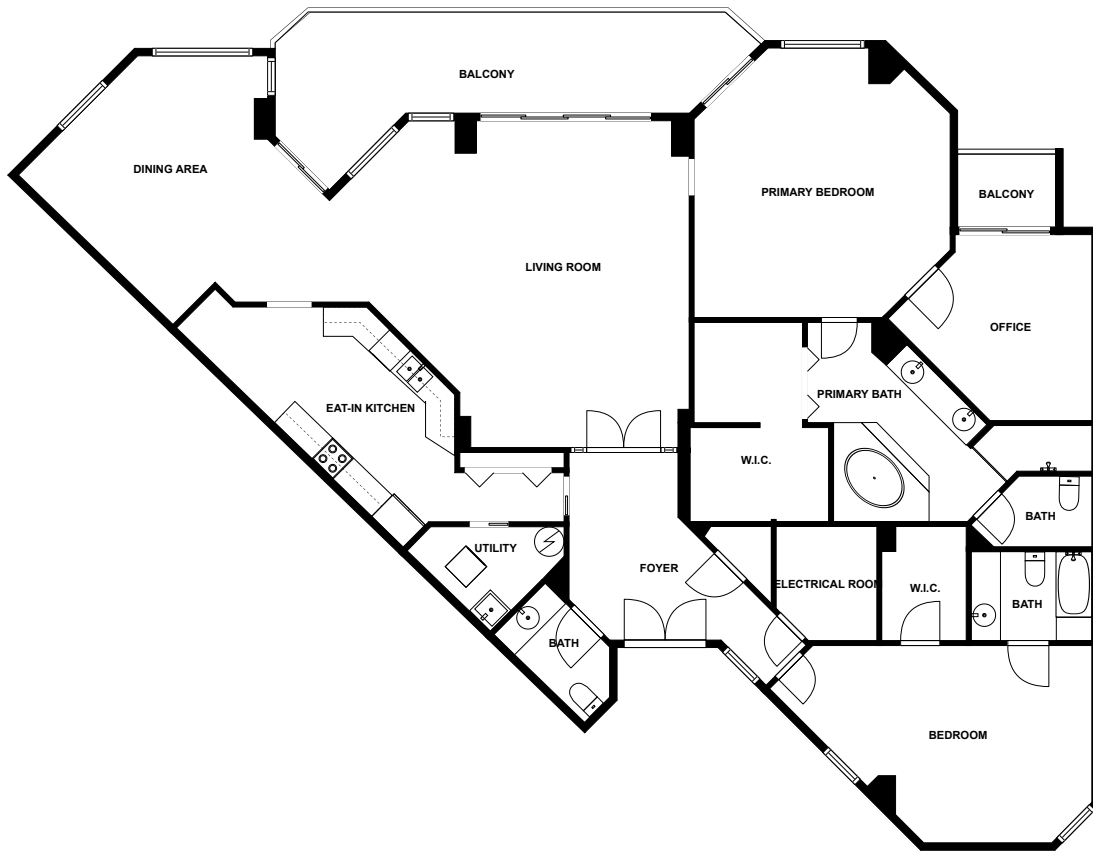

Home report

Seaside Ln 1 403
Belleair

Highlights

1 Kitchen

1 Living room

2 Bedroom

4 Bath

1 Office

21 Doors

11 Windows

Nearby services Data source: Google Maps

Bellevue Blvd + Druid Rd S, 0.4 mi

Publix Super Market at Harbor Oaks Shopping Center, 1.3 mi

Lykes Center For Radiation Therapy, 0.7 mi

Aristo Vocal Performance Studio, 0.9 mi

Wildflower Cafe, 0.8 mi

Morton Plant Hospital Heliport, 0.8 mi

Floor plan

SIZES AND DIMENSIONS ARE APPROXIMATE, ACTUAL MAY VARY.

Appendix 1: Data sheet

Bedroom - 2	Bedroom - Master - 1	Entry - 1
Entry - Foyer - 1	Bath - 4	Bath - Toilet - 2
Bath - Master - 1	Closet - 2	Closet - WalkIn - 2
Room - 1	Room - Electrical - 1	Kitchen - 1
Kitchen - EatIn - 1	Office - 1	Outdoor - 2
Outdoor - Balcony - 2	Utility - 1	LivingRoom - 1
Dining - 1	Dining - Open - 1	