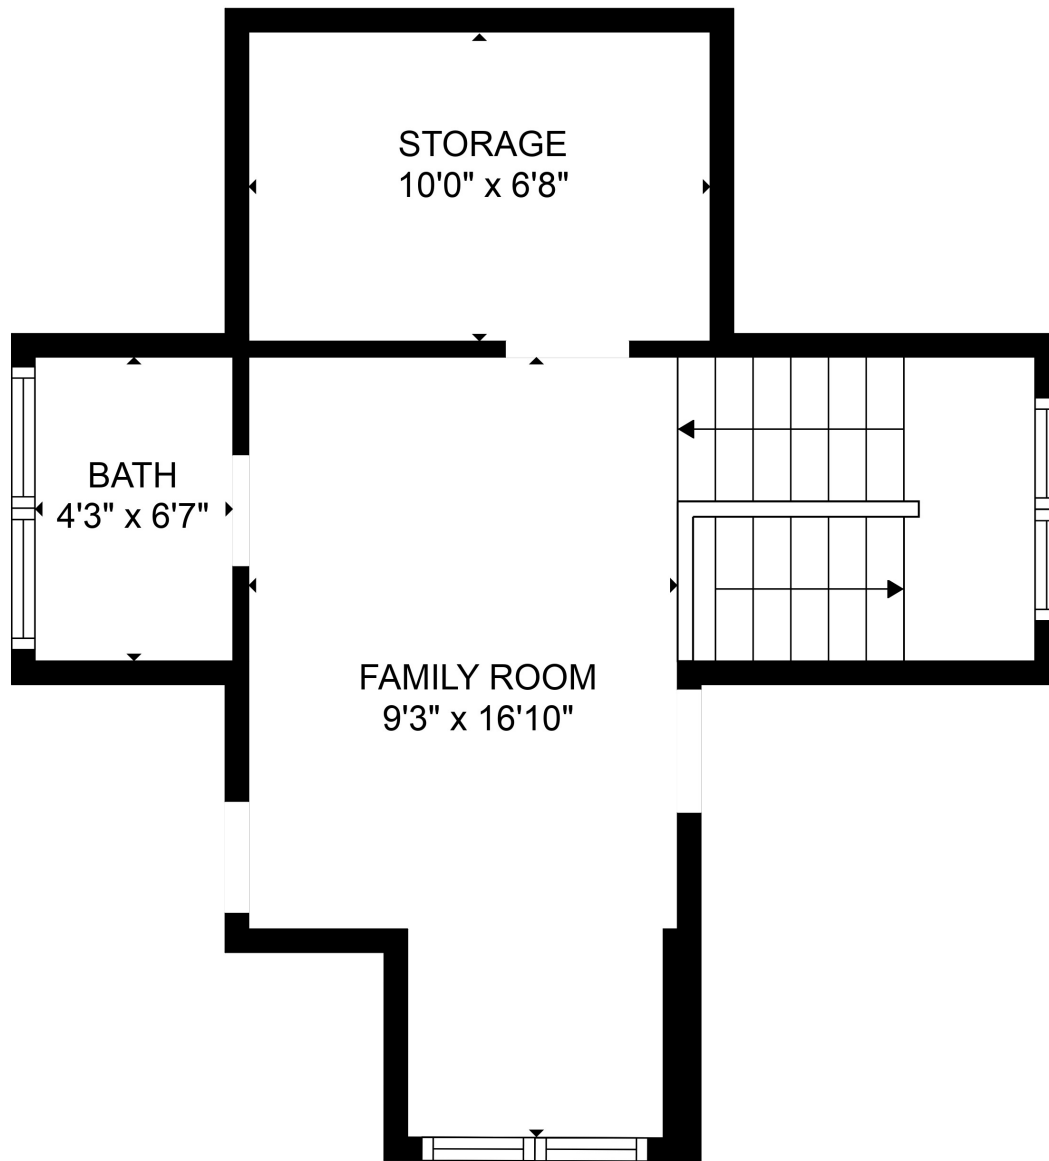

FLOOR 2

FLOOR 3

FLOOR 1

FLOOR 4

Total scanned area: 2345 sq. ft

Total scanned area: 2345 sq. ft

MEASUREMENTS ARE CALCULATED BY CUBICASA TECHNOLOGY. DEEMED HIGHLY RELIABLE BUT NOT GUARANTEED.

Total scanned area: 2345 sq. ft

MEASUREMENTS ARE CALCULATED BY CUBICASA TECHNOLOGY. DEEMED HIGHLY RELIABLE BUT NOT GUARANTEED.

Total scanned area: 2345 sq. ft

MEASUREMENTS ARE CALCULATED BY CUBICASA TECHNOLOGY. DEEMED HIGHLY RELIABLE BUT NOT GUARANTEED.

Total scanned area: 2345 sq. ft

MEASUREMENTS ARE CALCULATED BY CUBICASA TECHNOLOGY. DEEMED HIGHLY RELIABLE BUT NOT GUARANTEED.