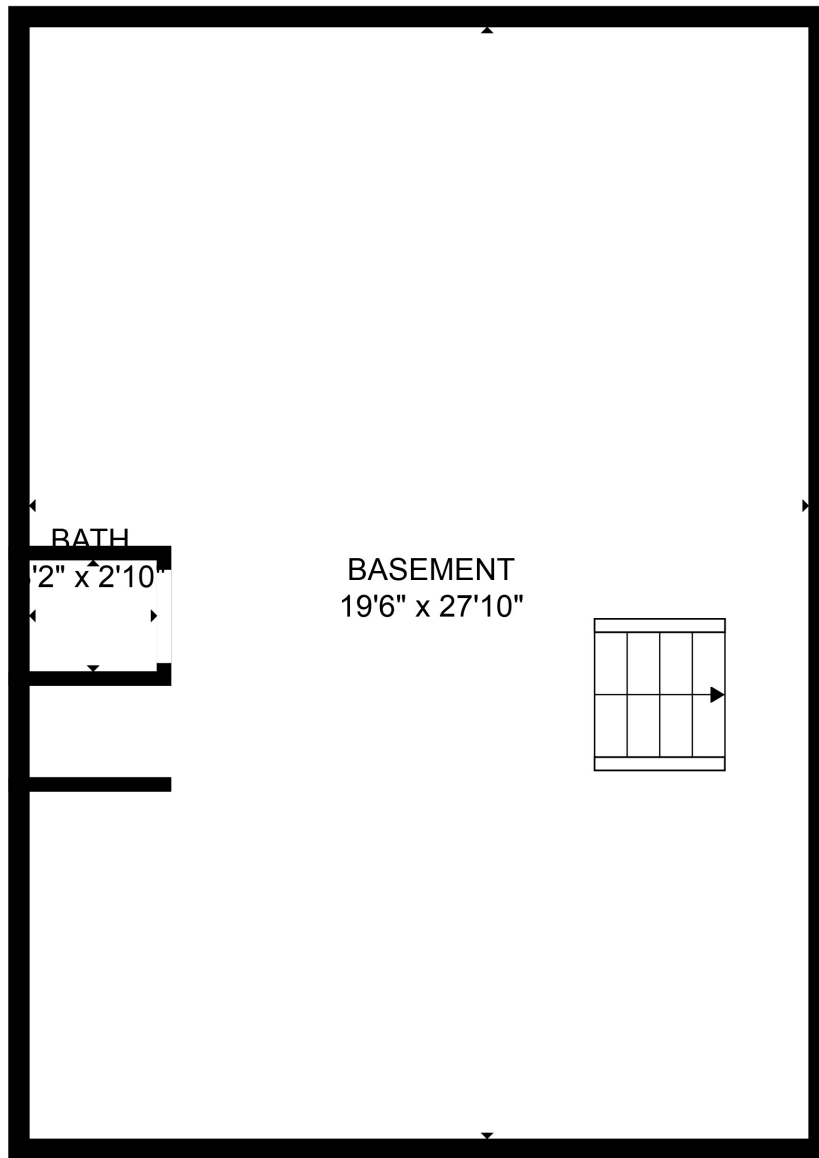

FLOOR 2

FLOOR 3

FLOOR 1

FLOOR 4

Total scanned area: 2345 sq. ft

Total scanned area: 2345 sq. ft

MEASUREMENTS ARE CALCULATED BY CUBICASA TECHNOLOGY. DEEMED HIGHLY RELIABLE BUT NOT GUARANTEED.

Total scanned area: 2345 sq. ft

MEASUREMENTS ARE CALCULATED BY CUBICASA TECHNOLOGY. DEEMED HIGHLY RELIABLE BUT NOT GUARANTEED.

Total scanned area: 2345 sq. ft

MEASUREMENTS ARE CALCULATED BY CUBICASA TECHNOLOGY. DEEMED HIGHLY RELIABLE BUT NOT GUARANTEED.

Total scanned area: 2345 sq. ft

MEASUREMENTS ARE CALCULATED BY CUBICASA TECHNOLOGY. DEEMED HIGHLY RELIABLE BUT NOT GUARANTEED.