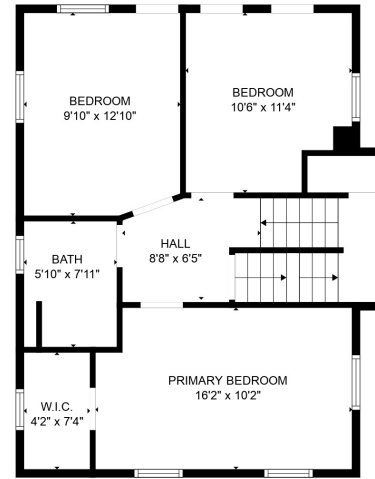

FLOOR 2

FLOOR 3

FLOOR 1

FLOOR 4

Total scanned area: 2345 sq. ft

Total scanned area: 2345 sq. ft

MEASUREMENTS ARE CALCULATED BY CUBICASA TECHNOLOGY. DEEMED HIGHLY RELIABLE BUT NOT GUARANTEED.

Total scanned area: 2345 sq. ft

MEASUREMENTS ARE CALCULATED BY CUBICASA TECHNOLOGY. DEEMED HIGHLY RELIABLE BUT NOT GUARANTEED.

Total scanned area: 2345 sq. ft

MEASUREMENTS ARE CALCULATED BY CUBICASA TECHNOLOGY. DEEMED HIGHLY RELIABLE BUT NOT GUARANTEED.

Total scanned area: 2345 sq. ft

MEASUREMENTS ARE CALCULATED BY CUBICASA TECHNOLOGY. DEEMED HIGHLY RELIABLE BUT NOT GUARANTEED.