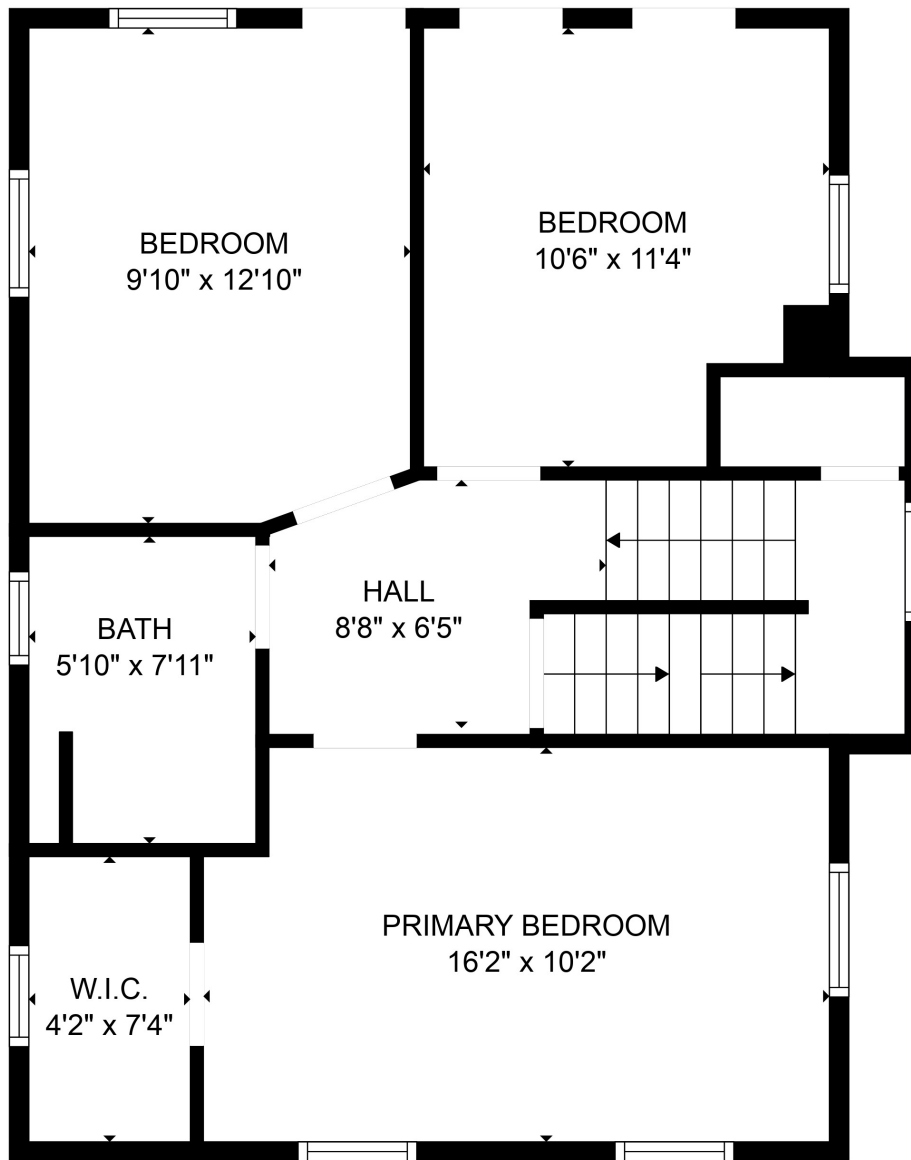

FLOOR 2

FLOOR 3

FLOOR 1

FLOOR 4

Total scanned area: 2345 sq. ft

Total scanned area: 2345 sq. ft

MEASUREMENTS ARE CALCULATED BY CUBICASA TECHNOLOGY. DEEMED HIGHLY RELIABLE BUT NOT GUARANTEED.

Total scanned area: 2345 sq. ft

MEASUREMENTS ARE CALCULATED BY CUBICASA TECHNOLOGY. DEEMED HIGHLY RELIABLE BUT NOT GUARANTEED.

Total scanned area: 2345 sq. ft

MEASUREMENTS ARE CALCULATED BY CUBICASA TECHNOLOGY. DEEMED HIGHLY RELIABLE BUT NOT GUARANTEED.

Total scanned area: 2345 sq. ft

MEASUREMENTS ARE CALCULATED BY CUBICASA TECHNOLOGY. DEEMED HIGHLY RELIABLE BUT NOT GUARANTEED.