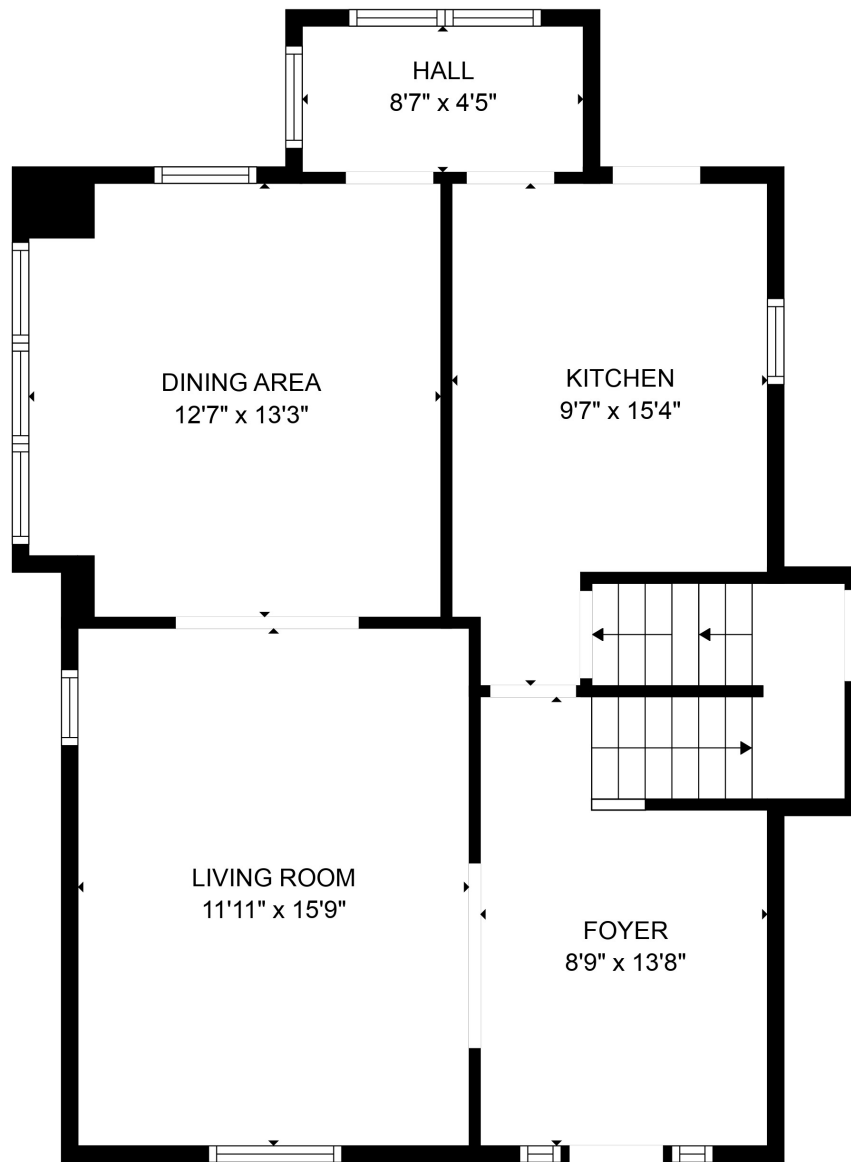

FLOOR 2

FLOOR 3

FLOOR 1

FLOOR 4

Total scanned area: 2345 sq. ft

Total scanned area: 2345 sq. ft

MEASUREMENTS ARE CALCULATED BY CUBICASA TECHNOLOGY. DEEMED HIGHLY RELIABLE BUT NOT GUARANTEED.

Total scanned area: 2345 sq. ft

MEASUREMENTS ARE CALCULATED BY CUBICASA TECHNOLOGY. DEEMED HIGHLY RELIABLE BUT NOT GUARANTEED.

Total scanned area: 2345 sq. ft

MEASUREMENTS ARE CALCULATED BY CUBICASA TECHNOLOGY. DEEMED HIGHLY RELIABLE BUT NOT GUARANTEED.

Total scanned area: 2345 sq. ft

MEASUREMENTS ARE CALCULATED BY CUBICASA TECHNOLOGY. DEEMED HIGHLY RELIABLE BUT NOT GUARANTEED.