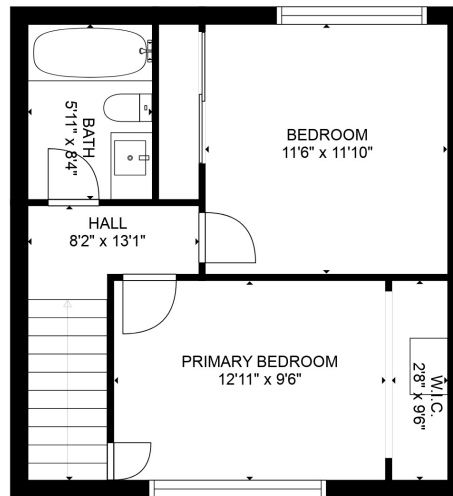

FLOOR 1

FLOOR 2

GROSS INTERNAL AREA

FLOOR 1: 543 sq. ft, FLOOR 2: 433 sq. ft

EXCLUDED AREAS: , GARAGE: 372 sq. ft

TOTAL: 977 sq. ft

SIZES AND DIMENSIONS ARE APPROXIMATE, ACTUAL MAY VARY.

GROSS INTERNAL AREA  
FLOOR 1: 543 sq. ft, FLOOR 2: 433 sq. ft  
EXCLUDED AREAS: , GARAGE: 372 sq. ft  
TOTAL: 977 sq. ft  
SIZES AND DIMENSIONS ARE APPROXIMATE, ACTUAL MAY VARY.

GROSS INTERNAL AREA  
 FLOOR 1: 543 sq. ft, FLOOR 2: 433 sq. ft  
 EXCLUDED AREAS: , GARAGE: 372 sq. ft  
 TOTAL: 977 sq. ft  
 SIZES AND DIMENSIONS ARE APPROXIMATE, ACTUAL MAY VARY.