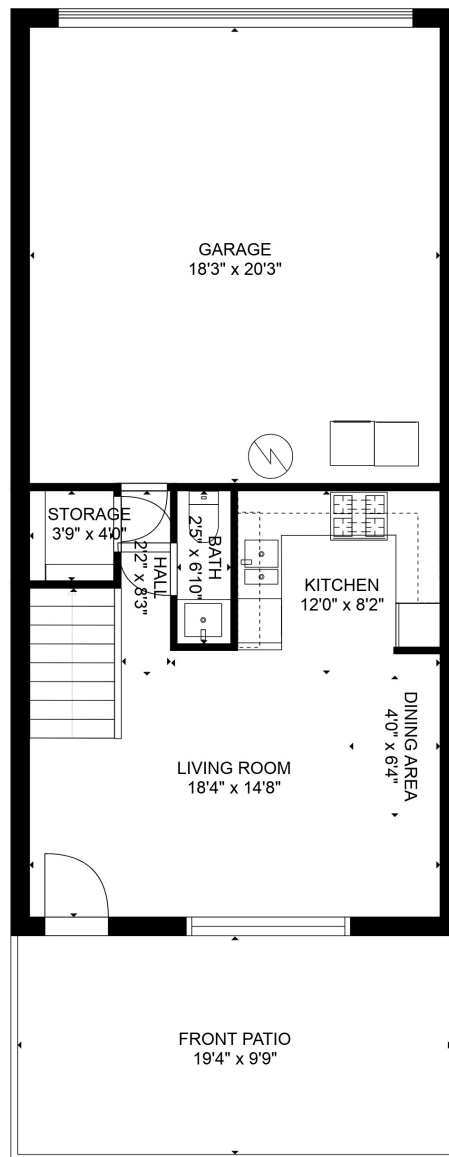

FLOOR 1

FLOOR 2

GROSS INTERNAL AREA

FLOOR 1: 543 sq. ft, FLOOR 2: 433 sq. ft

EXCLUDED AREAS: , GARAGE: 372 sq. ft

TOTAL: 977 sq. ft

SIZES AND DIMENSIONS ARE APPROXIMATE, ACTUAL MAY VARY.

GROSS INTERNAL AREA  
FLOOR 1: 543 sq. ft, FLOOR 2: 433 sq. ft  
EXCLUDED AREAS: , GARAGE: 372 sq. ft  
TOTAL: 977 sq. ft  
SIZES AND DIMENSIONS ARE APPROXIMATE, ACTUAL MAY VARY.

GROSS INTERNAL AREA  
 FLOOR 1: 543 sq. ft, FLOOR 2: 433 sq. ft  
 EXCLUDED AREAS: , GARAGE: 372 sq. ft  
 TOTAL: 977 sq. ft  
 SIZES AND DIMENSIONS ARE APPROXIMATE, ACTUAL MAY VARY.