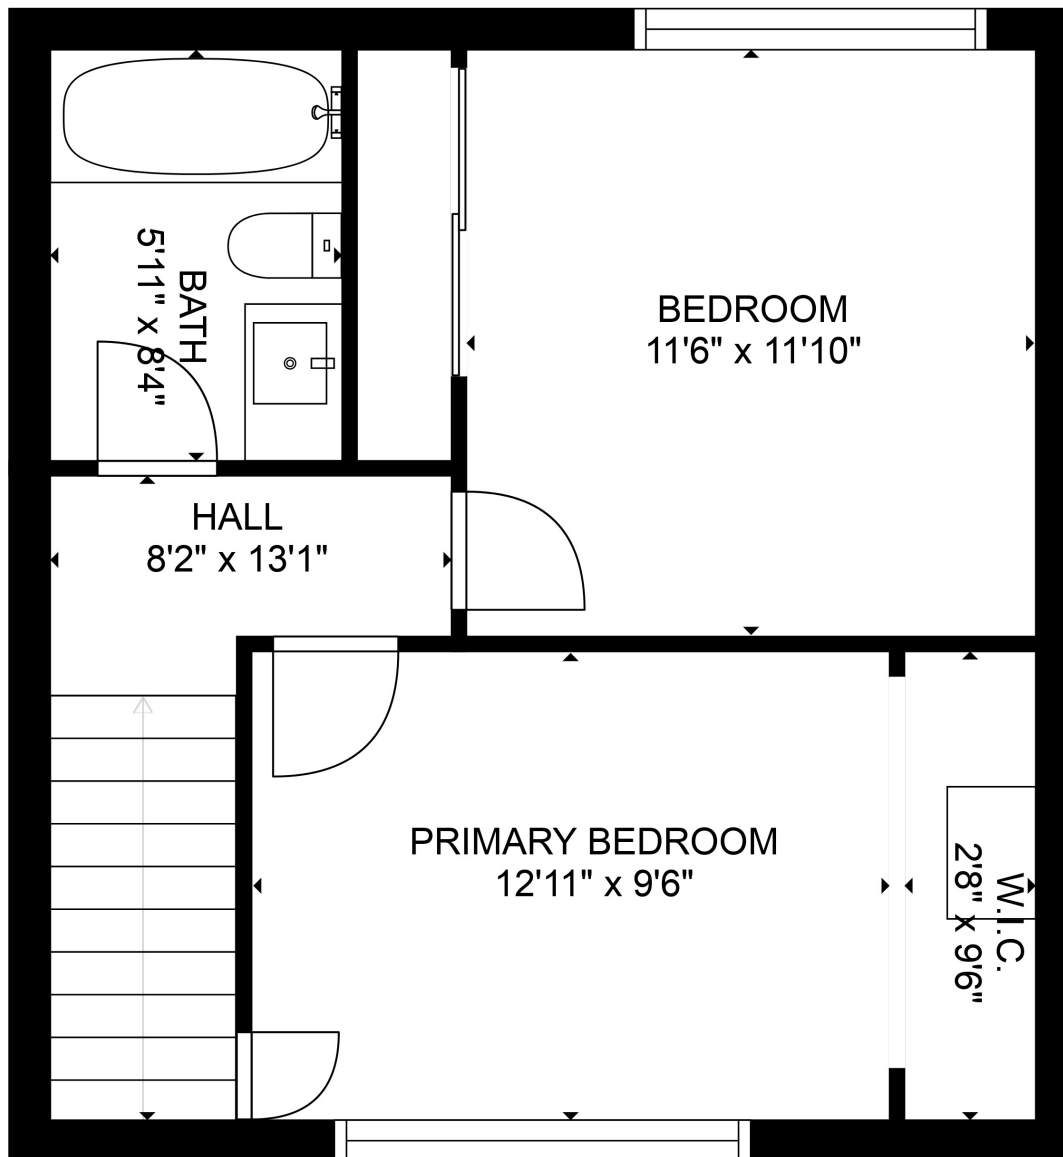

FLOOR 1

FLOOR 2

GROSS INTERNAL AREA

FLOOR 1: 543 sq. ft, FLOOR 2: 433 sq. ft

EXCLUDED AREAS: , GARAGE: 372 sq. ft

TOTAL: 977 sq. ft

SIZES AND DIMENSIONS ARE APPROXIMATE, ACTUAL MAY VARY.

GROSS INTERNAL AREA  
FLOOR 1: 543 sq. ft, FLOOR 2: 433 sq. ft  
EXCLUDED AREAS: , GARAGE: 372 sq. ft  
TOTAL: 977 sq. ft  
SIZES AND DIMENSIONS ARE APPROXIMATE, ACTUAL MAY VARY.

GROSS INTERNAL AREA  
 FLOOR 1: 543 sq. ft, FLOOR 2: 433 sq. ft  
 EXCLUDED AREAS: , GARAGE: 372 sq. ft  
 TOTAL: 977 sq. ft  
 SIZES AND DIMENSIONS ARE APPROXIMATE, ACTUAL MAY VARY.