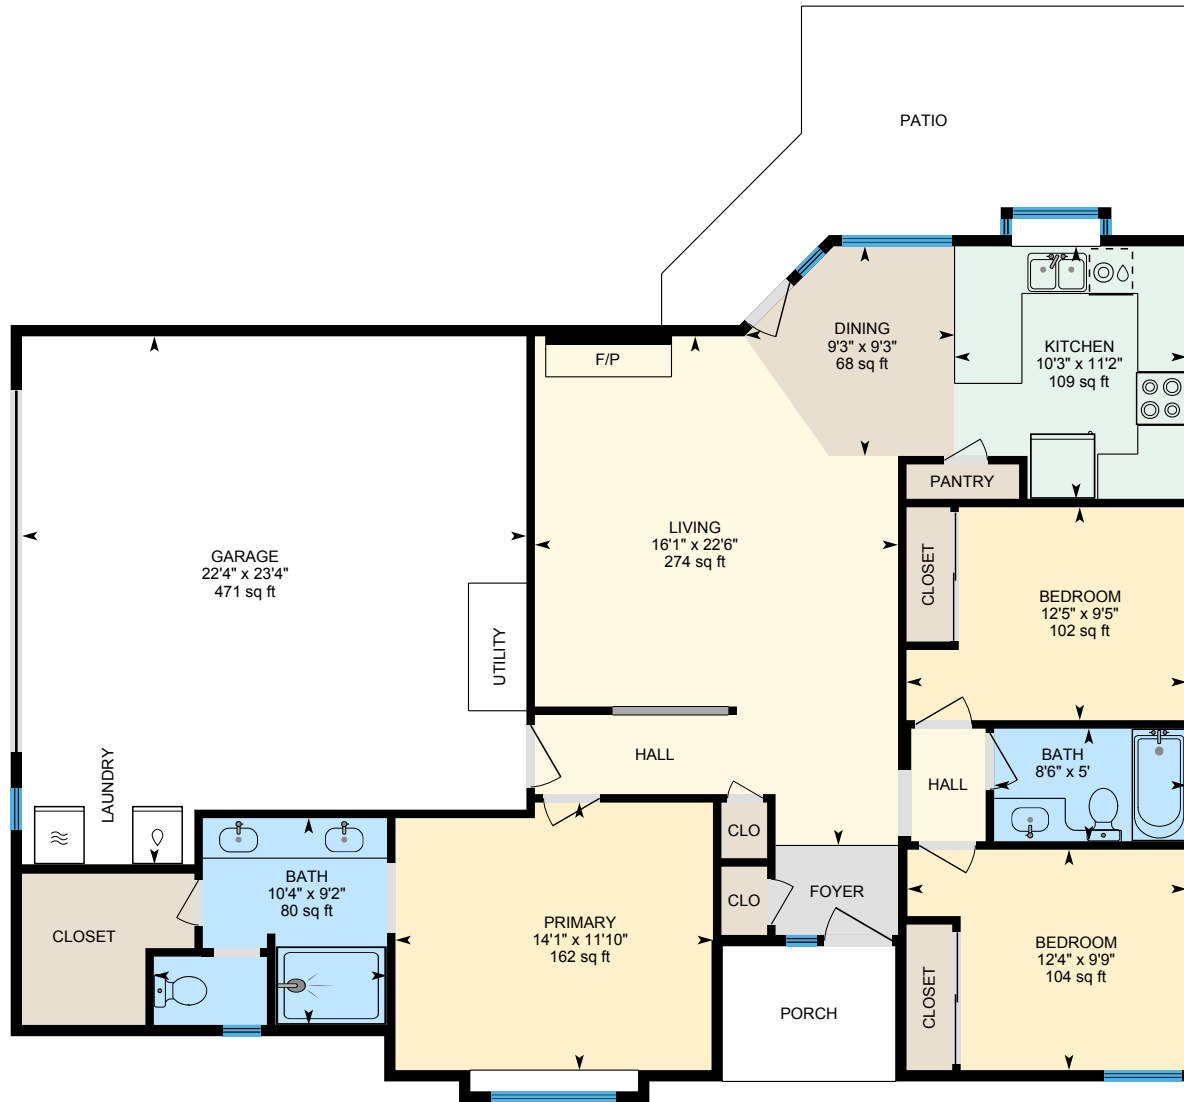

2828 Stone Terrace, Modesto, CA

Main Floor Finished Area 1242.75 sq ft
Unfinished Area 494.31 sq ft

PREPARED: 2025/03/12

White regions are excluded from total floor area in iGUIDE floor plans. All room dimensions and floor areas must be considered approximate and are subject to independent verification.